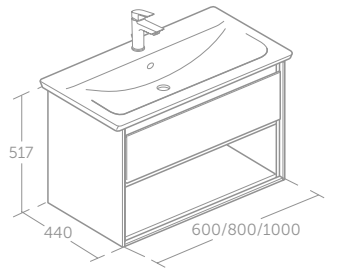

CONNECT AIR

CONNECT AIR VANITY UNIT 120CM WITH FOUR DRAWERS

MODEL	PRICE INC VAT	SKU
120cm vanity unit	£859	E0822--

- Use with universal space saving syphon EE23033967 (space saving waste required, purchased separately)
- Use with Cube double vanity basin E027301 see P. 188
- Vessel basin installations require 120cm worktop E0852 see P. 193

CONNECT AIR VANITY UNIT 100CM/80CM/60CM WITH TWO DRAWERS

MODEL	PRICE INC VAT	SKU
100cm vanity unit	£703	E0821--
80cm vanity unit	£675	E0819--
60cm vanity unit	£597	E0818--

- Use with universal space saving syphon EE23033967 (space saving waste required, purchased separately)
- Use with Cube vanity basins, see P. 188
- Vessel basin installations require worktops see P. 193: 100cm E0851; 80cm E0849; 60cm E0848

CONNECT AIR VANITY UNIT 50CM WITH ONE DRAWER

MODEL	PRICE INC VAT	SKU
50cm vanity unit	£433	E0817--

- Use with universal space saving syphon EE23033967 (space saving waste required, purchased separately)
- Use with Cube mini vanity basin E029601 see P. 188

CONNECT AIR VANITY UNIT 120CM WITH TWO DRAWERS & TWO OPEN SHELVES

MODEL	PRICE INC VAT	SKU
120cm vanity unit	£689	E0829--

- Use with universal space saving syphon EE23033967 (space saving waste required, purchased separately)
- Use with Cube double vanity basin E027301 see P. 188
- Vessel basin installations require 120cm worktop E0852 see P. 193

FINISHES Please add colour reference to code when ordering:

CONNECT AIR

CONNECT AIR VANITY UNIT 100CM/80CM/60CM WITH DRAWER & OPEN SHELF

MODEL	PRICE INC VAT	SKU
100cm vanity unit	£561	E0828--
80cm vanity unit	£540	E0827--
60cm vanity unit	£483	E0826--