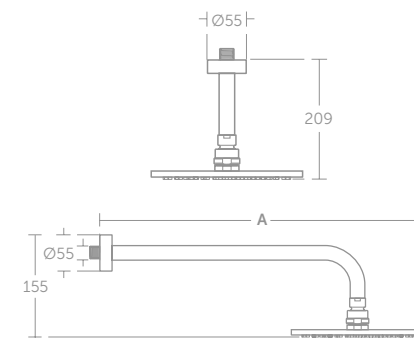

- Removable 12 litres per minute flow regulator.

Horizontal Arm	A dimension
300mm	392mm
400mm	492mm

IDEALRAIN RAINSHOWERS

L1 RAINSHOWER Ø 300MM

MODEL	PRICE INC VAT	SKU
Idealrain L1 rainshower 300mm chrome	£447	A5803AA
Idealrain wall arm 400mm chrome	£89	B9445AA
300mm horizontal arm	£81	B9444AA
150mm vertical arm	£61	B9446AA