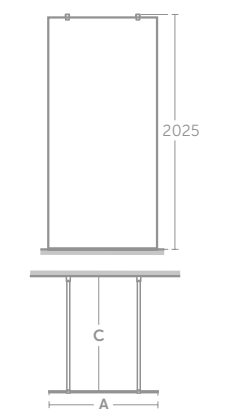

SIMPLICITY SHOWER TRAYS

SQUARE LOW PROFILE UPSTAND TRAY

MODEL	PRICE INC VAT	SKU
760mm square, upstand	£185	L511301
800mm square, upstand	£214	L511401
900mm square, upstand	£304	L511501
Riser kit for trays up to 1200mm	£94	L630901
Flexible Waste Pipe	£14	L630801

- Upstand on all 4 sides
- Includes 90mm chrome fast flow waste

Size (mm)	A	B	C	D	E
760 x 760	770	770	385	190	67
800 x 800	810	810	405	190	67
900 x 900	910	910	455	190	67

RECTANGULAR LOW PROFILE UPSTAND TRAY

MODEL	PRICE INC VAT	SKU
900 x 760mm upstand	£304	L511601
1000 x 800mm upstand	£328	L511701
1200 x 760mm upstand	£334	L511801
1200 x 800mm upstand	£353	L511901
1200 x 900mm upstand	£387	L512001
1400 x 900mm upstand	£412	L512101
Riser kit for trays up to 1200mm	£94	L630901
Extension riser kit for trays over 1200mm	£41	L631201
Flexible Waste Pipe	£14	L630801

- Upstand on all 4 sides
- Includes 90mm chrome fast flow waste

Size (mm)	A	B	C	D	E
900 x 760	910	770	455	190	67
1000 x 800	1010	810	505	190	67
1200 x 760	1210	770	605	190	67
1200 x 800	1210	810	605	190	67
1200 x 900	1210	910	605	190	67
1400 x 900	1410	910	705	190	67

QUADRANT LOW PROFILE UPSTAND TRAY

MODEL	PRICE INC VAT	SKU
800mm quadrant upstand tray	£219	L512301
900mm quadrant upstand tray	£236	L512501
Quadrant Riser Kit	£109	L631001
Flexible Waste Pipe	£14	L630801

- Upstand on all 2 straight sides
- Includes 90mm chrome fast flow waste

Size (mm)	A	B	C	D	E
800 x 800	810	810	512	512	67
900 x 900	910	910	612	612	67

SYNERGY WET ROOM PANELS

ALCOVE OR CORNER INSTALLATION EXAMPLE: WETROOM PANEL

Panel (mm)	A width (mm)	C width (mm)
700	638	650-994
760	698	650-994
800	738	650-994
900	838	650-994
1000	938	650-994
1200	1138	650-994
1400	1338	650-994
1600	1538	650-994

1. Max width 1494 with extended bracing bracket
2. 1200 wetroom panel
   - Straight bracing bracket

ALCOVE OR CORNER INSTALLATION EXAMPLE: WETROOM PANEL WITH RETURN