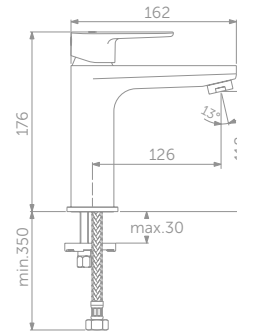

CERAFINE D

CERAFINE D BASIN MIXER

MODEL	PRICE INC VAT	SKU
Single Lever Basin Mixer	£100	BC720AA
Single Lever Basin Mixer with pop-up waste	£106	BC721AA

- Suitable for high pressure only
- Firmaflow ceramic cartridge

CERAFINE D MINI BASIN MIXER

MODEL	PRICE INC VAT	SKU
Single Lever Mini Basin Mixer	£100	BC718AA
Single Lever Mini Basin Mixer with pop-up waste	£106	BC719AA

- Suitable for high pressure only
- Firmaflow ceramic cartridge

CERAFINE D DUAL CONTROL BATH FILLER

MODEL	PRICE INC VAT	SKU
Dual Control Bath Filler	£169	BC694AA

CERAFINE D DUAL CONTROL BATH SHOWER MIXER

MODEL	PRICE INC VAT	SKU
Dual Control Bath Shower Mixer with shower set	£201	BC695AA

- Handset supplied fitted with a removeable 8 litres per minutes eco flow regulator

CERAFINE O

CERAFINE O BASIN MIXER

MODEL	PRICE INC VAT	SKU
Single Lever Basin Mixer	£117	BC724AA
Single Lever Basin Mixer with pop-up waste	£124	BC725AA
Single Lever Basin Mixer - silk black	£147	BC724XG

- Suitable for high pressure installations only.
- Firmaflow ceramic cartridge

CERAFINE O MINI BASIN MIXER

MODEL	PRICE INC VAT	SKU
Single Lever Mini Basin Mixer	£117	BC722AA
Single Lever Mini Basin Mixer with pop-up waste	£124	BC723AA
Single Lever Mini Basin Mixer - silk black	£147	BC722XG

- Suitable for high pressure installations only.
- Firmaflow ceramic cartridge

CERAFINE O DUAL CONTROL BATH FILLER

MODEL	PRICE INC VAT	SKU
Dual Control Bath Filler	£198	BC707AA
Dual Control Bath Filler - silk black	£248	BC707XG

CERAFINE O DUAL CONTROL BATH SHOWER MIXER

MODEL	PRICE INC VAT	SKU
Dual Control Bath Shower Mixer with shower set	£235	BC708AA
Dual Control Bath Shower Mixer with shower set - silk black	£294	BC708XG

- Handset supplied fitted with a removeable 8 litres per minutes eco flow regulator

CERAFINE O BUILT-IN BASIN MIXER