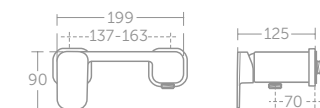

TONIC II

TONIC II BUILT-IN SHOWER MIXER

MODEL	PRICE INC VAT	SKU
Single Lever Built-In Shower Mixer	£295	A6339AA
Easy box built in kit	£104	A1000NU

- Suitable for high pressure only
- Requires built in kit A1000NU and a suitable outlet

TONIC II BUILT-IN BATH SHOWER MIXER

MODEL	PRICE INC VAT	SKU
Single Lever Built-In Bath / Shower Mixer	£326	A6340AA
Easy box built in kit	£104	A1000NU

- Suitable for high pressure only
- Requires built in kit A1000NU and two suitable outlets.

TONIC II SINGLE LEVER EXPOSED SHOWER MIXER

MODEL	PRICE INC VAT	SKU
Single Lever Exposed Shower Mixer	£366	A6337AA

- Suitable for high pressure only

TONIC II SINGLE LEVER EXPOSED BATH SHOWER MIXER

MODEL	PRICE INC VAT	SKU
Single Lever Exposed Bath Shower Mixer	£460	A6338AA

- Suitable for high pressure only

Mixers & Taps 5 Year Guarantee

High Pressure

CERALINE

CERALINE BASIN MIXER

MODEL	PRICE INC VAT	SKU
Single lever basin mixer with clicker waste - silk black	£125	BD136XG

- 2 year guarantee on finish and 5 year guarantee on parts.

CERALINE MINI BASIN MIXER

MODEL	PRICE INC VAT	SKU
Mini basin mixer - silk black	£125	BC185XG

- 2 year guarantee on finish and 5 year guarantee on parts.

CERALINE VESSEL BASIN MIXER

MODEL	PRICE INC VAT	SKU
Single lever vessel basin mixer	£207	BD365XG

- 2 year guarantee on finish and 5 year guarantee on parts.

CERALINE BUILT-IN BASIN MIXER

MODEL	PRICE INC VAT	SKU
Single lever wall mounted basin mixer	£169	A6938XG

- Requires A5948NU built-in kit 1
- 2 year guarantee on finish and 5 year guarantee on parts.

CERALINE DUAL CONTROL BATH FILLER

MODEL	PRICE INC VAT	SKU
Dual control bath filler - silk black	£209	BC188XG

- 2 year guarantee on finish and 5 year guarantee on parts.

CERALINE DUAL CONTROL BATH SHOWER MIXER

MODEL	PRICE INC VAT	SKU
Dual control bath shower mixer - silk black	£240	BC189XG