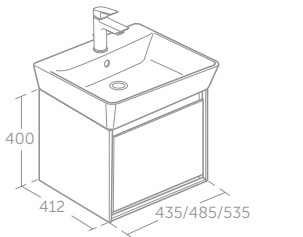

CONNECT AIR

CONNECT AIR VANITY UNIT 120CM WITH FOUR DRAWERS

MODEL	PRICE INC VAT	SKU
120cm vanity unit	£859	E0822--

- Use with universal space saving syphon EE23033967 (space saving waste required, purchased separately)
- Use with Cube double vanity basin E027301 see P. 188
- Vessel basin installations require 120cm worktop E0852 see P. 193

CONNECT AIR VANITY UNIT 100CM/80CM/60CM WITH TWO DRAWERS

MODEL	PRICE INC VAT	SKU
100cm vanity unit	£703	E0821--
80cm vanity unit	£675	E0819--
60cm vanity unit	£597	E0818--

- Use with universal space saving syphon EE23033967 (space saving waste required, purchased separately)
- Use with Cube vanity basins, see P. 188
- Vessel basin installations require worktops see P. 193: 100cm E0851; 80cm E0849; 60cm E0848

CONNECT AIR VANITY UNIT 50CM WITH ONE DRAWER

MODEL	PRICE INC VAT	SKU
50cm vanity unit	£433	E0817--

- Use with universal space saving syphon EE23033967 (space saving waste required, purchased separately)
- Use with Cube mini vanity basin E029601 see P. 188

CONNECT AIR VANITY UNIT 120CM WITH TWO DRAWERS & TWO OPEN SHELVES

MODEL	PRICE INC VAT	SKU
120cm vanity unit	£689	E0829--

- Use with universal space saving syphon EE23033967 (space saving waste required, purchased separately)
- Use with Cube double vanity basin E027301 see P. 188
- Vessel basin installations require 120cm worktop E0852 see P. 193

FINISHES Please add colour reference to code when ordering:

CONNECT AIR

CONNECT AIR VANITY UNIT 100CM/80CM/60CM WITH DRAWER & OPEN SHELF

MODEL	PRICE INC VAT	SKU
100cm vanity unit	£561	E0828--
80cm vanity unit	£540	E0827--
60cm vanity unit	£483	E0826--