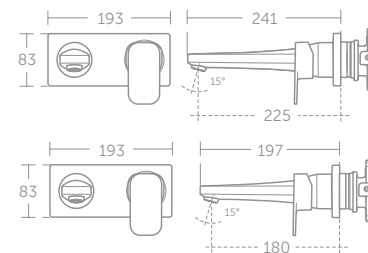

Mixers & Taps 5 Year Guarantee

Water Saving

Temperature Limit Stop

Easyfix

High Pressure