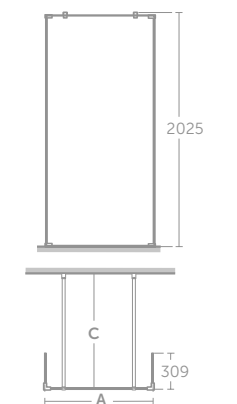

SIMPLICITY SHOWER TRAYS

SQUARE LOW PROFILE UPSTAND TRAY

MODEL	PRICE INC VAT	SKU
760mm square, upstand	£185	L511301
800mm square, upstand	£214	L511401
900mm square, upstand	£304	L511501
Riser kit for trays up to 1200mm	£94	L630901
Flexible Waste Pipe	£14	L630801

- Upstand on all 4 sides
- Includes 90mm chrome fast flow waste

Size (mm)	A	B	C	D	E
760 x 760	770	770	385	190	67
800 x 800	810	810	405	190	67
900 x 900	910	910	455	190	67

RECTANGULAR LOW PROFILE UPSTAND TRAY

MODEL	PRICE INC VAT	SKU
900 x 760mm upstand	£304	L511601
1000 x 800mm upstand	£328	L511701
1200 x 760mm upstand	£334	L511801
1200 x 800mm upstand	£353	L511901
1200 x 900mm upstand	£387	L512001
1400 x 900mm upstand	£412	L512101
Riser kit for trays up to 1200mm	£94	L630901
Extension riser kit for trays over 1200mm	£41	L631201
Flexible Waste Pipe	£14	L630801

- Upstand on all 4 sides
- Includes 90mm chrome fast flow waste

Size (mm)	A	B	C	D	E
900 x 760	910	770	455	190	67
1000 x 800	1010	810	505	190	67
1200 x 760	1210	770	605	190	67
1200 x 800	1210	810	605	190	67
1200 x 900	1210	910	605	190	67
1400 x 900	1410	910	705	190	67

QUADRANT LOW PROFILE UPSTAND TRAY

MODEL	PRICE INC VAT	SKU
800mm quadrant upstand tray	£219	L512301
900mm quadrant upstand tray	£236	L512501
Quadrant Riser Kit	£109	L631001
Flexible Waste Pipe	£14	L630801

- Upstand on all 2 straight sides
- Includes 90mm chrome fast flow waste

Size (mm)	A	B	C	D	E
800 x 800	810	810	512	512	67
900 x 900	910	910	612	612	67

SYNERGY WET ROOM PANELS

ALCOVE OR CORNER INSTALLATION EXAMPLE: WETROOM PANEL

Panel (mm)	A width (mm)	C width (mm)
700	638	650-994
760	698	650-994
800	738	650-994
900	838	650-994
1000	938	650-994
1200	1138	650-994
1400	1338	650-994
1600	1538	650-994

1. Max width 1494 with extended bracing bracket
2. 1200 wetroom panel
   - Straight bracing bracket

ALCOVE OR CORNER INSTALLATION EXAMPLE: WETROOM PANEL WITH RETURN