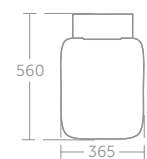

STRADA II

COLUMN UNITS

MODEL	PRICE INC VAT	SKU
Strada II 35cm tall column unit		
35cm tall column unit, 1 soft close door	£856	T4305--
Strada II 35cm half column unit		
35cm half column unit, 1 soft close door	£514	T4306--
Strada II 25cm open tall column unit		
25cm open tall column unit, 4 shelves	£534	T4307--
Strada II 25cm open half column unit		
25cm open half column unit, 3 shelves	£320	T4308--

STRADA II BACK-TO-WALL TOILET WITH AQUABLADE TECHNOLOGY

MODEL	PRICE INC VAT	SKU
Back-to-wall WC bowl – horizontal outlet	£334	E237101
Seat & cover – soft close	£153	T360101
Slim seat & cover – soft close	£154	T385701
Seat & cover	£103	T360001
Prosys 120 concealed cistern with dual flush 6/4 litres, mechanical actuation	£156	R031767
Oleas M1 mechanical dual flushplate, Ideal Standard - Chrome	£56	R0115AA

- For full range of Prosys frames and flushplates see p 252-257

STRADA II WALL MOUNTED TOILET WITH AQUABLADE TECHNOLOGY

MODEL	PRICE INC VAT	SKU
Wall mounted WC bowl – horizontal outlet	£373	T299701
Seat & cover – soft close	£153	T360101
Slim seat & cover – soft close	£154	T385701
Seat & cover	£103	T360001
Prosys 120 concealed cistern with dual flush 6/4 litres, mechanical actuation	£156	R031767
Oleas M1 mechanical dual flushplate, Ideal Standard - Chrome	£56	R0115AA

- for full range of Prosys frames and flushplates see P.252-257

FINISHES Please add colour reference to code when ordering:

Ceramic Lifetime Guarantee

Aquablade®

Seat & Cover
5 Year Guarantee

Dual Flush &
Water Saving

Soft Close

Quick Release
Soft Close Seats

ADAPTO

ADAPTO BASIN UNITS - 2 DRAWERS