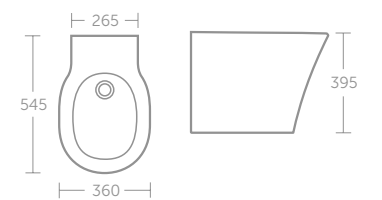

MODEL	PRICE INC VAT	SKU
Back-to wall bidet, one taphole	£338	E018001