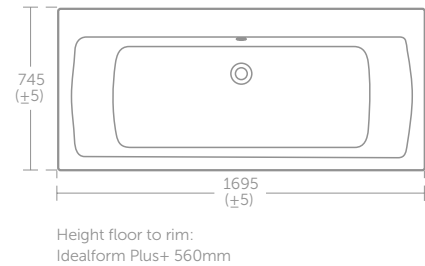

TEMPO ARC SHOWER BATH 170CM X 80CM

MODEL	PRICE INC VAT	SKU
Idealform Plus+		
170cm Shower bath, Left hand, no tapholes	£508	E257601
170cm Shower bath, Right hand, no tapholes	£508	E257401
Unilux Plus+ 70cm end bath panel	£74	E483101
Arc Shower bath front panel	£96	E256901
Arc Shower bath screen	£278	E2571EO

- Shower screen & front panel fits left and right hand baths

TEMPO CUBE SHOWER BATH 170CM X 85CM

MODEL	PRICE INC VAT	SKU
Idealform Plus+		
170cm shower bath, Left hand, no tapholes	£557	E260101
170cm shower bath, Right hand, no tapholes	£557	E259801
Unilux Plus+ 70cm end bath panel	£74	E483101
Cube shower bath front panel	£164	E259601
Cube Shower bath screen	£345	E2597EO

- Shower screen & front panel fits left and right hand baths

TEMPO ARC BATH 150CM

MODEL	PRICE INC VAT	SKU
Idealform Plus+		
150 x 70cm bath with grips, no tapholes	£454	E155601
150 x 70cm bath, no tap holes	£429	E155301
Unilux Plus+ 150cm front bath panel	£148	E479601
Unilux Plus+ 70cm end bath panel	£74	E483101

- Shower screen & front panel fits left and right hand baths

TEMPO ARC BATH 170CM

MODEL	PRICE INC VAT	SKU
Idealform Plus+		
170 x 70cm bath with grips, no tapholes	£454	E155901
170 x 70cm bath, no tap holes	£429	E257201
Unilux Plus+ 170cm front bath panel	£148	E479701
Unilux Plus+ 70cm end bath panel	£74	E483101

TEMPO ARC DOUBLE-ENDED BATH 170CM X 75CM

MODEL	PRICE INC VAT	SKU
Idealform Plus+		
170 x 75cm Double ended bath, no tapholes	£455	E257801
Unilux Plus+ 170cm front bath panel	£148	E479701
Unilux Plus+ 75cm end bath panel	£75	E483201

TEMPO CUBE BATH 170CM X 70CM / 170CM X 75CM