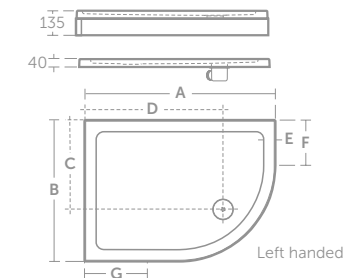

SIMPLICITY SHOWER TRAYS

SQUARE LOW PROFILE FLAT TOP TRAY

MODEL	PRICE INC VAT	SKU
700mm square, flat top	£151	L508501
760mm square, flat top	£153	L508601
800mm square, flat top	£177	L508701
900mm square, flat top	£239	L508801
1000mm square, flat top	£286	L508901
Adhesive Upstand	£66	LV69967
Flexible Waste Pipe	£14	L630801
Riser kit for trays up to 1200mm	£94	L630901

- Includes 90mm chrome fast flow waste

Size (mm)	A	B	C	D	E
700 x 700	710	710	355	190	67
760 x 760	770	770	385	190	67
800 x 800	810	810	405	190	67
900 x 900	910	910	455	190	67
1000 x 1000	1010	1010	505	190	67

SIMPLICITY SHOWER TRAYS

QUADRANT LOW PROFILE FLAT TOP TRAY

MODEL	PRICE INC VAT	SKU
800mm quadrant, flat top	£210	L510001
900mm quadrant, flat top	£244	L510101
1000mm quadrant, flat top	£286	L510201
Adhesive Upstand	£66	LV69967
Quadrant Riser Kit	£109	L631001
Flexible Waste Pipe	£14	L630801

- Includes 90mm chrome fast flow waste

Size (mm)	A	B	C	D	E
800 x 800	810	810	510	510	67
900 x 900	910	910	610	610	67
1000 x 1000	1010	1010	710	710	67

RECTANGULAR LOW PROFILE FLAT TOP TRAY

MODEL	PRICE INC VAT	SKU
900 x 760mm flat top	£239	L509001
900 x 800mm flat top	£247	L509101
1000 x 800mm flat top	£269	L509201
1200 x 700mm flat top	£279	L500301
1200 x 760mm flat top	£272	L509301
1200 x 800mm flat top	£291	L509401
1200 x 900mm flat top	£310	L509501
1400 x 900mm flat top	£379	L509601
1600 x 800mm flat top	£496	L509701
1700 x 750mm flat top	£538	L509901
Adhesive Upstand	£66	LV69967
Riser kit for trays up to 1200mm	£94	L630901
Extension riser kit for trays over 1200mm	£41	L631201
Flexible Waste Pipe	£14	L630801

- Includes 90mm chrome fast flow waste