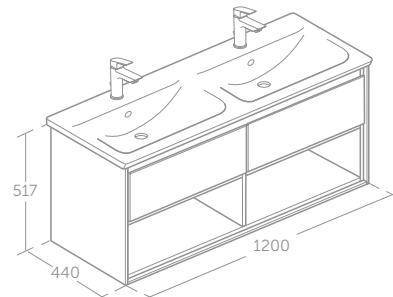

FINISHES Please add colour reference to code when ordering: