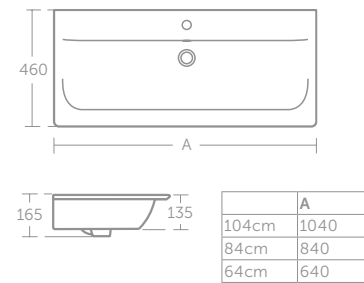

CONNECT AIR

CONNECT AIR CUBE DOUBLE VANITY BASIN 124CM

MODEL	PRICE INC VAT	SKU
124cm double vanity basin, one tap hole	£661	E027301
Basin fixing set	£18	E015767
Contemporary bottle trap	£172	E0079AA

- For use with 120cm Connect Air vanity units E0822 & E0829 see P. 190

CONNECT AIR CUBE VANITY BASIN 104CM, 84CM & 64CM

MODEL	PRICE INC VAT	SKU
104cm vanity basin, one tap hole	£478	E027401
84cm vanity basin, one taphole	£401	E027901
64cm vanity basin, one taphole	£232	E028901
Basin fixing set	£18	E015767
Contemporary bottle trap	£172	E0079AA

- For use with Connect Air vanity units, see P. 190

CONNECT AIR CUBE MINI VANITY BASIN 54CM

MODEL	PRICE INC VAT	SKU
54cm mini vanity basin, one tap hole	£176	E029601
Basin fixing set	£18	E015767
Contemporary bottle trap	£172	E0079AA

- For use with 50cm vanity unit E0817 see P. 190

CONNECT AIR CUBE BASIN 60CM, 55CM & 50CM

MODEL	PRICE INC VAT	SKU
60cm basin, one tap hole	£152	E074201
55cm basin, one tap hole	£139	E074401
50cm basin, one tap hole	£139	E240301
Full pedestal	£91	E074901
Semi-pedestal	£93	E074801
Basin fixing set	£18	E015767
Contemporary bottle trap	£172	E0079AA

- Can be used with Connect Air basin units, see P. 190

CONNECT AIR CUBE SEMI-COUNTERTOP BASIN 50CM

MODEL	PRICE INC VAT	SKU
50cm semi-countertop basin, one tap hole	£253	E030801

- Can be used with Connect Air semi-countertop unit E0837 & worktop E0839, see P. 191

Ceramic Lifetime Guarantee

CONNECT AIR

CONNECT AIR CUBE HANDRINSE BASIN 40CM

MODEL	PRICE INC VAT	SKU
40cm handrinse basin, one tap hole	£116	E074701
Small full pedestal	£90	E034601
Small semi-pedestal	£93	E034501
Basin fixing set	£18	E015767
Contemporary bottle trap	£172	E0079AA

CONNECT AIR CUBE VESSEL BASIN 60CM & 40CM