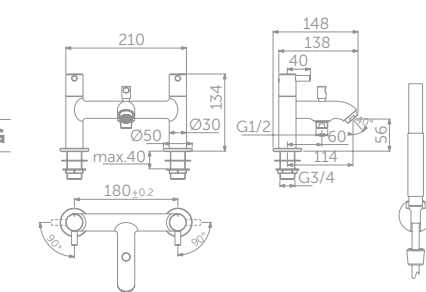

Water Saving

Temp Limit Stop

Easyfix