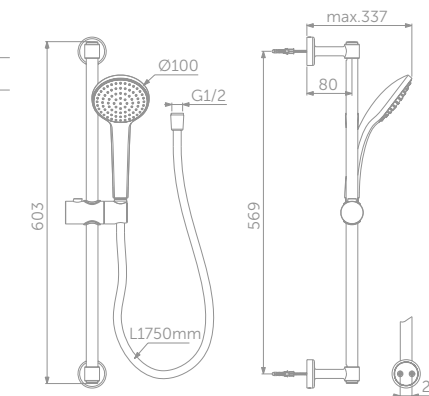

S1 SHOWER KIT Ø 80MM - SILK BLACK

MODEL	PRICE INC VAT	SKU
1 mode handspray, 600mm slide rail, 1.35m Idealflex hose	£153	BD142XG