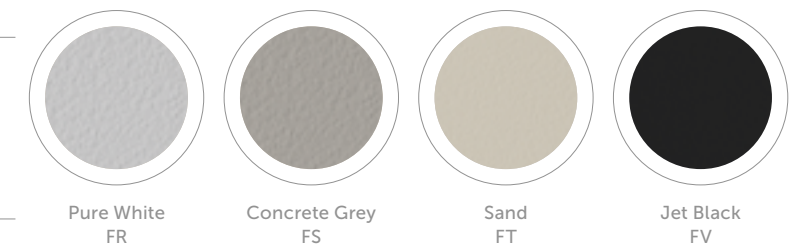

Ultra Flat S - shower tray 120cm - pure white
Synergy - wet room panel 120cm
Ceratherm T50 - thermostatic diverter shower mixer
Strada II - wall-hung toilet & seat
Prosys - in wall frame & concealed cistern (unseen - see p.172)
Oleas - flush plate - white