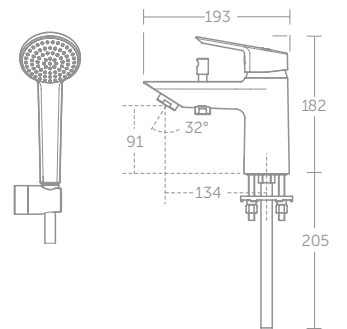

TESI

TESI BASIN MIXER

MODEL	PRICE INC VAT	SKU
Single lever basin mixer with pop-up waste	£166	A6592AA
Single lever basin mixer	£144	A6587AA

- Supplied fitted with a removable 5 litres per minute eco flow regulator

TESI MINI BASIN MIXER

MODEL	PRICE INC VAT	SKU
Single lever mini basin mixer	£144	A6588AA

- Supplied fitted with a removable 5 litres per minute eco flow regulator

TESI VESSEL BASIN MIXER

MODEL	PRICE INC VAT	SKU
Single lever vessel basin mixer	£259	A6575AA

- Supplied fitted with a removable 5 litres per minute eco flow regulator

TESI BUILT-IN BASIN MIXER

MODEL	PRICE INC VAT	SKU
Single lever built in basin mixer*	£259	A6578AA
Basin mixer built in kit	£114	A5948NU

- Supplied fitted with a removable 5 litres per minute eco flow regulator
- A6578AA requires kit A5948NU

TESI BIDET MIXER

MODEL	PRICE INC VAT	SKU
Single lever bidet mixer with pop-up waste	£180	A6589AA

- Supplied fitted with a removable 5 litres per minute eco flow regulator

TESI

TESI BATH FILLER

MODEL	PRICE INC VAT	SKU
Single lever one hole bath filler	£236	B1956AA

TESI BATH SHOWER MIXER

MODEL	PRICE INC VAT	SKU
Single lever one hole bath shower mixer with shower set	£271	B1957AA

- Handset supplied fitted with a removable 8 litres per minute eco flow regulator

TESI DUAL CONTROL BATH FILLER

MODEL	PRICE INC VAT	SKU
Dual control bath filler	£236	A6590AA

TESI DUAL CONTROL BATH SHOWER MIXER

MODEL	PRICE INC VAT	SKU
Dual control bath shower mixer with shower set	£271	A6591AA

- Handset supplied fitted with a removable 8 litres per minute eco flow regulator

TESI WALL MOUNTED BATH SHOWER MIXER

MODEL	PRICE INC VAT	SKU
Single lever exposed wall mounted bath shower mixer	£271	A6583AA

Mixers & Taps 5 Year Guarantee

Water Saving

Temperature Limit Stop

Easyfix

High Pressure