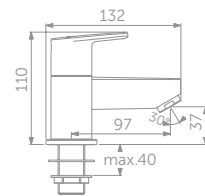

CERAFINE D

CERAFINE D BASIN MIXER

MODEL	PRICE INC VAT	SKU
Single Lever Basin Mixer	£100	BC720AA
Single Lever Basin Mixer with pop-up waste	£106	BC721AA

- Suitable for high pressure only
- Firmaflow ceramic cartridge

CERAFINE D MINI BASIN MIXER

MODEL	PRICE INC VAT	SKU
Single Lever Mini Basin Mixer	£100	BC718AA
Single Lever Mini Basin Mixer with pop-up waste	£106	BC719AA

- Suitable for high pressure only
- Firmaflow ceramic cartridge

CERAFINE D DUAL CONTROL BATH FILLER

MODEL	PRICE INC VAT	SKU
Dual Control Bath Filler	£169	BC694AA

CERAFINE D DUAL CONTROL BATH SHOWER MIXER

MODEL	PRICE INC VAT	SKU
Dual Control Bath Shower Mixer with shower set	£201	BC695AA

- Handset supplied fitted with a removeable 8 litres per minutes eco flow regulator

CERAFINE O

CERAFINE O BASIN MIXER

MODEL	PRICE INC VAT	SKU
Single Lever Basin Mixer	£117	BC724AA
Single Lever Basin Mixer with pop-up waste	£124	BC725AA
Single Lever Basin Mixer - silk black	£147	BC724XG

- Suitable for high pressure installations only.
- Firmaflow ceramic cartridge

CERAFINE O MINI BASIN MIXER

MODEL	PRICE INC VAT	SKU
Single Lever Mini Basin Mixer	£117	BC722AA
Single Lever Mini Basin Mixer with pop-up waste	£124	BC723AA
Single Lever Mini Basin Mixer - silk black	£147	BC722XG

- Suitable for high pressure installations only.
- Firmaflow ceramic cartridge

CERAFINE O DUAL CONTROL BATH FILLER

MODEL	PRICE INC VAT	SKU
Dual Control Bath Filler	£198	BC707AA
Dual Control Bath Filler - silk black	£248	BC707XG

CERAFINE O DUAL CONTROL BATH SHOWER MIXER

MODEL	PRICE INC VAT	SKU
Dual Control Bath Shower Mixer with shower set	£235	BC708AA
Dual Control Bath Shower Mixer with shower set - silk black	£294	BC708XG

- Handset supplied fitted with a removeable 8 litres per minutes eco flow regulator

CERAFINE O BUILT-IN BASIN MIXER