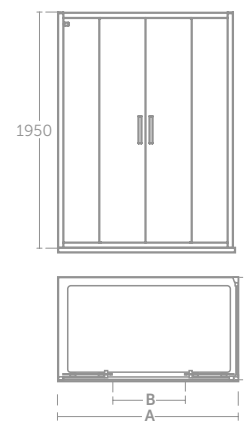

CONNECT 2 SHOWER ENCLOSURES

CONNECT 2 SLIDER DOORS - CORNER

MODEL	PRICE INC VAT	SKU
1000mm slider door - bright silver finish	£513	K9394EO
1000mm slider door - silk black	£705	K9394V3
1100mm slider door	£525	K9395EO
1200mm slider door - bright silver finish	£556	K9396EO
1200mm slider door - silk black	£765	K9396V3
1400mm slider door	£599	K9426EO
700mm side panel	£266	K9412EO
760mm side panel	£272	K9413EO
800mm side panel	£284	K9415EO
900mm side panel	£309	K9416EO
1000mm side panel	£334	K9578EO

- Height 1950mm
- 6mm clear safety glass
- Bright silver finish & solid chrome plated handles
- 1000mm & 1200mm doors & side panels also available in silk black finish
- Smooth running wheels
- Concealed fixings with easy click covers & top caps
- Suitable for installation on a tray or wetroom floor
- Horizontal adjustment up to 25mm per profile

Slider Door	A (mm)	B (mm)
1000	950-1000	357
1100	1050-1100	407
1200	1150-1200	457
1400	1350-1400	557

Panel	C (mm)
700	655-705
760	715-765
800	755-805
900	855-905
1000	955-1005

CONNECT 2 SLIDER, 2 DOORS - ALCOVE

MODEL	PRICE INC VAT	SKU
1500mm 2 door slider	£661	K9427EO
1700mm 2 door slider	£692	K9434EO

- Height 1950mm
- 6mm clear safety glass
- Bright silver finish & solid chrome plated handles
- Smooth running wheels
- Concealed fixings with easy click covers & top caps
- Suitable for installation on a tray or wetroom floor
- Horizontal adjustment up to 50mm per profile

Slider Door	A (mm)	B (mm)
1500	1450-1500	585
1700	1650-1700	685

MODEL	PRICE INC VAT	SKU
1500mm 2 door slider	£661	K9427EO
1700mm 2 door slider	£692	K9434EO
700mm side panel	£266	K9412EO
760mm side panel	£272	K9413EO
800mm side panel	£284	K9415EO
900mm side panel	£309	K9416EO
1000mm side panel	£334	K9578EO