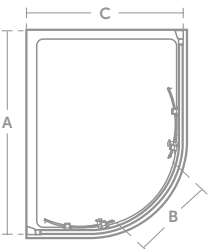

Offset Quadrant enclosure	Dim. A Width (mm)	Dim. B Opening (mm)	Dim. C Width (mm)
900x800	855-880	448	755-780
1200x900	1155-1180	535	855-880