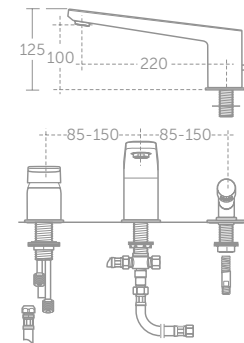

TONIC II BATH SHOWER MIXER

MODEL	PRICE INC VAT	SKU
Single Lever Three Hole Bath Shower Mixer with spout & hanspray	£903	A6348AA

- Suitable for high pressure only.
- Consideration must be given to positioning of the mixer on tap deck of the bath, to ensure there no interference with the overflow.