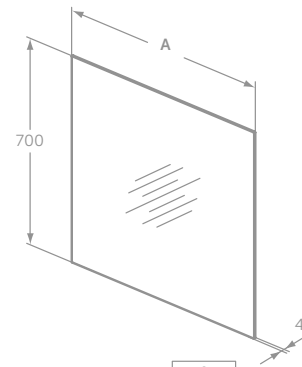

A
T3371..	1200
T3369..	1000
T3368..	800
T3367..	700
T3366..	600
T3365..	500
T3364..	400