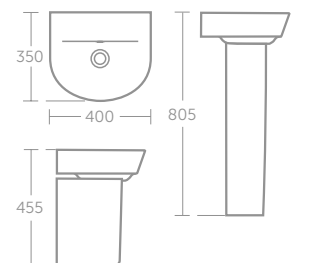

CONNECT AIR

CONNECT AIR CUBE DOUBLE VANITY BASIN 124CM

MODEL	PRICE INC VAT	SKU
124cm double vanity basin, one tap hole	£661	E027301
Basin fixing set	£18	E015767
Contemporary bottle trap	£172	E0079AA

- For use with 120cm Connect Air vanity units E0822 & E0829 see P. 190

CONNECT AIR CUBE VANITY BASIN 104CM, 84CM & 64CM

MODEL	PRICE INC VAT	SKU
104cm vanity basin, one tap hole	£478	E027401
84cm vanity basin, one taphole	£401	E027901
64cm vanity basin, one taphole	£232	E028901
Basin fixing set	£18	E015767
Contemporary bottle trap	£172	E0079AA

- For use with Connect Air vanity units, see P. 190

CONNECT AIR CUBE MINI VANITY BASIN 54CM

MODEL	PRICE INC VAT	SKU
54cm mini vanity basin, one tap hole	£176	E029601
Basin fixing set	£18	E015767
Contemporary bottle trap	£172	E0079AA

- For use with 50cm vanity unit E0817 see P. 190

CONNECT AIR CUBE BASIN 60CM, 55CM & 50CM

MODEL	PRICE INC VAT	SKU
60cm basin, one tap hole	£152	E074201
55cm basin, one tap hole	£139	E074401
50cm basin, one tap hole	£139	E240301
Full pedestal	£91	E074901
Semi-pedestal	£93	E074801
Basin fixing set	£18	E015767
Contemporary bottle trap	£172	E0079AA

- Can be used with Connect Air basin units, see P. 190

CONNECT AIR CUBE SEMI-COUNTERTOP BASIN 50CM

MODEL	PRICE INC VAT	SKU
50cm semi-countertop basin, one tap hole	£253	E030801

- Can be used with Connect Air semi-countertop unit E0837 & worktop E0839, see P. 191

Ceramic Lifetime Guarantee

CONNECT AIR

CONNECT AIR CUBE HANDRINSE BASIN 40CM

MODEL	PRICE INC VAT	SKU
40cm handrinse basin, one tap hole	£116	E074701
Small full pedestal	£90	E034601
Small semi-pedestal	£93	E034501
Basin fixing set	£18	E015767
Contemporary bottle trap	£172	E0079AA

CONNECT AIR CUBE VESSEL BASIN 60CM & 40CM