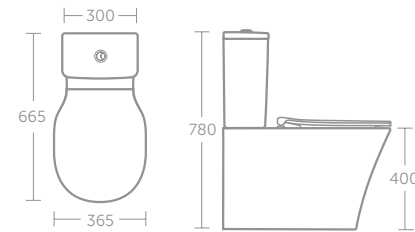

MODEL	PRICE INC VAT	SKU
Close coupled back-to-wall WC bowl, horizontal outlet	£338	E013701
Cube cistern with dual flush, 6/4 litres	£210	E191801
Cube cistern with dual flush, 4/2.6 litres	£210	E191501
Slim seat & cover, soft close, quick release	£158	E081101
Slim seat & cover	£110	E080901
Soft close seat & cover, quick release	£158	E081401
Normal close seat & cover	£110	E081201