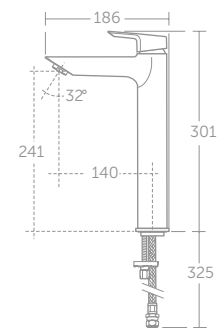

TESI

TESI BASIN MIXER

MODEL	PRICE INC VAT	SKU
Single lever basin mixer with pop-up waste	£166	A6592AA
Single lever basin mixer	£144	A6587AA

- Supplied fitted with a removable 5 litres per minute eco flow regulator

TESI MINI BASIN MIXER

MODEL	PRICE INC VAT	SKU
Single lever mini basin mixer	£144	A6588AA

- Supplied fitted with a removable 5 litres per minute eco flow regulator

TESI VESSEL BASIN MIXER

MODEL	PRICE INC VAT	SKU
Single lever vessel basin mixer	£259	A6575AA

- Supplied fitted with a removable 5 litres per minute eco flow regulator

TESI BUILT-IN BASIN MIXER

MODEL	PRICE INC VAT	SKU
Single lever built in basin mixer*	£259	A6578AA
Basin mixer built in kit	£114	A5948NU

- Supplied fitted with a removable 5 litres per minute eco flow regulator
- A6578AA requires kit A5948NU

TESI BIDET MIXER

MODEL	PRICE INC VAT	SKU
Single lever bidet mixer with pop-up waste	£180	A6589AA

- Supplied fitted with a removable 5 litres per minute eco flow regulator

TESI

TESI BATH FILLER

MODEL	PRICE INC VAT	SKU
Single lever one hole bath filler	£236	B1956AA

TESI BATH SHOWER MIXER

MODEL	PRICE INC VAT	SKU
Single lever one hole bath shower mixer with shower set	£271	B1957AA

- Handset supplied fitted with a removable 8 litres per minute eco flow regulator

TESI DUAL CONTROL BATH FILLER

MODEL	PRICE INC VAT	SKU
Dual control bath filler	£236	A6590AA

TESI DUAL CONTROL BATH SHOWER MIXER

MODEL	PRICE INC VAT	SKU
Dual control bath shower mixer with shower set	£271	A6591AA

- Handset supplied fitted with a removable 8 litres per minute eco flow regulator

TESI WALL MOUNTED BATH SHOWER MIXER

MODEL	PRICE INC VAT	SKU
Single lever exposed wall mounted bath shower mixer	£271	A6583AA

Mixers & Taps 5 Year Guarantee

Water Saving

Temperature Limit Stop

Easyfix

High Pressure