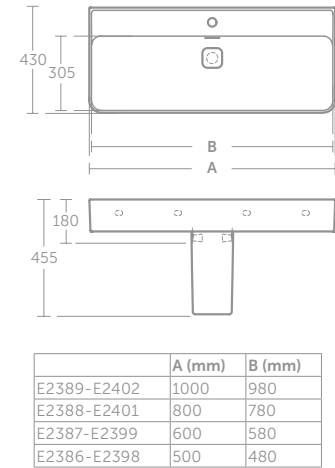

STRADA II

STRADA II 124CM VANITY BASIN

MODEL	PRICE INC VAT	SKU
124cm vanity basin with overflow, two tapholes	£662	E238501
124cm vanity basin with overflow, no tapholes	£662	E239701
Semi-pedestal	£103	T299601
Fixing kit for wall-mounted basins	£18	E015767

- Basin comes with chrome clicker waste
- Can be used with Strada II wall mounted vanity basin unit T4298 see P. 181

STRADA II VANITY BASIN 104CM, 84CM, 64CM, 54CM

MODEL	PRICE INC VAT	SKU
104cm vanity basin with overflow, one taphole	£552	E238401
104cm vanity basin with overflow, no taphole	£552	E239601
84cm vanity basin with overflow, one taphole	£455	E238301
84cm vanity basin with overflow, no taphole	£455	E239501
64cm vanity basin with overflow, one taphole	£301	E238201
64cm vanity basin with overflow, no taphole	£301	E239401
54cm vanity basin with overflow, one taphole	£225	E238101
54cm vanity basin with overflow, no taphole	£225	E239301
Semi-pedestal	£103	T299601
Fixing kit for wall-mounted basins	£18	E015767

- Basin comes with chrome clicker waste
- Can be used with Strada II wall mounted vanity basin units see P. 181 OR Tesi wall mounted or floorstanding vanity basin units see P. 202

STRADA II BASIN 100CM, 80CM, 60CM, 50CM

MODEL	PRICE INC VAT	SKU
100cm basin with overflow, one taphole	£505	E238901
100cm basin with overflow, no taphole	£505	E240201
80cm basin with overflow, one taphole	£415	E238801
80cm basin with overflow, no taphole	£415	E240101
60cm basin with overflow, one taphole	£275	E238701
60cm basin with overflow, no taphole	£275	E239901
50cm basin with overflow, one taphole	£218	E238601
50cm basin with overflow, no taphole	£218	E239801
Semi-pedestal	£103	T299601
Fixing kit for wall-mounted basins	£18	E015767