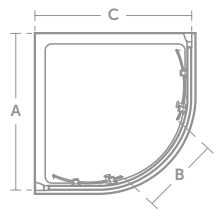

SYNERGY SHOWER ENCLOSURES

SYNERGY QUADRANT ENCLOSURES

MODEL	PRICE INC VAT	SKU
800mm enclosure	£1,251	L6283EO
900mm enclosure	£1,305	L6284EO
1000mm enclosure	£1,358	L6285EO

- Height 1900mm
- 550mm radius
- Bright silver finish & solid chrome plated handle
- Smooth running wheels
- Clear safety glass
- Horizontal adjustments up to 25mm per profile
- Suitable for installation on a tray or wetroom floor
- Concealed fixings with easy click covers & top caps
- Magnetic seals encased in aluminium