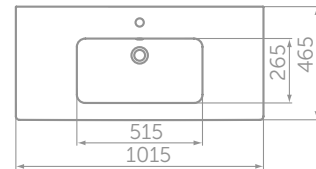

CONNECT EQ VANITY BASIN 80CM, 60CM

MODEL	PRICE INC VAT	SKU
80cm vanity basin with overflow, one taphole	£301	K706701
60cm vanity basin with overflow, one taphole	£200	K706601

- Basin wall mounted using the E0157 wall fixing set
- Can be used with Connect EQ vanity basin units see p.187