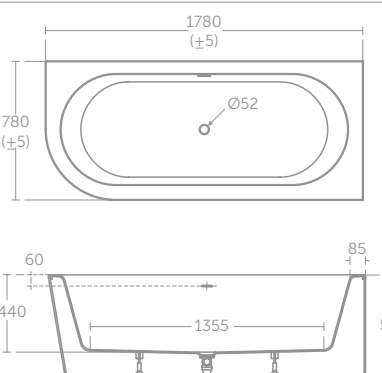

ASYMMETRIC DOUBLE ENDED BATH

MODEL	PRICE INC VAT	SKU
Asymmetric double ended bath with clicker waste and slotted overflow, no tapholes - left hand	£1,661	T466101
Asymmetric double ended bath with clicker waste and slotted overflow, no tapholes - right hand overflow	£1,661	T466201

- Bath fillers/ Shower mixers should be installed within a 500mm area in the central position of the tap deck, the space directly behind the overflow should be avoided.
- Right hand option shown.