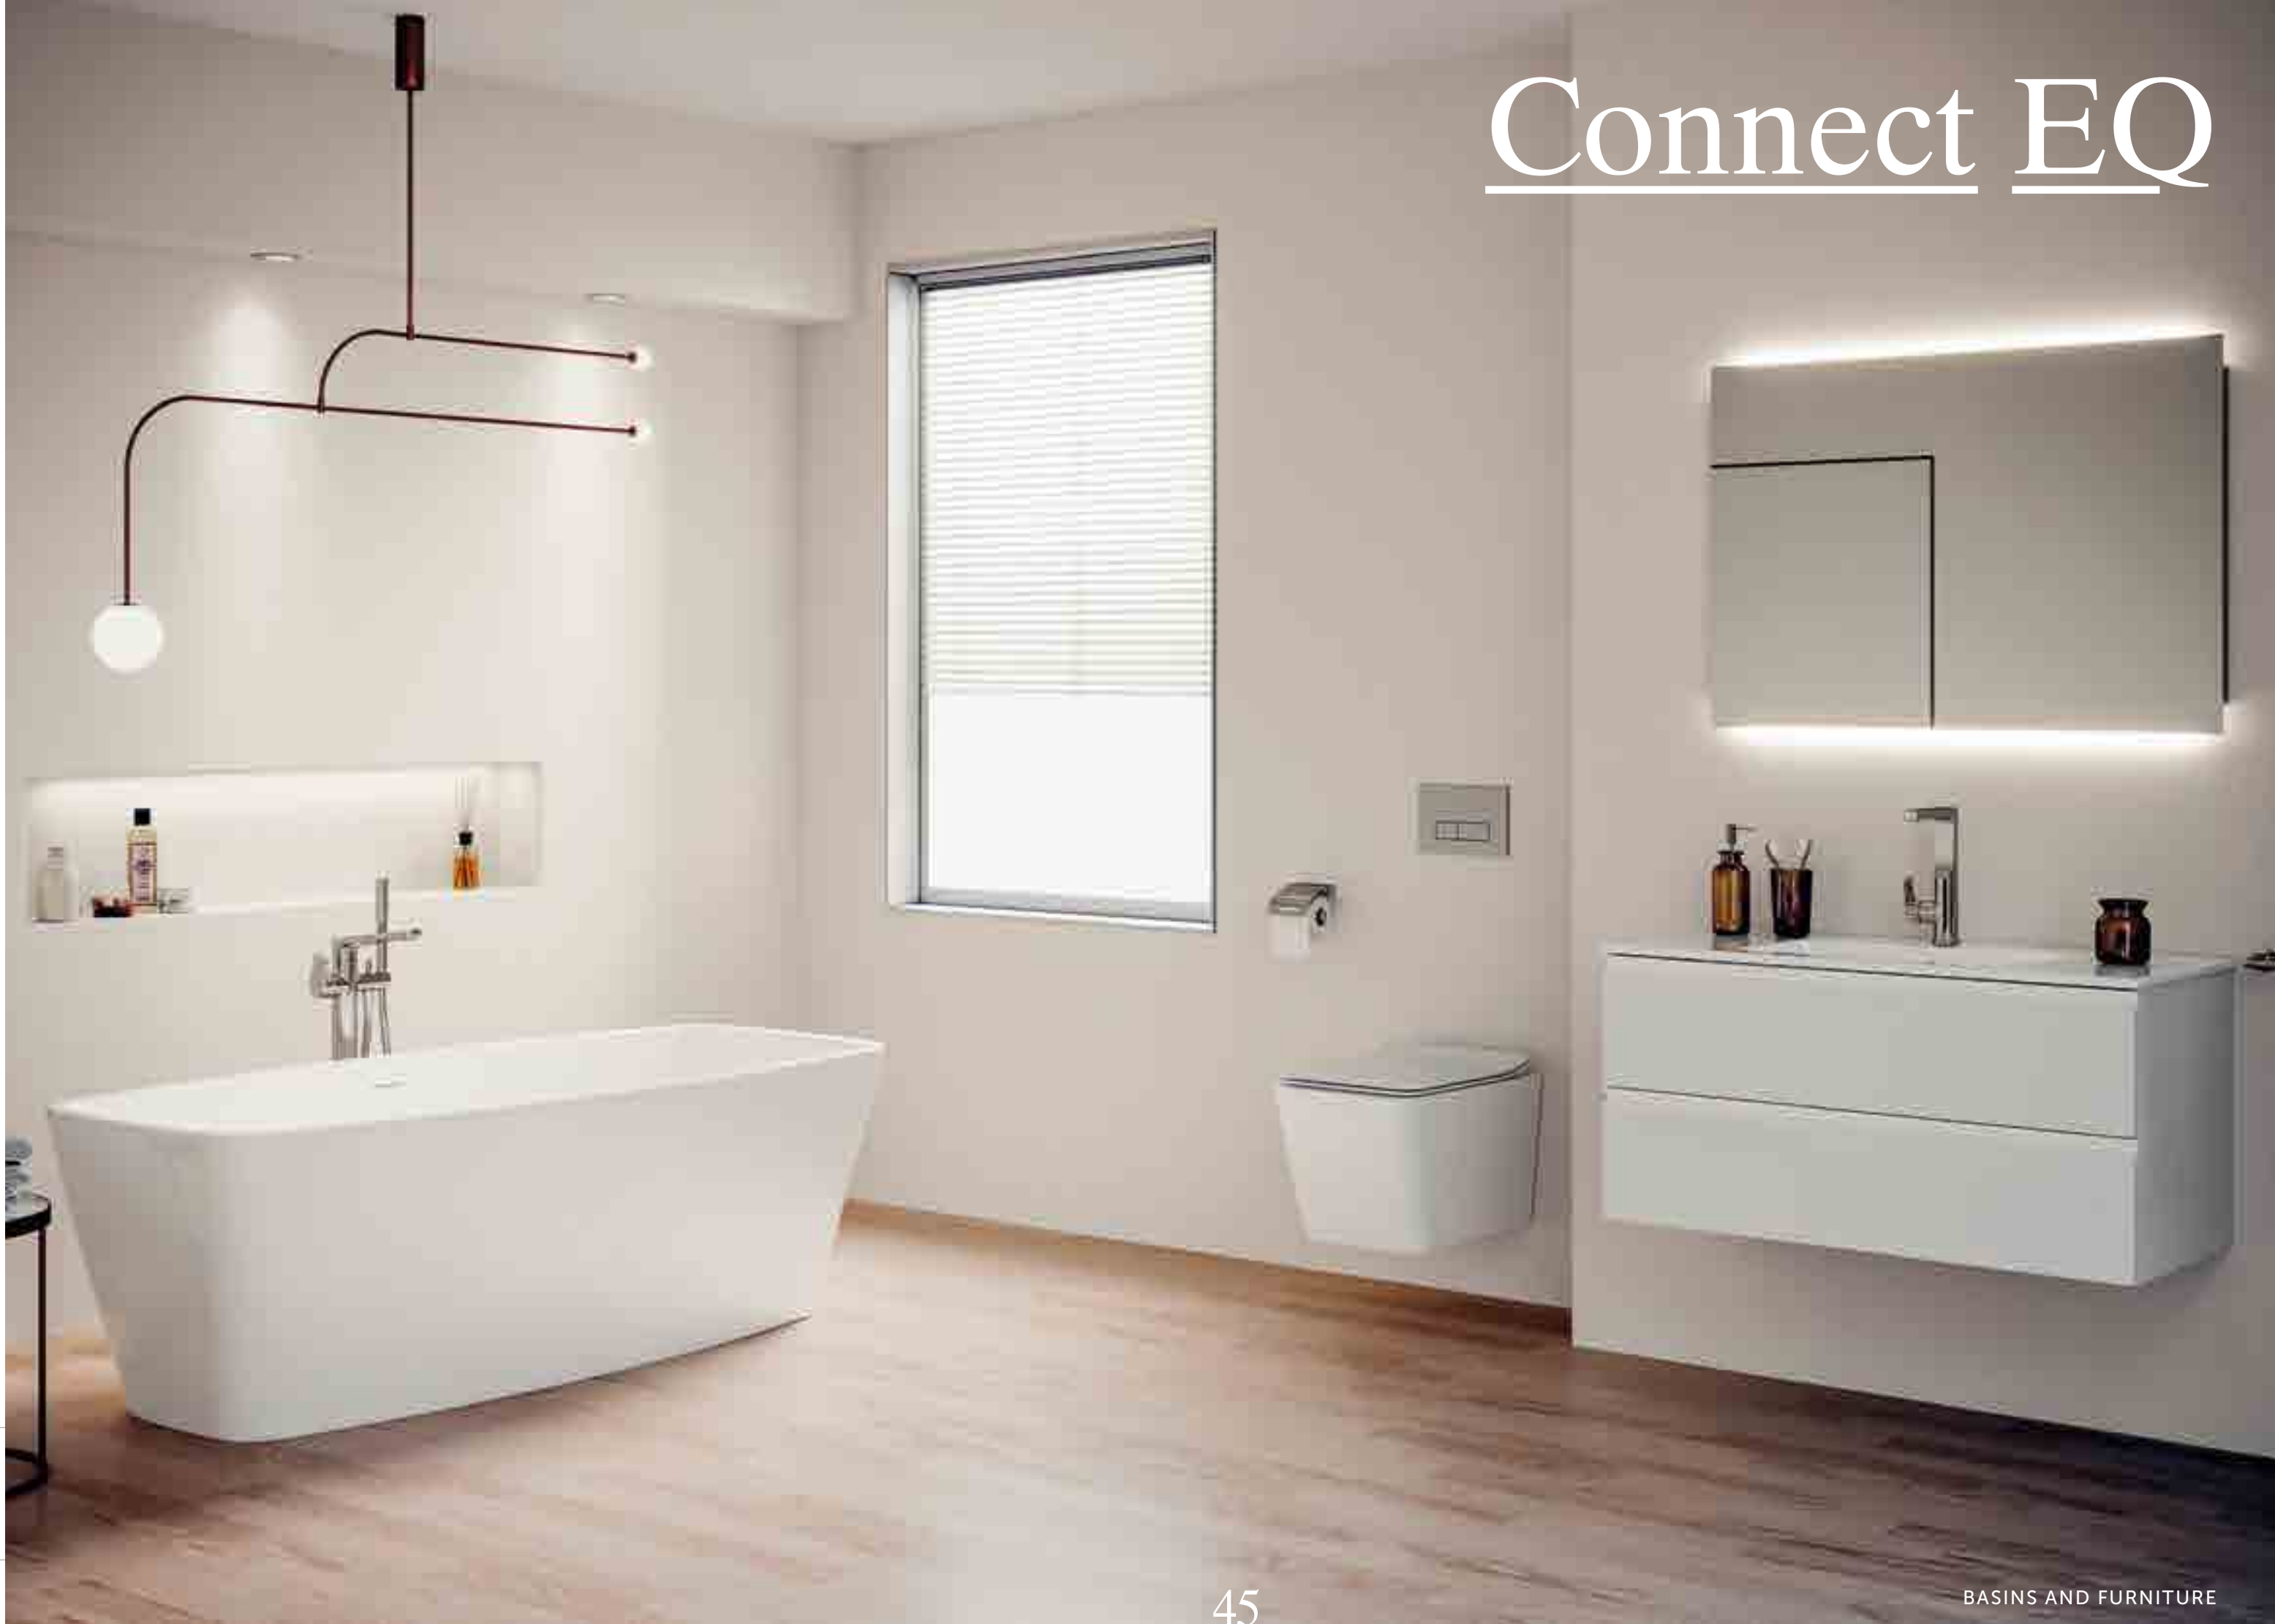

Unlimited_

possibilities

Strada II - vessel basin 60cm
Edge - Wall-mounted basin mixer
Adapto - 2x console unit 120cm - wood light brown

Select your *furniture*, reflect your *style*

Modularity brought to a new level

- Extensive range of furniture options available; including consoles, base units, column units, leg frames and towel rails
- 4 elegant finishes
- Handle free, soft close, push-to-open drawers

Strada II - vessel basin 40cm
Edge - vessel basin mixer
Adapto - console unit 120cm - wood light brown
Adapto - 2 x side unit 50cm - wood light brown
Adapto - towel holder
Mirror with light - 120cm

Connect EQ

Connect EQ - vanity basin 100cm
Connect EQ - vanity basin unit 100cm - gloss white
Edge - high spout basin mixer
Adapto - freestanding bath
Tonic II - freestanding bath shower mixer
Mirror with light 100cm

SHARP, AND STUNNINGLY STRAIGHT, THE CONNECT EQ RANGE IS MADE TO FIT PERFECTLY IN YOUR HOME.

Effortless in design, this contemporary collection is perfect for achieving a modern look.

Choose from a variety of vanity basin sizes and pair with matching stylish furniture to complete the look. With so many options, you'll find the combination that suits you perfectly.