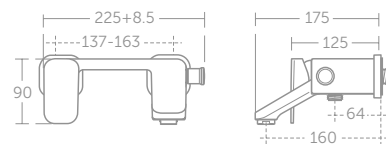

Mixers & Taps 5 Year Guarantee

High Pressure