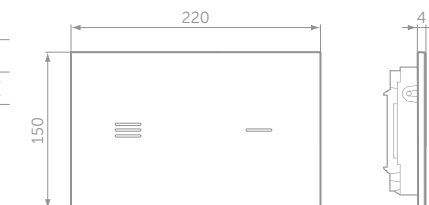

FLUSHPLATES

OLEAS M2 MECHANICAL DUAL FLUSHPLATE

MODEL	PRICE INC VAT	SKU
White	£50	R0121AC
Chrome	£56	R0121AA
Brushed Chrome	£56	R0121JG
Black	£65	R0121A6

OLEAS M3 MECHANICAL DUAL FLUSHPLATE

MODEL	PRICE INC VAT	SKU
White	£50	R0123AC
Chrome	£56	R0123AA
Brushed Chrome	£56	R0123JG
Black	£65	R0123A6

SOLEA P2 PNEUMATIC DUAL FLUSHPLATE

MODEL	PRICE INC VAT	SKU
White	£56	R0110AC
Chrome	£62	R0110AA
Brushed Chrome	£62	R0110JG
Black	£71	R0110A6

SEPTA PRO INSPECTION PLATE

MODEL	PRICE INC VAT	SKU
White	£48	R0137AC
Chrome	£66	R0137AA
Matt chrome	£78	R0137JG

FLUSHPLATES

ALTES NT1 ELECTRONIC (PROXIMITY) CERAMIC DUAL FLUSHPLATE

MODEL	PRICE INC VAT	SKU
White	£893	R0130AC
Black	£893	R0130A6

SYMFO NT1 ELECTRONIC (PROXIMITY) GLASS DUAL FLUSHPLATE

MODEL	PRICE INC VAT	SKU
White	£893	R0129SA
Black	£893	R0129RX

CONVERSION KITS

MODEL	PRICE INC VAT	SKU
Conversion kit (mechanical to electronic) for proximity actuated flushplates (Altes & Symfo)	£239	R015867

CONVERSION KITS

MODEL	PRICE INC VAT	SKU
Top actuation kit (from front to top actuation) for Mechanical 150 depth frames & cisterns	£23	R017667
Compatible with Oleas flushplates