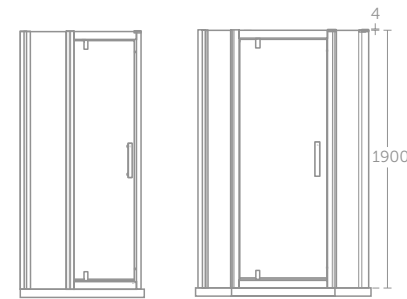

Pentagon enclosure	Dim. A Width (mm)	Dim. B Opening (mm)	Dim. C Width (mm)	Dim. D Reach (mm)
800	763-788	450	763-788	420
900	873-898	520	873-898	485