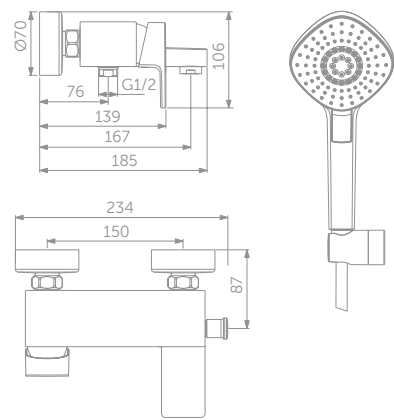

Mixers & Taps 5 Year Guarantee

Water Saving

Temperature Limit Stop

Easyfix

High Pressure

Firmaflow ceramic cartridge

Mixers & Taps 5 Year Guarantee

Water Saving

Temperature Limit Stop

Easyfix

High Pressure