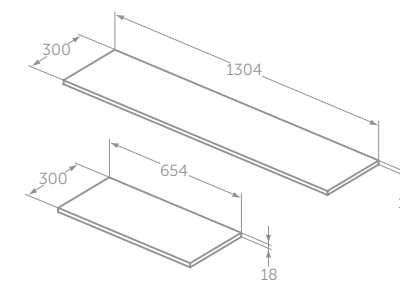

TESI WALL MOUNTED VANITY BASIN UNIT 2 DRAWERS 100CM, 80CM, 60CM, 50CM

MODEL	PRICE INC VAT	SKU
Tesi Basin Unit 100cm 2 Drawer	£666	T0052--
Tesi Basin Unit 80cm 2 Drawer	£563	T0051--
Tesi Basin Unit 60cm 2 Drawer	£533	T0050--
Tesi Basin Unit 50cm 2 Drawer	£489	T0039--

- Use with universal space saving syphon EE23033967 (space saving waste required, purchased separately)
- For use with Tesi vanity basins, see P. 200

	A (mm)		A (mm)
T0052	1000	T0050	600
T0051	800	T0039	500

TESI WALL MOUNTED VANITY BASIN UNIT 1 DRAWER 100CM, 80CM, 60CM, 50CM

MODEL	PRICE INC VAT	SKU
Tesi Basin Unit 100cm 1 Drawer	£533	T0048--
Tesi Basin Unit 80cm 1 Drawer	£452	T0047--
Tesi Basin Unit 60cm 1 Drawer	£400	T0046--
Tesi Basin Unit 50cm 1 Drawer	£378	T2689--

- Use with universal space saving syphon EE23033967 (space saving waste required, purchased separately)
- For use with Tesi vanity basins, see P. 200

	A (mm)		A (mm)
T0048	1000	T0046	600
T0047	800	T2689	500

TESI 50CM WALL MOUNTED SHORT PROJECTION VANITY BASIN UNIT 1 DRAWER

MODEL	PRICE INC VAT	SKU
Basin Unit 50cm 1 Drawer, Short Projection	£378	T0045--

- Use with universal space saving syphon EE23033967 (space saving waste required, purchased separately)
- For use with Tesi 50cm short projection vanity basin T351101 see P. 200

TESI 65CM FLOOR STANDING SEMI-COUNTERTOP BASIN UNIT

MODEL	PRICE INC VAT	SKU
Semi Countertop Unit 65cm Floorstanding 2 Doors	£318	T0059--

- Use with universal space saving syphon EE23033967 (space saving waste required, purchased separately)
- For use with Tesi 55cm semi-countertop basin T352601 see P. 201

FINISHES Please add colour reference to code when ordering:

*Please note: Silk Black only available in 80cm and 60cm 2 drawer vanity basin units

TESI 60CM FLOOR STANDING VANITY BASIN UNIT