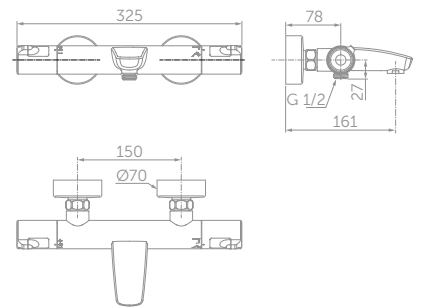

CERATHERM T50 DUAL SHOWER MIXERS

MODEL	PRICE INC VAT	SKU
Dual exposed thermostatic shower mixer pack with Idealrain M1 ø200mm round rainshower and Idealrain Evo shower kit with 3 function ø110mm shower handspray and 1.75m hose	£473	A7227AA