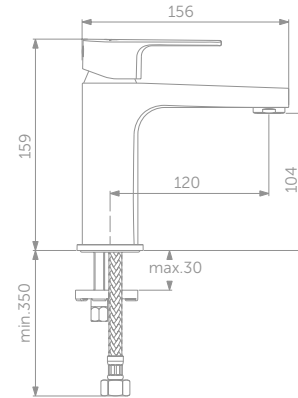

CERAFINE D

CERAFINE D BASIN MIXER

MODEL	PRICE INC VAT	SKU
Single Lever Basin Mixer	£100	BC720AA
Single Lever Basin Mixer with pop-up waste	£106	BC721AA

- Suitable for high pressure only
- Firmaflow ceramic cartridge

CERAFINE D MINI BASIN MIXER

MODEL	PRICE INC VAT	SKU
Single Lever Mini Basin Mixer	£100	BC718AA
Single Lever Mini Basin Mixer with pop-up waste	£106	BC719AA

- Suitable for high pressure only
- Firmaflow ceramic cartridge

CERAFINE D DUAL CONTROL BATH FILLER

MODEL	PRICE INC VAT	SKU
Dual Control Bath Filler	£169	BC694AA

CERAFINE D DUAL CONTROL BATH SHOWER MIXER

MODEL	PRICE INC VAT	SKU
Dual Control Bath Shower Mixer with shower set	£201	BC695AA

- Handset supplied fitted with a removeable 8 litres per minutes eco flow regulator

CERAFINE O

CERAFINE O BASIN MIXER

MODEL	PRICE INC VAT	SKU
Single Lever Basin Mixer	£117	BC724AA
Single Lever Basin Mixer with pop-up waste	£124	BC725AA
Single Lever Basin Mixer - silk black	£147	BC724XG

- Suitable for high pressure installations only.
- Firmaflow ceramic cartridge

CERAFINE O MINI BASIN MIXER

MODEL	PRICE INC VAT	SKU
Single Lever Mini Basin Mixer	£117	BC722AA
Single Lever Mini Basin Mixer with pop-up waste	£124	BC723AA
Single Lever Mini Basin Mixer - silk black	£147	BC722XG

- Suitable for high pressure installations only.
- Firmaflow ceramic cartridge

CERAFINE O DUAL CONTROL BATH FILLER

MODEL	PRICE INC VAT	SKU
Dual Control Bath Filler	£198	BC707AA
Dual Control Bath Filler - silk black	£248	BC707XG

CERAFINE O DUAL CONTROL BATH SHOWER MIXER

MODEL	PRICE INC VAT	SKU
Dual Control Bath Shower Mixer with shower set	£235	BC708AA
Dual Control Bath Shower Mixer with shower set - silk black	£294	BC708XG

- Handset supplied fitted with a removeable 8 litres per minutes eco flow regulator

CERAFINE O BUILT-IN BASIN MIXER