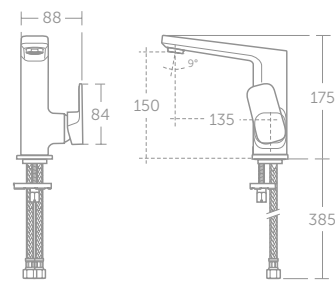

TONIC II

TONIC II BASIN MIXER

MODEL	PRICE INC VAT	SKU
Single Lever Basin Mixer	£297	A6327AA

- Suitable for high pressure only.
- Swivel outlet to direct water stream
- 5 litres per minute eco-flow regulator fitted

TONIC II MINI BASIN MIXER

MODEL	PRICE INC VAT	SKU
Single lever mini basin mixer	£283	A6331AA

- Suitable for high pressure only.
- Swivel outlet to direct water stream
- 5 litres per minute eco-flow regulator fitted

TONIC II VESSEL BASIN MIXER

MODEL	PRICE INC VAT	SKU
Single Lever Vessel Basin Mixer	£436	A6329AA

- Suitable for high pressure only.
- Swivel outlet to direct water stream
- 5 litres per minute eco-flow regulator fitted

TONIC II HIGH SPOUT BASIN MIXER

MODEL	PRICE INC VAT	SKU
Single lever High Spout Basin Mixer	£354	A6333AA

- Suitable for high pressure only.
- Swivel outlet to direct water stream
- 5 litres per minute eco-flow regulator fitted
- Requires built in kit A5948NU

TONIC II BUILT-IN BASIN MIXER

MODEL	PRICE INC VAT	SKU
Single lever Wall Mounted Basin Mixer - 180mm spout	£331	A6334AA
Single lever Wall Mounted Basin Mixer - 225mm spout	£331	A6335AA
Basin mixer built in kit	£114	A5948NU

- Suitable for high pressure only.
- Swivel outlet to direct water stream
- 5 litres per minute eco-flow regulator fitted
- Requires built in kit A5948NU

Mixers & Taps 5 Year Guarantee

Water Saving

Temperature Limit Stop

Easyfix

High Pressure

TONIC II

TONIC II BIDET MIXER

MODEL	PRICE INC VAT	SKU
Single Lever Bidet Mixer	£320	A6336AA

- Suitable for high pressure only.
- Swivel outlet to direct water stream

TONIC II BATH FILLER

MODEL	PRICE INC VAT	SKU
Dual Control Bath Filler	£392	A6353AA

- Suitable for high pressure only.
- Swivel outlet to direct water stream

TONIC II BATH SHOWER MIXER