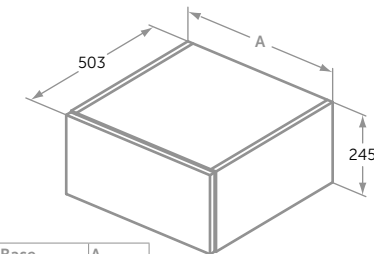

ADAPTO

ADAPTO CONSOLES

MODEL	PRICE INC VAT WG	PRICE INC VAT FF/PA/PB	SKU
120cm Console	£634	£576	U8409--
105cm Console	£551	£501	U8408--
85cm Console	£479	£436	U8407--
70cm Console	£417	£379	U8406--
60cm Console	£362	£329	U8405--

- Compatible with Adapto base units (U8419 or U8421) and Adapto towel rails (U8425AA, U8426AA, U8427AA or U8615AA)
- Wall mounted installation with brackets for console (U842867): 3 pieces needed for 105cm and 120cm.
- Freestanding installation with legs for frame + frame bar (order separately, see below)
- Console supplied without cut

5 YEAR GUARANTEE

Consoles	A
U8409	1200
U8408	1050
U8407	850
U8406	700
U8405	600

ADAPTO MOUNTING BRACKET FOR CONSOLE

MODEL	PRICE INC VAT	SKU
Mounting bracket (1pc in set)	£59	U842867

- 2 pcs needed for 60cm, 70cm, 85cm basin structures
- 3 pcs needed for 105cm, 120cm, 150cm basin structures

5 YEAR GUARANTEE

ADAPTO LEG FRAME

MODEL	PRICE INC VAT	SKU
Console Leg Frame Support (each)	£178	U8599FY
120cm Frame Bar	£178	U8603FY
105cm Frame Bar	£172	U8602FY
85cm Frame Bar	£140	U8601FY
60cm Frame Bar	£121	U8600FY

- The leg frame requires two frame supports (U8599FY) and one frame bar (choose according to size of console)

5 YEAR GUARANTEE

Leg Frame	A
U8600	600
U8601	850
U8602	1050
U8603	1200

ADAPTO BASE UNIT - WALL MOUNTED

MODEL	PRICE INC VAT WG	PRICE INC VAT FF/PA/PB	SKU
50cm wall mounted Base Unit with 1 drawer H24cm	£520	£468	U8421--
25cm wall mounted Base Unit with 1 drawer H24cm	£399	£359	U8419--

- 1 drawer with push to open system (no handle)
- Base units are for positioning underneath basin units or consoles.
- Depending on the positioning, a 12mm Adapto worktop may also be required.

5 YEAR GUARANTEE

Base	A
U8421	500
U8419	250

FINISHES Please add colour reference to code when ordering:

5 YEAR GUARANTEE

Furniture 5 Year Guarantee

ADAPTO