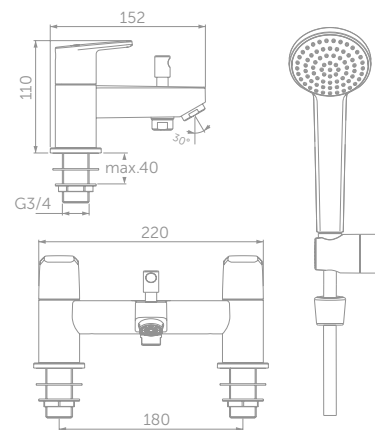

MODEL	PRICE INC VAT	SKU
Dual Control Bath Shower Mixer with shower set	£201	BC695AA

- Handset supplied fitted with a removeable 8 litres per minutes eco flow regulator

CERAFINE O

CERAFINE O BASIN MIXER

MODEL	PRICE INC VAT	SKU
Single Lever Basin Mixer	£117	BC724AA
Single Lever Basin Mixer with pop-up waste	£124	BC725AA
Single Lever Basin Mixer - silk black	£147	BC724XG