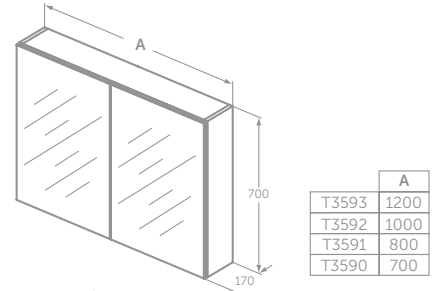

MIRROR LIGHTS

30CM LED LIGHT

MODEL	PRICE INC VAT	SKU
30cm LED light	£215	T320967

- 8W, 230v, 5700K
- For use with mirrors & framed mirrors, see p.248
- Mirror cabinets & mirror cabinets with ambient light p.251

60CM LED LIGHT

MODEL	PRICE INC VAT	SKU
60cm LED light	£253	T322967

- 12W, 230V, 5700K
- For use with mirrors & framed mirrors, see p.248
- Mirror cabinets & mirror cabinets with ambient light p.251

23CM EVA LED LIGHT

MODEL	PRICE INC VAT	SKU
23cm EVA LED light	£76	T3189AA

- 6W, 230V, 4000K
- For use with mirrors & framed mirrors, see p.248
- Mirror cabinets & mirror cabinets with ambient light p.251

MIRROR CABINETS

MIRROR CABINET

MODEL	PRICE INC VAT	SKU
50cm mirror cabinet, 1 door	£312	T3588AL
60cm mirror cabinet, 1 door	£329	T3589AL
70cm mirror cabinet, 2 doors	£361	T3590AL
80cm mirror cabinet, 2 doors	£398	T3591AL
100cm mirror cabinet, 2 doors	£437	T3592AL
120cm mirror cabinet, 2 doors	£503	T3593AL

- Internal cosmetic mirror
- Two adjustable glass shelves
- Includes mounting kit

MIRROR CABINET WITH AMBIENT LIGHT

MODEL	PRICE INC VAT	SKU
50cm cabinet with ambient light, 1 door	£588	T3428AL
60cm mirror cabinet, ambient light, 1 door	£632	T3430AL
70cm mirror cabinet, ambient light, 2 doors	£695	T3439AL
80cm mirror cabinet, ambient light, 2 doors	£765	T3442AL
100cm mirror cabinet, ambient light, 2 doors	£841	T3498AL
120cm mirror cabinet, ambient light, 2 doors	£925	T3499AL

- PortraInternal cosmetic mirror & two adjustable glass shelves
- Integrated bottom LED light for washbasin
- 220-240V, 50-60Hz, IP44, Class II
- Includes mounting kit
- Switch for LED
- Recharging socket for toothbrush or shaver

MIRROR CABINET WITH FRONT LIGHT & AMBIENT LIGHT