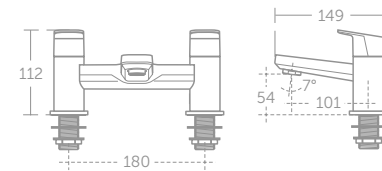

TONIC II

TONIC II BASIN MIXER

MODEL	PRICE INC VAT	SKU
Single Lever Basin Mixer	£297	A6327AA

- Suitable for high pressure only.
- Swivel outlet to direct water stream
- 5 litres per minute eco-flow regulator fitted

TONIC II MINI BASIN MIXER

MODEL	PRICE INC VAT	SKU
Single lever mini basin mixer	£283	A6331AA

- Suitable for high pressure only.
- Swivel outlet to direct water stream
- 5 litres per minute eco-flow regulator fitted

TONIC II VESSEL BASIN MIXER

MODEL	PRICE INC VAT	SKU
Single Lever Vessel Basin Mixer	£436	A6329AA

- Suitable for high pressure only.
- Swivel outlet to direct water stream
- 5 litres per minute eco-flow regulator fitted

TONIC II HIGH SPOUT BASIN MIXER

MODEL	PRICE INC VAT	SKU
Single lever High Spout Basin Mixer	£354	A6333AA

- Suitable for high pressure only.
- Swivel outlet to direct water stream
- 5 litres per minute eco-flow regulator fitted
- Requires built in kit A5948NU

TONIC II BUILT-IN BASIN MIXER

MODEL	PRICE INC VAT	SKU
Single lever Wall Mounted Basin Mixer - 180mm spout	£331	A6334AA
Single lever Wall Mounted Basin Mixer - 225mm spout	£331	A6335AA
Basin mixer built in kit	£114	A5948NU

- Suitable for high pressure only.
- Swivel outlet to direct water stream
- 5 litres per minute eco-flow regulator fitted
- Requires built in kit A5948NU

Mixers & Taps 5 Year Guarantee

Water Saving

Temperature Limit Stop

Easyfix

High Pressure

TONIC II

TONIC II BIDET MIXER

MODEL	PRICE INC VAT	SKU
Single Lever Bidet Mixer	£320	A6336AA

- Suitable for high pressure only.
- Swivel outlet to direct water stream

TONIC II BATH FILLER

MODEL	PRICE INC VAT	SKU
Dual Control Bath Filler	£392	A6353AA

- Suitable for high pressure only.
- Swivel outlet to direct water stream

TONIC II BATH SHOWER MIXER