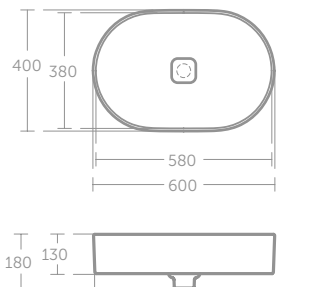

STRADA II

STRADA II 124CM VANITY BASIN

MODEL	PRICE INC VAT	SKU
124cm vanity basin with overflow, two tapholes	£662	E238501
124cm vanity basin with overflow, no tapholes	£662	E239701
Semi-pedestal	£103	T299601
Fixing kit for wall-mounted basins	£18	E015767

- Basin comes with chrome clicker waste
- Can be used with Strada II wall mounted vanity basin unit T4298 see P. 181

STRADA II VANITY BASIN 104CM, 84CM, 64CM, 54CM

MODEL	PRICE INC VAT	SKU
104cm vanity basin with overflow, one taphole	£552	E238401
104cm vanity basin with overflow, no taphole	£552	E239601
84cm vanity basin with overflow, one taphole	£455	E238301
84cm vanity basin with overflow, no taphole	£455	E239501
64cm vanity basin with overflow, one taphole	£301	E238201
64cm vanity basin with overflow, no taphole	£301	E239401
54cm vanity basin with overflow, one taphole	£225	E238101
54cm vanity basin with overflow, no taphole	£225	E239301
Semi-pedestal	£103	T299601
Fixing kit for wall-mounted basins	£18	E015767

- Basin comes with chrome clicker waste
- Can be used with Strada II wall mounted vanity basin units see P. 181 OR Tesi wall mounted or floorstanding vanity basin units see P. 202

STRADA II BASIN 100CM, 80CM, 60CM, 50CM

MODEL	PRICE INC VAT	SKU
100cm basin with overflow, one taphole	£505	E238901
100cm basin with overflow, no taphole	£505	E240201
80cm basin with overflow, one taphole	£415	E238801
80cm basin with overflow, no taphole	£415	E240101
60cm basin with overflow, one taphole	£275	E238701
60cm basin with overflow, no taphole	£275	E239901
50cm basin with overflow, one taphole	£218	E238601
50cm basin with overflow, no taphole	£218	E239801
Semi-pedestal	£103	T299601
Fixing kit for wall-mounted basins	£18	E015767