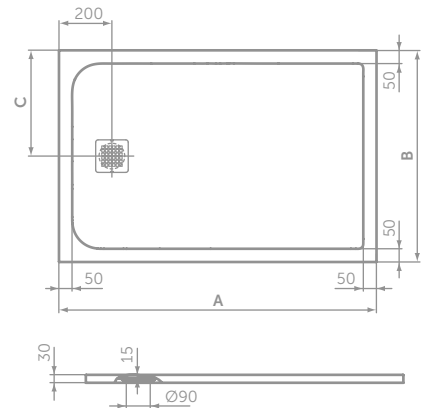

A	B	C
K8190	900	700	350
K8218	1000	700	350
K8219	1000	800	400
K8220	1000	900	450
K8221	1200	700	350
K8227	1200	800	400
K8230	1200	900	450
K8232	1200	1000	500
K8234	1400	700	350
K8237	1400	800	400
K8256	1400	900	450
K8276	1600	800	400
K8277	1600	900	450
K8319	1600	1000	500
K8304	1800	800	400
K8306	1800	900	450
K8320	1800	1000	500
K8343	2000	900	450
K8327	2000	1000	500