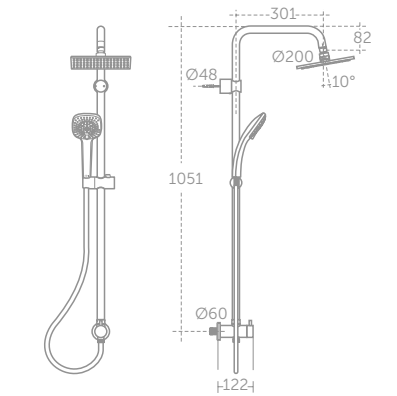

CUBE DUAL SHOWER SYSTEM Ø 200MM

MODEL	PRICE INC VAT	SKU
Cube Dual fixed riser system with M1 rainshower & M3 shower kit for built-in shower mixers	£759	A5834AA
Cube Dual fixed riser system with M1 rainshower & M3 shower kit for exposed shower mixers	£759	A5862AA
Shower bar extension	£88	A860873AA

- Removable 12 litres per minute flow regulator.