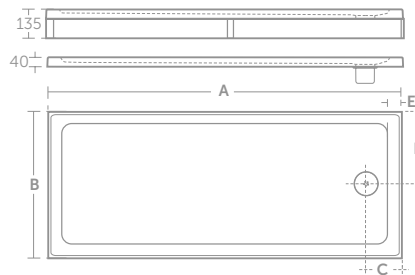

SIMPLICITY SHOWER TRAYS

SQUARE LOW PROFILE FLAT TOP TRAY

MODEL	PRICE INC VAT	SKU
700mm square, flat top	£151	L508501
760mm square, flat top	£153	L508601
800mm square, flat top	£177	L508701
900mm square, flat top	£239	L508801
1000mm square, flat top	£286	L508901
Adhesive Upstand	£66	LV69967
Flexible Waste Pipe	£14	L630801
Riser kit for trays up to 1200mm	£94	L630901

- Includes 90mm chrome fast flow waste

Size (mm)	A	B	C	D	E
700 x 700	710	710	355	190	67
760 x 760	770	770	385	190	67
800 x 800	810	810	405	190	67
900 x 900	910	910	455	190	67
1000 x 1000	1010	1010	505	190	67

SIMPLICITY SHOWER TRAYS

QUADRANT LOW PROFILE FLAT TOP TRAY

MODEL	PRICE INC VAT	SKU
800mm quadrant, flat top	£210	L510001
900mm quadrant, flat top	£244	L510101
1000mm quadrant, flat top	£286	L510201
Adhesive Upstand	£66	LV69967
Quadrant Riser Kit	£109	L631001
Flexible Waste Pipe	£14	L630801

- Includes 90mm chrome fast flow waste

Size (mm)	A	B	C	D	E
800 x 800	810	810	510	510	67
900 x 900	910	910	610	610	67
1000 x 1000	1010	1010	710	710	67

RECTANGULAR LOW PROFILE FLAT TOP TRAY

MODEL	PRICE INC VAT	SKU
900 x 760mm flat top	£239	L509001
900 x 800mm flat top	£247	L509101
1000 x 800mm flat top	£269	L509201
1200 x 700mm flat top	£279	L500301
1200 x 760mm flat top	£272	L509301
1200 x 800mm flat top	£291	L509401
1200 x 900mm flat top	£310	L509501
1400 x 900mm flat top	£379	L509601
1600 x 800mm flat top	£496	L509701
1700 x 750mm flat top	£538	L509901
Adhesive Upstand	£66	LV69967
Riser kit for trays up to 1200mm	£94	L630901
Extension riser kit for trays over 1200mm	£41	L631201
Flexible Waste Pipe	£14	L630801

- Includes 90mm chrome fast flow waste