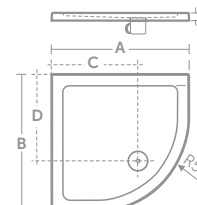

SIMPLICITY SHOWER TRAYS

SQUARE LOW PROFILE FLAT TOP TRAY

MODEL	PRICE INC VAT	SKU
700mm square, flat top	£151	L508501
760mm square, flat top	£153	L508601
800mm square, flat top	£177	L508701
900mm square, flat top	£239	L508801
1000mm square, flat top	£286	L508901
Adhesive Upstand	£66	LV69967
Flexible Waste Pipe	£14	L630801
Riser kit for trays up to 1200mm	£94	L630901

- Includes 90mm chrome fast flow waste

Size (mm)	A	B	C	D	E
700 x 700	710	710	355	190	67
760 x 760	770	770	385	190	67
800 x 800	810	810	405	190	67
900 x 900	910	910	455	190	67
1000 x 1000	1010	1010	505	190	67

SIMPLICITY SHOWER TRAYS

QUADRANT LOW PROFILE FLAT TOP TRAY

MODEL	PRICE INC VAT	SKU
800mm quadrant, flat top	£210	L510001
900mm quadrant, flat top	£244	L510101
1000mm quadrant, flat top	£286	L510201
Adhesive Upstand	£66	LV69967
Quadrant Riser Kit	£109	L631001
Flexible Waste Pipe	£14	L630801

- Includes 90mm chrome fast flow waste

Size (mm)	A	B	C	D	E
800 x 800	810	810	510	510	67
900 x 900	910	910	610	610	67
1000 x 1000	1010	1010	710	710	67

RECTANGULAR LOW PROFILE FLAT TOP TRAY

MODEL	PRICE INC VAT	SKU
900 x 760mm flat top	£239	L509001
900 x 800mm flat top	£247	L509101
1000 x 800mm flat top	£269	L509201
1200 x 700mm flat top	£279	L500301
1200 x 760mm flat top	£272	L509301
1200 x 800mm flat top	£291	L509401
1200 x 900mm flat top	£310	L509501
1400 x 900mm flat top	£379	L509601
1600 x 800mm flat top	£496	L509701
1700 x 750mm flat top	£538	L509901
Adhesive Upstand	£66	LV69967
Riser kit for trays up to 1200mm	£94	L630901
Extension riser kit for trays over 1200mm	£41	L631201
Flexible Waste Pipe	£14	L630801

- Includes 90mm chrome fast flow waste