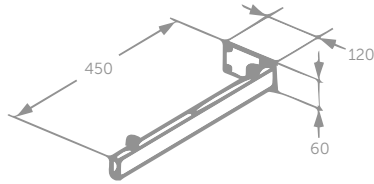

ADAPTO

ADAPTO CONSOLES

MODEL	PRICE INC VAT WG	PRICE INC VAT FF/PA/PB	SKU
120cm Console	£634	£576	U8409--
105cm Console	£551	£501	U8408--
85cm Console	£479	£436	U8407--
70cm Console	£417	£379	U8406--
60cm Console	£362	£329	U8405--

- Compatible with Adapto base units (U8419 or U8421) and Adapto towel rails (U8425AA, U8426AA, U8427AA or U8615AA)
- Wall mounted installation with brackets for console (U842867): 3 pieces needed for 105cm and 120cm.
- Freestanding installation with legs for frame + frame bar (order separately, see below)
- Console supplied without cut

5 YEAR GUARANTEE

Consoles	A
U8409	1200
U8408	1050
U8407	850
U8406	700
U8405	600

ADAPTO MOUNTING BRACKET FOR CONSOLE

MODEL	PRICE INC VAT	SKU
Mounting bracket (1pc in set)	£59	U842867

- 2 pcs needed for 60cm, 70cm, 85cm basin structures
- 3 pcs needed for 105cm, 120cm, 150cm basin structures

5 YEAR GUARANTEE

ADAPTO LEG FRAME

MODEL	PRICE INC VAT	SKU
Console Leg Frame Support (each)	£178	U8599FY
120cm Frame Bar	£178	U8603FY
105cm Frame Bar	£172	U8602FY
85cm Frame Bar	£140	U8601FY
60cm Frame Bar	£121	U8600FY

- The leg frame requires two frame supports (U8599FY) and one frame bar (choose according to size of console)

5 YEAR GUARANTEE

Leg Frame	A
U8600	600
U8601	850
U8602	1050
U8603	1200

ADAPTO BASE UNIT - WALL MOUNTED

MODEL	PRICE INC VAT WG	PRICE INC VAT FF/PA/PB	SKU
50cm wall mounted Base Unit with 1 drawer H24cm	£520	£468	U8421--
25cm wall mounted Base Unit with 1 drawer H24cm	£399	£359	U8419--

- 1 drawer with push to open system (no handle)
- Base units are for positioning underneath basin units or consoles.
- Depending on the positioning, a 12mm Adapto worktop may also be required.

5 YEAR GUARANTEE

Base	A
U8421	500
U8419	250

FINISHES Please add colour reference to code when ordering:

5 YEAR GUARANTEE

Furniture 5 Year Guarantee

ADAPTO