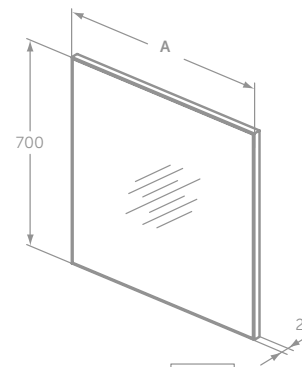

- Portrait or landscape mounting
- Includes mounting kit

	A
T3359..	1200
T3358..	1000
T3357..	800
T3356..	700
T3355..	600
T3354..	500

MIRROR WITH SENSOR LIGHT & ANTI-STEAM

MODEL	PRICE INC VAT	SKU
50cm Mirror, sensor light, anti-steam	£398	T3345BH
60cm Mirror, sensor light, anti-steam	£438	T3346BH
80cm Mirror, sensor light, anti-steam	£530	T3347BH
100cm Mirror, sensor light, anti-steam	£583	T3348BH
120cm Mirror, sensor light, anti-steam	£641	T3349BH