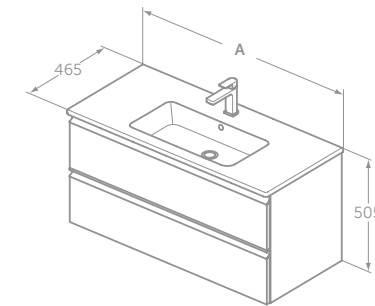

A mm
E2151(PA/PB)	1015
E2149(PA/PB)	815
E2148(PA/PB)	625

CONNECT EQ 40CM TALL COLUMN UNIT

MODEL	PRICE INC VAT WG/Y2	PRICE INC VAT PA/PB	SKU
40cm tall column unit, 1 soft close door	£500	£448	E2152--

- Soft close doors
- left or right hand hinge installation option
- Five shelves (one fixed, four adjustable glass shelves)