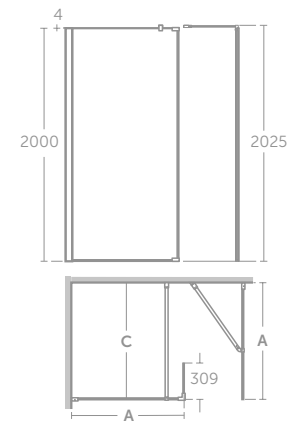

SYNERGY WET ROOM PANELS

MODEL	PRICE INC VAT	SKU
700mm panel	£495	L6220EO
760mm panel	£517	L6221EO
800mm panel	£538	L6222EO
900mm panel	£568	L6223EO
1000mm panel	£609	L6224EO
1200mm panel	£658	L6225EO
1400mm panel	£891	L6226EO
1600mm panel	£1,073	L6227EO
300mm return panel	£295	L6228EO
900mm modesty panel	£605	L6180EO
1000mm modesty panel	£635	L6181EO
1200mm modesty panel	£698	L6182EO
Straight bracing bracket	£81	L6229EO
Angle bracing bracket	£117	L6230EO
Extended bracing bracket	£89	L6198EO

- Concealed fixings with easy click covers & top caps
- Sealing channels for a silicone free look
- Vertical adjustment for drilling into grout lines
- 8mm safety glass
- Suitable for installation on a tray or a wetroom floor