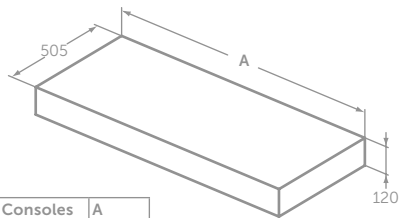

ADAPTO

ADAPTO CONSOLES

MODEL	PRICE INC VAT WG	PRICE INC VAT FF/PA/PB	SKU
120cm Console	£634	£576	U8409--
105cm Console	£551	£501	U8408--
85cm Console	£479	£436	U8407--
70cm Console	£417	£379	U8406--
60cm Console	£362	£329	U8405--

- Compatible with Adapto base units (U8419 or U8421) and Adapto towel rails (U8425AA, U8426AA, U8427AA or U8615AA)
- Wall mounted installation with brackets for console (U842867): 3 pieces needed for 105cm and 120cm.
- Freestanding installation with legs for frame + frame bar (order separately, see below)
- Console supplied without cut

5 YEAR GUARANTEE

Consoles	A
U8409	1200
U8408	1050
U8407	850
U8406	700
U8405	600

ADAPTO MOUNTING BRACKET FOR CONSOLE

MODEL	PRICE INC VAT	SKU
Mounting bracket (1pc in set)	£59	U842867

- 2 pcs needed for 60cm, 70cm, 85cm basin structures
- 3 pcs needed for 105cm, 120cm, 150cm basin structures

5 YEAR GUARANTEE

ADAPTO LEG FRAME

MODEL	PRICE INC VAT	SKU
Console Leg Frame Support (each)	£178	U8599FY
120cm Frame Bar	£178	U8603FY
105cm Frame Bar	£172	U8602FY
85cm Frame Bar	£140	U8601FY
60cm Frame Bar	£121	U8600FY

- The leg frame requires two frame supports (U8599FY) and one frame bar (choose according to size of console)

5 YEAR GUARANTEE

Leg Frame	A
U8600	600
U8601	850
U8602	1050
U8603	1200

ADAPTO BASE UNIT - WALL MOUNTED

MODEL	PRICE INC VAT WG	PRICE INC VAT FF/PA/PB	SKU
50cm wall mounted Base Unit with 1 drawer H24cm	£520	£468	U8421--
25cm wall mounted Base Unit with 1 drawer H24cm	£399	£359	U8419--

- 1 drawer with push to open system (no handle)
- Base units are for positioning underneath basin units or consoles.
- Depending on the positioning, a 12mm Adapto worktop may also be required.

5 YEAR GUARANTEE

Base	A
U8421	500
U8419	250

FINISHES Please add colour reference to code when ordering:

5 YEAR GUARANTEE

Furniture 5 Year Guarantee

ADAPTO