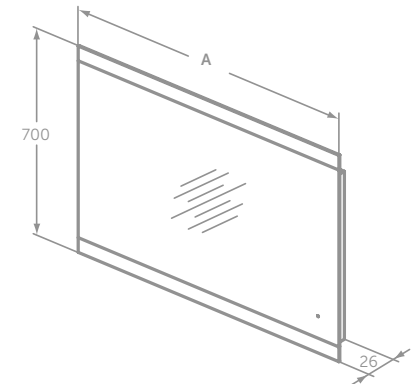

A
T3349..	1200
T3348..	1000
T3347..	800
T3346..	600
T3345..	500