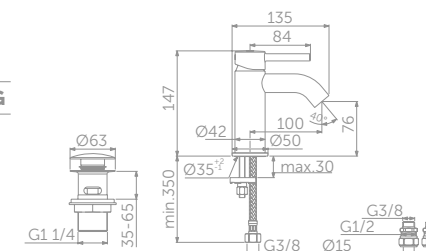

TONIC II

TONIC II BUILT-IN SHOWER MIXER

MODEL	PRICE INC VAT	SKU
Single Lever Built-In Shower Mixer	£295	A6339AA
Easy box built in kit	£104	A1000NU

- Suitable for high pressure only
- Requires built in kit A1000NU and a suitable outlet

TONIC II BUILT-IN BATH SHOWER MIXER

MODEL	PRICE INC VAT	SKU
Single Lever Built-In Bath / Shower Mixer	£326	A6340AA
Easy box built in kit	£104	A1000NU

- Suitable for high pressure only
- Requires built in kit A1000NU and two suitable outlets.

TONIC II SINGLE LEVER EXPOSED SHOWER MIXER

MODEL	PRICE INC VAT	SKU
Single Lever Exposed Shower Mixer	£366	A6337AA

- Suitable for high pressure only

TONIC II SINGLE LEVER EXPOSED BATH SHOWER MIXER

MODEL	PRICE INC VAT	SKU
Single Lever Exposed Bath Shower Mixer	£460	A6338AA

- Suitable for high pressure only

Mixers & Taps 5 Year Guarantee

High Pressure

CERALINE

CERALINE BASIN MIXER

MODEL	PRICE INC VAT	SKU
Single lever basin mixer with clicker waste - silk black	£125	BD136XG

- 2 year guarantee on finish and 5 year guarantee on parts.

CERALINE MINI BASIN MIXER

MODEL	PRICE INC VAT	SKU
Mini basin mixer - silk black	£125	BC185XG

- 2 year guarantee on finish and 5 year guarantee on parts.

CERALINE VESSEL BASIN MIXER

MODEL	PRICE INC VAT	SKU
Single lever vessel basin mixer	£207	BD365XG

- 2 year guarantee on finish and 5 year guarantee on parts.

CERALINE BUILT-IN BASIN MIXER

MODEL	PRICE INC VAT	SKU
Single lever wall mounted basin mixer	£169	A6938XG

- Requires A5948NU built-in kit 1
- 2 year guarantee on finish and 5 year guarantee on parts.

CERALINE DUAL CONTROL BATH FILLER

MODEL	PRICE INC VAT	SKU
Dual control bath filler - silk black	£209	BC188XG

- 2 year guarantee on finish and 5 year guarantee on parts.

CERALINE DUAL CONTROL BATH SHOWER MIXER

MODEL	PRICE INC VAT	SKU
Dual control bath shower mixer - silk black	£240	BC189XG