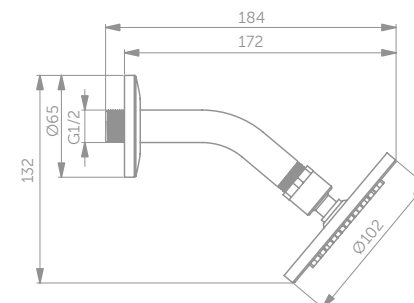

IDEALRAIN RAINSHOWERS

CUBE M1 RAINSHOWER Ø 200MM

MODEL	PRICE INC VAT	SKU
Cube rainshower head - chrome	£218	B0024AA
Cube rainshower head - silk black	£294	B0024XG
400mm horizontal arm - chrome	£89	B9445AA
400mm horizontal arm - silk black	£121	B9445XG
300mm horizontal arm	£81	B9444AA
150mm vertical arm - chrome	£61	B9446AA
150mm vertical arm - silk black	£81	B9446XG

- Removable 12 litres per minute flow regulator.

Horizontal Arm	A dimension
300mm	392mm
400mm	492mm

CUBE L1 RAINSHOWER Ø 300MM

MODEL	PRICE INC VAT	SKU
Cube rainshower head	£570	A5805AA
400mm horizontal arm	£89	B9445AA
300mm horizontal arm	£81	B9444AA
150mm vertical arm	£61	B9446AA

- Removable 12 litres per minute flow regulator.

Horizontal Arm	A dimension
300mm	442mm
400mm	542mm

S1 SHOWERHEAD WITH ANGLED ARM Ø 100MM

MODEL	PRICE INC VAT	SKU
Rainshower head with angled arm	£113	B9436AA

- Removable 12 litres per minute flow regulator.

M1 RAINSHOWER Ø 200MM

MODEL	PRICE INC VAT	SKU
Rainshower head	£174	B9442AA
400mm horizontal arm	£89	B9445AA
Idealrain L1 wall arm 300mm chrome	£81	B9444AA
Idealrain L1 ceiling arm 150mm chrome	£61	B9446AA

- Removable 12 litres per minute flow regulator.

Horizontal Arm	A dimension
300mm	392mm
400mm	492mm

IDEALRAIN RAINSHOWERS

L1 RAINSHOWER Ø 300MM

MODEL	PRICE INC VAT	SKU
Idealrain L1 rainshower 300mm chrome	£447	A5803AA
Idealrain wall arm 400mm chrome	£89	B9445AA
300mm horizontal arm	£81	B9444AA
150mm vertical arm	£61	B9446AA

- Removable 12 litres per minute flow regulator.

Horizontal Arm	A dimension
300mm	442mm
400mm	542mm

DUAL SHOWER SYSTEM Ø 200MM