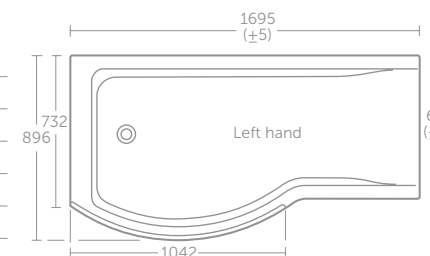

Height floor to rim:
Idealform 540mm
Idealform Plus+ 560mm