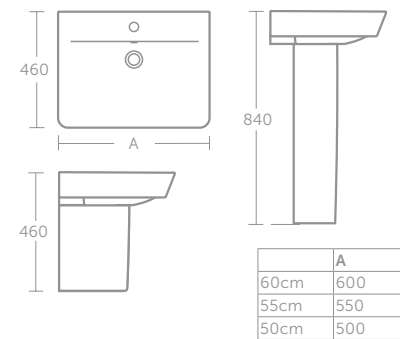

CONNECT AIR

CONNECT AIR CUBE DOUBLE VANITY BASIN 124CM

MODEL	PRICE INC VAT	SKU
124cm double vanity basin, one tap hole	£661	E027301
Basin fixing set	£18	E015767
Contemporary bottle trap	£172	E0079AA

- For use with 120cm Connect Air vanity units E0822 & E0829 see P. 190

CONNECT AIR CUBE VANITY BASIN 104CM, 84CM & 64CM

MODEL	PRICE INC VAT	SKU
104cm vanity basin, one tap hole	£478	E027401
84cm vanity basin, one taphole	£401	E027901
64cm vanity basin, one taphole	£232	E028901
Basin fixing set	£18	E015767
Contemporary bottle trap	£172	E0079AA

- For use with Connect Air vanity units, see P. 190

CONNECT AIR CUBE MINI VANITY BASIN 54CM

MODEL	PRICE INC VAT	SKU
54cm mini vanity basin, one tap hole	£176	E029601
Basin fixing set	£18	E015767
Contemporary bottle trap	£172	E0079AA

- For use with 50cm vanity unit E0817 see P. 190

CONNECT AIR CUBE BASIN 60CM, 55CM & 50CM

MODEL	PRICE INC VAT	SKU
60cm basin, one tap hole	£152	E074201
55cm basin, one tap hole	£139	E074401
50cm basin, one tap hole	£139	E240301
Full pedestal	£91	E074901
Semi-pedestal	£93	E074801
Basin fixing set	£18	E015767
Contemporary bottle trap	£172	E0079AA

- Can be used with Connect Air basin units, see P. 190

CONNECT AIR CUBE SEMI-COUNTERTOP BASIN 50CM

MODEL	PRICE INC VAT	SKU
50cm semi-countertop basin, one tap hole	£253	E030801

- Can be used with Connect Air semi-countertop unit E0837 & worktop E0839, see P. 191

Ceramic Lifetime Guarantee

CONNECT AIR

CONNECT AIR CUBE HANDRINSE BASIN 40CM

MODEL	PRICE INC VAT	SKU
40cm handrinse basin, one tap hole	£116	E074701
Small full pedestal	£90	E034601
Small semi-pedestal	£93	E034501
Basin fixing set	£18	E015767
Contemporary bottle trap	£172	E0079AA

CONNECT AIR CUBE VESSEL BASIN 60CM & 40CM