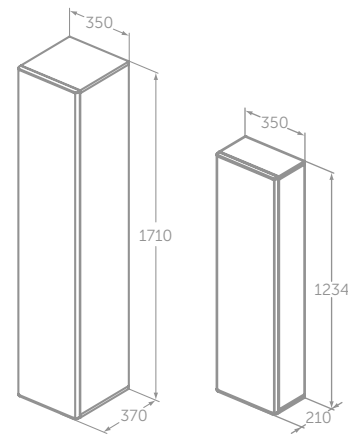

FINISHES Please add colour reference to code when ordering:

Gloss White
WG

Matt Anthracite
Y2

Dark Walnut
PA

Gold Oak
PB

STRADA II

COLUMN UNITS

MODEL	PRICE INC VAT	SKU
Strada II 35cm tall column unit		
35cm tall column unit, 1 soft close door	£856	T4305--
Strada II 35cm half column unit		
35cm half column unit, 1 soft close door	£514	T4306--
Strada II 25cm open tall column unit		
25cm open tall column unit, 4 shelves	£534	T4307--
Strada II 25cm open half column unit		
25cm open half column unit, 3 shelves	£320	T4308--