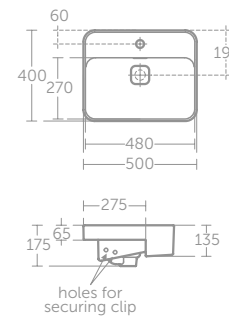

- Basin comes with chrome clicker waste
- Basin secured with fixing set provided and silicon sealant
- Can be used with Tesi semi-countertop unit T0059 see P. 181

STRADA II 45CM HANDRINSE BASIN

MODEL	PRICE INC VAT	SKU
45cm handrinse basin with overflow, one taphole – right hand	£184	E239101
45cm handrinse basin with overflow, one taphole – left hand	£184	E239201
Fixing kit for wall-mounted basins	£18	E015767