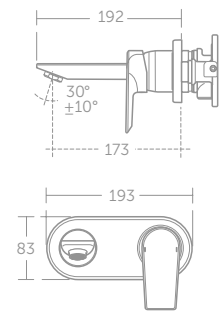

- Supplied fitted with a removable 5 litres per minute eco flow regulator
- A6578AA requires kit A5948NU

TESI BIDET MIXER

MODEL	PRICE INC VAT	SKU
Single lever bidet mixer with pop-up waste	£180	A6589AA

- Supplied fitted with a removable 5 litres per minute eco flow regulator