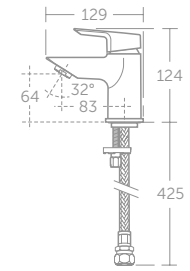

TESI

TESI BASIN MIXER

MODEL	PRICE INC VAT	SKU
Single lever basin mixer with pop-up waste	£166	A6592AA
Single lever basin mixer	£144	A6587AA

- Supplied fitted with a removable 5 litres per minute eco flow regulator

TESI MINI BASIN MIXER

MODEL	PRICE INC VAT	SKU
Single lever mini basin mixer	£144	A6588AA

- Supplied fitted with a removable 5 litres per minute eco flow regulator

TESI VESSEL BASIN MIXER

MODEL	PRICE INC VAT	SKU
Single lever vessel basin mixer	£259	A6575AA

- Supplied fitted with a removable 5 litres per minute eco flow regulator

TESI BUILT-IN BASIN MIXER

MODEL	PRICE INC VAT	SKU
Single lever built in basin mixer*	£259	A6578AA
Basin mixer built in kit	£114	A5948NU

- Supplied fitted with a removable 5 litres per minute eco flow regulator
- A6578AA requires kit A5948NU

TESI BIDET MIXER

MODEL	PRICE INC VAT	SKU
Single lever bidet mixer with pop-up waste	£180	A6589AA

- Supplied fitted with a removable 5 litres per minute eco flow regulator

TESI

TESI BATH FILLER

MODEL	PRICE INC VAT	SKU
Single lever one hole bath filler	£236	B1956AA

TESI BATH SHOWER MIXER

MODEL	PRICE INC VAT	SKU
Single lever one hole bath shower mixer with shower set	£271	B1957AA

- Handset supplied fitted with a removable 8 litres per minute eco flow regulator

TESI DUAL CONTROL BATH FILLER

MODEL	PRICE INC VAT	SKU
Dual control bath filler	£236	A6590AA

TESI DUAL CONTROL BATH SHOWER MIXER

MODEL	PRICE INC VAT	SKU
Dual control bath shower mixer with shower set	£271	A6591AA

- Handset supplied fitted with a removable 8 litres per minute eco flow regulator

TESI WALL MOUNTED BATH SHOWER MIXER

MODEL	PRICE INC VAT	SKU
Single lever exposed wall mounted bath shower mixer	£271	A6583AA

Mixers & Taps 5 Year Guarantee

Water Saving

Temperature Limit Stop

Easyfix

High Pressure