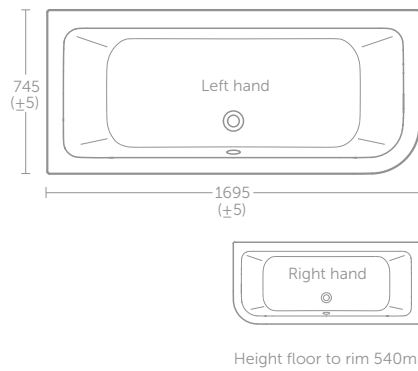

CONNECT AIR

CONNECT AIR FREESTANDING BATH 170CM X 79CM

MODEL	PRICE INC VAT	SKU
170 x 79cm freestanding bath with tap deck, no tap holes	£1,160	E113801

CONNECT AIR ASYMMETRIC DOUBLE ENDED BATH 170CM X 75CM

MODEL	PRICE INC VAT	SKU
Idealform Plus+		
170 x 75cm Asymmetric left hand bath - no tapholes	£669	E152501
170 x 75cm Asymmetric right hand bath - no tapholes	£669	E153901
170cm Asymmetric bath panel	£198	E154101

Idealform	PRICE INC VAT	SKU
170 x 75cm Asymmetric left hand bath - no tapholes	£508	E152401
170 x 75cm Asymmetric right hand bath - no tapholes	£508	E153401
170cm Asymmetric bath panel	£198	E154101

- Front panel fits left and right hand baths

CONNECT AIR SHOWER BATH 150CM X 80CM

MODEL	PRICE INC VAT	SKU
Idealform Plus+		
150x80cm Shower Bath - Left Hand	£513	E154801
150x80cm Shower Bath - Right Hand	£513	E154501
150cm Shower Bath Panel	£141	E155101
Unilux Plus+ 70cm end bath panel	£70	E483101
Shower Bath Screen with Access Panel	£418	E1137EO

Idealform	PRICE INC VAT	SKU
150x80cm Shower Bath - Left Hand	£369	E154701
150x80cm Shower Bath - Right Hand	£369	E154401
150cm Shower Bath Panel	£141	E155101
Unilux 70cm end bath panel	£70	E316901
Shower Bath Screen with Access Panel	£418	E1137EO

- Shower screen & front panel fits left and right hand baths

CONNECT AIR SHOWER BATH 170CM X 80CM

MODEL	PRICE INC VAT	SKU
Idealform Plus+		
170x80cm Shower Bath - Left Hand	£512	E114301
170x80cm Shower Bath - Right Hand	£512	E114501
170cm Shower Bath Panel	£140	E108201
Unilux Plus+ 70cm end bath panel	£70	E483101
Shower Bath Screen with Access Panel	£418	E1137EO