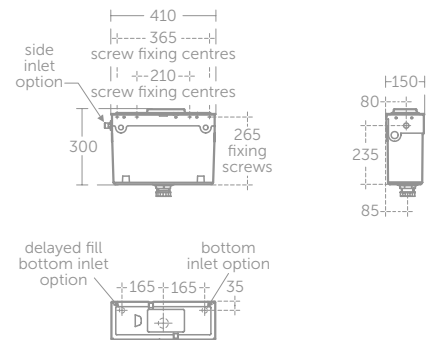

CONCEPT ACCESSORIES

ROBE HOOK

MODEL	PRICE INC VAT	SKU
W.24 H.24 D.85mm	£26	N1380AA

WALL HUNG SOAP BASKET

MODEL	PRICE INC VAT	SKU
W.164 H.26 D.123mm	£67	A9158AA

WALL HUNG CORNER SOAP BASKET

MODEL	PRICE INC VAT	SKU
W.205 H.26 D.144mm	£79	A9157AA