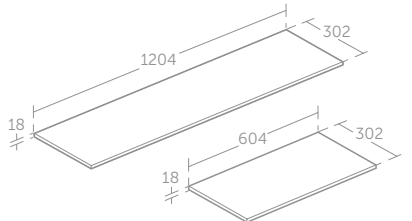

CONNECT AIR

CONNECT AIR FREE STANDING VANITY UNIT 60CM WITH TWO DRAWERS

MODEL	PRICE INC VAT	SKU
60cm Free standing vanity unit	£511	E0836--

- Use with universal space saving syphon EE23033967 (space saving waste required, purchased separately)
- Use with 64cm vanity basin E028901 see P. 188

CONNECT AIR COLUMN UNITS WITH ONE DOOR

MODEL	PRICE INC VAT	SKU
40cm Tall Column Unit 1 door	£597	E0832--
40cm Half Column Unit 1 door	£483	E0834--

- Column units are reversible and can be hung with left or right hand opening
- Tall column five shelves (one fixed, four adjustable glass shelves)
- Half column three shelves (one fixed, two adjustable glass shelves)

CONNECT AIR

CONNECT AIR WORKTOP FOR VANITY UNIT

MODEL	PRICE INC VAT	SKU
120cm Worktop for Vessel Installation	£135	E0852--
100cm Worktop for Vessel Installation	£114	E0851--
80cm Worktop for Vessel Installation	£102	E0849--
60cm Worktop for Vessel Installation	£91	E0848--

- Use with vanity units for vessel basin installations

CONNECT AIR SEMI-COUNTERTOP AND WC WORKTOPS 120CM/60CM

MODEL	PRICE INC VAT	SKU
120cm Worktop	£105	E0841--
60cm Worktop	£78	E0839--

- 60cm worktop to be used with semi-countertop basin unit E0837 or WC unit E1149 see P.191
- 120cm worktop to be used when installing semi-countertop basin and WC units side by side

LEGS FOR VANITY UNITS

MODEL	PRICE INC VAT	SKU
Leg Large (individual)	£47	E044767
Leg Small (individual)	£31	E039867

- Large leg for vanity units with vanity basins, height from floor to rim 861mm-886mm
- Small leg for vessel basin installations & basin units, height from floor to rim 840mm-865mm

FINISHES Please add colour reference to code when ordering:

FINISHES Please add colour reference to code when ordering: