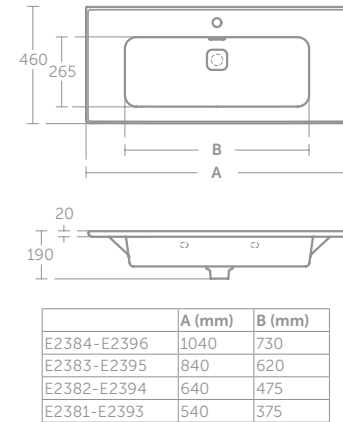

STRADA II

STRADA II 124CM VANITY BASIN

MODEL	PRICE INC VAT	SKU
124cm vanity basin with overflow, two tapholes	£662	E238501
124cm vanity basin with overflow, no tapholes	£662	E239701
Semi-pedestal	£103	T299601
Fixing kit for wall-mounted basins	£18	E015767

- Basin comes with chrome clicker waste
- Can be used with Strada II wall mounted vanity basin unit T4298 see P. 181

STRADA II VANITY BASIN 104CM, 84CM, 64CM, 54CM

MODEL	PRICE INC VAT	SKU
104cm vanity basin with overflow, one taphole	£552	E238401
104cm vanity basin with overflow, no taphole	£552	E239601
84cm vanity basin with overflow, one taphole	£455	E238301
84cm vanity basin with overflow, no taphole	£455	E239501
64cm vanity basin with overflow, one taphole	£301	E238201
64cm vanity basin with overflow, no taphole	£301	E239401
54cm vanity basin with overflow, one taphole	£225	E238101
54cm vanity basin with overflow, no taphole	£225	E239301
Semi-pedestal	£103	T299601
Fixing kit for wall-mounted basins	£18	E015767

- Basin comes with chrome clicker waste
- Can be used with Strada II wall mounted vanity basin units see P. 181 OR Tesi wall mounted or floorstanding vanity basin units see P. 202

STRADA II BASIN 100CM, 80CM, 60CM, 50CM

MODEL	PRICE INC VAT	SKU
100cm basin with overflow, one taphole	£505	E238901
100cm basin with overflow, no taphole	£505	E240201
80cm basin with overflow, one taphole	£415	E238801
80cm basin with overflow, no taphole	£415	E240101
60cm basin with overflow, one taphole	£275	E238701
60cm basin with overflow, no taphole	£275	E239901
50cm basin with overflow, one taphole	£218	E238601
50cm basin with overflow, no taphole	£218	E239801
Semi-pedestal	£103	T299601
Fixing kit for wall-mounted basins	£18	E015767