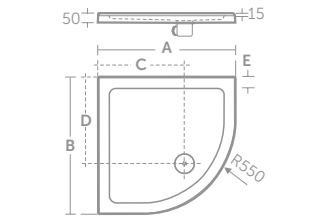

SIMPLICITY SHOWER TRAYS

SQUARE LOW PROFILE UPSTAND TRAY

MODEL	PRICE INC VAT	SKU
760mm square, upstand	£185	L511301
800mm square, upstand	£214	L511401
900mm square, upstand	£304	L511501
Riser kit for trays up to 1200mm	£94	L630901
Flexible Waste Pipe	£14	L630801

- Upstand on all 4 sides
- Includes 90mm chrome fast flow waste

Size (mm)	A	B	C	D	E
760 x 760	770	770	385	190	67
800 x 800	810	810	405	190	67
900 x 900	910	910	455	190	67

RECTANGULAR LOW PROFILE UPSTAND TRAY

MODEL	PRICE INC VAT	SKU
900 x 760mm upstand	£304	L511601
1000 x 800mm upstand	£328	L511701
1200 x 760mm upstand	£334	L511801
1200 x 800mm upstand	£353	L511901
1200 x 900mm upstand	£387	L512001
1400 x 900mm upstand	£412	L512101
Riser kit for trays up to 1200mm	£94	L630901
Extension riser kit for trays over 1200mm	£41	L631201
Flexible Waste Pipe	£14	L630801

- Upstand on all 4 sides
- Includes 90mm chrome fast flow waste

Size (mm)	A	B	C	D	E
900 x 760	910	770	455	190	67
1000 x 800	1010	810	505	190	67
1200 x 760	1210	770	605	190	67
1200 x 800	1210	810	605	190	67
1200 x 900	1210	910	605	190	67
1400 x 900	1410	910	705	190	67

QUADRANT LOW PROFILE UPSTAND TRAY

MODEL	PRICE INC VAT	SKU
800mm quadrant upstand tray	£219	L512301
900mm quadrant upstand tray	£236	L512501
Quadrant Riser Kit	£109	L631001
Flexible Waste Pipe	£14	L630801

- Upstand on all 2 straight sides
- Includes 90mm chrome fast flow waste

Size (mm)	A	B	C	D	E
800 x 800	810	810	512	512	67
900 x 900	910	910	612	612	67

SYNERGY WET ROOM PANELS

ALCOVE OR CORNER INSTALLATION EXAMPLE: WETROOM PANEL

Panel (mm)	A width (mm)	C width (mm)
700	638	650-994
760	698	650-994
800	738	650-994
900	838	650-994
1000	938	650-994
1200	1138	650-994
1400	1338	650-994
1600	1538	650-994

1. Max width 1494 with extended bracing bracket
2. 1200 wetroom panel
   - Straight bracing bracket

ALCOVE OR CORNER INSTALLATION EXAMPLE: WETROOM PANEL WITH RETURN