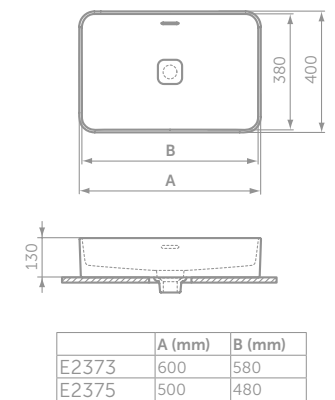

- Basin secured with fixing set provided and silicon sealant

178

STRADA II

STRADA II RECTANGULAR VESSEL BASIN WITH TAP DECK 60CM, 50CM

MODEL	PRICE INC VAT	SKU
60cm rectangular vessel basin with overflow, one taphole	£301	E237201
50cm rectangular vessel basin with overflow, one taphole	£238	E237601