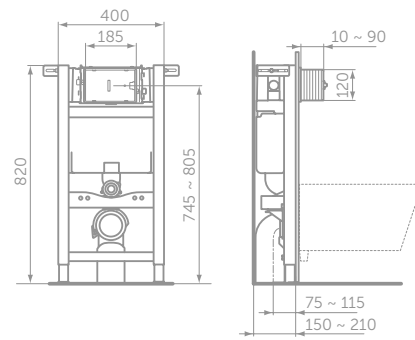

PROSYS IN WALL FRAMES & CONCEALED CISTERNS

PROSYS WC FRAMES

MODEL	PRICE INC VAT	SKU
Mechanical wall hung frame 82cm height, 15cm depth, front or top actuation CL2	£287	R014067
Pneumatic wall hung frame 82cm height, 15cm depth, front or top actuation CL2	£304	R031267
Mechanical wall hung frame 115cm height, 12cm depth, front actuation CL2	£287	R015367
Pneumatic wall hung frame 115cm height, 12cm depth, front actuation CL2	£304	R031367
Free standing mechanical wall hung frame 115cm height, 12cm depth, front actuation CL2	£319	R031467
Half frame for wall hung WC pans (no cistern)	£169	R010067