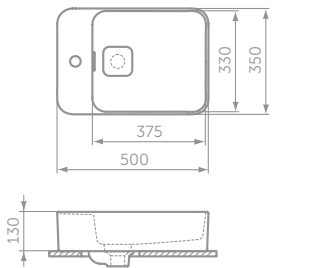

STRADA II

STRADA II 124CM VANITY BASIN

MODEL	PRICE INC VAT	SKU
124cm vanity basin with overflow, two tapholes	£662	E238501
124cm vanity basin with overflow, no tapholes	£662	E239701
Semi-pedestal	£103	T299601
Fixing kit for wall-mounted basins	£18	E015767

- Basin comes with chrome clicker waste
- Can be used with Strada II wall mounted vanity basin unit T4298 see P. 181

STRADA II VANITY BASIN 104CM, 84CM, 64CM, 54CM

MODEL	PRICE INC VAT	SKU
104cm vanity basin with overflow, one taphole	£552	E238401
104cm vanity basin with overflow, no taphole	£552	E239601
84cm vanity basin with overflow, one taphole	£455	E238301
84cm vanity basin with overflow, no taphole	£455	E239501
64cm vanity basin with overflow, one taphole	£301	E238201
64cm vanity basin with overflow, no taphole	£301	E239401
54cm vanity basin with overflow, one taphole	£225	E238101
54cm vanity basin with overflow, no taphole	£225	E239301
Semi-pedestal	£103	T299601
Fixing kit for wall-mounted basins	£18	E015767

- Basin comes with chrome clicker waste
- Can be used with Strada II wall mounted vanity basin units see P. 181 OR Tesi wall mounted or floorstanding vanity basin units see P. 202

STRADA II BASIN 100CM, 80CM, 60CM, 50CM

MODEL	PRICE INC VAT	SKU
100cm basin with overflow, one taphole	£505	E238901
100cm basin with overflow, no taphole	£505	E240201
80cm basin with overflow, one taphole	£415	E238801
80cm basin with overflow, no taphole	£415	E240101
60cm basin with overflow, one taphole	£275	E238701
60cm basin with overflow, no taphole	£275	E239901
50cm basin with overflow, one taphole	£218	E238601
50cm basin with overflow, no taphole	£218	E239801
Semi-pedestal	£103	T299601
Fixing kit for wall-mounted basins	£18	E015767