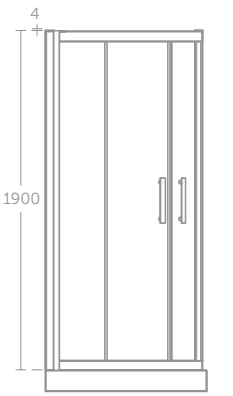

Offset Quadrant enclosure	Dim. A Width (mm)	Dim. B Opening (mm)	Dim. C Width (mm)
900x800	855-880	448	755-780
1200x900	1155-1180	535	855-880