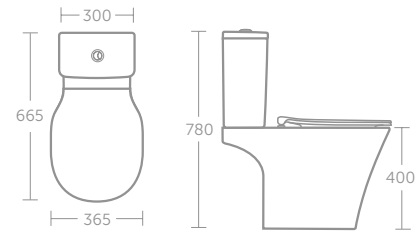

Light Grey Wood carcass & fronts / Matt White trim
PS

Matt Dark Brown carcass & fronts / Matt White trim
YY

CONNECT AIR

CONNECT AIR CUBE AQUABLADE® CLOSE COUPLED TOILET

MODEL	PRICE INC VAT	SKU
Close coupled WC bowl, horizontal outlet	£271	E009701
Cube cistern with dual flush, 6/4 litres	£210	E191801
Cube cistern with dual flush, 4/2.6 litres	£210	E191501
Slim seat & cover, soft close, quick release	£158	E081101
Slim seat & cover	£110	E080901
Soft close seat & cover, quick release	£158	E081401
Normal close seat & cover	£110	E081201