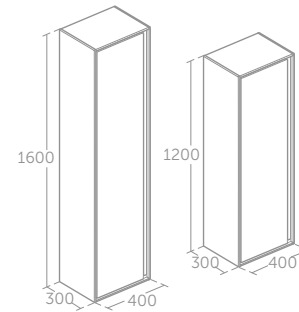

CONNECT AIR COLUMN UNITS WITH ONE DOOR

MODEL	PRICE INC VAT	SKU
40cm Tall Column Unit 1 door	£597	E0832--
40cm Half Column Unit 1 door	£483	E0834--

- Column units are reversible and can be hung with left or right hand opening
- Tall column five shelves (one fixed, four adjustable glass shelves)
- Half column three shelves (one fixed, two adjustable glass shelves)