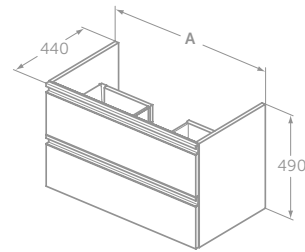

TESI WALL MOUNTED VANITY BASIN UNIT 2 DRAWERS 100CM, 80CM, 60CM, 50CM

MODEL	PRICE INC VAT	SKU
Tesi Basin Unit 100cm 2 Drawer	£666	T0052--
Tesi Basin Unit 80cm 2 Drawer	£563	T0051--
Tesi Basin Unit 60cm 2 Drawer	£533	T0050--
Tesi Basin Unit 50cm 2 Drawer	£489	T0039--

- Use with universal space saving syphon EE23033967 (space saving waste required, purchased separately)
- For use with Tesi vanity basins, see P. 200

	A (mm)		A (mm)
T0052	1000	T0050	600
T0051	800	T0039	500

TESI WALL MOUNTED VANITY BASIN UNIT 1 DRAWER 100CM, 80CM, 60CM, 50CM

MODEL	PRICE INC VAT	SKU
Tesi Basin Unit 100cm 1 Drawer	£533	T0048--
Tesi Basin Unit 80cm 1 Drawer	£452	T0047--
Tesi Basin Unit 60cm 1 Drawer	£400	T0046--
Tesi Basin Unit 50cm 1 Drawer	£378	T2689--

- Use with universal space saving syphon EE23033967 (space saving waste required, purchased separately)
- For use with Tesi vanity basins, see P. 200

	A (mm)		A (mm)
T0048	1000	T0046	600
T0047	800	T2689	500

TESI 50CM WALL MOUNTED SHORT PROJECTION VANITY BASIN UNIT 1 DRAWER

MODEL	PRICE INC VAT	SKU
Basin Unit 50cm 1 Drawer, Short Projection	£378	T0045--

- Use with universal space saving syphon EE23033967 (space saving waste required, purchased separately)
- For use with Tesi 50cm short projection vanity basin T351101 see P. 200

TESI 65CM FLOOR STANDING SEMI-COUNTERTOP BASIN UNIT

MODEL	PRICE INC VAT	SKU
Semi Countertop Unit 65cm Floorstanding 2 Doors	£318	T0059--

- Use with universal space saving syphon EE23033967 (space saving waste required, purchased separately)
- For use with Tesi 55cm semi-countertop basin T352601 see P. 201

FINISHES Please add colour reference to code when ordering:

*Please note: Silk Black only available in 80cm and 60cm 2 drawer vanity basin units

TESI 60CM FLOOR STANDING VANITY BASIN UNIT