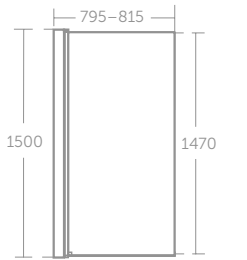

CONNECT 2 SHOWER ENCLOSURES

CONNECT 2 SLIDER DOORS - CORNER

MODEL	PRICE INC VAT	SKU
1000mm slider door - bright silver finish	£513	K9394EO
1000mm slider door - silk black	£705	K9394V3
1100mm slider door	£525	K9395EO
1200mm slider door - bright silver finish	£556	K9396EO
1200mm slider door - silk black	£765	K9396V3
1400mm slider door	£599	K9426EO
700mm side panel	£266	K9412EO
760mm side panel	£272	K9413EO
800mm side panel	£284	K9415EO
900mm side panel	£309	K9416EO
1000mm side panel	£334	K9578EO

- Height 1950mm
- 6mm clear safety glass
- Bright silver finish & solid chrome plated handles
- 1000mm & 1200mm doors & side panels also available in silk black finish
- Smooth running wheels
- Concealed fixings with easy click covers & top caps
- Suitable for installation on a tray or wetroom floor
- Horizontal adjustment up to 25mm per profile

Slider Door	A (mm)	B (mm)
1000	950-1000	357
1100	1050-1100	407
1200	1150-1200	457
1400	1350-1400	557

Panel	C (mm)
700	655-705
760	715-765
800	755-805
900	855-905
1000	955-1005

CONNECT 2 SLIDER, 2 DOORS - ALCOVE

MODEL	PRICE INC VAT	SKU
1500mm 2 door slider	£661	K9427EO
1700mm 2 door slider	£692	K9434EO

- Height 1950mm
- 6mm clear safety glass
- Bright silver finish & solid chrome plated handles
- Smooth running wheels
- Concealed fixings with easy click covers & top caps
- Suitable for installation on a tray or wetroom floor
- Horizontal adjustment up to 50mm per profile

Slider Door	A (mm)	B (mm)
1500	1450-1500	585
1700	1650-1700	685

MODEL	PRICE INC VAT	SKU
1500mm 2 door slider	£661	K9427EO
1700mm 2 door slider	£692	K9434EO
700mm side panel	£266	K9412EO
760mm side panel	£272	K9413EO
800mm side panel	£284	K9415EO
900mm side panel	£309	K9416EO
1000mm side panel	£334	K9578EO