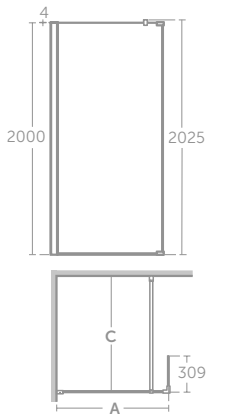

SIMPLICITY SHOWER TRAYS

SQUARE LOW PROFILE UPSTAND TRAY

MODEL	PRICE INC VAT	SKU
760mm square, upstand	£185	L511301
800mm square, upstand	£214	L511401
900mm square, upstand	£304	L511501
Riser kit for trays up to 1200mm	£94	L630901
Flexible Waste Pipe	£14	L630801

- Upstand on all 4 sides
- Includes 90mm chrome fast flow waste

Size (mm)	A	B	C	D	E
760 x 760	770	770	385	190	67
800 x 800	810	810	405	190	67
900 x 900	910	910	455	190	67

RECTANGULAR LOW PROFILE UPSTAND TRAY

MODEL	PRICE INC VAT	SKU
900 x 760mm upstand	£304	L511601
1000 x 800mm upstand	£328	L511701
1200 x 760mm upstand	£334	L511801
1200 x 800mm upstand	£353	L511901
1200 x 900mm upstand	£387	L512001
1400 x 900mm upstand	£412	L512101
Riser kit for trays up to 1200mm	£94	L630901
Extension riser kit for trays over 1200mm	£41	L631201
Flexible Waste Pipe	£14	L630801

- Upstand on all 4 sides
- Includes 90mm chrome fast flow waste

Size (mm)	A	B	C	D	E
900 x 760	910	770	455	190	67
1000 x 800	1010	810	505	190	67
1200 x 760	1210	770	605	190	67
1200 x 800	1210	810	605	190	67
1200 x 900	1210	910	605	190	67
1400 x 900	1410	910	705	190	67

QUADRANT LOW PROFILE UPSTAND TRAY

MODEL	PRICE INC VAT	SKU
800mm quadrant upstand tray	£219	L512301
900mm quadrant upstand tray	£236	L512501
Quadrant Riser Kit	£109	L631001
Flexible Waste Pipe	£14	L630801

- Upstand on all 2 straight sides
- Includes 90mm chrome fast flow waste

Size (mm)	A	B	C	D	E
800 x 800	810	810	512	512	67
900 x 900	910	910	612	612	67

SYNERGY WET ROOM PANELS

ALCOVE OR CORNER INSTALLATION EXAMPLE: WETROOM PANEL

Panel (mm)	A width (mm)	C width (mm)
700	638	650-994
760	698	650-994
800	738	650-994
900	838	650-994
1000	938	650-994
1200	1138	650-994
1400	1338	650-994
1600	1538	650-994

1. Max width 1494 with extended bracing bracket
2. 1200 wetroom panel
   - Straight bracing bracket

ALCOVE OR CORNER INSTALLATION EXAMPLE: WETROOM PANEL WITH RETURN