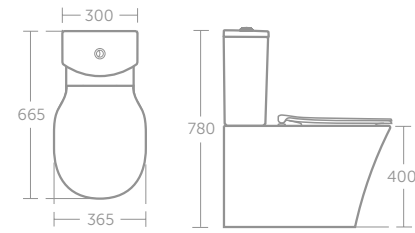

MODEL	PRICE INC VAT	SKU
Close coupled back-to-wall WC bowl, horizontal outlet	£338	E013701
Arc cistern with dual flush valve, 6/4 litres	£210	E191901
Arc cistern with dual flush valve, 4/2.5 litres	£210	E080801
Slim seat & cover, soft close, quick release	£158	E081101
Slim seat & cover	£110	E080901
Soft close seat & cover, quick release	£158	E081401
Normal close seat & cover	£110	E081201