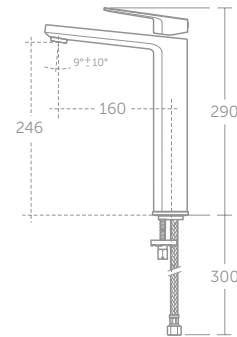

TONIC II

TONIC II BASIN MIXER

MODEL	PRICE INC VAT	SKU
Single Lever Basin Mixer	£297	A6327AA

- Suitable for high pressure only.
- Swivel outlet to direct water stream
- 5 litres per minute eco-flow regulator fitted

TONIC II MINI BASIN MIXER

MODEL	PRICE INC VAT	SKU
Single lever mini basin mixer	£283	A6331AA

- Suitable for high pressure only.
- Swivel outlet to direct water stream
- 5 litres per minute eco-flow regulator fitted

TONIC II VESSEL BASIN MIXER

MODEL	PRICE INC VAT	SKU
Single Lever Vessel Basin Mixer	£436	A6329AA

- Suitable for high pressure only.
- Swivel outlet to direct water stream
- 5 litres per minute eco-flow regulator fitted

TONIC II HIGH SPOUT BASIN MIXER

MODEL	PRICE INC VAT	SKU
Single lever High Spout Basin Mixer	£354	A6333AA

- Suitable for high pressure only.
- Swivel outlet to direct water stream
- 5 litres per minute eco-flow regulator fitted
- Requires built in kit A5948NU

TONIC II BUILT-IN BASIN MIXER

MODEL	PRICE INC VAT	SKU
Single lever Wall Mounted Basin Mixer - 180mm spout	£331	A6334AA
Single lever Wall Mounted Basin Mixer - 225mm spout	£331	A6335AA
Basin mixer built in kit	£114	A5948NU

- Suitable for high pressure only.
- Swivel outlet to direct water stream
- 5 litres per minute eco-flow regulator fitted
- Requires built in kit A5948NU

Mixers & Taps 5 Year Guarantee

Water Saving

Temperature Limit Stop

Easyfix

High Pressure

TONIC II

TONIC II BIDET MIXER

MODEL	PRICE INC VAT	SKU
Single Lever Bidet Mixer	£320	A6336AA

- Suitable for high pressure only.
- Swivel outlet to direct water stream

TONIC II BATH FILLER

MODEL	PRICE INC VAT	SKU
Dual Control Bath Filler	£392	A6353AA

- Suitable for high pressure only.
- Swivel outlet to direct water stream

TONIC II BATH SHOWER MIXER