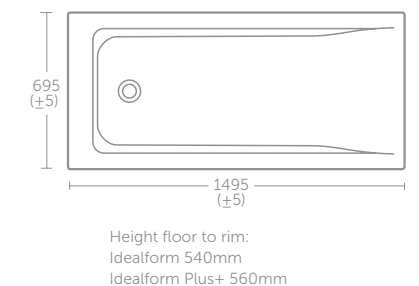

Baths 25 Year Guarantee