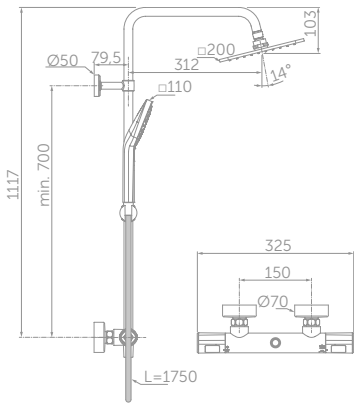

CERATHERM T100 DUAL SHOWER MIXERS

MODEL	PRICE INC VAT	SKU
Dual exposed thermostatic shower mixer pack with Idealrain M1 ø200mm square rainshower, Idealrain Evo diamond handspray kit and hose 1.75m hose	£536	A7242AA