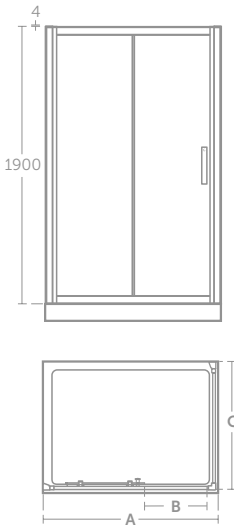

SYNERGY SHOWER ENCLOSURES

SYNERGY SLIDER DOOR - ALCOVE

MODEL	PRICE INC VAT	SKU
1000mm door	£909	L6288EO
1200mm door	£941	L6289EO
1400mm door	£1,018	L6290EO
1700mm door	£1,122	L6617EO

- Height 1900mm
- Bright silver finish & solid chrome plated handle
- Exposed glass edge on door for a touch of luxury
- Smooth running wheels
- Clear safety glass
- Horizontal adjustment up to 50mm
- Concealed seals
- Concealed fixings with easy click covers & top caps
- Suitable for installation on a tray or wetroom floor
- Magnetic seals encased in aluminium

Slider door	Dim. A Width (mm)	Dim. B Opening (mm)
1000	950-1000	382
1200	1150-1200	435
1400	1350-1400	535
1700	1650-1700	685

SYNERGY SHOWER ENCLOSURES

SYNERGY INFOLD DOORS - ALCOVE

MODEL	PRICE INC VAT	SKU
760mm door	£786	L6206EO
800mm door	£823	L6207EO
900mm door	£888	L6208EO
1000mm door	£952	L6209EO

- Height 1900mm
- Bright silver finish & solid chrome plated handle
- Triple smooth running wheels
- Suitable for installation on a tray or wetroom floor
- Concealed seals
- Clear safety glass
- Horizontal adjustment up to 50mm
- Concealed fixings with easy click covers & top caps
- Magnetic seals encased in aluminium

Infold door	Dim. A Width (mm)	Dim. B Opening (mm)
760	710-760	414
800	750-800	455
900	850-900	556
1000	950-1000	609

SYNERGY SLIDER DOOR - CORNER

MODEL	PRICE INC VAT	SKU
1000mm door	£909	L6288EO
1200mm door	£941	L6289EO
1400mm door	£1,018	L6290EO
1700mm door	£1,122	L6617EO
700mm side panel	£421	L6199EO
760mm side panel	£443	L6216EO
800mm side panel	£464	L6217EO
900mm side panel	£495	L6218EO
1000mm side panel	£527	L6219EO