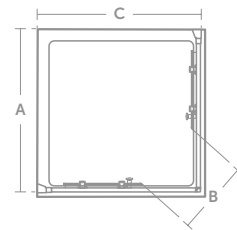

Corner entry enclosure	Dim. A Width (mm)	Dim. B Opening (mm)	Dim. C Width (mm)
800	753-778	385	753-778
900	853-878	455	853-878
1000	953-978	455	953-978

SYNERGY PENTAGON ENCLOSURES

MODEL	PRICE INC VAT	SKU
800mm enclosure	£1,161	L6214EO
900mm enclosure	£1,251	L6215EO
Simplicity low profile 900mm shower tray	£252	L511101