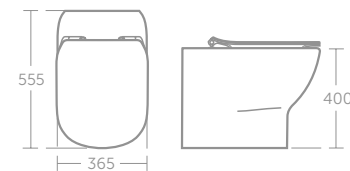

MODEL	PRICE INC VAT	SKU
Back to wall toilet bowl with Aquablade technology	£266	T353501
Back-to wall toilet bowl with Aquablade technology - silk white	£346	T0077V1
Back-to wall toilet bowl with Aquablade technology - silk black	£399	T0077V3
Prosys 120 concealed cistern with dual flush 6/4 litres, mechanical actuation	£156	R031767
Slim seat & cover, soft close, quick release	£127	T352701
Slim seat & cover - slow close, silk white	£165	T3527V1
Slim seat & cover - slow close, silk black	£190	T3527V3
Slim seat & cover	£69	T352801
Oleas M1 mechanical dual flushplate, Ideal Standard- Chrome	£56	R0115AA

- Can be used with Tesi WC unit U8539 and worktop see P. 203
- For full range of Prosys frames and flushplates see P. 252-256