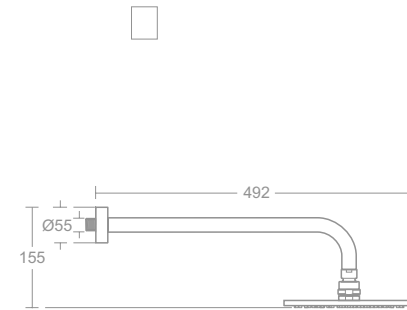

IDEALRAIN RAINSHOWERS

CUBE M1 RAINSHOWER Ø 200MM

MODEL	PRICE INC VAT	SKU
Cube rainshower head - chrome	£218	B0024AA
Cube rainshower head - silk black	£294	B0024XG
400mm horizontal arm - chrome	£89	B9445AA
400mm horizontal arm - silk black	£121	B9445XG
300mm horizontal arm	£81	B9444AA
150mm vertical arm - chrome	£61	B9446AA
150mm vertical arm - silk black	£81	B9446XG

- Removable 12 litres per minute flow regulator.

Horizontal Arm	A dimension
300mm	392mm
400mm	492mm

CUBE L1 RAINSHOWER Ø 300MM

MODEL	PRICE INC VAT	SKU
Cube rainshower head	£570	A5805AA
400mm horizontal arm	£89	B9445AA
300mm horizontal arm	£81	B9444AA
150mm vertical arm	£61	B9446AA

- Removable 12 litres per minute flow regulator.

Horizontal Arm	A dimension
300mm	442mm
400mm	542mm

S1 SHOWERHEAD WITH ANGLED ARM Ø 100MM

MODEL	PRICE INC VAT	SKU
Rainshower head with angled arm	£113	B9436AA

- Removable 12 litres per minute flow regulator.

M1 RAINSHOWER Ø 200MM

MODEL	PRICE INC VAT	SKU
Rainshower head	£174	B9442AA
400mm horizontal arm	£89	B9445AA
Idealrain L1 wall arm 300mm chrome	£81	B9444AA
Idealrain L1 ceiling arm 150mm chrome	£61	B9446AA

- Removable 12 litres per minute flow regulator.

Horizontal Arm	A dimension
300mm	392mm
400mm	492mm

IDEALRAIN RAINSHOWERS

L1 RAINSHOWER Ø 300MM

MODEL	PRICE INC VAT	SKU
Idealrain L1 rainshower 300mm chrome	£447	A5803AA
Idealrain wall arm 400mm chrome	£89	B9445AA
300mm horizontal arm	£81	B9444AA
150mm vertical arm	£61	B9446AA

- Removable 12 litres per minute flow regulator.

Horizontal Arm	A dimension
300mm	442mm
400mm	542mm

DUAL SHOWER SYSTEM Ø 200MM