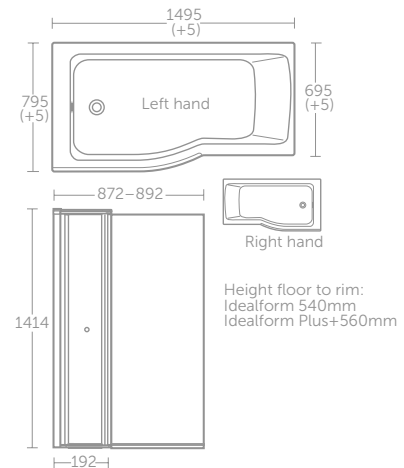

CONNECT AIR

CONNECT AIR FREESTANDING BATH 170CM X 79CM

MODEL	PRICE INC VAT	SKU
170 x 79cm freestanding bath with tap deck, no tap holes	£1,160	E113801

CONNECT AIR ASYMMETRIC DOUBLE ENDED BATH 170CM X 75CM

MODEL	PRICE INC VAT	SKU
Idealform Plus+		
170 x 75cm Asymmetric left hand bath - no tapholes	£669	E152501
170 x 75cm Asymmetric right hand bath - no tapholes	£669	E153901
170cm Asymmetric bath panel	£198	E154101

Idealform	PRICE INC VAT	SKU
170 x 75cm Asymmetric left hand bath - no tapholes	£508	E152401
170 x 75cm Asymmetric right hand bath - no tapholes	£508	E153401
170cm Asymmetric bath panel	£198	E154101

- Front panel fits left and right hand baths

CONNECT AIR SHOWER BATH 150CM X 80CM

MODEL	PRICE INC VAT	SKU
Idealform Plus+		
150x80cm Shower Bath - Left Hand	£513	E154801
150x80cm Shower Bath - Right Hand	£513	E154501
150cm Shower Bath Panel	£141	E155101
Unilux Plus+ 70cm end bath panel	£70	E483101
Shower Bath Screen with Access Panel	£418	E1137EO

Idealform	PRICE INC VAT	SKU
150x80cm Shower Bath - Left Hand	£369	E154701
150x80cm Shower Bath - Right Hand	£369	E154401
150cm Shower Bath Panel	£141	E155101
Unilux 70cm end bath panel	£70	E316901
Shower Bath Screen with Access Panel	£418	E1137EO

- Shower screen & front panel fits left and right hand baths

CONNECT AIR SHOWER BATH 170CM X 80CM

MODEL	PRICE INC VAT	SKU
Idealform Plus+		
170x80cm Shower Bath - Left Hand	£512	E114301
170x80cm Shower Bath - Right Hand	£512	E114501
170cm Shower Bath Panel	£140	E108201
Unilux Plus+ 70cm end bath panel	£70	E483101
Shower Bath Screen with Access Panel	£418	E1137EO