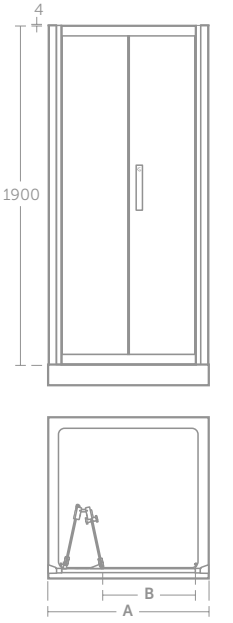

SYNERGY SHOWER ENCLOSURES

SYNERGY SLIDER DOOR - ALCOVE

MODEL	PRICE INC VAT	SKU
1000mm door	£909	L6288EO
1200mm door	£941	L6289EO
1400mm door	£1,018	L6290EO
1700mm door	£1,122	L6617EO

- Height 1900mm
- Bright silver finish & solid chrome plated handle
- Exposed glass edge on door for a touch of luxury
- Smooth running wheels
- Clear safety glass
- Horizontal adjustment up to 50mm
- Concealed seals
- Concealed fixings with easy click covers & top caps
- Suitable for installation on a tray or wetroom floor
- Magnetic seals encased in aluminium

Slider door	Dim. A Width (mm)	Dim. B Opening (mm)
1000	950-1000	382
1200	1150-1200	435
1400	1350-1400	535
1700	1650-1700	685

SYNERGY SHOWER ENCLOSURES

SYNERGY INFOLD DOORS - ALCOVE

MODEL	PRICE INC VAT	SKU
760mm door	£786	L6206EO
800mm door	£823	L6207EO
900mm door	£888	L6208EO
1000mm door	£952	L6209EO

- Height 1900mm
- Bright silver finish & solid chrome plated handle
- Triple smooth running wheels
- Suitable for installation on a tray or wetroom floor
- Concealed seals
- Clear safety glass
- Horizontal adjustment up to 50mm
- Concealed fixings with easy click covers & top caps
- Magnetic seals encased in aluminium

Infold door	Dim. A Width (mm)	Dim. B Opening (mm)
760	710-760	414
800	750-800	455
900	850-900	556
1000	950-1000	609

SYNERGY SLIDER DOOR - CORNER

MODEL	PRICE INC VAT	SKU
1000mm door	£909	L6288EO
1200mm door	£941	L6289EO
1400mm door	£1,018	L6290EO
1700mm door	£1,122	L6617EO
700mm side panel	£421	L6199EO
760mm side panel	£443	L6216EO
800mm side panel	£464	L6217EO
900mm side panel	£495	L6218EO
1000mm side panel	£527	L6219EO