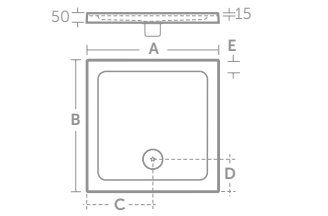

SIMPLICITY SHOWER TRAYS

SQUARE LOW PROFILE UPSTAND TRAY

MODEL	PRICE INC VAT	SKU
760mm square, upstand	£185	L511301
800mm square, upstand	£214	L511401
900mm square, upstand	£304	L511501
Riser kit for trays up to 1200mm	£94	L630901
Flexible Waste Pipe	£14	L630801

- Upstand on all 4 sides
- Includes 90mm chrome fast flow waste

Size (mm)	A	B	C	D	E
760 x 760	770	770	385	190	67
800 x 800	810	810	405	190	67
900 x 900	910	910	455	190	67

RECTANGULAR LOW PROFILE UPSTAND TRAY

MODEL	PRICE INC VAT	SKU
900 x 760mm upstand	£304	L511601
1000 x 800mm upstand	£328	L511701
1200 x 760mm upstand	£334	L511801
1200 x 800mm upstand	£353	L511901
1200 x 900mm upstand	£387	L512001
1400 x 900mm upstand	£412	L512101
Riser kit for trays up to 1200mm	£94	L630901
Extension riser kit for trays over 1200mm	£41	L631201
Flexible Waste Pipe	£14	L630801

- Upstand on all 4 sides
- Includes 90mm chrome fast flow waste

Size (mm)	A	B	C	D	E
900 x 760	910	770	455	190	67
1000 x 800	1010	810	505	190	67
1200 x 760	1210	770	605	190	67
1200 x 800	1210	810	605	190	67
1200 x 900	1210	910	605	190	67
1400 x 900	1410	910	705	190	67

QUADRANT LOW PROFILE UPSTAND TRAY

MODEL	PRICE INC VAT	SKU
800mm quadrant upstand tray	£219	L512301
900mm quadrant upstand tray	£236	L512501
Quadrant Riser Kit	£109	L631001
Flexible Waste Pipe	£14	L630801

- Upstand on all 2 straight sides
- Includes 90mm chrome fast flow waste

Size (mm)	A	B	C	D	E
800 x 800	810	810	512	512	67
900 x 900	910	910	612	612	67

SYNERGY WET ROOM PANELS

ALCOVE OR CORNER INSTALLATION EXAMPLE: WETROOM PANEL

Panel (mm)	A width (mm)	C width (mm)
700	638	650-994
760	698	650-994
800	738	650-994
900	838	650-994
1000	938	650-994
1200	1138	650-994
1400	1338	650-994
1600	1538	650-994

1. Max width 1494 with extended bracing bracket
2. 1200 wetroom panel
   - Straight bracing bracket

ALCOVE OR CORNER INSTALLATION EXAMPLE: WETROOM PANEL WITH RETURN