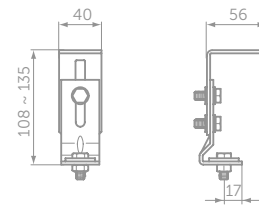

MODEL	PRICE INC VAT	SKU
Corner installation kit (for 1150mm high frames only)	£331	R018567