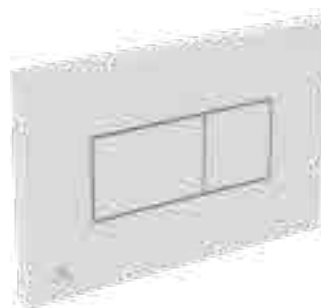

SOLEA P2 PNEUMATIC DUAL FLUSHPLATE

MODEL	PRICE INC VAT	SKU
White	£56	R0110AC
Chrome	£62	R0110AA
Brushed Chrome	£62	R0110JG
Black	£71	R0110A6