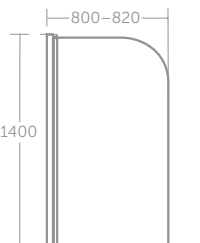

CONNECT 2 SHOWER ENCLOSURES

CONNECT 2 SLIDER DOORS - CORNER

MODEL	PRICE INC VAT	SKU
1000mm slider door - bright silver finish	£513	K9394EO
1000mm slider door - silk black	£705	K9394V3
1100mm slider door	£525	K9395EO
1200mm slider door - bright silver finish	£556	K9396EO
1200mm slider door - silk black	£765	K9396V3
1400mm slider door	£599	K9426EO
700mm side panel	£266	K9412EO
760mm side panel	£272	K9413EO
800mm side panel	£284	K9415EO
900mm side panel	£309	K9416EO
1000mm side panel	£334	K9578EO

- Height 1950mm
- 6mm clear safety glass
- Bright silver finish & solid chrome plated handles
- 1000mm & 1200mm doors & side panels also available in silk black finish
- Smooth running wheels
- Concealed fixings with easy click covers & top caps
- Suitable for installation on a tray or wetroom floor
- Horizontal adjustment up to 25mm per profile

Slider Door	A (mm)	B (mm)
1000	950-1000	357
1100	1050-1100	407
1200	1150-1200	457
1400	1350-1400	557

Panel	C (mm)
700	655-705
760	715-765
800	755-805
900	855-905
1000	955-1005

CONNECT 2 SLIDER, 2 DOORS - ALCOVE

MODEL	PRICE INC VAT	SKU
1500mm 2 door slider	£661	K9427EO
1700mm 2 door slider	£692	K9434EO

- Height 1950mm
- 6mm clear safety glass
- Bright silver finish & solid chrome plated handles
- Smooth running wheels
- Concealed fixings with easy click covers & top caps
- Suitable for installation on a tray or wetroom floor
- Horizontal adjustment up to 50mm per profile

Slider Door	A (mm)	B (mm)
1500	1450-1500	585
1700	1650-1700	685

MODEL	PRICE INC VAT	SKU
1500mm 2 door slider	£661	K9427EO
1700mm 2 door slider	£692	K9434EO
700mm side panel	£266	K9412EO
760mm side panel	£272	K9413EO
800mm side panel	£284	K9415EO
900mm side panel	£309	K9416EO
1000mm side panel	£334	K9578EO