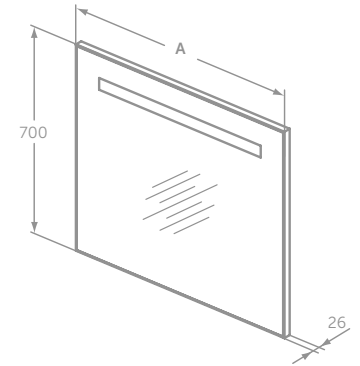

A
T3344	1200
T3343	1000
T3342	800
T3341	700
T3340	600
T3339	500