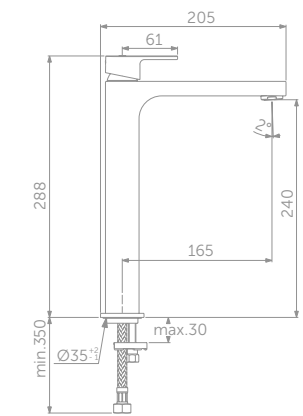

EDGE

EDGE BASIN MIXER

MODEL	PRICE INC VAT	SKU
Single lever basin mixer	£139	A7576AA

- 5 litres per minute flow regulator fitted
- Suitable for high pressure only

EDGE MINI BASIN MIXER

MODEL	PRICE INC VAT	SKU
Single lever mini basin mixer	£139	A7575AA

- 5 litres per minute flow regulator fitted
- Suitable for high pressure only

EDGE VESSEL BASIN MIXER

MODEL	PRICE INC VAT	SKU
Single lever vessel mixer	£249	A7577AA

- 5 litres per minute flow regulator fitted
- Suitable for high pressure only

EDGE HIGH SPOUT SWIVELLING BASIN MIXER

MODEL	PRICE INC VAT	SKU
Single lever high spout basin mixer	£249	A7578AA

- 5 litres per minute flow regulator fitted
- Swivel spout
- Suitable for high pressure only

EDGE

EDGE BUILT-IN BASIN MIXER

MODEL	PRICE INC VAT	SKU
Single lever wall mounted basin mixer	£249	A7116AA
Basin mixer built in kit	£114	A5948NU

- 5 litres per minute flow regulator fitted
- Suitable for high pressure only

EDGE BATH FILLER

MODEL	PRICE INC VAT	SKU
Single lever bath filler	£208	A7579AA

- FirmaFlow® ceramic cartridge
- Suitable for high pressure only

EDGE BATH SHOWER MIXER

MODEL	PRICE INC VAT	SKU
Single lever bath shower mixer with shower set	£239	A7580AA

- 8 litres per minute flow regulator fitted in the handspray
- FirmaFlow® ceramic cartridge
- Suitable for high pressure only

EDGE EXPOSED BATH SHOWER MIXER

MODEL	PRICE INC VAT	SKU
Single lever wall mounted bath shower mixer with shower set.	£221	A7581AA

- 8 litres per minute flow regulator fitted in the handspray
- Suitable for high pressure only

Mixers & Taps 5 Year Guarantee

Water Saving

Temperature Limit Stop

Easyfix

High Pressure

Firmaflow ceramic cartridge

Mixers & Taps 5 Year Guarantee

Water Saving

Temperature Limit Stop

Easyfix

High Pressure