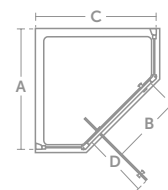

Pentagon enclosure	Dim. A Width (mm)	Dim. B Opening (mm)	Dim. C Width (mm)	Dim. D Reach (mm)
800	763-788	450	763-788	420
900	873-898	520	873-898	485