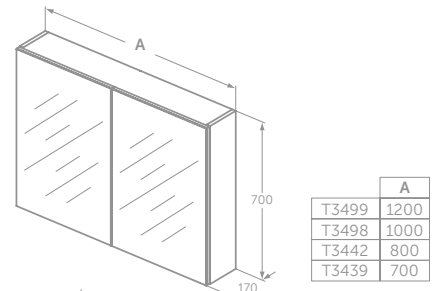

MIRROR LIGHTS

30CM LED LIGHT

MODEL	PRICE INC VAT	SKU
30cm LED light	£215	T320967

- 8W, 230v, 5700K
- For use with mirrors & framed mirrors, see p.248
- Mirror cabinets & mirror cabinets with ambient light p.251

60CM LED LIGHT

MODEL	PRICE INC VAT	SKU
60cm LED light	£253	T322967

- 12W, 230V, 5700K
- For use with mirrors & framed mirrors, see p.248
- Mirror cabinets & mirror cabinets with ambient light p.251

23CM EVA LED LIGHT

MODEL	PRICE INC VAT	SKU
23cm EVA LED light	£76	T3189AA

- 6W, 230V, 4000K
- For use with mirrors & framed mirrors, see p.248
- Mirror cabinets & mirror cabinets with ambient light p.251

MIRROR CABINETS

MIRROR CABINET

MODEL	PRICE INC VAT	SKU
50cm mirror cabinet, 1 door	£312	T3588AL
60cm mirror cabinet, 1 door	£329	T3589AL
70cm mirror cabinet, 2 doors	£361	T3590AL
80cm mirror cabinet, 2 doors	£398	T3591AL
100cm mirror cabinet, 2 doors	£437	T3592AL
120cm mirror cabinet, 2 doors	£503	T3593AL

- Internal cosmetic mirror
- Two adjustable glass shelves
- Includes mounting kit

MIRROR CABINET WITH AMBIENT LIGHT

MODEL	PRICE INC VAT	SKU
50cm cabinet with ambient light, 1 door	£588	T3428AL
60cm mirror cabinet, ambient light, 1 door	£632	T3430AL
70cm mirror cabinet, ambient light, 2 doors	£695	T3439AL
80cm mirror cabinet, ambient light, 2 doors	£765	T3442AL
100cm mirror cabinet, ambient light, 2 doors	£841	T3498AL
120cm mirror cabinet, ambient light, 2 doors	£925	T3499AL

- PortraInternal cosmetic mirror & two adjustable glass shelves
- Integrated bottom LED light for washbasin
- 220-240V, 50-60Hz, IP44, Class II
- Includes mounting kit
- Switch for LED
- Recharging socket for toothbrush or shaver

MIRROR CABINET WITH FRONT LIGHT & AMBIENT LIGHT