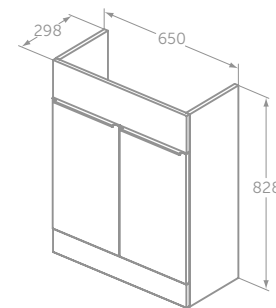

TESI WALL MOUNTED VANITY BASIN UNIT 2 DRAWERS 100CM, 80CM, 60CM, 50CM

MODEL	PRICE INC VAT	SKU
Tesi Basin Unit 100cm 2 Drawer	£666	T0052--
Tesi Basin Unit 80cm 2 Drawer	£563	T0051--
Tesi Basin Unit 60cm 2 Drawer	£533	T0050--
Tesi Basin Unit 50cm 2 Drawer	£489	T0039--

- Use with universal space saving syphon EE23033967 (space saving waste required, purchased separately)
- For use with Tesi vanity basins, see P. 200

	A (mm)		A (mm)
T0052	1000	T0050	600
T0051	800	T0039	500

TESI WALL MOUNTED VANITY BASIN UNIT 1 DRAWER 100CM, 80CM, 60CM, 50CM

MODEL	PRICE INC VAT	SKU
Tesi Basin Unit 100cm 1 Drawer	£533	T0048--
Tesi Basin Unit 80cm 1 Drawer	£452	T0047--
Tesi Basin Unit 60cm 1 Drawer	£400	T0046--
Tesi Basin Unit 50cm 1 Drawer	£378	T2689--

- Use with universal space saving syphon EE23033967 (space saving waste required, purchased separately)
- For use with Tesi vanity basins, see P. 200

	A (mm)		A (mm)
T0048	1000	T0046	600
T0047	800	T2689	500

TESI 50CM WALL MOUNTED SHORT PROJECTION VANITY BASIN UNIT 1 DRAWER

MODEL	PRICE INC VAT	SKU
Basin Unit 50cm 1 Drawer, Short Projection	£378	T0045--

- Use with universal space saving syphon EE23033967 (space saving waste required, purchased separately)
- For use with Tesi 50cm short projection vanity basin T351101 see P. 200

TESI 65CM FLOOR STANDING SEMI-COUNTERTOP BASIN UNIT

MODEL	PRICE INC VAT	SKU
Semi Countertop Unit 65cm Floorstanding 2 Doors	£318	T0059--

- Use with universal space saving syphon EE23033967 (space saving waste required, purchased separately)
- For use with Tesi 55cm semi-countertop basin T352601 see P. 201

FINISHES Please add colour reference to code when ordering:

*Please note: Silk Black only available in 80cm and 60cm 2 drawer vanity basin units

TESI 60CM FLOOR STANDING VANITY BASIN UNIT