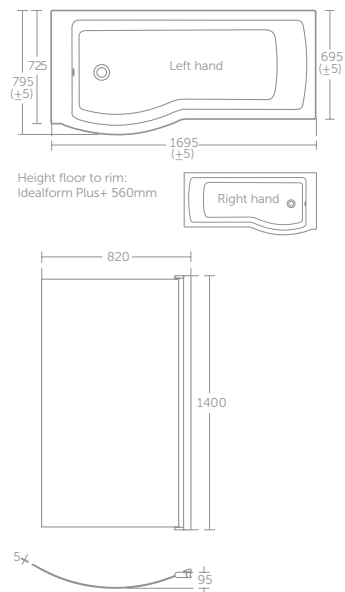

TEMPO ARC SHOWER BATH 170CM X 80CM

MODEL	PRICE INC VAT	SKU
Idealform Plus+		
170cm Shower bath, Left hand, no tapholes	£508	E257601
170cm Shower bath, Right hand, no tapholes	£508	E257401
Unilux Plus+ 70cm end bath panel	£74	E483101
Arc Shower bath front panel	£96	E256901
Arc Shower bath screen	£278	E2571EO

- Shower screen & front panel fits left and right hand baths

TEMPO CUBE SHOWER BATH 170CM X 85CM

MODEL	PRICE INC VAT	SKU
Idealform Plus+		
170cm shower bath, Left hand, no tapholes	£557	E260101
170cm shower bath, Right hand, no tapholes	£557	E259801
Unilux Plus+ 70cm end bath panel	£74	E483101
Cube shower bath front panel	£164	E259601
Cube Shower bath screen	£345	E2597EO

- Shower screen & front panel fits left and right hand baths

TEMPO ARC BATH 150CM

MODEL	PRICE INC VAT	SKU
Idealform Plus+		
150 x 70cm bath with grips, no tapholes	£454	E155601
150 x 70cm bath, no tap holes	£429	E155301
Unilux Plus+ 150cm front bath panel	£148	E479601
Unilux Plus+ 70cm end bath panel	£74	E483101

- Shower screen & front panel fits left and right hand baths

TEMPO ARC BATH 170CM

MODEL	PRICE INC VAT	SKU
Idealform Plus+		
170 x 70cm bath with grips, no tapholes	£454	E155901
170 x 70cm bath, no tap holes	£429	E257201
Unilux Plus+ 170cm front bath panel	£148	E479701
Unilux Plus+ 70cm end bath panel	£74	E483101

TEMPO ARC DOUBLE-ENDED BATH 170CM X 75CM

MODEL	PRICE INC VAT	SKU
Idealform Plus+		
170 x 75cm Double ended bath, no tapholes	£455	E257801
Unilux Plus+ 170cm front bath panel	£148	E479701
Unilux Plus+ 75cm end bath panel	£75	E483201

TEMPO CUBE BATH 170CM X 70CM / 170CM X 75CM