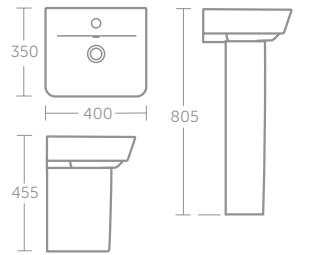

Ceramic Lifetime Guarantee

CONNECT AIR

CONNECT AIR CUBE HANDRINSE BASIN 40CM

MODEL	PRICE INC VAT	SKU
40cm handrinse basin, one tap hole	£116	E074701
Small full pedestal	£90	E034601
Small semi-pedestal	£93	E034501
Basin fixing set	£18	E015767
Contemporary bottle trap	£172	E0079AA