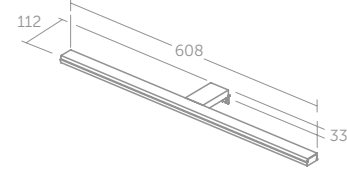

MIRROR LIGHTS

30CM LED LIGHT

MODEL	PRICE INC VAT	SKU
30cm LED light	£215	T320967

- 8W, 230v, 5700K
- For use with mirrors & framed mirrors, see p.248
- Mirror cabinets & mirror cabinets with ambient light p.251

60CM LED LIGHT

MODEL	PRICE INC VAT	SKU
60cm LED light	£253	T322967

- 12W, 230V, 5700K
- For use with mirrors & framed mirrors, see p.248
- Mirror cabinets & mirror cabinets with ambient light p.251

23CM EVA LED LIGHT

MODEL	PRICE INC VAT	SKU
23cm EVA LED light	£76	T3189AA

- 6W, 230V, 4000K
- For use with mirrors & framed mirrors, see p.248
- Mirror cabinets & mirror cabinets with ambient light p.251

MIRROR CABINETS

MIRROR CABINET

MODEL	PRICE INC VAT	SKU
50cm mirror cabinet, 1 door	£312	T3588AL
60cm mirror cabinet, 1 door	£329	T3589AL
70cm mirror cabinet, 2 doors	£361	T3590AL
80cm mirror cabinet, 2 doors	£398	T3591AL
100cm mirror cabinet, 2 doors	£437	T3592AL
120cm mirror cabinet, 2 doors	£503	T3593AL

- Internal cosmetic mirror
- Two adjustable glass shelves
- Includes mounting kit

MIRROR CABINET WITH AMBIENT LIGHT

MODEL	PRICE INC VAT	SKU
50cm cabinet with ambient light, 1 door	£588	T3428AL
60cm mirror cabinet, ambient light, 1 door	£632	T3430AL
70cm mirror cabinet, ambient light, 2 doors	£695	T3439AL
80cm mirror cabinet, ambient light, 2 doors	£765	T3442AL
100cm mirror cabinet, ambient light, 2 doors	£841	T3498AL
120cm mirror cabinet, ambient light, 2 doors	£925	T3499AL

- PortraInternal cosmetic mirror & two adjustable glass shelves
- Integrated bottom LED light for washbasin
- 220-240V, 50-60Hz, IP44, Class II
- Includes mounting kit
- Switch for LED
- Recharging socket for toothbrush or shaver

MIRROR CABINET WITH FRONT LIGHT & AMBIENT LIGHT