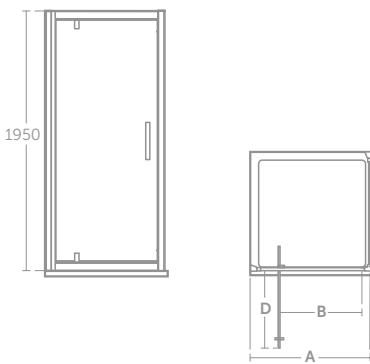

Pivot Door	A (mm)	B (mm)	D (mm)
760	710-760	475	492
800	750-800	500	517
900	850-900	550	567

Panel	C (mm)
700	655-705
760	715-765
800	755-805
900	855-905
1000	955-1005