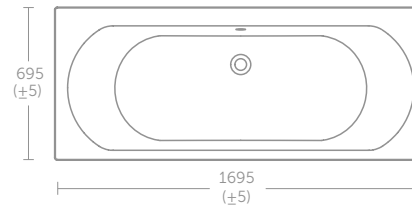

Height floor to rim:
Idealform 540mm
Idealform Plus+ 560mm