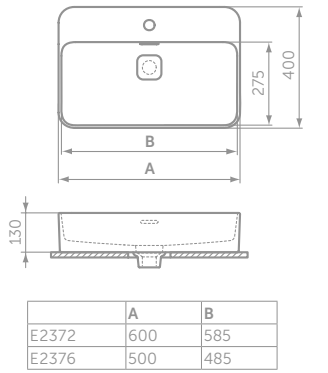

STRADA II

STRADA II 124CM VANITY BASIN

MODEL	PRICE INC VAT	SKU
124cm vanity basin with overflow, two tapholes	£662	E238501
124cm vanity basin with overflow, no tapholes	£662	E239701
Semi-pedestal	£103	T299601
Fixing kit for wall-mounted basins	£18	E015767

- Basin comes with chrome clicker waste
- Can be used with Strada II wall mounted vanity basin unit T4298 see P. 181

STRADA II VANITY BASIN 104CM, 84CM, 64CM, 54CM

MODEL	PRICE INC VAT	SKU
104cm vanity basin with overflow, one taphole	£552	E238401
104cm vanity basin with overflow, no taphole	£552	E239601
84cm vanity basin with overflow, one taphole	£455	E238301
84cm vanity basin with overflow, no taphole	£455	E239501
64cm vanity basin with overflow, one taphole	£301	E238201
64cm vanity basin with overflow, no taphole	£301	E239401
54cm vanity basin with overflow, one taphole	£225	E238101
54cm vanity basin with overflow, no taphole	£225	E239301
Semi-pedestal	£103	T299601
Fixing kit for wall-mounted basins	£18	E015767

- Basin comes with chrome clicker waste
- Can be used with Strada II wall mounted vanity basin units see P. 181 OR Tesi wall mounted or floorstanding vanity basin units see P. 202

STRADA II BASIN 100CM, 80CM, 60CM, 50CM

MODEL	PRICE INC VAT	SKU
100cm basin with overflow, one taphole	£505	E238901
100cm basin with overflow, no taphole	£505	E240201
80cm basin with overflow, one taphole	£415	E238801
80cm basin with overflow, no taphole	£415	E240101
60cm basin with overflow, one taphole	£275	E238701
60cm basin with overflow, no taphole	£275	E239901
50cm basin with overflow, one taphole	£218	E238601
50cm basin with overflow, no taphole	£218	E239801
Semi-pedestal	£103	T299601
Fixing kit for wall-mounted basins	£18	E015767