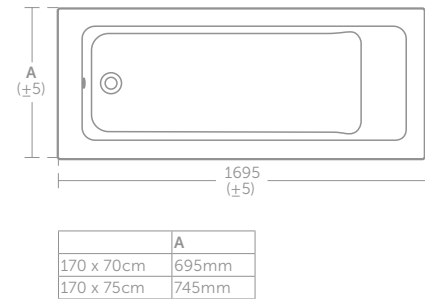

Baths 25 Year Guarantee

Bath Screens 10 Year Guarantee

Space Saving

Water Saving

Baths 25 Year Guarantee

Space Saving

Water Saving