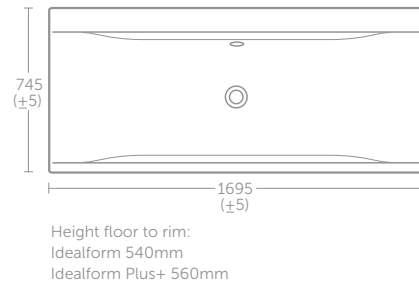

- Shower screen & front panel fits left and right hand baths

Baths 25 Year Guarantee

Bath screens 10 Year Guarantee

CONCEPT

CONCEPT DOUBLE ENDED BATH 170CM X 75CM

MODEL	PRICE INC VAT	SKU
Idealform Plus+		
170 x 75cm double ended rectangular bath - no tapholes	£552	E860401
Unilux Plus+ 170cm front bath panel	£148	E479701
Unilux Plus+ 75cm end bath panel	£75	E483201