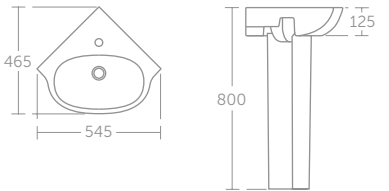

TESI

TESI VANITY BASIN 100CM, 80CM, 60CM, 50CM

MODEL	PRICE INC VAT	SKU
100cm vanity basin, one taphole	£341	T350801
80cm vanity basin, one taphole	£274	T350901
80cm vanity basin, one taphole - silk white	£356	T3509V1
80cm vanity basin, one taphole - silk black	£411	T3509V3
60cm vanity basin, one taphole	£200	T351001
60cm vanity basin, one taphole - silk white	£260	T3510V1
60cm vanity basin, one taphole - silk black	£300	T3510V3
50cm vanity basin, one taphole	£185	T004301

- For use with Tesi vanity units, see P. 202

	A (mm)
T3508	1025
T3509	825
T3510	625
T0043	525

TESI 50CM SHORT PROJECTION VANITY BASIN

MODEL	PRICE INC VAT	SKU
50cm short projection vanity basin, one taphole	£185	T351101

- For use with Tesi short projection vanity unit T0045, see P. 202

TESI BASIN 60CM

MODEL	PRICE INC VAT	SKU
60cm basin, one taphole	£120	T026501
Full pedestal	£66	T351901
Semi-pedestal	£73	T357301
Basin fixing set	£18	E015767

TESI BASIN 55CM, 50CM

MODEL	PRICE INC VAT	SKU
55cm basin, one taphole	£110	T028001
50cm basin, one taphole	£103	T031201
Full pedestal	£66	T351901
Semi-pedestal	£73	T357301
Basin fixing set	£18	E015767

	A	B	C	D
55cm	550	450	475	830
50cm	500	420	485	815

Ceramic Lifetime Guarantee

TESI

TESI 45CM CORNER HANDRINSE BASIN

MODEL	PRICE INC VAT	SKU
45cm corner handrinse basin, one taphole	£111	T352501
Full pedestal	£81	T352101

TESI SEMI-COUNTERTOP BASIN 55CM

MODEL	PRICE INC VAT	SKU
Tesi 55cm semi-countertop basin, one taphole	£191	T352601

- Can be used with Tesi Semi-countertop unit E0837 7 worktop E0059, see P. 202

TESI HANDRINSE BASIN 45CM

MODEL	PRICE INC VAT	SKU
45cm handrinse basin, one taphole	£91	T031301
Full pedestal	£66	T352101
Semi-pedestal	£73	T352001
Basin fixing set	£18	E015767

Ceramic Lifetime Guarantee