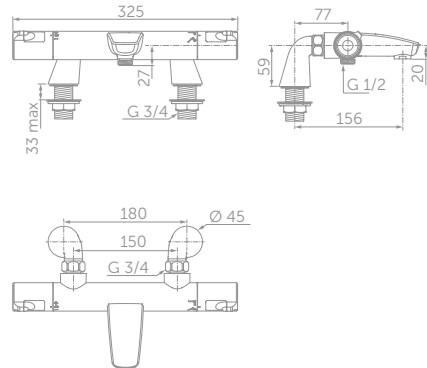

CERATHERM T EXPOSED SHOWER MIXERS

CERATHERM T50 BATH SHOWER MIXERS

MODEL	PRICE INC VAT	SKU
Exposed thermostatic bath shower mixer	£384	A7224AA