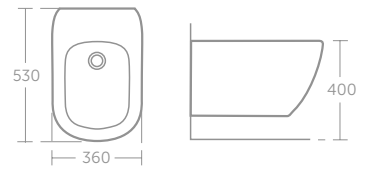

TESI WALL MOUNTED BIDET

MODEL	PRICE INC VAT	SKU
Wall mounted bidet, one tap hole	£338	T350401
Wall hung bidet - one taphole, silk white	£440	T3552V1
Wall hung bidet - one taphole, silk black	£507	T3552V3
Oleas M1 mechanical dual flushplate, Ideal Standard - Chrome	£56	R0115AA
Support frame for wall mounted bowls	£208	E006067