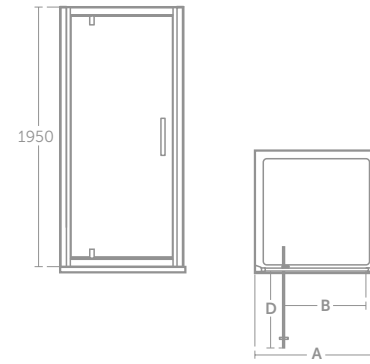

Pivot Door	A (mm)	B (mm)	D (mm)
760	710-760	475	492
800	750-800	500	517
900	850-900	550	567