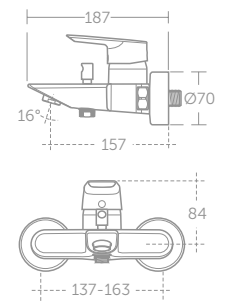

MODEL	PRICE INC VAT	SKU
Dual control bath shower mixer with shower set	£271	A6591AA

- Handset supplied fitted with a removable 8 litres per minute eco flow regulator

TESI WALL MOUNTED BATH SHOWER MIXER

MODEL	PRICE INC VAT	SKU
Single lever exposed wall mounted bath shower mixer	£271	A6583AA