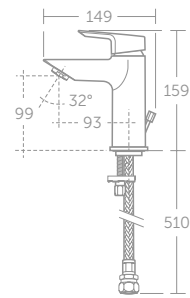

TESI

TESI BASIN MIXER

MODEL	PRICE INC VAT	SKU
Single lever basin mixer with pop-up waste	£166	A6592AA
Single lever basin mixer	£144	A6587AA

- Supplied fitted with a removable 5 litres per minute eco flow regulator

TESI MINI BASIN MIXER

MODEL	PRICE INC VAT	SKU
Single lever mini basin mixer	£144	A6588AA

- Supplied fitted with a removable 5 litres per minute eco flow regulator

TESI VESSEL BASIN MIXER

MODEL	PRICE INC VAT	SKU
Single lever vessel basin mixer	£259	A6575AA

- Supplied fitted with a removable 5 litres per minute eco flow regulator

TESI BUILT-IN BASIN MIXER

MODEL	PRICE INC VAT	SKU
Single lever built in basin mixer*	£259	A6578AA
Basin mixer built in kit	£114	A5948NU

- Supplied fitted with a removable 5 litres per minute eco flow regulator
- A6578AA requires kit A5948NU

TESI BIDET MIXER

MODEL	PRICE INC VAT	SKU
Single lever bidet mixer with pop-up waste	£180	A6589AA

- Supplied fitted with a removable 5 litres per minute eco flow regulator

TESI

TESI BATH FILLER

MODEL	PRICE INC VAT	SKU
Single lever one hole bath filler	£236	B1956AA

TESI BATH SHOWER MIXER

MODEL	PRICE INC VAT	SKU
Single lever one hole bath shower mixer with shower set	£271	B1957AA

- Handset supplied fitted with a removable 8 litres per minute eco flow regulator

TESI DUAL CONTROL BATH FILLER

MODEL	PRICE INC VAT	SKU
Dual control bath filler	£236	A6590AA

TESI DUAL CONTROL BATH SHOWER MIXER

MODEL	PRICE INC VAT	SKU
Dual control bath shower mixer with shower set	£271	A6591AA

- Handset supplied fitted with a removable 8 litres per minute eco flow regulator

TESI WALL MOUNTED BATH SHOWER MIXER

MODEL	PRICE INC VAT	SKU
Single lever exposed wall mounted bath shower mixer	£271	A6583AA

Mixers & Taps 5 Year Guarantee

Water Saving

Temperature Limit Stop

Easyfix

High Pressure