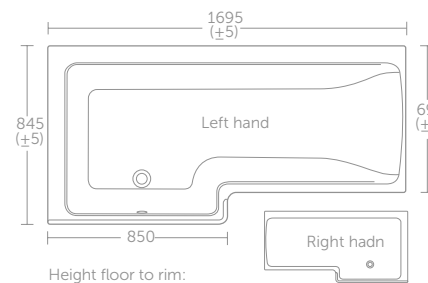

- Left Hand Bath Shown
- Shower screen fits 150cm and 170cm baths
- Shower screen & front panel fits right and left hand baths

25 YEAR GUARANTEE 10 YEAR GUARANTEE

10 YEAR GUARANTEE

Height floor to rim:
Idealform 540mm
Idealform Plus+ 560mm