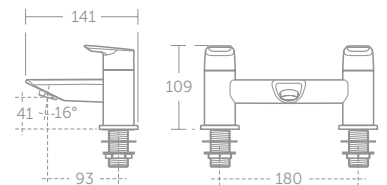

TESI

TESI BASIN MIXER

MODEL	PRICE INC VAT	SKU
Single lever basin mixer with pop-up waste	£166	A6592AA
Single lever basin mixer	£144	A6587AA

- Supplied fitted with a removable 5 litres per minute eco flow regulator

TESI MINI BASIN MIXER

MODEL	PRICE INC VAT	SKU
Single lever mini basin mixer	£144	A6588AA

- Supplied fitted with a removable 5 litres per minute eco flow regulator

TESI VESSEL BASIN MIXER

MODEL	PRICE INC VAT	SKU
Single lever vessel basin mixer	£259	A6575AA

- Supplied fitted with a removable 5 litres per minute eco flow regulator

TESI BUILT-IN BASIN MIXER

MODEL	PRICE INC VAT	SKU
Single lever built in basin mixer*	£259	A6578AA
Basin mixer built in kit	£114	A5948NU

- Supplied fitted with a removable 5 litres per minute eco flow regulator
- A6578AA requires kit A5948NU

TESI BIDET MIXER

MODEL	PRICE INC VAT	SKU
Single lever bidet mixer with pop-up waste	£180	A6589AA

- Supplied fitted with a removable 5 litres per minute eco flow regulator

TESI

TESI BATH FILLER

MODEL	PRICE INC VAT	SKU
Single lever one hole bath filler	£236	B1956AA

TESI BATH SHOWER MIXER

MODEL	PRICE INC VAT	SKU
Single lever one hole bath shower mixer with shower set	£271	B1957AA

- Handset supplied fitted with a removable 8 litres per minute eco flow regulator

TESI DUAL CONTROL BATH FILLER

MODEL	PRICE INC VAT	SKU
Dual control bath filler	£236	A6590AA

TESI DUAL CONTROL BATH SHOWER MIXER

MODEL	PRICE INC VAT	SKU
Dual control bath shower mixer with shower set	£271	A6591AA

- Handset supplied fitted with a removable 8 litres per minute eco flow regulator

TESI WALL MOUNTED BATH SHOWER MIXER

MODEL	PRICE INC VAT	SKU
Single lever exposed wall mounted bath shower mixer	£271	A6583AA

Mixers & Taps 5 Year Guarantee

Water Saving

Temperature Limit Stop

Easyfix

High Pressure