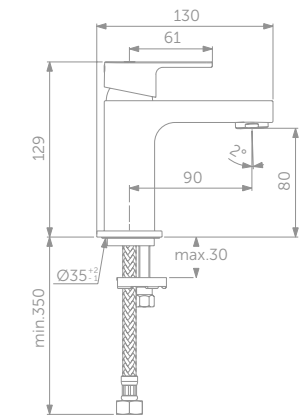

EDGE

EDGE BASIN MIXER

MODEL	PRICE INC VAT	SKU
Single lever basin mixer	£139	A7576AA

- 5 litres per minute flow regulator fitted
- Suitable for high pressure only

EDGE MINI BASIN MIXER

MODEL	PRICE INC VAT	SKU
Single lever mini basin mixer	£139	A7575AA

- 5 litres per minute flow regulator fitted
- Suitable for high pressure only

EDGE VESSEL BASIN MIXER

MODEL	PRICE INC VAT	SKU
Single lever vessel mixer	£249	A7577AA

- 5 litres per minute flow regulator fitted
- Suitable for high pressure only

EDGE HIGH SPOUT SWIVELLING BASIN MIXER

MODEL	PRICE INC VAT	SKU
Single lever high spout basin mixer	£249	A7578AA

- 5 litres per minute flow regulator fitted
- Swivel spout
- Suitable for high pressure only

EDGE

EDGE BUILT-IN BASIN MIXER

MODEL	PRICE INC VAT	SKU
Single lever wall mounted basin mixer	£249	A7116AA
Basin mixer built in kit	£114	A5948NU

- 5 litres per minute flow regulator fitted
- Suitable for high pressure only

EDGE BATH FILLER

MODEL	PRICE INC VAT	SKU
Single lever bath filler	£208	A7579AA

- FirmaFlow® ceramic cartridge
- Suitable for high pressure only

EDGE BATH SHOWER MIXER

MODEL	PRICE INC VAT	SKU
Single lever bath shower mixer with shower set	£239	A7580AA

- 8 litres per minute flow regulator fitted in the handspray
- FirmaFlow® ceramic cartridge
- Suitable for high pressure only

EDGE EXPOSED BATH SHOWER MIXER

MODEL	PRICE INC VAT	SKU
Single lever wall mounted bath shower mixer with shower set.	£221	A7581AA

- 8 litres per minute flow regulator fitted in the handspray
- Suitable for high pressure only

Mixers & Taps 5 Year Guarantee

Water Saving

Temperature Limit Stop

Easyfix

High Pressure

Firmaflow ceramic cartridge

Mixers & Taps 5 Year Guarantee

Water Saving

Temperature Limit Stop

Easyfix

High Pressure