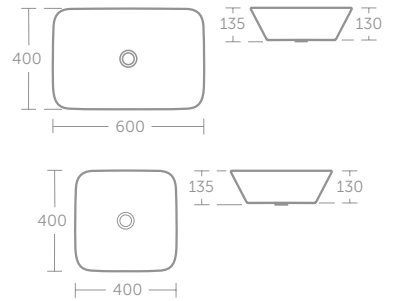

CONNECT AIR

CONNECT AIR CUBE DOUBLE VANITY BASIN 124CM

MODEL	PRICE INC VAT	SKU
124cm double vanity basin, one tap hole	£661	E027301
Basin fixing set	£18	E015767
Contemporary bottle trap	£172	E0079AA

- For use with 120cm Connect Air vanity units E0822 & E0829 see P. 190

CONNECT AIR CUBE VANITY BASIN 104CM, 84CM & 64CM

MODEL	PRICE INC VAT	SKU
104cm vanity basin, one tap hole	£478	E027401
84cm vanity basin, one taphole	£401	E027901
64cm vanity basin, one taphole	£232	E028901
Basin fixing set	£18	E015767
Contemporary bottle trap	£172	E0079AA

- For use with Connect Air vanity units, see P. 190

CONNECT AIR CUBE MINI VANITY BASIN 54CM

MODEL	PRICE INC VAT	SKU
54cm mini vanity basin, one tap hole	£176	E029601
Basin fixing set	£18	E015767
Contemporary bottle trap	£172	E0079AA

- For use with 50cm vanity unit E0817 see P. 190

CONNECT AIR CUBE BASIN 60CM, 55CM & 50CM

MODEL	PRICE INC VAT	SKU
60cm basin, one tap hole	£152	E074201
55cm basin, one tap hole	£139	E074401
50cm basin, one tap hole	£139	E240301
Full pedestal	£91	E074901
Semi-pedestal	£93	E074801
Basin fixing set	£18	E015767
Contemporary bottle trap	£172	E0079AA

- Can be used with Connect Air basin units, see P. 190

CONNECT AIR CUBE SEMI-COUNTERTOP BASIN 50CM

MODEL	PRICE INC VAT	SKU
50cm semi-countertop basin, one tap hole	£253	E030801

- Can be used with Connect Air semi-countertop unit E0837 & worktop E0839, see P. 191

Ceramic Lifetime Guarantee

CONNECT AIR

CONNECT AIR CUBE HANDRINSE BASIN 40CM

MODEL	PRICE INC VAT	SKU
40cm handrinse basin, one tap hole	£116	E074701
Small full pedestal	£90	E034601
Small semi-pedestal	£93	E034501
Basin fixing set	£18	E015767
Contemporary bottle trap	£172	E0079AA

CONNECT AIR CUBE VESSEL BASIN 60CM & 40CM