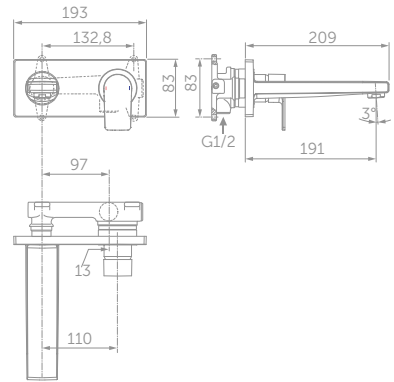

EDGE

EDGE BASIN MIXER

MODEL	PRICE INC VAT	SKU
Single lever basin mixer	£139	A7576AA

- 5 litres per minute flow regulator fitted
- Suitable for high pressure only

EDGE MINI BASIN MIXER

MODEL	PRICE INC VAT	SKU
Single lever mini basin mixer	£139	A7575AA

- 5 litres per minute flow regulator fitted
- Suitable for high pressure only

EDGE VESSEL BASIN MIXER

MODEL	PRICE INC VAT	SKU
Single lever vessel mixer	£249	A7577AA

- 5 litres per minute flow regulator fitted
- Suitable for high pressure only

EDGE HIGH SPOUT SWIVELLING BASIN MIXER

MODEL	PRICE INC VAT	SKU
Single lever high spout basin mixer	£249	A7578AA

- 5 litres per minute flow regulator fitted
- Swivel spout
- Suitable for high pressure only

EDGE

EDGE BUILT-IN BASIN MIXER

MODEL	PRICE INC VAT	SKU
Single lever wall mounted basin mixer	£249	A7116AA
Basin mixer built in kit	£114	A5948NU

- 5 litres per minute flow regulator fitted
- Suitable for high pressure only

EDGE BATH FILLER

MODEL	PRICE INC VAT	SKU
Single lever bath filler	£208	A7579AA

- FirmaFlow® ceramic cartridge
- Suitable for high pressure only

EDGE BATH SHOWER MIXER

MODEL	PRICE INC VAT	SKU
Single lever bath shower mixer with shower set	£239	A7580AA

- 8 litres per minute flow regulator fitted in the handspray
- FirmaFlow® ceramic cartridge
- Suitable for high pressure only

EDGE EXPOSED BATH SHOWER MIXER

MODEL	PRICE INC VAT	SKU
Single lever wall mounted bath shower mixer with shower set.	£221	A7581AA

- 8 litres per minute flow regulator fitted in the handspray
- Suitable for high pressure only

Mixers & Taps 5 Year Guarantee

Water Saving

Temperature Limit Stop

Easyfix

High Pressure

Firmaflow ceramic cartridge

Mixers & Taps 5 Year Guarantee

Water Saving

Temperature Limit Stop

Easyfix

High Pressure