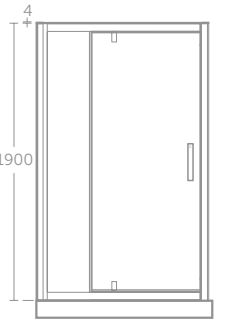

Side panel	Dim. C Width (mm)
700	664-689
760	724-749
800	764-789
900	864-889
1000	964-989

1200 Pivot door	Dim. A Width (mm)	Dim. B Opening (mm)	Dim. D Reach (mm)
1200	1151-1201	600	565

10 Year Guarantee

8mm Glass Thickness

Idealclean

25mm Horizontal Adjustment

50mm Horizontal Adjustment

10 Year Guarantee

8mm Glass Thickness

Idealclean

25mm Horizontal Adjustment

50mm Horizontal Adjustment