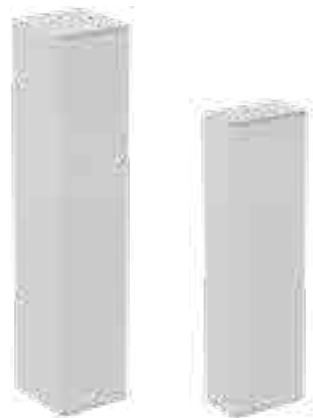

STRADA II

COLUMN UNITS

MODEL	PRICE INC VAT	SKU
Strada II 35cm tall column unit		
35cm tall column unit, 1 soft close door	£856	T4305--
Strada II 35cm half column unit		
35cm half column unit, 1 soft close door	£514	T4306--
Strada II 25cm open tall column unit		
25cm open tall column unit, 4 shelves	£534	T4307--
Strada II 25cm open half column unit		
25cm open half column unit, 3 shelves	£320	T4308--