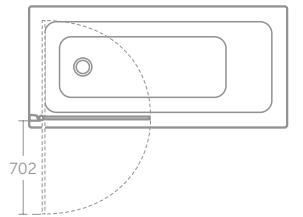

CONNECT 2 SHOWER ENCLOSURES

CONNECT 2 SLIDER DOORS - CORNER

MODEL	PRICE INC VAT	SKU
1000mm slider door - bright silver finish	£513	K9394EO
1000mm slider door - silk black	£705	K9394V3
1100mm slider door	£525	K9395EO
1200mm slider door - bright silver finish	£556	K9396EO
1200mm slider door - silk black	£765	K9396V3
1400mm slider door	£599	K9426EO
700mm side panel	£266	K9412EO
760mm side panel	£272	K9413EO
800mm side panel	£284	K9415EO
900mm side panel	£309	K9416EO
1000mm side panel	£334	K9578EO

- Height 1950mm
- 6mm clear safety glass
- Bright silver finish & solid chrome plated handles
- 1000mm & 1200mm doors & side panels also available in silk black finish
- Smooth running wheels
- Concealed fixings with easy click covers & top caps
- Suitable for installation on a tray or wetroom floor
- Horizontal adjustment up to 25mm per profile

Slider Door	A (mm)	B (mm)
1000	950-1000	357
1100	1050-1100	407
1200	1150-1200	457
1400	1350-1400	557

Panel	C (mm)
700	655-705
760	715-765
800	755-805
900	855-905
1000	955-1005

CONNECT 2 SLIDER, 2 DOORS - ALCOVE

MODEL	PRICE INC VAT	SKU
1500mm 2 door slider	£661	K9427EO
1700mm 2 door slider	£692	K9434EO

- Height 1950mm
- 6mm clear safety glass
- Bright silver finish & solid chrome plated handles
- Smooth running wheels
- Concealed fixings with easy click covers & top caps
- Suitable for installation on a tray or wetroom floor
- Horizontal adjustment up to 50mm per profile

Slider Door	A (mm)	B (mm)
1500	1450-1500	585
1700	1650-1700	685

MODEL	PRICE INC VAT	SKU
1500mm 2 door slider	£661	K9427EO
1700mm 2 door slider	£692	K9434EO
700mm side panel	£266	K9412EO
760mm side panel	£272	K9413EO
800mm side panel	£284	K9415EO
900mm side panel	£309	K9416EO
1000mm side panel	£334	K9578EO