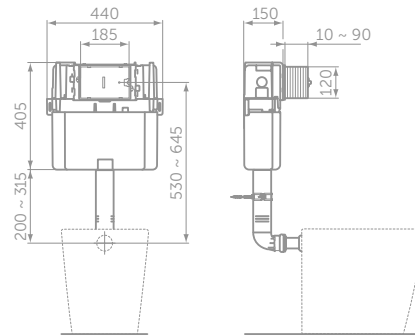

MODEL	PRICE INC VAT	SKU
Mechanical cistern 15cm depth, front or top actuation CL2	£156	R014267
Pneumatic cistern 15cm depth, front or top actuation CL2	£173	R031667
Mechanical cistern 12cm depth, front actuation CL2	£156	R031767
Pneumatic cistern 12cm depth, front actuation CL2	£173	R031867