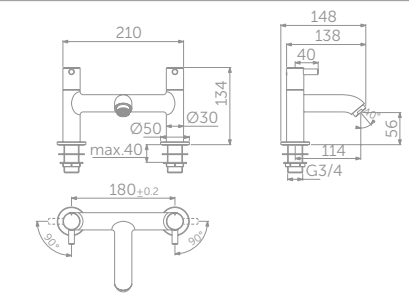

TONIC II

TONIC II BUILT-IN SHOWER MIXER

MODEL	PRICE INC VAT	SKU
Single Lever Built-In Shower Mixer	£295	A6339AA
Easy box built in kit	£104	A1000NU

- Suitable for high pressure only
- Requires built in kit A1000NU and a suitable outlet

TONIC II BUILT-IN BATH SHOWER MIXER

MODEL	PRICE INC VAT	SKU
Single Lever Built-In Bath / Shower Mixer	£326	A6340AA
Easy box built in kit	£104	A1000NU

- Suitable for high pressure only
- Requires built in kit A1000NU and two suitable outlets.

TONIC II SINGLE LEVER EXPOSED SHOWER MIXER

MODEL	PRICE INC VAT	SKU
Single Lever Exposed Shower Mixer	£366	A6337AA

- Suitable for high pressure only

TONIC II SINGLE LEVER EXPOSED BATH SHOWER MIXER

MODEL	PRICE INC VAT	SKU
Single Lever Exposed Bath Shower Mixer	£460	A6338AA

- Suitable for high pressure only

Mixers & Taps 5 Year Guarantee

High Pressure

CERALINE

CERALINE BASIN MIXER

MODEL	PRICE INC VAT	SKU
Single lever basin mixer with clicker waste - silk black	£125	BD136XG

- 2 year guarantee on finish and 5 year guarantee on parts.

CERALINE MINI BASIN MIXER

MODEL	PRICE INC VAT	SKU
Mini basin mixer - silk black	£125	BC185XG

- 2 year guarantee on finish and 5 year guarantee on parts.

CERALINE VESSEL BASIN MIXER

MODEL	PRICE INC VAT	SKU
Single lever vessel basin mixer	£207	BD365XG

- 2 year guarantee on finish and 5 year guarantee on parts.

CERALINE BUILT-IN BASIN MIXER

MODEL	PRICE INC VAT	SKU
Single lever wall mounted basin mixer	£169	A6938XG

- Requires A5948NU built-in kit 1
- 2 year guarantee on finish and 5 year guarantee on parts.

CERALINE DUAL CONTROL BATH FILLER

MODEL	PRICE INC VAT	SKU
Dual control bath filler - silk black	£209	BC188XG

- 2 year guarantee on finish and 5 year guarantee on parts.

CERALINE DUAL CONTROL BATH SHOWER MIXER

MODEL	PRICE INC VAT	SKU
Dual control bath shower mixer - silk black	£240	BC189XG