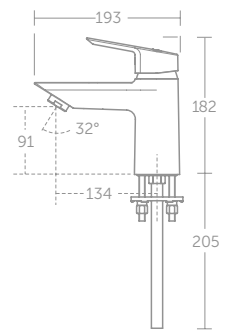

TESI

TESI BASIN MIXER

MODEL	PRICE INC VAT	SKU
Single lever basin mixer with pop-up waste	£166	A6592AA
Single lever basin mixer	£144	A6587AA

- Supplied fitted with a removable 5 litres per minute eco flow regulator

TESI MINI BASIN MIXER

MODEL	PRICE INC VAT	SKU
Single lever mini basin mixer	£144	A6588AA

- Supplied fitted with a removable 5 litres per minute eco flow regulator

TESI VESSEL BASIN MIXER

MODEL	PRICE INC VAT	SKU
Single lever vessel basin mixer	£259	A6575AA

- Supplied fitted with a removable 5 litres per minute eco flow regulator

TESI BUILT-IN BASIN MIXER

MODEL	PRICE INC VAT	SKU
Single lever built in basin mixer*	£259	A6578AA
Basin mixer built in kit	£114	A5948NU

- Supplied fitted with a removable 5 litres per minute eco flow regulator
- A6578AA requires kit A5948NU

TESI BIDET MIXER

MODEL	PRICE INC VAT	SKU
Single lever bidet mixer with pop-up waste	£180	A6589AA

- Supplied fitted with a removable 5 litres per minute eco flow regulator

TESI

TESI BATH FILLER

MODEL	PRICE INC VAT	SKU
Single lever one hole bath filler	£236	B1956AA

TESI BATH SHOWER MIXER

MODEL	PRICE INC VAT	SKU
Single lever one hole bath shower mixer with shower set	£271	B1957AA

- Handset supplied fitted with a removable 8 litres per minute eco flow regulator

TESI DUAL CONTROL BATH FILLER

MODEL	PRICE INC VAT	SKU
Dual control bath filler	£236	A6590AA

TESI DUAL CONTROL BATH SHOWER MIXER

MODEL	PRICE INC VAT	SKU
Dual control bath shower mixer with shower set	£271	A6591AA

- Handset supplied fitted with a removable 8 litres per minute eco flow regulator

TESI WALL MOUNTED BATH SHOWER MIXER

MODEL	PRICE INC VAT	SKU
Single lever exposed wall mounted bath shower mixer	£271	A6583AA

Mixers & Taps 5 Year Guarantee

Water Saving

Temperature Limit Stop

Easyfix

High Pressure