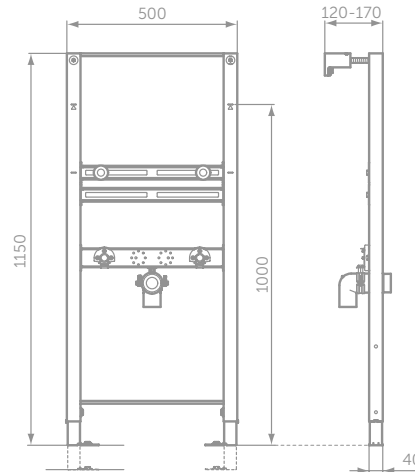

MODEL	PRICE INC VAT	SKU
Basin Frame for deck mounted taps	£208	R010267
Basin Frame for wall mounted taps	£208	R016167