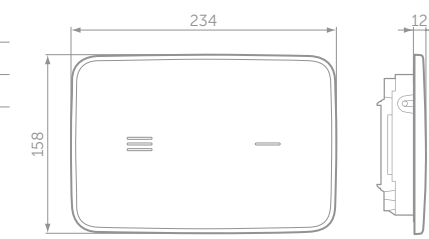

SEPTA PRO INSPECTION PLATE

MODEL	PRICE INC VAT	SKU
White	£48	R0137AC
Chrome	£66	R0137AA
Matt chrome	£78	R0137JG

FLUSHPLATES

ALTES NT1 ELECTRONIC (PROXIMITY) CERAMIC DUAL FLUSHPLATE

MODEL	PRICE INC VAT	SKU
White	£893	R0130AC
Black	£893	R0130A6