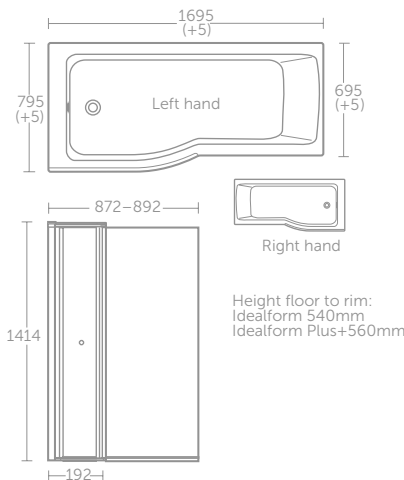

CONNECT AIR

CONNECT AIR FREESTANDING BATH 170CM X 79CM

MODEL	PRICE INC VAT	SKU
170 x 79cm freestanding bath with tap deck, no tap holes	£1,160	E113801

CONNECT AIR ASYMMETRIC DOUBLE ENDED BATH 170CM X 75CM

MODEL	PRICE INC VAT	SKU
Idealform Plus+		
170 x 75cm Asymmetric left hand bath - no tapholes	£669	E152501
170 x 75cm Asymmetric right hand bath - no tapholes	£669	E153901
170cm Asymmetric bath panel	£198	E154101

Idealform	PRICE INC VAT	SKU
170 x 75cm Asymmetric left hand bath - no tapholes	£508	E152401
170 x 75cm Asymmetric right hand bath - no tapholes	£508	E153401
170cm Asymmetric bath panel	£198	E154101

- Front panel fits left and right hand baths

CONNECT AIR SHOWER BATH 150CM X 80CM

MODEL	PRICE INC VAT	SKU
Idealform Plus+		
150x80cm Shower Bath - Left Hand	£513	E154801
150x80cm Shower Bath - Right Hand	£513	E154501
150cm Shower Bath Panel	£141	E155101
Unilux Plus+ 70cm end bath panel	£70	E483101
Shower Bath Screen with Access Panel	£418	E1137EO

Idealform	PRICE INC VAT	SKU
150x80cm Shower Bath - Left Hand	£369	E154701
150x80cm Shower Bath - Right Hand	£369	E154401
150cm Shower Bath Panel	£141	E155101
Unilux 70cm end bath panel	£70	E316901
Shower Bath Screen with Access Panel	£418	E1137EO

- Shower screen & front panel fits left and right hand baths

CONNECT AIR SHOWER BATH 170CM X 80CM

MODEL	PRICE INC VAT	SKU
Idealform Plus+		
170x80cm Shower Bath - Left Hand	£512	E114301
170x80cm Shower Bath - Right Hand	£512	E114501
170cm Shower Bath Panel	£140	E108201
Unilux Plus+ 70cm end bath panel	£70	E483101
Shower Bath Screen with Access Panel	£418	E1137EO