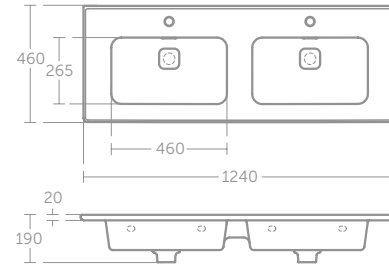

STRADA II

STRADA II 124CM VANITY BASIN

MODEL	PRICE INC VAT	SKU
124cm vanity basin with overflow, two tapholes	£662	E238501
124cm vanity basin with overflow, no tapholes	£662	E239701
Semi-pedestal	£103	T299601
Fixing kit for wall-mounted basins	£18	E015767

- Basin comes with chrome clicker waste
- Can be used with Strada II wall mounted vanity basin unit T4298 see P. 181

STRADA II VANITY BASIN 104CM, 84CM, 64CM, 54CM

MODEL	PRICE INC VAT	SKU
104cm vanity basin with overflow, one taphole	£552	E238401
104cm vanity basin with overflow, no taphole	£552	E239601
84cm vanity basin with overflow, one taphole	£455	E238301
84cm vanity basin with overflow, no taphole	£455	E239501
64cm vanity basin with overflow, one taphole	£301	E238201
64cm vanity basin with overflow, no taphole	£301	E239401
54cm vanity basin with overflow, one taphole	£225	E238101
54cm vanity basin with overflow, no taphole	£225	E239301
Semi-pedestal	£103	T299601
Fixing kit for wall-mounted basins	£18	E015767

- Basin comes with chrome clicker waste
- Can be used with Strada II wall mounted vanity basin units see P. 181 OR Tesi wall mounted or floorstanding vanity basin units see P. 202

STRADA II BASIN 100CM, 80CM, 60CM, 50CM

MODEL	PRICE INC VAT	SKU
100cm basin with overflow, one taphole	£505	E238901
100cm basin with overflow, no taphole	£505	E240201
80cm basin with overflow, one taphole	£415	E238801
80cm basin with overflow, no taphole	£415	E240101
60cm basin with overflow, one taphole	£275	E238701
60cm basin with overflow, no taphole	£275	E239901
50cm basin with overflow, one taphole	£218	E238601
50cm basin with overflow, no taphole	£218	E239801
Semi-pedestal	£103	T299601
Fixing kit for wall-mounted basins	£18	E015767