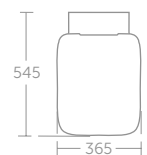

STRADA II

COLUMN UNITS

MODEL	PRICE INC VAT	SKU
Strada II 35cm tall column unit		
35cm tall column unit, 1 soft close door	£856	T4305--
Strada II 35cm half column unit		
35cm half column unit, 1 soft close door	£514	T4306--
Strada II 25cm open tall column unit		
25cm open tall column unit, 4 shelves	£534	T4307--
Strada II 25cm open half column unit		
25cm open half column unit, 3 shelves	£320	T4308--

STRADA II BACK-TO-WALL TOILET WITH AQUABLADE TECHNOLOGY

MODEL	PRICE INC VAT	SKU
Back-to-wall WC bowl – horizontal outlet	£334	E237101
Seat & cover – soft close	£153	T360101
Slim seat & cover – soft close	£154	T385701
Seat & cover	£103	T360001
Prosys 120 concealed cistern with dual flush 6/4 litres, mechanical actuation	£156	R031767
Oleas M1 mechanical dual flushplate, Ideal Standard - Chrome	£56	R0115AA

- For full range of Prosys frames and flushplates see p 252-257

STRADA II WALL MOUNTED TOILET WITH AQUABLADE TECHNOLOGY

MODEL	PRICE INC VAT	SKU
Wall mounted WC bowl – horizontal outlet	£373	T299701
Seat & cover – soft close	£153	T360101
Slim seat & cover – soft close	£154	T385701
Seat & cover	£103	T360001
Prosys 120 concealed cistern with dual flush 6/4 litres, mechanical actuation	£156	R031767
Oleas M1 mechanical dual flushplate, Ideal Standard - Chrome	£56	R0115AA

- for full range of Prosys frames and flushplates see P.252-257

FINISHES Please add colour reference to code when ordering:

Ceramic Lifetime Guarantee

Aquablade®

Seat & Cover
5 Year Guarantee

Dual Flush &
Water Saving

Soft Close

Quick Release
Soft Close Seats

ADAPTO

ADAPTO BASIN UNITS - 2 DRAWERS