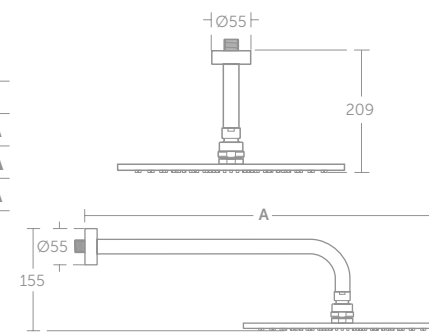

Horizontal Arm	A dimension
300mm	442mm
400mm	542mm

DUAL SHOWER SYSTEM Ø 200MM

MODEL	PRICE INC VAT	SKU
Dual fixed riser system with M1 rainshower & M3 shower kit for built-in shower mixers	£630	A5689AA
Dual fixed riser system with M1 rainshower & M3 shower kit for exposed shower mixers	£630	A5691AA
Shower bar extension	£88	A860873AA

- Removable 12 litres per minute flow regulator.