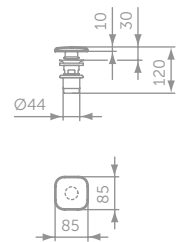

Ceramic Lifetime Guarantee