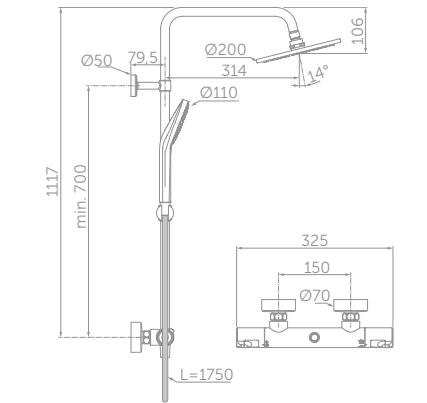

CERATHERM T50 DUAL SHOWER MIXERS

MODEL	PRICE INC VAT	SKU
Dual exposed thermostatic shower mixer pack with Idealrain M1 ø200mm round rainshower and Idealrain Evo shower kit with 3 function ø110mm shower handspray and 1.75m hose	£473	A7227AA