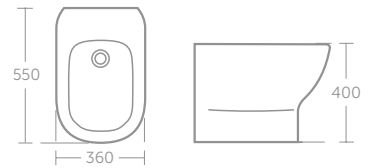

TESI AQUABLADE® CLOSE COUPLED TOILET

MODEL	PRICE INC VAT	SKU
Close coupled toilet bowl, horizontal outlet	£173	T356401
Cistern with dual flush valve, 6/4 litres	£148	T357001
Cistern with dual flush valve, 4/2.6 litres	£148	T356901
Slim seat & cover, soft close, quick release	£127	T352701
Slim seat & cover	£69	T352801

TESI AQUABLADE® CLOSE COUPLED BACK-TO-WALL TOILET

MODEL	PRICE INC VAT	SKU
Close coupled, back-to-wall toilet bowl, horizontal outlet	£223	T355701
Cistern with dual flush valve, 6/4 litres	£148	T357001
Cistern with dual flush valve, 4/2.6 litres	£148	T356901
Slim seat & cover, soft close, quick release	£127	T352701
Slim seat & cover	£69	T352801

TESI AQUABLADE® BACK-TO-WALL TOILET

MODEL	PRICE INC VAT	SKU
Back to wall toilet bowl with Aquablade technology	£266	T353501
Back-to wall toilet bowl with Aquablade technology - silk white	£346	T0077V1
Back-to wall toilet bowl with Aquablade technology - silk black	£399	T0077V3
Prosys 120 concealed cistern with dual flush 6/4 litres, mechanical actuation	£156	R031767
Slim seat & cover, soft close, quick release	£127	T352701
Slim seat & cover - slow close, silk white	£165	T3527V1
Slim seat & cover - slow close, silk black	£190	T3527V3
Slim seat & cover	£69	T352801
Oleas M1 mechanical dual flushplate, Ideal Standard- Chrome	£56	R0115AA

- Can be used with Tesi WC unit U8539 and worktop see P. 203
- For full range of Prosys frames and flushplates see P. 252-256

TESI AQUABLADE® WALL MOUNTED TOILET