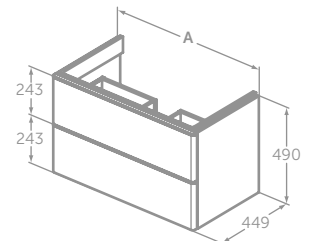

A (mm)
T4297	1014
T4296	814
T4295	614
T4294	514