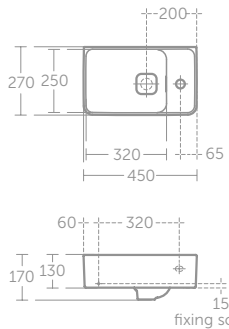

STRADA II

STRADA II 40CM SQUARE VESSEL BASIN

MODEL	PRICE INC VAT	SKU
40cm square vessel basin with overflow	£231	E238001

- Basin comes with chrome clicker waste
- Basin secured with fixing set provided and silicon sealant

STRADA II 50CM SEMI-COUNTERTOP BASIN

MODEL	PRICE INC VAT	SKU
50cm semi countertop basin with overflow, one taphole	£263	E239001

- Basin comes with chrome clicker waste
- Basin secured with fixing set provided and silicon sealant
- Can be used with Tesi semi-countertop unit T0059 see P. 181

STRADA II 45CM HANDRINSE BASIN

MODEL	PRICE INC VAT	SKU
45cm handrinse basin with overflow, one taphole – right hand	£184	E239101
45cm handrinse basin with overflow, one taphole – left hand	£184	E239201
Fixing kit for wall-mounted basins	£18	E015767

- Basin comes with chrome clicker waste
- Can be used with Strada II wall mounted guest basin unit T4304 see P. 181

BASIN ANCILLARIES

MODEL	PRICE INC VAT	SKU
Clicker waste - square		
Square luxury basin clicker waste – slotted	£36	T3629AA
Small clicker waste - square		
Small square luxury basin clicker waste – slotted	£36	T3630AA
Clicker waste ceramic cover		
Ceramic cover for square luxury basin clicker waste	£21	T854601
Small clicker waste ceramic cover		
Small ceramic cover for square luxury basin clicker waste	£22	T360301

Ceramic Lifetime Guarantee

STRADA II

STRADA II 120CM WALL MOUNTED VANITY BASIN UNIT

MODEL	PRICE INC VAT	SKU
120cm vanity basin unit, 2 soft close drawers	£1.176	T4298--

- Use with universal space saving syphon EE23033967 (space saving waste required, purchased separately)
- For use with Strada II 120cm vanity basin E238501 or E239701 see P. 178

STRADA II WALL MOUNTED VANITY BASIN UNIT WITH TWO DRAWERS 100CM, 80CM, 60CM, 50CM