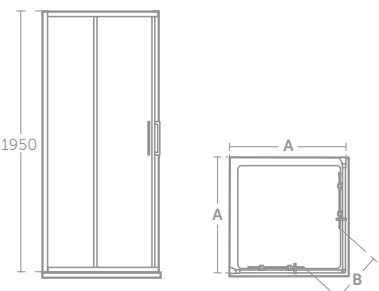

Enclosure	A (mm)	B (mm)
800	755-780	415
900	855-880	485

10 Year Guarantee

8mm Glass Thickness

Idealclean

Click and Clean

25mm Horizontal Adjustment

10 Year Guarantee

6mm Glass Thickness

Idealclean

Click And Clean

25mm Horizontal Adjustment