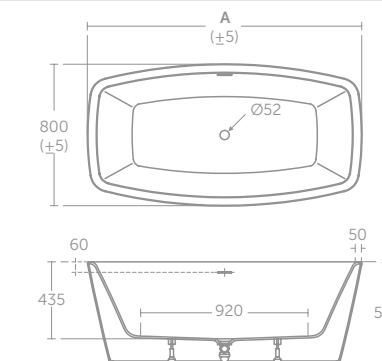

MODEL	PRICE INC VAT	SKU
170x80cm freestanding bath with clicker waste and slotted overflow	£2,057	T465701
155x80cm freestanding bath with clicker waste and slotted overflow	£2,057	T465801

	A
T465701	1700
T465801	1550