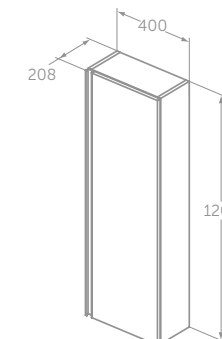

FINISHES Please add colour reference to code when ordering:

5 Year Guarantee

Soft Close Doors