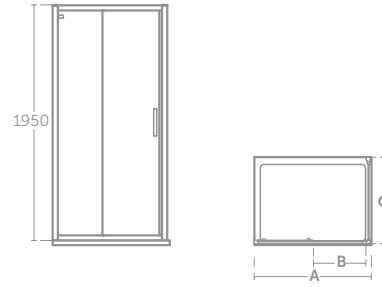

- Height 1950mm
- 6mm clear safety glass
- Bright silver finish & solid chrome plated handles
- 1000mm & 1200mm doors & side panels also available in silk black finish
- Smooth running wheels
- Concealed fixings with easy click covers & top caps
- Suitable for installation on a tray or wetroom floor
- Horizontal adjustment up to 25mm per profile