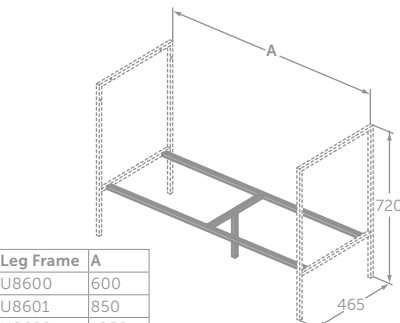

ADAPTO

ADAPTO CONSOLES

MODEL	PRICE INC VAT WG	PRICE INC VAT FF/PA/PB	SKU
120cm Console	£634	£576	U8409--
105cm Console	£551	£501	U8408--
85cm Console	£479	£436	U8407--
70cm Console	£417	£379	U8406--
60cm Console	£362	£329	U8405--

- Compatible with Adapto base units (U8419 or U8421) and Adapto towel rails (U8425AA, U8426AA, U8427AA or U8615AA)
- Wall mounted installation with brackets for console (U842867): 3 pieces needed for 105cm and 120cm.
- Freestanding installation with legs for frame + frame bar (order separately, see below)
- Console supplied without cut

5 YEAR GUARANTEE

Consoles	A
U8409	1200
U8408	1050
U8407	850
U8406	700
U8405	600

ADAPTO MOUNTING BRACKET FOR CONSOLE

MODEL	PRICE INC VAT	SKU
Mounting bracket (1pc in set)	£59	U842867

- 2 pcs needed for 60cm, 70cm, 85cm basin structures
- 3 pcs needed for 105cm, 120cm, 150cm basin structures

5 YEAR GUARANTEE

ADAPTO LEG FRAME

MODEL	PRICE INC VAT	SKU
Console Leg Frame Support (each)	£178	U8599FY
120cm Frame Bar	£178	U8603FY
105cm Frame Bar	£172	U8602FY
85cm Frame Bar	£140	U8601FY
60cm Frame Bar	£121	U8600FY

- The leg frame requires two frame supports (U8599FY) and one frame bar (choose according to size of console)

5 YEAR GUARANTEE

Leg Frame	A
U8600	600
U8601	850
U8602	1050
U8603	1200

ADAPTO BASE UNIT - WALL MOUNTED

MODEL	PRICE INC VAT WG	PRICE INC VAT FF/PA/PB	SKU
50cm wall mounted Base Unit with 1 drawer H24cm	£520	£468	U8421--
25cm wall mounted Base Unit with 1 drawer H24cm	£399	£359	U8419--

- 1 drawer with push to open system (no handle)
- Base units are for positioning underneath basin units or consoles.
- Depending on the positioning, a 12mm Adapto worktop may also be required.

5 YEAR GUARANTEE

Base	A
U8421	500
U8419	250

FINISHES Please add colour reference to code when ordering:

5 YEAR GUARANTEE

Furniture 5 Year Guarantee

ADAPTO