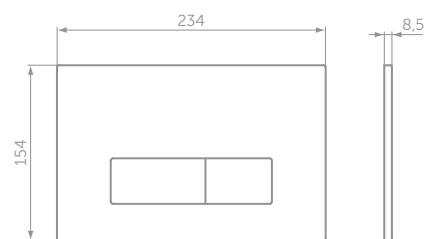

FLUSHPLATES

OLEAS M2 MECHANICAL DUAL FLUSHPLATE

MODEL	PRICE INC VAT	SKU
White	£50	R0121AC
Chrome	£56	R0121AA
Brushed Chrome	£56	R0121JG
Black	£65	R0121A6

OLEAS M3 MECHANICAL DUAL FLUSHPLATE

MODEL	PRICE INC VAT	SKU
White	£50	R0123AC
Chrome	£56	R0123AA
Brushed Chrome	£56	R0123JG
Black	£65	R0123A6

SOLEA P2 PNEUMATIC DUAL FLUSHPLATE

MODEL	PRICE INC VAT	SKU
White	£56	R0110AC
Chrome	£62	R0110AA
Brushed Chrome	£62	R0110JG
Black	£71	R0110A6

SEPTA PRO INSPECTION PLATE

MODEL	PRICE INC VAT	SKU
White	£48	R0137AC
Chrome	£66	R0137AA
Matt chrome	£78	R0137JG

FLUSHPLATES

ALTES NT1 ELECTRONIC (PROXIMITY) CERAMIC DUAL FLUSHPLATE

MODEL	PRICE INC VAT	SKU
White	£893	R0130AC
Black	£893	R0130A6

SYMFO NT1 ELECTRONIC (PROXIMITY) GLASS DUAL FLUSHPLATE

MODEL	PRICE INC VAT	SKU
White	£893	R0129SA
Black	£893	R0129RX

CONVERSION KITS

MODEL	PRICE INC VAT	SKU
Conversion kit (mechanical to electronic) for proximity actuated flushplates (Altes & Symfo)	£239	R015867

CONVERSION KITS

MODEL	PRICE INC VAT	SKU
Top actuation kit (from front to top actuation) for Mechanical 150 depth frames & cisterns	£23	R017667
Compatible with Oleas flushplates