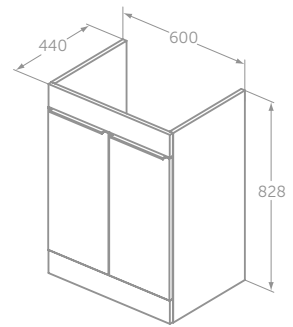

MODEL	PRICE INC VAT	SKU
Vanity Basin Unit 60cm Floorstanding 2 Doors	£422	T0053--

- Use with universal space saving syphon EE23033967 (space saving waste required, purchased separately)
- For use with Tesi 60cm vanity basin T351001 see P. 200