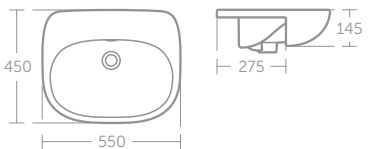

TESI

TESI VANITY BASIN 100CM, 80CM, 60CM, 50CM

MODEL	PRICE INC VAT	SKU
100cm vanity basin, one taphole	£341	T350801
80cm vanity basin, one taphole	£274	T350901
80cm vanity basin, one taphole - silk white	£356	T3509V1
80cm vanity basin, one taphole - silk black	£411	T3509V3
60cm vanity basin, one taphole	£200	T351001
60cm vanity basin, one taphole - silk white	£260	T3510V1
60cm vanity basin, one taphole - silk black	£300	T3510V3
50cm vanity basin, one taphole	£185	T004301

- For use with Tesi vanity units, see P. 202

	A (mm)
T3508	1025
T3509	825
T3510	625
T0043	525

TESI 50CM SHORT PROJECTION VANITY BASIN

MODEL	PRICE INC VAT	SKU
50cm short projection vanity basin, one taphole	£185	T351101

- For use with Tesi short projection vanity unit T0045, see P. 202

TESI BASIN 60CM

MODEL	PRICE INC VAT	SKU
60cm basin, one taphole	£120	T026501
Full pedestal	£66	T351901
Semi-pedestal	£73	T357301
Basin fixing set	£18	E015767

TESI BASIN 55CM, 50CM

MODEL	PRICE INC VAT	SKU
55cm basin, one taphole	£110	T028001
50cm basin, one taphole	£103	T031201
Full pedestal	£66	T351901
Semi-pedestal	£73	T357301
Basin fixing set	£18	E015767

	A	B	C	D
55cm	550	450	475	830
50cm	500	420	485	815

Ceramic Lifetime Guarantee

TESI

TESI 45CM CORNER HANDRINSE BASIN

MODEL	PRICE INC VAT	SKU
45cm corner handrinse basin, one taphole	£111	T352501
Full pedestal	£81	T352101

TESI SEMI-COUNTERTOP BASIN 55CM

MODEL	PRICE INC VAT	SKU
Tesi 55cm semi-countertop basin, one taphole	£191	T352601

- Can be used with Tesi Semi-countertop unit E0837 7 worktop E0059, see P. 202

TESI HANDRINSE BASIN 45CM

MODEL	PRICE INC VAT	SKU
45cm handrinse basin, one taphole	£91	T031301
Full pedestal	£66	T352101
Semi-pedestal	£73	T352001
Basin fixing set	£18	E015767

Ceramic Lifetime Guarantee