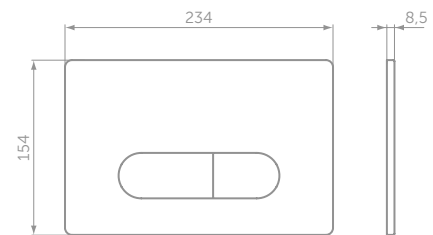

MODEL	PRICE INC VAT	SKU
White	£50	R0115AC
Chrome	£56	R0115AA
Brushed Chrome	£56	R0115JG
Black	£65	R0115A6