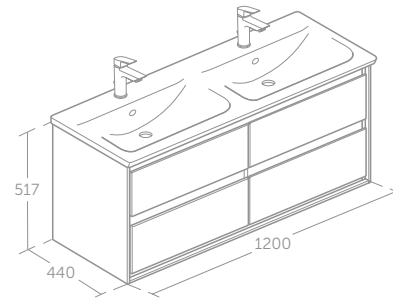

CONNECT AIR

CONNECT AIR VANITY UNIT 120CM WITH FOUR DRAWERS

MODEL	PRICE INC VAT	SKU
120cm vanity unit	£859	E0822--

- Use with universal space saving syphon EE23033967 (space saving waste required, purchased separately)
- Use with Cube double vanity basin E027301 see P. 188
- Vessel basin installations require 120cm worktop E0852 see P. 193