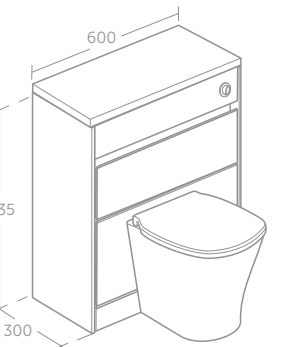

FINISHES Please add colour reference to code when ordering: