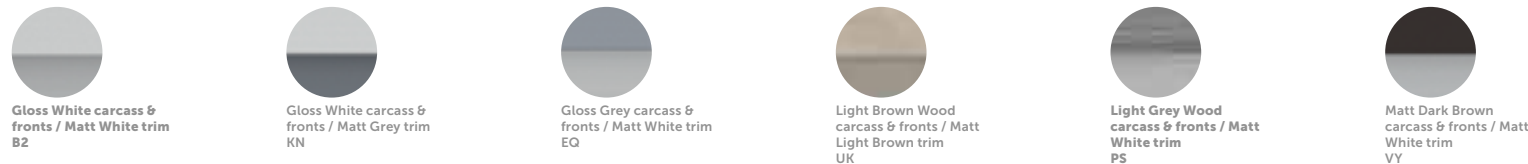

FINISHES Please add colour reference to code when ordering:

Gloss White carcass & fronts / Matt White trim
BZ

Gloss White carcass & fronts / Matt Grey trim
KN

Gloss Grey carcass & fronts / Matt White trim
EQ