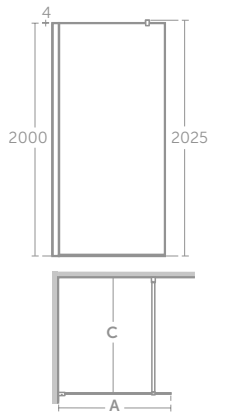

SIMPLICITY SHOWER TRAYS

SQUARE LOW PROFILE UPSTAND TRAY

MODEL	PRICE INC VAT	SKU
760mm square, upstand	£185	L511301
800mm square, upstand	£214	L511401
900mm square, upstand	£304	L511501
Riser kit for trays up to 1200mm	£94	L630901
Flexible Waste Pipe	£14	L630801

- Upstand on all 4 sides
- Includes 90mm chrome fast flow waste

Size (mm)	A	B	C	D	E
760 x 760	770	770	385	190	67
800 x 800	810	810	405	190	67
900 x 900	910	910	455	190	67

RECTANGULAR LOW PROFILE UPSTAND TRAY

MODEL	PRICE INC VAT	SKU
900 x 760mm upstand	£304	L511601
1000 x 800mm upstand	£328	L511701
1200 x 760mm upstand	£334	L511801
1200 x 800mm upstand	£353	L511901
1200 x 900mm upstand	£387	L512001
1400 x 900mm upstand	£412	L512101
Riser kit for trays up to 1200mm	£94	L630901
Extension riser kit for trays over 1200mm	£41	L631201
Flexible Waste Pipe	£14	L630801

- Upstand on all 4 sides
- Includes 90mm chrome fast flow waste

Size (mm)	A	B	C	D	E
900 x 760	910	770	455	190	67
1000 x 800	1010	810	505	190	67
1200 x 760	1210	770	605	190	67
1200 x 800	1210	810	605	190	67
1200 x 900	1210	910	605	190	67
1400 x 900	1410	910	705	190	67

QUADRANT LOW PROFILE UPSTAND TRAY

MODEL	PRICE INC VAT	SKU
800mm quadrant upstand tray	£219	L512301
900mm quadrant upstand tray	£236	L512501
Quadrant Riser Kit	£109	L631001
Flexible Waste Pipe	£14	L630801

- Upstand on all 2 straight sides
- Includes 90mm chrome fast flow waste

Size (mm)	A	B	C	D	E
800 x 800	810	810	512	512	67
900 x 900	910	910	612	612	67

SYNERGY WET ROOM PANELS

ALCOVE OR CORNER INSTALLATION EXAMPLE: WETROOM PANEL

Panel (mm)	A width (mm)	C width (mm)
700	638	650-994
760	698	650-994
800	738	650-994
900	838	650-994
1000	938	650-994
1200	1138	650-994
1400	1338	650-994
1600	1538	650-994

1. Max width 1494 with extended bracing bracket
2. 1200 wetroom panel
   - Straight bracing bracket

ALCOVE OR CORNER INSTALLATION EXAMPLE: WETROOM PANEL WITH RETURN