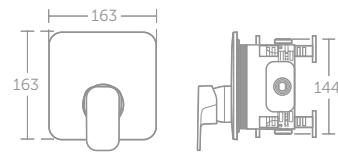

TONIC II

TONIC II BUILT-IN SHOWER MIXER

MODEL	PRICE INC VAT	SKU
Single Lever Built-In Shower Mixer	£295	A6339AA
Easy box built in kit	£104	A1000NU

- Suitable for high pressure only
- Requires built in kit A1000NU and a suitable outlet

TONIC II BUILT-IN BATH SHOWER MIXER

MODEL	PRICE INC VAT	SKU
Single Lever Built-In Bath / Shower Mixer	£326	A6340AA
Easy box built in kit	£104	A1000NU

- Suitable for high pressure only
- Requires built in kit A1000NU and two suitable outlets.

TONIC II SINGLE LEVER EXPOSED SHOWER MIXER

MODEL	PRICE INC VAT	SKU
Single Lever Exposed Shower Mixer	£366	A6337AA

- Suitable for high pressure only

TONIC II SINGLE LEVER EXPOSED BATH SHOWER MIXER

MODEL	PRICE INC VAT	SKU
Single Lever Exposed Bath Shower Mixer	£460	A6338AA

- Suitable for high pressure only

Mixers & Taps 5 Year Guarantee

High Pressure

CERALINE

CERALINE BASIN MIXER

MODEL	PRICE INC VAT	SKU
Single lever basin mixer with clicker waste - silk black	£125	BD136XG

- 2 year guarantee on finish and 5 year guarantee on parts.

CERALINE MINI BASIN MIXER

MODEL	PRICE INC VAT	SKU
Mini basin mixer - silk black	£125	BC185XG

- 2 year guarantee on finish and 5 year guarantee on parts.

CERALINE VESSEL BASIN MIXER

MODEL	PRICE INC VAT	SKU
Single lever vessel basin mixer	£207	BD365XG

- 2 year guarantee on finish and 5 year guarantee on parts.

CERALINE BUILT-IN BASIN MIXER

MODEL	PRICE INC VAT	SKU
Single lever wall mounted basin mixer	£169	A6938XG

- Requires A5948NU built-in kit 1
- 2 year guarantee on finish and 5 year guarantee on parts.

CERALINE DUAL CONTROL BATH FILLER

MODEL	PRICE INC VAT	SKU
Dual control bath filler - silk black	£209	BC188XG

- 2 year guarantee on finish and 5 year guarantee on parts.

CERALINE DUAL CONTROL BATH SHOWER MIXER

MODEL	PRICE INC VAT	SKU
Dual control bath shower mixer - silk black	£240	BC189XG