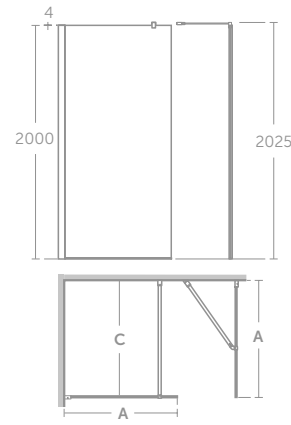

SYNERGY WET ROOM PANELS

CORNER INSTALLATION EXAMPLE: WETROOM PANEL WITH END PANEL

Panel (mm)	A width (mm)	C width (mm)
700	638	650-994
760	698	650-994
800	738	650-994
900	838	650-994
1000	938	650-994
1200	1138	650-994
1400	1338	650-994
1600	1538	650-994

Max width 1494 with extended bracing bracket

- 1000 wetroom panel
- 760 wetroom panel
- Straight bracing bracket
- Angle bracing bracket

CORNER INSTALLATION EXAMPLE: WETROOM PANEL WITH END PANEL AND RETURN

Panel (mm)	A width (mm)	C width (mm)
700	638	650-994
760	698	650-994
800	738	650-994
900	838	650-994
1000	938	650-994
1200	1138	650-994
1400	1338	650-994
1600	1538	650-994

Max width 1494 with extended bracing bracket

- 1000 wetroom panel
- 760 wetroom panel
- 300 return panel
- Straight bracing bracket
- Angle bracing bracket

SYNERGY WET ROOM PANELS

MODEL	PRICE INC VAT	SKU
700mm panel	£495	L6220EO
760mm panel	£517	L6221EO
800mm panel	£538	L6222EO
900mm panel	£568	L6223EO
1000mm panel	£609	L6224EO
1200mm panel	£658	L6225EO
1400mm panel	£891	L6226EO
1600mm panel	£1,073	L6227EO
300mm return panel	£295	L6228EO
900mm modesty panel	£605	L6180EO
1000mm modesty panel	£635	L6181EO
1200mm modesty panel	£698	L6182EO
Straight bracing bracket	£81	L6229EO
Angle bracing bracket	£117	L6230EO
Extended bracing bracket	£89	L6198EO

- Concealed fixings with easy click covers & top caps
- Sealing channels for a silicone free look
- Vertical adjustment for drilling into grout lines
- 8mm safety glass
- Suitable for installation on a tray or a wetroom floor

SYNERGY SHOWER ENCLOSURES

SYNERGY QUADRANT ENCLOSURES

MODEL	PRICE INC VAT	SKU
800mm enclosure	£1,251	L6283EO
900mm enclosure	£1,305	L6284EO
1000mm enclosure	£1,358	L6285EO