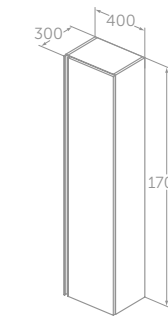

CONNECT EQ 40CM TALL COLUMN UNIT

MODEL	PRICE INC VAT WG/Y2	PRICE INC VAT PA/PB	SKU
40cm tall column unit, 1 soft close door	£500	£448	E2152--

- Soft close doors
- left or right hand hinge installation option
- Five shelves (one fixed, four adjustable glass shelves)