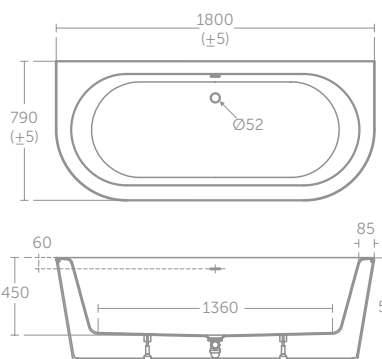

MODEL	PRICE INC VAT	SKU
180x80cm D-Shape double ended bath with clicker waste and slotted overflow, no tapholes	£1,661	T466001

- Bath fillers/ shower mixers should be installed within a 500mm area in the central position of tap deck, the space directly behind the overflow should be avoided.