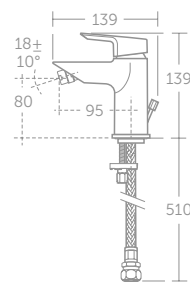

- Supplied fitted with a removable 5 litres per minute eco flow regulator
- A6578AA requires kit A5948NU

TESI BIDET MIXER

MODEL	PRICE INC VAT	SKU
Single lever bidet mixer with pop-up waste	£180	A6589AA

- Supplied fitted with a removable 5 litres per minute eco flow regulator