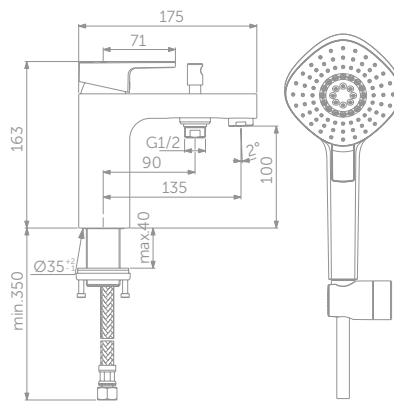

EDGE

EDGE BASIN MIXER

MODEL	PRICE INC VAT	SKU
Single lever basin mixer	£139	A7576AA

- 5 litres per minute flow regulator fitted
- Suitable for high pressure only

EDGE MINI BASIN MIXER

MODEL	PRICE INC VAT	SKU
Single lever mini basin mixer	£139	A7575AA

- 5 litres per minute flow regulator fitted
- Suitable for high pressure only

EDGE VESSEL BASIN MIXER

MODEL	PRICE INC VAT	SKU
Single lever vessel mixer	£249	A7577AA

- 5 litres per minute flow regulator fitted
- Suitable for high pressure only

EDGE HIGH SPOUT SWIVELLING BASIN MIXER

MODEL	PRICE INC VAT	SKU
Single lever high spout basin mixer	£249	A7578AA

- 5 litres per minute flow regulator fitted
- Swivel spout
- Suitable for high pressure only

EDGE

EDGE BUILT-IN BASIN MIXER

MODEL	PRICE INC VAT	SKU
Single lever wall mounted basin mixer	£249	A7116AA
Basin mixer built in kit	£114	A5948NU

- 5 litres per minute flow regulator fitted
- Suitable for high pressure only

EDGE BATH FILLER

MODEL	PRICE INC VAT	SKU
Single lever bath filler	£208	A7579AA

- FirmaFlow® ceramic cartridge
- Suitable for high pressure only

EDGE BATH SHOWER MIXER

MODEL	PRICE INC VAT	SKU
Single lever bath shower mixer with shower set	£239	A7580AA

- 8 litres per minute flow regulator fitted in the handspray
- FirmaFlow® ceramic cartridge
- Suitable for high pressure only

EDGE EXPOSED BATH SHOWER MIXER

MODEL	PRICE INC VAT	SKU
Single lever wall mounted bath shower mixer with shower set.	£221	A7581AA

- 8 litres per minute flow regulator fitted in the handspray
- Suitable for high pressure only

Mixers & Taps 5 Year Guarantee

Water Saving

Temperature Limit Stop

Easyfix

High Pressure

Firmaflow ceramic cartridge

Mixers & Taps 5 Year Guarantee

Water Saving

Temperature Limit Stop

Easyfix

High Pressure