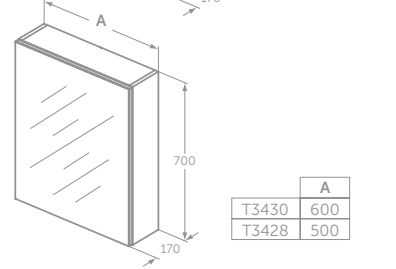

MIRROR LIGHTS

30CM LED LIGHT

MODEL	PRICE INC VAT	SKU
30cm LED light	£215	T320967

- 8W, 230v, 5700K
- For use with mirrors & framed mirrors, see p.248
- Mirror cabinets & mirror cabinets with ambient light p.251

60CM LED LIGHT

MODEL	PRICE INC VAT	SKU
60cm LED light	£253	T322967

- 12W, 230V, 5700K
- For use with mirrors & framed mirrors, see p.248
- Mirror cabinets & mirror cabinets with ambient light p.251

23CM EVA LED LIGHT

MODEL	PRICE INC VAT	SKU
23cm EVA LED light	£76	T3189AA

- 6W, 230V, 4000K
- For use with mirrors & framed mirrors, see p.248
- Mirror cabinets & mirror cabinets with ambient light p.251

MIRROR CABINETS

MIRROR CABINET

MODEL	PRICE INC VAT	SKU
50cm mirror cabinet, 1 door	£312	T3588AL
60cm mirror cabinet, 1 door	£329	T3589AL
70cm mirror cabinet, 2 doors	£361	T3590AL
80cm mirror cabinet, 2 doors	£398	T3591AL
100cm mirror cabinet, 2 doors	£437	T3592AL
120cm mirror cabinet, 2 doors	£503	T3593AL

- Internal cosmetic mirror
- Two adjustable glass shelves
- Includes mounting kit

MIRROR CABINET WITH AMBIENT LIGHT

MODEL	PRICE INC VAT	SKU
50cm cabinet with ambient light, 1 door	£588	T3428AL
60cm mirror cabinet, ambient light, 1 door	£632	T3430AL
70cm mirror cabinet, ambient light, 2 doors	£695	T3439AL
80cm mirror cabinet, ambient light, 2 doors	£765	T3442AL
100cm mirror cabinet, ambient light, 2 doors	£841	T3498AL
120cm mirror cabinet, ambient light, 2 doors	£925	T3499AL

- PortraInternal cosmetic mirror & two adjustable glass shelves
- Integrated bottom LED light for washbasin
- 220-240V, 50-60Hz, IP44, Class II
- Includes mounting kit
- Switch for LED
- Recharging socket for toothbrush or shaver

MIRROR CABINET WITH FRONT LIGHT & AMBIENT LIGHT