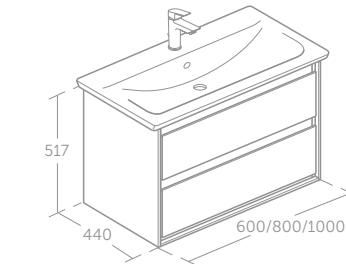

CONNECT AIR

CONNECT AIR VANITY UNIT 120CM WITH FOUR DRAWERS

MODEL	PRICE INC VAT	SKU
120cm vanity unit	£859	E0822--

- Use with universal space saving syphon EE23033967 (space saving waste required, purchased separately)
- Use with Cube double vanity basin E027301 see P. 188
- Vessel basin installations require 120cm worktop E0852 see P. 193

CONNECT AIR VANITY UNIT 100CM/80CM/60CM WITH TWO DRAWERS

MODEL	PRICE INC VAT	SKU
100cm vanity unit	£703	E0821--
80cm vanity unit	£675	E0819--
60cm vanity unit	£597	E0818--

- Use with universal space saving syphon EE23033967 (space saving waste required, purchased separately)
- Use with Cube vanity basins, see P. 188
- Vessel basin installations require worktops see P. 193: 100cm E0851; 80cm E0849; 60cm E0848

CONNECT AIR VANITY UNIT 50CM WITH ONE DRAWER

MODEL	PRICE INC VAT	SKU
50cm vanity unit	£433	E0817--

- Use with universal space saving syphon EE23033967 (space saving waste required, purchased separately)
- Use with Cube mini vanity basin E029601 see P. 188

CONNECT AIR VANITY UNIT 120CM WITH TWO DRAWERS & TWO OPEN SHELVES

MODEL	PRICE INC VAT	SKU
120cm vanity unit	£689	E0829--

- Use with universal space saving syphon EE23033967 (space saving waste required, purchased separately)
- Use with Cube double vanity basin E027301 see P. 188
- Vessel basin installations require 120cm worktop E0852 see P. 193

FINISHES Please add colour reference to code when ordering:

CONNECT AIR

CONNECT AIR VANITY UNIT 100CM/80CM/60CM WITH DRAWER & OPEN SHELF

MODEL	PRICE INC VAT	SKU
100cm vanity unit	£561	E0828--
80cm vanity unit	£540	E0827--
60cm vanity unit	£483	E0826--