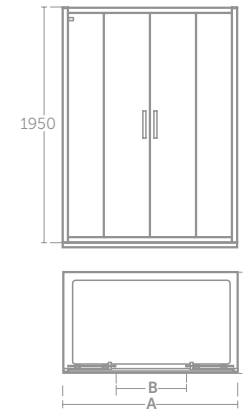

Slider Door	A (mm)	B (mm)
1500	1450-1500	585
1700	1650-1700	685