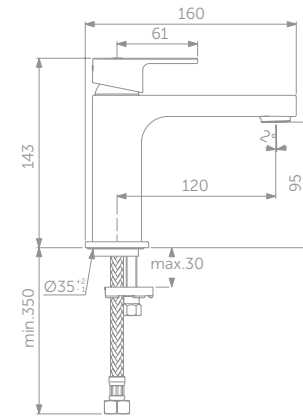

EDGE

EDGE BASIN MIXER

MODEL	PRICE INC VAT	SKU
Single lever basin mixer	£139	A7576AA

- 5 litres per minute flow regulator fitted
- Suitable for high pressure only

EDGE MINI BASIN MIXER

MODEL	PRICE INC VAT	SKU
Single lever mini basin mixer	£139	A7575AA

- 5 litres per minute flow regulator fitted
- Suitable for high pressure only

EDGE VESSEL BASIN MIXER

MODEL	PRICE INC VAT	SKU
Single lever vessel mixer	£249	A7577AA

- 5 litres per minute flow regulator fitted
- Suitable for high pressure only

EDGE HIGH SPOUT SWIVELLING BASIN MIXER

MODEL	PRICE INC VAT	SKU
Single lever high spout basin mixer	£249	A7578AA

- 5 litres per minute flow regulator fitted
- Swivel spout
- Suitable for high pressure only

EDGE

EDGE BUILT-IN BASIN MIXER

MODEL	PRICE INC VAT	SKU
Single lever wall mounted basin mixer	£249	A7116AA
Basin mixer built in kit	£114	A5948NU

- 5 litres per minute flow regulator fitted
- Suitable for high pressure only

EDGE BATH FILLER

MODEL	PRICE INC VAT	SKU
Single lever bath filler	£208	A7579AA

- FirmaFlow® ceramic cartridge
- Suitable for high pressure only

EDGE BATH SHOWER MIXER

MODEL	PRICE INC VAT	SKU
Single lever bath shower mixer with shower set	£239	A7580AA

- 8 litres per minute flow regulator fitted in the handspray
- FirmaFlow® ceramic cartridge
- Suitable for high pressure only

EDGE EXPOSED BATH SHOWER MIXER

MODEL	PRICE INC VAT	SKU
Single lever wall mounted bath shower mixer with shower set.	£221	A7581AA

- 8 litres per minute flow regulator fitted in the handspray
- Suitable for high pressure only

Mixers & Taps 5 Year Guarantee

Water Saving

Temperature Limit Stop

Easyfix

High Pressure

Firmaflow ceramic cartridge

Mixers & Taps 5 Year Guarantee

Water Saving

Temperature Limit Stop

Easyfix

High Pressure