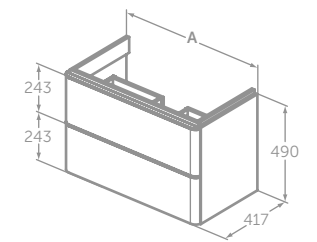

A (mm)
T4302	970
T4301	770
T4300	570
T4299	470