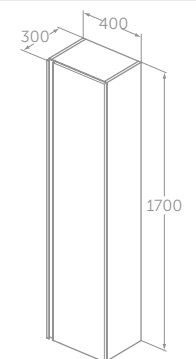

TESI 40CM HALF COLUMN UNIT

MODEL	PRICE INC VAT	SKU
40cm 1/2 Column, 1 Door	£370	T0055--

- soft close door
- Left or right hand hinge installation option
- Three shelves (One fixed, two adjustable glass shelves)