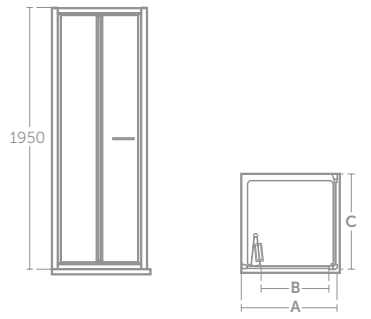

Bifold Door	A (mm)	B (mm)
760	710-760	475
800	750-800	500
900	850-900	550
1000	950-1000	743

Panel	C (mm)
700	655-705
760	715-765
800	755-805
900	855-905
1000	955-1005