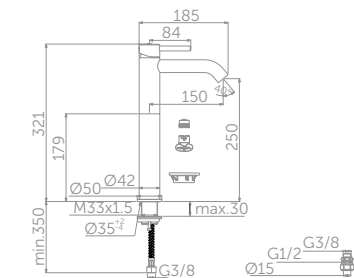

TONIC II

TONIC II BUILT-IN SHOWER MIXER

MODEL	PRICE INC VAT	SKU
Single Lever Built-In Shower Mixer	£295	A6339AA
Easy box built in kit	£104	A1000NU

- Suitable for high pressure only
- Requires built in kit A1000NU and a suitable outlet

TONIC II BUILT-IN BATH SHOWER MIXER

MODEL	PRICE INC VAT	SKU
Single Lever Built-In Bath / Shower Mixer	£326	A6340AA
Easy box built in kit	£104	A1000NU

- Suitable for high pressure only
- Requires built in kit A1000NU and two suitable outlets.

TONIC II SINGLE LEVER EXPOSED SHOWER MIXER

MODEL	PRICE INC VAT	SKU
Single Lever Exposed Shower Mixer	£366	A6337AA

- Suitable for high pressure only

TONIC II SINGLE LEVER EXPOSED BATH SHOWER MIXER

MODEL	PRICE INC VAT	SKU
Single Lever Exposed Bath Shower Mixer	£460	A6338AA

- Suitable for high pressure only

Mixers & Taps 5 Year Guarantee

High Pressure

CERALINE

CERALINE BASIN MIXER

MODEL	PRICE INC VAT	SKU
Single lever basin mixer with clicker waste - silk black	£125	BD136XG

- 2 year guarantee on finish and 5 year guarantee on parts.

CERALINE MINI BASIN MIXER

MODEL	PRICE INC VAT	SKU
Mini basin mixer - silk black	£125	BC185XG

- 2 year guarantee on finish and 5 year guarantee on parts.

CERALINE VESSEL BASIN MIXER

MODEL	PRICE INC VAT	SKU
Single lever vessel basin mixer	£207	BD365XG

- 2 year guarantee on finish and 5 year guarantee on parts.

CERALINE BUILT-IN BASIN MIXER

MODEL	PRICE INC VAT	SKU
Single lever wall mounted basin mixer	£169	A6938XG

- Requires A5948NU built-in kit 1
- 2 year guarantee on finish and 5 year guarantee on parts.

CERALINE DUAL CONTROL BATH FILLER

MODEL	PRICE INC VAT	SKU
Dual control bath filler - silk black	£209	BC188XG

- 2 year guarantee on finish and 5 year guarantee on parts.

CERALINE DUAL CONTROL BATH SHOWER MIXER

MODEL	PRICE INC VAT	SKU
Dual control bath shower mixer - silk black	£240	BC189XG