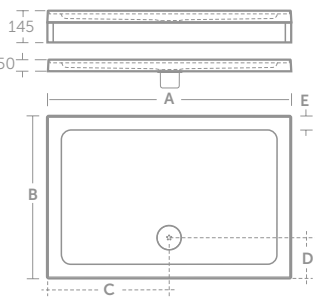

SIMPLICITY SHOWER TRAYS

SQUARE LOW PROFILE UPSTAND TRAY

MODEL	PRICE INC VAT	SKU
760mm square, upstand	£185	L511301
800mm square, upstand	£214	L511401
900mm square, upstand	£304	L511501
Riser kit for trays up to 1200mm	£94	L630901
Flexible Waste Pipe	£14	L630801

- Upstand on all 4 sides
- Includes 90mm chrome fast flow waste

Size (mm)	A	B	C	D	E
760 x 760	770	770	385	190	67
800 x 800	810	810	405	190	67
900 x 900	910	910	455	190	67

RECTANGULAR LOW PROFILE UPSTAND TRAY

MODEL	PRICE INC VAT	SKU
900 x 760mm upstand	£304	L511601
1000 x 800mm upstand	£328	L511701
1200 x 760mm upstand	£334	L511801
1200 x 800mm upstand	£353	L511901
1200 x 900mm upstand	£387	L512001
1400 x 900mm upstand	£412	L512101
Riser kit for trays up to 1200mm	£94	L630901
Extension riser kit for trays over 1200mm	£41	L631201
Flexible Waste Pipe	£14	L630801

- Upstand on all 4 sides
- Includes 90mm chrome fast flow waste

Size (mm)	A	B	C	D	E
900 x 760	910	770	455	190	67
1000 x 800	1010	810	505	190	67
1200 x 760	1210	770	605	190	67
1200 x 800	1210	810	605	190	67
1200 x 900	1210	910	605	190	67
1400 x 900	1410	910	705	190	67

QUADRANT LOW PROFILE UPSTAND TRAY

MODEL	PRICE INC VAT	SKU
800mm quadrant upstand tray	£219	L512301
900mm quadrant upstand tray	£236	L512501
Quadrant Riser Kit	£109	L631001
Flexible Waste Pipe	£14	L630801

- Upstand on all 2 straight sides
- Includes 90mm chrome fast flow waste

Size (mm)	A	B	C	D	E
800 x 800	810	810	512	512	67
900 x 900	910	910	612	612	67

SYNERGY WET ROOM PANELS

ALCOVE OR CORNER INSTALLATION EXAMPLE: WETROOM PANEL

Panel (mm)	A width (mm)	C width (mm)
700	638	650-994
760	698	650-994
800	738	650-994
900	838	650-994
1000	938	650-994
1200	1138	650-994
1400	1338	650-994
1600	1538	650-994

1. Max width 1494 with extended bracing bracket
2. 1200 wetroom panel
   - Straight bracing bracket

ALCOVE OR CORNER INSTALLATION EXAMPLE: WETROOM PANEL WITH RETURN