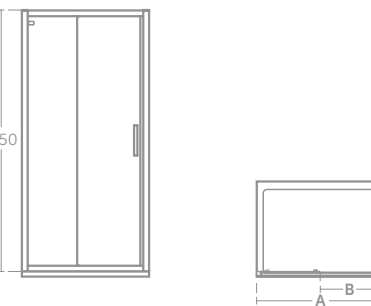

- Height 1950mm
- 6mm clear safety glass
- Bright silver finish & solid chrome plated handles
- 1000mm & 1200mm doors & side panels also available in silk black finish
- Smooth running wheels
- Concealed fixings with easy click covers & top caps
- Suitable for installation on a tray or wetroom floor
- Horizontal adjustment up to 50mm per profile