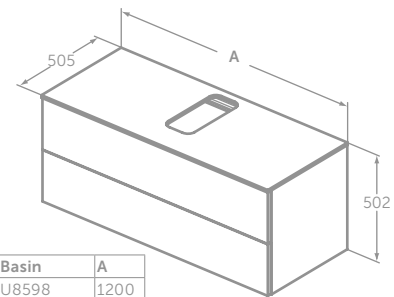

Basin	A
U8598	1200
U8597	1050