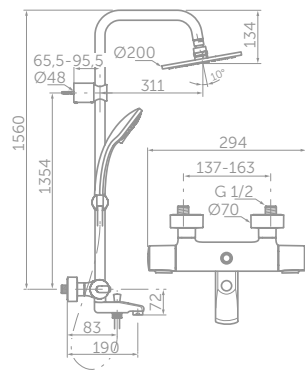

CERATHERM DUAL BATH SHOWER MIXER

MODEL	PRICE INC VAT	SKU
Bath shower mixer with Idealrain rainshower M1, fixed riser and set	£1,128	A5778AA