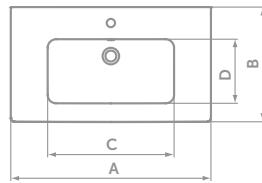

CONNECT EQ VANITY BASIN 80CM, 60CM

MODEL	PRICE INC VAT	SKU
80cm vanity basin with overflow, one taphole	£301	K706701
60cm vanity basin with overflow, one taphole	£200	K706601

- Basin wall mounted using the E0157 wall fixing set
- Can be used with Connect EQ vanity basin units see p.187