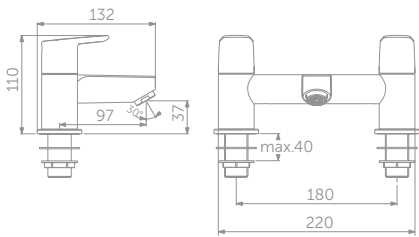

MODEL	PRICE INC VAT	SKU
Dual Control Bath Filler	£198	BC707AA
Dual Control Bath Filler - silk black	£248	BC707XG