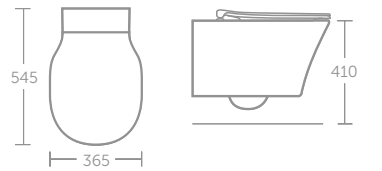

MODEL	PRICE INC VAT	SKU
Wall mounted WC bowl, horizontal outlet	£380	E240401
Prosys 82cm height with dual flush 6/4 litres, mechanical wall mounted WC frame, 15cm depth, front or top actuation	£287	R014067
Oleas M1 mechanical dual flushplate, Ideal Standard - Chrome	£56	R0115AA
Slim seat & cover, soft close, quick release	£158	E081101
Slim seat & cover	£110	E080901
Wrap style seat & cover, soft close, quick release	£158	E081401
Wrap style seat & cover	£110	E081201

- Can be used with WC unit E1149 and worktop E0839 see P. 191 & 193
- For full range of Prosys frames and flushplates see P. 252-256