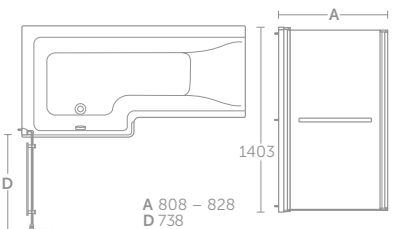

CONCEPT BATHS

CONCEPT RECTANGULAR BATH 170CM X 70CM

MODEL	PRICE INC VAT	SKU
Idealform Plus+		
170 x 70cm Idealform Plus+ rectangular bath - no tapholes	£508	E860001
170 x 70cm Idealform Plus+ rectangular bath with chrome grips	£702	E114101
Unilux Plus+ 170cm front bath panel	£148	E479701
Unilux Plus+ 70cm end bath panel	£74	E483101

25 YEAR GUARANTEE

Height floor to rim:
Idealform 540mm
Idealform Plus+ 560mm

CONCEPT RECTANGULAR BATH 170CM X 75CM

MODEL	PRICE INC VAT	SKU
Idealform Plus+		
170 x 75cm Idealform Plus+ rectangular bath - no tapholes	£530	E860201
Unilux Plus+ 170cm front bath panel	£148	E479701
Unilux Plus+ 75cm end bath panel	£75	E483201

25 YEAR GUARANTEE

Height floor to rim:
Idealform 540mm
Idealform Plus+ 560mm

CONCEPT SHOWER BATH 170CM X 90CM

MODEL	PRICE INC VAT	SKU
Idealform Plus+		
170 x 90cm Idealform Plus+ shower bath, left hand - no tapholes	£585	E860801
170 x 90cm Idealform Plus+ shower bath, right hand - no tapholes	£585	E860601
Front shower bath panel	£167	E731701
Unilux Plus+ 70cm end bath panel	£74	E483101
Shower bath curved screen - clear glass	£456	E7407AA

25 YEAR GUARANTEE

Height floor to rim:
Idealform 540mm
Idealform Plus+ 560mm

CONCEPT SPACE BATHS

CONCEPT SPACE SQUARE SHOWER BATH 170CM

MODEL	PRICE INC VAT	SKU
170 x 70cm Idealform Plus+ Square Shower Bath, right hand - no tapholes	£677	E049101
170 x 70cm Idealform Plus+ Square Shower Bath, left hand - no tapholes	£677	E049201
170cm Square shower bath front panel	£169	E050401
Unilux Plus+ 70cm end panel	£74	E483101
Square Shower Bath Screen, Clear Glass, Bright Silver	£455	E0508EO

- Left Hand Bath Shown
- Shower screen fits 150cm and 170cm baths
- Shower screen & front panel fits right and left hand baths

25 YEAR GUARANTEE 10 YEAR GUARANTEE

10 YEAR GUARANTEE