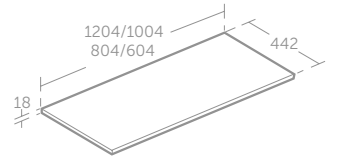

CONNECT AIR

CONNECT AIR FREE STANDING VANITY UNIT 60CM WITH TWO DRAWERS

MODEL	PRICE INC VAT	SKU
60cm Free standing vanity unit	£511	E0836--

- Use with universal space saving syphon EE23033967 (space saving waste required, purchased separately)
- Use with 64cm vanity basin E028901 see P. 188

CONNECT AIR COLUMN UNITS WITH ONE DOOR

MODEL	PRICE INC VAT	SKU
40cm Tall Column Unit 1 door	£597	E0832--
40cm Half Column Unit 1 door	£483	E0834--

- Column units are reversible and can be hung with left or right hand opening
- Tall column five shelves (one fixed, four adjustable glass shelves)
- Half column three shelves (one fixed, two adjustable glass shelves)

CONNECT AIR

CONNECT AIR WORKTOP FOR VANITY UNIT

MODEL	PRICE INC VAT	SKU
120cm Worktop for Vessel Installation	£135	E0852--
100cm Worktop for Vessel Installation	£114	E0851--
80cm Worktop for Vessel Installation	£102	E0849--
60cm Worktop for Vessel Installation	£91	E0848--

- Use with vanity units for vessel basin installations

CONNECT AIR SEMI-COUNTERTOP AND WC WORKTOPS 120CM/60CM

MODEL	PRICE INC VAT	SKU
120cm Worktop	£105	E0841--
60cm Worktop	£78	E0839--

- 60cm worktop to be used with semi-countertop basin unit E0837 or WC unit E1149 see P.191
- 120cm worktop to be used when installing semi-countertop basin and WC units side by side

LEGS FOR VANITY UNITS

MODEL	PRICE INC VAT	SKU
Leg Large (individual)	£47	E044767
Leg Small (individual)	£31	E039867

- Large leg for vanity units with vanity basins, height from floor to rim 861mm-886mm
- Small leg for vessel basin installations & basin units, height from floor to rim 840mm-865mm

FINISHES Please add colour reference to code when ordering:

FINISHES Please add colour reference to code when ordering: