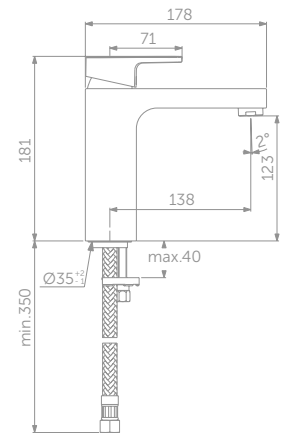

EDGE

EDGE BASIN MIXER

MODEL	PRICE INC VAT	SKU
Single lever basin mixer	£139	A7576AA

- 5 litres per minute flow regulator fitted
- Suitable for high pressure only

EDGE MINI BASIN MIXER

MODEL	PRICE INC VAT	SKU
Single lever mini basin mixer	£139	A7575AA

- 5 litres per minute flow regulator fitted
- Suitable for high pressure only

EDGE VESSEL BASIN MIXER

MODEL	PRICE INC VAT	SKU
Single lever vessel mixer	£249	A7577AA

- 5 litres per minute flow regulator fitted
- Suitable for high pressure only

EDGE HIGH SPOUT SWIVELLING BASIN MIXER

MODEL	PRICE INC VAT	SKU
Single lever high spout basin mixer	£249	A7578AA

- 5 litres per minute flow regulator fitted
- Swivel spout
- Suitable for high pressure only

EDGE

EDGE BUILT-IN BASIN MIXER

MODEL	PRICE INC VAT	SKU
Single lever wall mounted basin mixer	£249	A7116AA
Basin mixer built in kit	£114	A5948NU

- 5 litres per minute flow regulator fitted
- Suitable for high pressure only

EDGE BATH FILLER

MODEL	PRICE INC VAT	SKU
Single lever bath filler	£208	A7579AA

- FirmaFlow® ceramic cartridge
- Suitable for high pressure only

EDGE BATH SHOWER MIXER

MODEL	PRICE INC VAT	SKU
Single lever bath shower mixer with shower set	£239	A7580AA

- 8 litres per minute flow regulator fitted in the handspray
- FirmaFlow® ceramic cartridge
- Suitable for high pressure only

EDGE EXPOSED BATH SHOWER MIXER

MODEL	PRICE INC VAT	SKU
Single lever wall mounted bath shower mixer with shower set.	£221	A7581AA

- 8 litres per minute flow regulator fitted in the handspray
- Suitable for high pressure only

Mixers & Taps 5 Year Guarantee

Water Saving

Temperature Limit Stop

Easyfix

High Pressure

Firmaflow ceramic cartridge

Mixers & Taps 5 Year Guarantee

Water Saving

Temperature Limit Stop

Easyfix

High Pressure