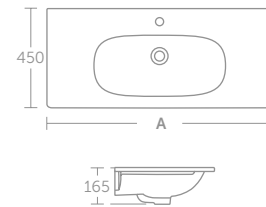

A (mm)
T3508	1025
T3509	825
T3510	625
T0043	525