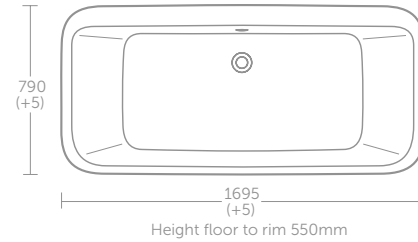

CONNECT AIR

CONNECT AIR FREESTANDING BATH 170CM X 79CM

MODEL	PRICE INC VAT	SKU
170 x 79cm freestanding bath with tap deck, no tap holes	£1,160	E113801

CONNECT AIR ASYMMETRIC DOUBLE ENDED BATH 170CM X 75CM