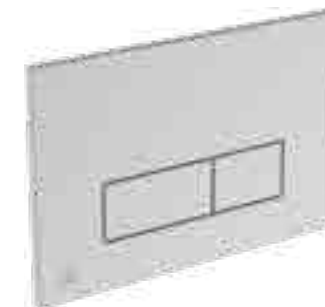

OLEAS P2 PNEUMATIC DUAL FLUSHPLATE