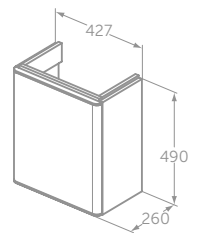

FINISHES Please add colour reference to code when ordering: