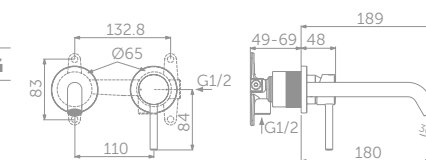

TONIC II

TONIC II BUILT-IN SHOWER MIXER

MODEL	PRICE INC VAT	SKU
Single Lever Built-In Shower Mixer	£295	A6339AA
Easy box built in kit	£104	A1000NU

- Suitable for high pressure only
- Requires built in kit A1000NU and a suitable outlet

TONIC II BUILT-IN BATH SHOWER MIXER

MODEL	PRICE INC VAT	SKU
Single Lever Built-In Bath / Shower Mixer	£326	A6340AA
Easy box built in kit	£104	A1000NU

- Suitable for high pressure only
- Requires built in kit A1000NU and two suitable outlets.

TONIC II SINGLE LEVER EXPOSED SHOWER MIXER

MODEL	PRICE INC VAT	SKU
Single Lever Exposed Shower Mixer	£366	A6337AA

- Suitable for high pressure only

TONIC II SINGLE LEVER EXPOSED BATH SHOWER MIXER

MODEL	PRICE INC VAT	SKU
Single Lever Exposed Bath Shower Mixer	£460	A6338AA

- Suitable for high pressure only

Mixers & Taps 5 Year Guarantee

High Pressure

CERALINE

CERALINE BASIN MIXER

MODEL	PRICE INC VAT	SKU
Single lever basin mixer with clicker waste - silk black	£125	BD136XG

- 2 year guarantee on finish and 5 year guarantee on parts.

CERALINE MINI BASIN MIXER

MODEL	PRICE INC VAT	SKU
Mini basin mixer - silk black	£125	BC185XG

- 2 year guarantee on finish and 5 year guarantee on parts.

CERALINE VESSEL BASIN MIXER

MODEL	PRICE INC VAT	SKU
Single lever vessel basin mixer	£207	BD365XG

- 2 year guarantee on finish and 5 year guarantee on parts.

CERALINE BUILT-IN BASIN MIXER

MODEL	PRICE INC VAT	SKU
Single lever wall mounted basin mixer	£169	A6938XG

- Requires A5948NU built-in kit 1
- 2 year guarantee on finish and 5 year guarantee on parts.

CERALINE DUAL CONTROL BATH FILLER

MODEL	PRICE INC VAT	SKU
Dual control bath filler - silk black	£209	BC188XG

- 2 year guarantee on finish and 5 year guarantee on parts.

CERALINE DUAL CONTROL BATH SHOWER MIXER

MODEL	PRICE INC VAT	SKU
Dual control bath shower mixer - silk black	£240	BC189XG