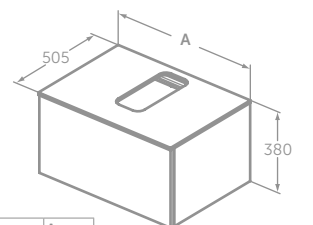

Basin	A
U8595	700
U8594	600