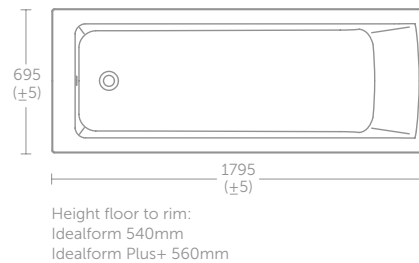

CONNECT AIR

CONNECT AIR FREESTANDING BATH 170CM X 79CM

MODEL	PRICE INC VAT	SKU
170 x 79cm freestanding bath with tap deck, no tap holes	£1,160	E113801

CONNECT AIR ASYMMETRIC DOUBLE ENDED BATH 170CM X 75CM

MODEL	PRICE INC VAT	SKU
Idealform Plus+		
170 x 75cm Asymmetric left hand bath - no tapholes	£669	E152501
170 x 75cm Asymmetric right hand bath - no tapholes	£669	E153901
170cm Asymmetric bath panel	£198	E154101

Idealform	PRICE INC VAT	SKU
170 x 75cm Asymmetric left hand bath - no tapholes	£508	E152401
170 x 75cm Asymmetric right hand bath - no tapholes	£508	E153401
170cm Asymmetric bath panel	£198	E154101

- Front panel fits left and right hand baths

CONNECT AIR SHOWER BATH 150CM X 80CM

MODEL	PRICE INC VAT	SKU
Idealform Plus+		
150x80cm Shower Bath - Left Hand	£513	E154801
150x80cm Shower Bath - Right Hand	£513	E154501
150cm Shower Bath Panel	£141	E155101
Unilux Plus+ 70cm end bath panel	£70	E483101
Shower Bath Screen with Access Panel	£418	E1137EO

Idealform	PRICE INC VAT	SKU
150x80cm Shower Bath - Left Hand	£369	E154701
150x80cm Shower Bath - Right Hand	£369	E154401
150cm Shower Bath Panel	£141	E155101
Unilux 70cm end bath panel	£70	E316901
Shower Bath Screen with Access Panel	£418	E1137EO

- Shower screen & front panel fits left and right hand baths

CONNECT AIR SHOWER BATH 170CM X 80CM

MODEL	PRICE INC VAT	SKU
Idealform Plus+		
170x80cm Shower Bath - Left Hand	£512	E114301
170x80cm Shower Bath - Right Hand	£512	E114501
170cm Shower Bath Panel	£140	E108201
Unilux Plus+ 70cm end bath panel	£70	E483101
Shower Bath Screen with Access Panel	£418	E1137EO