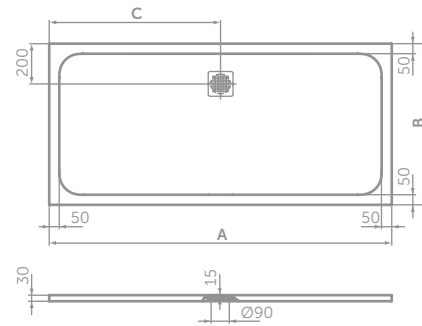

A	B	C
K8281	1700	700	850
K8284	1700	800	850
K8285	1700	900	850

ULTRA FLAT S RECTANGULAR TRAYS

MODEL	PRICE INC VAT	SKU
900 x 700mm tray **	£434	K8190--
1000 x 700mm tray **	£459	K8218--
1000 x 800mm tray **	£484	K8219--
1000 x 900mm tray	£509	K8220--
1200 x 700mm tray **	£522	K8221--
1200 x 800mm tray **	£547	K8227--
1200 x 900mm tray **	£572	K8230--
1200 x 1000mm tray	£597	K8232--
1400 x 700mm tray	£609	K8234--
1400 x 800mm tray **	£634	K8237--
1400 x 900 mm tray	£659	K8256--
1600 x 800mm tray	£722	K8276--
1600 x 900mm tray	£747	K8277--
1600 x 1000mm tray	£771	K8319--
1800 x 800mm tray	£834	K8304--
1800 x 900mm tray	£846	K8306--
1800 x 1000mm tray	£871	K8320--
2000 x 900mm tray	£921	K8343--
2000 x 1000mm tray	£959	K8327--
Coloured waste Cover **	£41	KV169--
*90mm Waste	£12	L6307AA

*All trays include and integrated stainless steel waste cover. The 90mm fast flowing waste L6307AA must be ordered seperately.