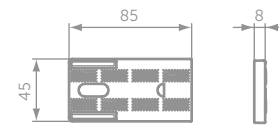

MODEL	PRICE INC VAT	SKU
Frame noise installation kit (avoid direct contact between frame and floor)	£16	R010667