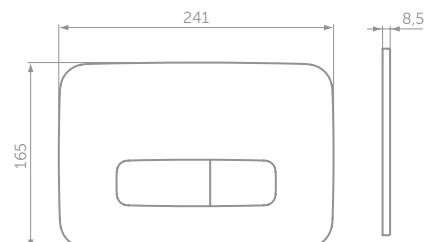

FLUSHPLATES

OLEAS M2 MECHANICAL DUAL FLUSHPLATE

MODEL	PRICE INC VAT	SKU
White	£50	R0121AC
Chrome	£56	R0121AA
Brushed Chrome	£56	R0121JG
Black	£65	R0121A6

OLEAS M3 MECHANICAL DUAL FLUSHPLATE

MODEL	PRICE INC VAT	SKU
White	£50	R0123AC
Chrome	£56	R0123AA
Brushed Chrome	£56	R0123JG
Black	£65	R0123A6

SOLEA P2 PNEUMATIC DUAL FLUSHPLATE

MODEL	PRICE INC VAT	SKU
White	£56	R0110AC
Chrome	£62	R0110AA
Brushed Chrome	£62	R0110JG
Black	£71	R0110A6

SEPTA PRO INSPECTION PLATE

MODEL	PRICE INC VAT	SKU
White	£48	R0137AC
Chrome	£66	R0137AA
Matt chrome	£78	R0137JG

FLUSHPLATES

ALTES NT1 ELECTRONIC (PROXIMITY) CERAMIC DUAL FLUSHPLATE

MODEL	PRICE INC VAT	SKU
White	£893	R0130AC
Black	£893	R0130A6

SYMFO NT1 ELECTRONIC (PROXIMITY) GLASS DUAL FLUSHPLATE

MODEL	PRICE INC VAT	SKU
White	£893	R0129SA
Black	£893	R0129RX

CONVERSION KITS

MODEL	PRICE INC VAT	SKU
Conversion kit (mechanical to electronic) for proximity actuated flushplates (Altes & Symfo)	£239	R015867

CONVERSION KITS

MODEL	PRICE INC VAT	SKU
Top actuation kit (from front to top actuation) for Mechanical 150 depth frames & cisterns	£23	R017667
Compatible with Oleas flushplates