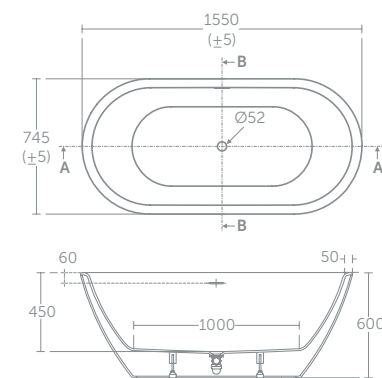

MODEL	PRICE INC VAT	SKU
155x75cm Oval freestanding bath with clicker waste and slotted overflow	£1,978	T465901