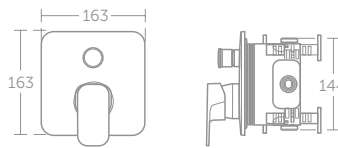

TONIC II

TONIC II BUILT-IN SHOWER MIXER

MODEL	PRICE INC VAT	SKU
Single Lever Built-In Shower Mixer	£295	A6339AA
Easy box built in kit	£104	A1000NU

- Suitable for high pressure only
- Requires built in kit A1000NU and a suitable outlet

TONIC II BUILT-IN BATH SHOWER MIXER

MODEL	PRICE INC VAT	SKU
Single Lever Built-In Bath / Shower Mixer	£326	A6340AA
Easy box built in kit	£104	A1000NU

- Suitable for high pressure only
- Requires built in kit A1000NU and two suitable outlets.

TONIC II SINGLE LEVER EXPOSED SHOWER MIXER

MODEL	PRICE INC VAT	SKU
Single Lever Exposed Shower Mixer	£366	A6337AA

- Suitable for high pressure only

TONIC II SINGLE LEVER EXPOSED BATH SHOWER MIXER

MODEL	PRICE INC VAT	SKU
Single Lever Exposed Bath Shower Mixer	£460	A6338AA

- Suitable for high pressure only

Mixers & Taps 5 Year Guarantee

High Pressure

CERALINE

CERALINE BASIN MIXER

MODEL	PRICE INC VAT	SKU
Single lever basin mixer with clicker waste - silk black	£125	BD136XG

- 2 year guarantee on finish and 5 year guarantee on parts.

CERALINE MINI BASIN MIXER

MODEL	PRICE INC VAT	SKU
Mini basin mixer - silk black	£125	BC185XG

- 2 year guarantee on finish and 5 year guarantee on parts.

CERALINE VESSEL BASIN MIXER

MODEL	PRICE INC VAT	SKU
Single lever vessel basin mixer	£207	BD365XG

- 2 year guarantee on finish and 5 year guarantee on parts.

CERALINE BUILT-IN BASIN MIXER

MODEL	PRICE INC VAT	SKU
Single lever wall mounted basin mixer	£169	A6938XG

- Requires A5948NU built-in kit 1
- 2 year guarantee on finish and 5 year guarantee on parts.

CERALINE DUAL CONTROL BATH FILLER

MODEL	PRICE INC VAT	SKU
Dual control bath filler - silk black	£209	BC188XG

- 2 year guarantee on finish and 5 year guarantee on parts.

CERALINE DUAL CONTROL BATH SHOWER MIXER

MODEL	PRICE INC VAT	SKU
Dual control bath shower mixer - silk black	£240	BC189XG