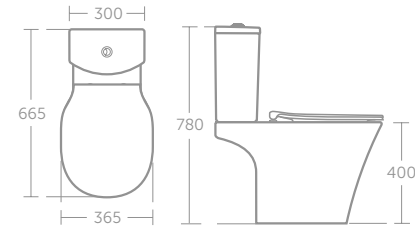

MODEL	PRICE INC VAT	SKU
Close coupled WC bowl, horizontal outlet	£271	E009701
Arc cistern with dual flush valve, 6/4 litres	£210	E191901
Arc cistern with dual flush valve, 4/2.5 litres	£210	E080801
Slim seat & cover, soft close, quick release	£158	E081101
Slim seat & cover	£110	E080901
Soft close seat & cover, quick release	£158	E081401
Normal close seat & cover	£110	E081201