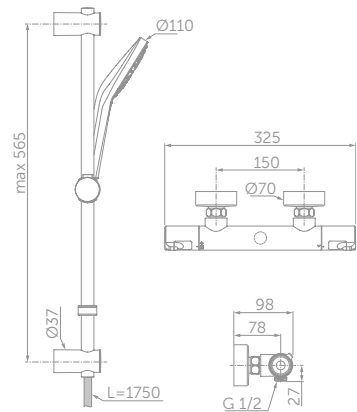

MODEL	PRICE INC VAT	SKU
Exposed thermostatic shower mixer valve	£284	A7216AA
Exposed thermostatic shower mixer pack with Idealrain Evo shower kit 3 function round ø110mm handspray, 900mm rail and 1.75m idealflex hose	£359	A7221AA
Wrap Over Shower Shelf	£25	A7215AA