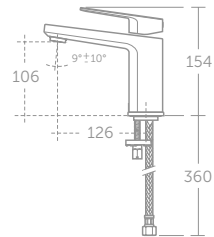

TONIC II

TONIC II BASIN MIXER

MODEL	PRICE INC VAT	SKU
Single Lever Basin Mixer	£297	A6327AA

- Suitable for high pressure only.
- Swivel outlet to direct water stream
- 5 litres per minute eco-flow regulator fitted

TONIC II MINI BASIN MIXER

MODEL	PRICE INC VAT	SKU
Single lever mini basin mixer	£283	A6331AA

- Suitable for high pressure only.
- Swivel outlet to direct water stream
- 5 litres per minute eco-flow regulator fitted

TONIC II VESSEL BASIN MIXER

MODEL	PRICE INC VAT	SKU
Single Lever Vessel Basin Mixer	£436	A6329AA

- Suitable for high pressure only.
- Swivel outlet to direct water stream
- 5 litres per minute eco-flow regulator fitted

TONIC II HIGH SPOUT BASIN MIXER

MODEL	PRICE INC VAT	SKU
Single lever High Spout Basin Mixer	£354	A6333AA

- Suitable for high pressure only.
- Swivel outlet to direct water stream
- 5 litres per minute eco-flow regulator fitted
- Requires built in kit A5948NU

TONIC II BUILT-IN BASIN MIXER

MODEL	PRICE INC VAT	SKU
Single lever Wall Mounted Basin Mixer - 180mm spout	£331	A6334AA
Single lever Wall Mounted Basin Mixer - 225mm spout	£331	A6335AA
Basin mixer built in kit	£114	A5948NU

- Suitable for high pressure only.
- Swivel outlet to direct water stream
- 5 litres per minute eco-flow regulator fitted
- Requires built in kit A5948NU

Mixers & Taps 5 Year Guarantee

Water Saving

Temperature Limit Stop

Easyfix

High Pressure

TONIC II

TONIC II BIDET MIXER

MODEL	PRICE INC VAT	SKU
Single Lever Bidet Mixer	£320	A6336AA

- Suitable for high pressure only.
- Swivel outlet to direct water stream

TONIC II BATH FILLER

MODEL	PRICE INC VAT	SKU
Dual Control Bath Filler	£392	A6353AA

- Suitable for high pressure only.
- Swivel outlet to direct water stream

TONIC II BATH SHOWER MIXER