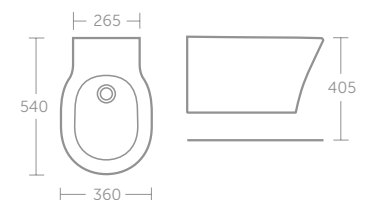

CONNECT AIR

CONNECT AIR CUBE AQUABLADE® CLOSE COUPLED TOILET

MODEL	PRICE INC VAT	SKU
Close coupled WC bowl, horizontal outlet	£271	E009701
Cube cistern with dual flush, 6/4 litres	£210	E191801
Cube cistern with dual flush, 4/2.6 litres	£210	E191501
Slim seat & cover, soft close, quick release	£158	E081101
Slim seat & cover	£110	E080901
Soft close seat & cover, quick release	£158	E081401
Normal close seat & cover	£110	E081201

CONNECT AIR CUBE AQUABLADE® CLOSE COUPLED BACK-TO-WALL TOILET

MODEL	PRICE INC VAT	SKU
Close coupled back-to-wall WC bowl, horizontal outlet	£338	E013701
Cube cistern with dual flush, 6/4 litres	£210	E191801
Cube cistern with dual flush, 4/2.6 litres	£210	E191501
Slim seat & cover, soft close, quick release	£158	E081101
Slim seat & cover	£110	E080901
Soft close seat & cover, quick release	£158	E081401
Normal close seat & cover	£110	E081201

CONNECT AIR ARC AQUABLADE® CLOSE COUPLED TOILET

MODEL	PRICE INC VAT	SKU
Close coupled WC bowl, horizontal outlet	£271	E009701
Arc cistern with dual flush valve, 6/4 litres	£210	E191901
Arc cistern with dual flush valve, 4/2.5 litres	£210	E080801
Slim seat & cover, soft close, quick release	£158	E081101
Slim seat & cover	£110	E080901
Soft close seat & cover, quick release	£158	E081401
Normal close seat & cover	£110	E081201

CONNECT AIR ARC AQUABLADE® CLOSE COUPLED BACK-TO-WALL TOILET