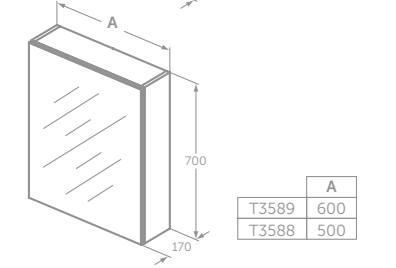

MIRROR LIGHTS

30CM LED LIGHT

MODEL	PRICE INC VAT	SKU
30cm LED light	£215	T320967

- 8W, 230v, 5700K
- For use with mirrors & framed mirrors, see p.248
- Mirror cabinets & mirror cabinets with ambient light p.251

60CM LED LIGHT

MODEL	PRICE INC VAT	SKU
60cm LED light	£253	T322967

- 12W, 230V, 5700K
- For use with mirrors & framed mirrors, see p.248
- Mirror cabinets & mirror cabinets with ambient light p.251

23CM EVA LED LIGHT

MODEL	PRICE INC VAT	SKU
23cm EVA LED light	£76	T3189AA

- 6W, 230V, 4000K
- For use with mirrors & framed mirrors, see p.248
- Mirror cabinets & mirror cabinets with ambient light p.251

MIRROR CABINETS

MIRROR CABINET

MODEL	PRICE INC VAT	SKU
50cm mirror cabinet, 1 door	£312	T3588AL
60cm mirror cabinet, 1 door	£329	T3589AL
70cm mirror cabinet, 2 doors	£361	T3590AL
80cm mirror cabinet, 2 doors	£398	T3591AL
100cm mirror cabinet, 2 doors	£437	T3592AL
120cm mirror cabinet, 2 doors	£503	T3593AL

- Internal cosmetic mirror
- Two adjustable glass shelves
- Includes mounting kit

MIRROR CABINET WITH AMBIENT LIGHT

MODEL	PRICE INC VAT	SKU
50cm cabinet with ambient light, 1 door	£588	T3428AL
60cm mirror cabinet, ambient light, 1 door	£632	T3430AL
70cm mirror cabinet, ambient light, 2 doors	£695	T3439AL
80cm mirror cabinet, ambient light, 2 doors	£765	T3442AL
100cm mirror cabinet, ambient light, 2 doors	£841	T3498AL
120cm mirror cabinet, ambient light, 2 doors	£925	T3499AL

- PortraInternal cosmetic mirror & two adjustable glass shelves
- Integrated bottom LED light for washbasin
- 220-240V, 50-60Hz, IP44, Class II
- Includes mounting kit
- Switch for LED
- Recharging socket for toothbrush or shaver

MIRROR CABINET WITH FRONT LIGHT & AMBIENT LIGHT