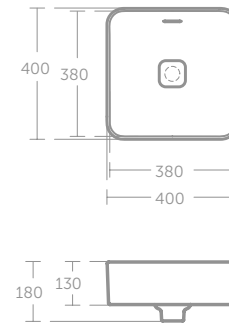

STRADA II

STRADA II 40CM SQUARE VESSEL BASIN

MODEL	PRICE INC VAT	SKU
40cm square vessel basin with overflow	£231	E238001

- Basin comes with chrome clicker waste
- Basin secured with fixing set provided and silicon sealant

STRADA II 50CM SEMI-COUNTERTOP BASIN

MODEL	PRICE INC VAT	SKU
50cm semi countertop basin with overflow, one taphole	£263	E239001

- Basin comes with chrome clicker waste
- Basin secured with fixing set provided and silicon sealant
- Can be used with Tesi semi-countertop unit T0059 see P. 181

STRADA II 45CM HANDRINSE BASIN

MODEL	PRICE INC VAT	SKU
45cm handrinse basin with overflow, one taphole – right hand	£184	E239101
45cm handrinse basin with overflow, one taphole – left hand	£184	E239201
Fixing kit for wall-mounted basins	£18	E015767

- Basin comes with chrome clicker waste
- Can be used with Strada II wall mounted guest basin unit T4304 see P. 181

BASIN ANCILLARIES

MODEL	PRICE INC VAT	SKU
Clicker waste - square		
Square luxury basin clicker waste – slotted	£36	T3629AA
Small clicker waste - square		
Small square luxury basin clicker waste – slotted	£36	T3630AA
Clicker waste ceramic cover		
Ceramic cover for square luxury basin clicker waste	£21	T854601
Small clicker waste ceramic cover		
Small ceramic cover for square luxury basin clicker waste	£22	T360301

Ceramic Lifetime Guarantee

STRADA II

STRADA II 120CM WALL MOUNTED VANITY BASIN UNIT

MODEL	PRICE INC VAT	SKU
120cm vanity basin unit, 2 soft close drawers	£1.176	T4298--

- Use with universal space saving syphon EE23033967 (space saving waste required, purchased separately)
- For use with Strada II 120cm vanity basin E238501 or E239701 see P. 178

STRADA II WALL MOUNTED VANITY BASIN UNIT WITH TWO DRAWERS 100CM, 80CM, 60CM, 50CM