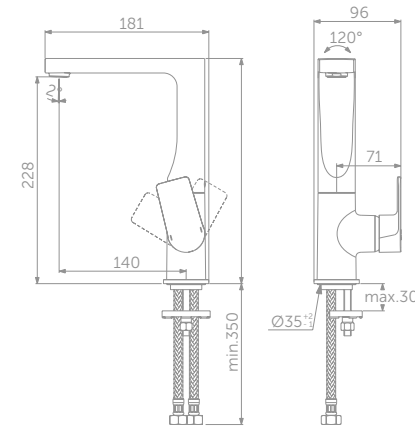

EDGE

EDGE BASIN MIXER

MODEL	PRICE INC VAT	SKU
Single lever basin mixer	£139	A7576AA

- 5 litres per minute flow regulator fitted
- Suitable for high pressure only

EDGE MINI BASIN MIXER

MODEL	PRICE INC VAT	SKU
Single lever mini basin mixer	£139	A7575AA

- 5 litres per minute flow regulator fitted
- Suitable for high pressure only

EDGE VESSEL BASIN MIXER

MODEL	PRICE INC VAT	SKU
Single lever vessel mixer	£249	A7577AA

- 5 litres per minute flow regulator fitted
- Suitable for high pressure only

EDGE HIGH SPOUT SWIVELLING BASIN MIXER

MODEL	PRICE INC VAT	SKU
Single lever high spout basin mixer	£249	A7578AA

- 5 litres per minute flow regulator fitted
- Swivel spout
- Suitable for high pressure only

EDGE

EDGE BUILT-IN BASIN MIXER

MODEL	PRICE INC VAT	SKU
Single lever wall mounted basin mixer	£249	A7116AA
Basin mixer built in kit	£114	A5948NU

- 5 litres per minute flow regulator fitted
- Suitable for high pressure only

EDGE BATH FILLER

MODEL	PRICE INC VAT	SKU
Single lever bath filler	£208	A7579AA

- FirmaFlow® ceramic cartridge
- Suitable for high pressure only

EDGE BATH SHOWER MIXER

MODEL	PRICE INC VAT	SKU
Single lever bath shower mixer with shower set	£239	A7580AA

- 8 litres per minute flow regulator fitted in the handspray
- FirmaFlow® ceramic cartridge
- Suitable for high pressure only

EDGE EXPOSED BATH SHOWER MIXER

MODEL	PRICE INC VAT	SKU
Single lever wall mounted bath shower mixer with shower set.	£221	A7581AA

- 8 litres per minute flow regulator fitted in the handspray
- Suitable for high pressure only

Mixers & Taps 5 Year Guarantee

Water Saving

Temperature Limit Stop

Easyfix

High Pressure

Firmaflow ceramic cartridge

Mixers & Taps 5 Year Guarantee

Water Saving

Temperature Limit Stop

Easyfix

High Pressure