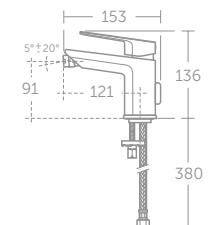

Easyfix

High Pressure

TONIC II

TONIC II BIDET MIXER

MODEL	PRICE INC VAT	SKU
Single Lever Bidet Mixer	£320	A6336AA

- Suitable for high pressure only.
- Swivel outlet to direct water stream

TONIC II BATH FILLER