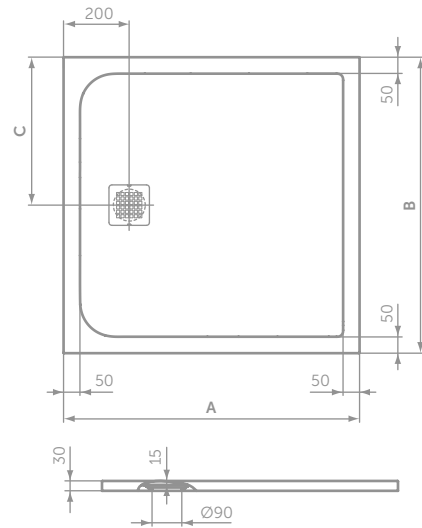

A	B	C
K8214	800	800	400
K8215	900	900	450
K8216	1000	1000	500

ULTRA FLAT S SHOWER TRAYS

ULTRA FLAT S BATH SIZE TRAYS

MODEL	PRICE INC VAT	SKU
1700 x 700mm tray	£823	K8281--
1700 x 800mm tray	£836	K8284--
1700 x 900mm tray	£862	K8285--
Coloured waste Cover **	£41	KV169--
*90mm Waste	£12	L6307AA

*All trays include and integrated stainless steel waste cover. The 90mm fast flowing waste L6307AA must be ordered seperately.