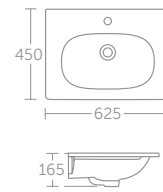

TESI

TESI VANITY BASIN 100CM, 80CM, 60CM, 50CM

MODEL	PRICE INC VAT	SKU
100cm vanity basin, one taphole	£341	T350801
80cm vanity basin, one taphole	£274	T350901
80cm vanity basin, one taphole - silk white	£356	T3509V1
80cm vanity basin, one taphole - silk black	£411	T3509V3
60cm vanity basin, one taphole	£200	T351001
60cm vanity basin, one taphole - silk white	£260	T3510V1
60cm vanity basin, one taphole - silk black	£300	T3510V3
50cm vanity basin, one taphole	£185	T004301

- For use with Tesi vanity units, see P. 202

	A (mm)
T3508	1025
T3509	825
T3510	625
T0043	525

TESI 50CM SHORT PROJECTION VANITY BASIN

MODEL	PRICE INC VAT	SKU
50cm short projection vanity basin, one taphole	£185	T351101

- For use with Tesi short projection vanity unit T0045, see P. 202

TESI BASIN 60CM

MODEL	PRICE INC VAT	SKU
60cm basin, one taphole	£120	T026501
Full pedestal	£66	T351901
Semi-pedestal	£73	T357301
Basin fixing set	£18	E015767

TESI BASIN 55CM, 50CM

MODEL	PRICE INC VAT	SKU
55cm basin, one taphole	£110	T028001
50cm basin, one taphole	£103	T031201
Full pedestal	£66	T351901
Semi-pedestal	£73	T357301
Basin fixing set	£18	E015767

	A	B	C	D
55cm	550	450	475	830
50cm	500	420	485	815

Ceramic Lifetime Guarantee

TESI

TESI 45CM CORNER HANDRINSE BASIN

MODEL	PRICE INC VAT	SKU
45cm corner handrinse basin, one taphole	£111	T352501
Full pedestal	£81	T352101

TESI SEMI-COUNTERTOP BASIN 55CM

MODEL	PRICE INC VAT	SKU
Tesi 55cm semi-countertop basin, one taphole	£191	T352601

- Can be used with Tesi Semi-countertop unit E0837 7 worktop E0059, see P. 202

TESI HANDRINSE BASIN 45CM

MODEL	PRICE INC VAT	SKU
45cm handrinse basin, one taphole	£91	T031301
Full pedestal	£66	T352101
Semi-pedestal	£73	T352001
Basin fixing set	£18	E015767

Ceramic Lifetime Guarantee