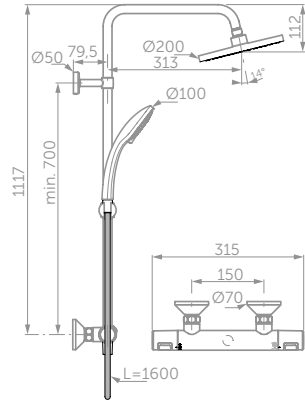

MODEL	PRICE INC VAT	SKU
Dual exposed thermostatic shower mixer pack with Idealrain M1 ø200mm round rainshower head and M3 shower kit with 3 function ø100mm shower handspray and 1.6m hose	£332	A7571XG