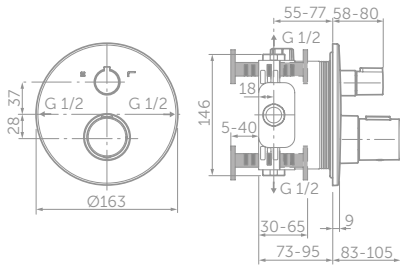

CERATHERM EXPOSED SHOWER MIXERS

CERATHERM T25 SHOWER MIXER - SILK BLACK

MODEL	PRICE INC VAT	SKU
Dual exposed thermostatic shower mixer pack with Idealrain M1 ø200mm round rainshower head and M3 shower kit with 3 function ø100mm shower handspray and 1.6m hose	£332	A7571XG

CERATHERM DUAL BATH SHOWER MIXER

MODEL	PRICE INC VAT	SKU
Bath shower mixer with Idealrain rainshower M1, fixed riser and set	£1,128	A5778AA

CERATHERM BUILT IN SHOWER MIXERS

CERATHERM T100 SHOWER MIXER

MODEL	PRICE INC VAT	SKU
Built-In Thermostatic Shower Mixer with one outlet and round faceplate - chrome	£391	A5813AA
Built-in thermostatic shower mixer with one outlet round faceplate - silk black	£527	A5813XG
Built-In Thermostatic Shower Mixer with two outlets and round faceplate - chrome	£491	A5814AA
Built-in thermostatic shower mixer with two outlets round faceplate - silk black	£663	A5814XG

• Requires built-in kit A1000NU (sold separately, see below) and a suitable outlet

CERATHERM C100 SHOWER MIXER

MODEL	PRICE INC VAT	SKU
Built-In Thermostatic Shower Mixer with one outlet and round faceplate - chrome	£391	A6956AA
Built-in thermostatic shower mixer with one outlet square faceplate - silk black	£527	A6956XG
Built-In Thermostatic Shower Mixer with two outlets and round faceplate - chrome	£491	A7522AA
Built-in thermostatic shower mixer with two outlets square faceplate - silk black	£663	A7522XG

• Requires built-in kit A1000NU (sold separately, see below) and a suitable outlet

EASYBOX BUILT-IN INSTALLATION KIT

MODEL	PRICE INC VAT	SKU
Built-In Kit	£104	A1000NU