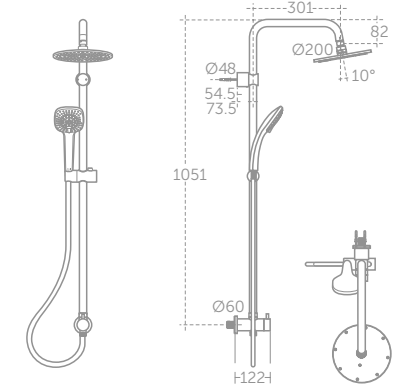

IDEALRAIN RAINSHOWERS

CUBE M1 RAINSHOWER Ø 200MM

MODEL	PRICE INC VAT	SKU
Cube rainshower head - chrome	£218	B0024AA
Cube rainshower head - silk black	£294	B0024XG
400mm horizontal arm - chrome	£89	B9445AA
400mm horizontal arm - silk black	£121	B9445XG
300mm horizontal arm	£81	B9444AA
150mm vertical arm - chrome	£61	B9446AA
150mm vertical arm - silk black	£81	B9446XG

- Removable 12 litres per minute flow regulator.

Horizontal Arm	A dimension
300mm	392mm
400mm	492mm

CUBE L1 RAINSHOWER Ø 300MM

MODEL	PRICE INC VAT	SKU
Cube rainshower head	£570	A5805AA
400mm horizontal arm	£89	B9445AA
300mm horizontal arm	£81	B9444AA
150mm vertical arm	£61	B9446AA

- Removable 12 litres per minute flow regulator.

Horizontal Arm	A dimension
300mm	442mm
400mm	542mm

S1 SHOWERHEAD WITH ANGLED ARM Ø 100MM

MODEL	PRICE INC VAT	SKU
Rainshower head with angled arm	£113	B9436AA

- Removable 12 litres per minute flow regulator.

M1 RAINSHOWER Ø 200MM

MODEL	PRICE INC VAT	SKU
Rainshower head	£174	B9442AA
400mm horizontal arm	£89	B9445AA
Idealrain L1 wall arm 300mm chrome	£81	B9444AA
Idealrain L1 ceiling arm 150mm chrome	£61	B9446AA

- Removable 12 litres per minute flow regulator.

Horizontal Arm	A dimension
300mm	392mm
400mm	492mm

IDEALRAIN RAINSHOWERS

L1 RAINSHOWER Ø 300MM

MODEL	PRICE INC VAT	SKU
Idealrain L1 rainshower 300mm chrome	£447	A5803AA
Idealrain wall arm 400mm chrome	£89	B9445AA
300mm horizontal arm	£81	B9444AA
150mm vertical arm	£61	B9446AA

- Removable 12 litres per minute flow regulator.

Horizontal Arm	A dimension
300mm	442mm
400mm	542mm

DUAL SHOWER SYSTEM Ø 200MM