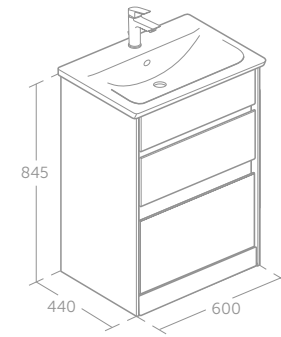

CONNECT AIR

CONNECT AIR FREE STANDING VANITY UNIT 60CM WITH TWO DRAWERS

MODEL	PRICE INC VAT	SKU
60cm Free standing vanity unit	£511	E0836--

- Use with universal space saving syphon EE23033967 (space saving waste required, purchased separately)
- Use with 64cm vanity basin E028901 see P. 188

CONNECT AIR COLUMN UNITS WITH ONE DOOR

MODEL	PRICE INC VAT	SKU
40cm Tall Column Unit 1 door	£597	E0832--
40cm Half Column Unit 1 door	£483	E0834--

- Column units are reversible and can be hung with left or right hand opening
- Tall column five shelves (one fixed, four adjustable glass shelves)
- Half column three shelves (one fixed, two adjustable glass shelves)

CONNECT AIR

CONNECT AIR WORKTOP FOR VANITY UNIT

MODEL	PRICE INC VAT	SKU
120cm Worktop for Vessel Installation	£135	E0852--
100cm Worktop for Vessel Installation	£114	E0851--
80cm Worktop for Vessel Installation	£102	E0849--
60cm Worktop for Vessel Installation	£91	E0848--

- Use with vanity units for vessel basin installations

CONNECT AIR SEMI-COUNTERTOP AND WC WORKTOPS 120CM/60CM

MODEL	PRICE INC VAT	SKU
120cm Worktop	£105	E0841--
60cm Worktop	£78	E0839--

- 60cm worktop to be used with semi-countertop basin unit E0837 or WC unit E1149 see P.191
- 120cm worktop to be used when installing semi-countertop basin and WC units side by side

LEGS FOR VANITY UNITS

MODEL	PRICE INC VAT	SKU
Leg Large (individual)	£47	E044767
Leg Small (individual)	£31	E039867

- Large leg for vanity units with vanity basins, height from floor to rim 861mm-886mm
- Small leg for vessel basin installations & basin units, height from floor to rim 840mm-865mm

FINISHES Please add colour reference to code when ordering:

FINISHES Please add colour reference to code when ordering: