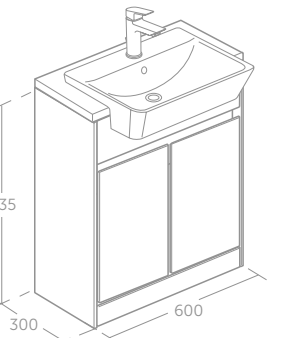

CONNECT AIR

CONNECT AIR VANITY UNIT 120CM WITH FOUR DRAWERS

MODEL	PRICE INC VAT	SKU
120cm vanity unit	£859	E0822--

- Use with universal space saving syphon EE23033967 (space saving waste required, purchased separately)
- Use with Cube double vanity basin E027301 see P. 188
- Vessel basin installations require 120cm worktop E0852 see P. 193

CONNECT AIR VANITY UNIT 100CM/80CM/60CM WITH TWO DRAWERS

MODEL	PRICE INC VAT	SKU
100cm vanity unit	£703	E0821--
80cm vanity unit	£675	E0819--
60cm vanity unit	£597	E0818--

- Use with universal space saving syphon EE23033967 (space saving waste required, purchased separately)
- Use with Cube vanity basins, see P. 188
- Vessel basin installations require worktops see P. 193: 100cm E0851; 80cm E0849; 60cm E0848

CONNECT AIR VANITY UNIT 50CM WITH ONE DRAWER

MODEL	PRICE INC VAT	SKU
50cm vanity unit	£433	E0817--

- Use with universal space saving syphon EE23033967 (space saving waste required, purchased separately)
- Use with Cube mini vanity basin E029601 see P. 188

CONNECT AIR VANITY UNIT 120CM WITH TWO DRAWERS & TWO OPEN SHELVES

MODEL	PRICE INC VAT	SKU
120cm vanity unit	£689	E0829--

- Use with universal space saving syphon EE23033967 (space saving waste required, purchased separately)
- Use with Cube double vanity basin E027301 see P. 188
- Vessel basin installations require 120cm worktop E0852 see P. 193

FINISHES Please add colour reference to code when ordering:

CONNECT AIR

CONNECT AIR VANITY UNIT 100CM/80CM/60CM WITH DRAWER & OPEN SHELF

MODEL	PRICE INC VAT	SKU
100cm vanity unit	£561	E0828--
80cm vanity unit	£540	E0827--
60cm vanity unit	£483	E0826--