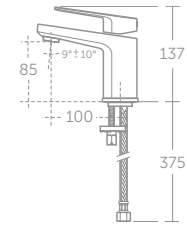

TONIC II

TONIC II BASIN MIXER

MODEL	PRICE INC VAT	SKU
Single Lever Basin Mixer	£297	A6327AA

- Suitable for high pressure only.
- Swivel outlet to direct water stream
- 5 litres per minute eco-flow regulator fitted

TONIC II MINI BASIN MIXER

MODEL	PRICE INC VAT	SKU
Single lever mini basin mixer	£283	A6331AA

- Suitable for high pressure only.
- Swivel outlet to direct water stream
- 5 litres per minute eco-flow regulator fitted

TONIC II VESSEL BASIN MIXER

MODEL	PRICE INC VAT	SKU
Single Lever Vessel Basin Mixer	£436	A6329AA

- Suitable for high pressure only.
- Swivel outlet to direct water stream
- 5 litres per minute eco-flow regulator fitted

TONIC II HIGH SPOUT BASIN MIXER

MODEL	PRICE INC VAT	SKU
Single lever High Spout Basin Mixer	£354	A6333AA

- Suitable for high pressure only.
- Swivel outlet to direct water stream
- 5 litres per minute eco-flow regulator fitted
- Requires built in kit A5948NU

TONIC II BUILT-IN BASIN MIXER

MODEL	PRICE INC VAT	SKU
Single lever Wall Mounted Basin Mixer - 180mm spout	£331	A6334AA
Single lever Wall Mounted Basin Mixer - 225mm spout	£331	A6335AA
Basin mixer built in kit	£114	A5948NU

- Suitable for high pressure only.
- Swivel outlet to direct water stream
- 5 litres per minute eco-flow regulator fitted
- Requires built in kit A5948NU

Mixers & Taps 5 Year Guarantee

Water Saving

Temperature Limit Stop

Easyfix

High Pressure

TONIC II

TONIC II BIDET MIXER

MODEL	PRICE INC VAT	SKU
Single Lever Bidet Mixer	£320	A6336AA

- Suitable for high pressure only.
- Swivel outlet to direct water stream

TONIC II BATH FILLER

MODEL	PRICE INC VAT	SKU
Dual Control Bath Filler	£392	A6353AA

- Suitable for high pressure only.
- Swivel outlet to direct water stream

TONIC II BATH SHOWER MIXER