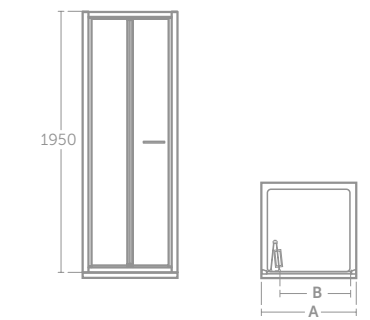

Bifold Door	A (mm)	B (mm)
760	710-760	503
800	750-800	543
900	850-900	643
1000	950-1000	743