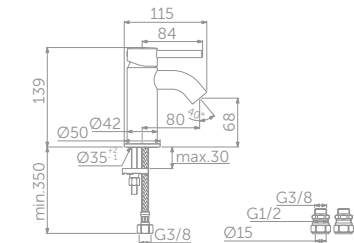

TONIC II

TONIC II BUILT-IN SHOWER MIXER

MODEL	PRICE INC VAT	SKU
Single Lever Built-In Shower Mixer	£295	A6339AA
Easy box built in kit	£104	A1000NU

- Suitable for high pressure only
- Requires built in kit A1000NU and a suitable outlet

TONIC II BUILT-IN BATH SHOWER MIXER

MODEL	PRICE INC VAT	SKU
Single Lever Built-In Bath / Shower Mixer	£326	A6340AA
Easy box built in kit	£104	A1000NU

- Suitable for high pressure only
- Requires built in kit A1000NU and two suitable outlets.

TONIC II SINGLE LEVER EXPOSED SHOWER MIXER

MODEL	PRICE INC VAT	SKU
Single Lever Exposed Shower Mixer	£366	A6337AA

- Suitable for high pressure only

TONIC II SINGLE LEVER EXPOSED BATH SHOWER MIXER

MODEL	PRICE INC VAT	SKU
Single Lever Exposed Bath Shower Mixer	£460	A6338AA

- Suitable for high pressure only

Mixers & Taps 5 Year Guarantee

High Pressure

CERALINE

CERALINE BASIN MIXER

MODEL	PRICE INC VAT	SKU
Single lever basin mixer with clicker waste - silk black	£125	BD136XG

- 2 year guarantee on finish and 5 year guarantee on parts.

CERALINE MINI BASIN MIXER

MODEL	PRICE INC VAT	SKU
Mini basin mixer - silk black	£125	BC185XG

- 2 year guarantee on finish and 5 year guarantee on parts.

CERALINE VESSEL BASIN MIXER

MODEL	PRICE INC VAT	SKU
Single lever vessel basin mixer	£207	BD365XG

- 2 year guarantee on finish and 5 year guarantee on parts.

CERALINE BUILT-IN BASIN MIXER

MODEL	PRICE INC VAT	SKU
Single lever wall mounted basin mixer	£169	A6938XG

- Requires A5948NU built-in kit 1
- 2 year guarantee on finish and 5 year guarantee on parts.

CERALINE DUAL CONTROL BATH FILLER

MODEL	PRICE INC VAT	SKU
Dual control bath filler - silk black	£209	BC188XG

- 2 year guarantee on finish and 5 year guarantee on parts.

CERALINE DUAL CONTROL BATH SHOWER MIXER

MODEL	PRICE INC VAT	SKU
Dual control bath shower mixer - silk black	£240	BC189XG