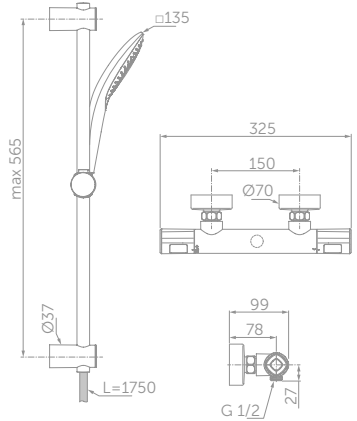

MODEL	PRICE INC VAT	SKU
Exposed thermostatic shower mixer valve	£309	A7231AA
Exposed thermostatic shower mixer pack with Idealrain Evo Jet shower kit with 3 function diamond 125mm handspray, 600mm rail and 1.75m idealflex hose	£384	A7237AA