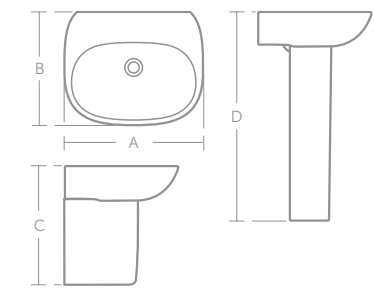

A	B	C	D
55cm	550	450	475	830
50cm	500	420	485	815

Ceramic Lifetime Guarantee