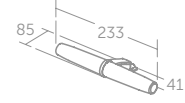

MIRROR LIGHTS

30CM LED LIGHT

MODEL	PRICE INC VAT	SKU
30cm LED light	£215	T320967

- 8W, 230v, 5700K
- For use with mirrors & framed mirrors, see p.248
- Mirror cabinets & mirror cabinets with ambient light p.251

60CM LED LIGHT

MODEL	PRICE INC VAT	SKU
60cm LED light	£253	T322967

- 12W, 230V, 5700K
- For use with mirrors & framed mirrors, see p.248
- Mirror cabinets & mirror cabinets with ambient light p.251

23CM EVA LED LIGHT

MODEL	PRICE INC VAT	SKU
23cm EVA LED light	£76	T3189AA

- 6W, 230V, 4000K
- For use with mirrors & framed mirrors, see p.248
- Mirror cabinets & mirror cabinets with ambient light p.251

MIRROR CABINETS

MIRROR CABINET

MODEL	PRICE INC VAT	SKU
50cm mirror cabinet, 1 door	£312	T3588AL
60cm mirror cabinet, 1 door	£329	T3589AL
70cm mirror cabinet, 2 doors	£361	T3590AL
80cm mirror cabinet, 2 doors	£398	T3591AL
100cm mirror cabinet, 2 doors	£437	T3592AL
120cm mirror cabinet, 2 doors	£503	T3593AL

- Internal cosmetic mirror
- Two adjustable glass shelves
- Includes mounting kit

MIRROR CABINET WITH AMBIENT LIGHT

MODEL	PRICE INC VAT	SKU
50cm cabinet with ambient light, 1 door	£588	T3428AL
60cm mirror cabinet, ambient light, 1 door	£632	T3430AL
70cm mirror cabinet, ambient light, 2 doors	£695	T3439AL
80cm mirror cabinet, ambient light, 2 doors	£765	T3442AL
100cm mirror cabinet, ambient light, 2 doors	£841	T3498AL
120cm mirror cabinet, ambient light, 2 doors	£925	T3499AL

- PortraInternal cosmetic mirror & two adjustable glass shelves
- Integrated bottom LED light for washbasin
- 220-240V, 50-60Hz, IP44, Class II
- Includes mounting kit
- Switch for LED
- Recharging socket for toothbrush or shaver

MIRROR CABINET WITH FRONT LIGHT & AMBIENT LIGHT