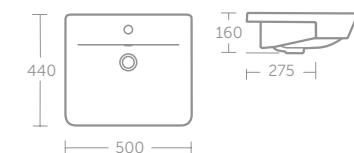

Ceramic Lifetime Guarantee