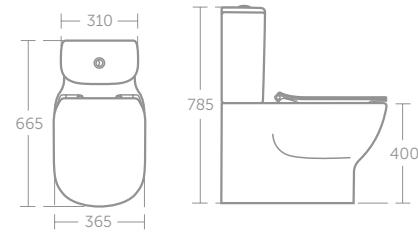

MODEL	PRICE INC VAT	SKU
Close coupled, back-to-wall toilet bowl, horizontal outlet	£223	T355701
Cistern with dual flush valve, 6/4 litres	£148	T357001
Cistern with dual flush valve, 4/2.6 litres	£148	T356901
Slim seat & cover, soft close, quick release	£127	T352701
Slim seat & cover	£69	T352801