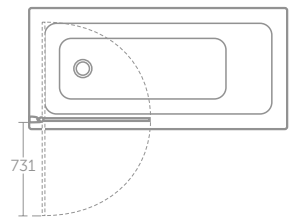

CONNECT 2 SHOWER ENCLOSURES

CONNECT 2 SLIDER DOORS - CORNER

MODEL	PRICE INC VAT	SKU
1000mm slider door - bright silver finish	£513	K9394EO
1000mm slider door - silk black	£705	K9394V3
1100mm slider door	£525	K9395EO
1200mm slider door - bright silver finish	£556	K9396EO
1200mm slider door - silk black	£765	K9396V3
1400mm slider door	£599	K9426EO
700mm side panel	£266	K9412EO
760mm side panel	£272	K9413EO
800mm side panel	£284	K9415EO
900mm side panel	£309	K9416EO
1000mm side panel	£334	K9578EO

- Height 1950mm
- 6mm clear safety glass
- Bright silver finish & solid chrome plated handles
- 1000mm & 1200mm doors & side panels also available in silk black finish
- Smooth running wheels
- Concealed fixings with easy click covers & top caps
- Suitable for installation on a tray or wetroom floor
- Horizontal adjustment up to 25mm per profile

Slider Door	A (mm)	B (mm)
1000	950-1000	357
1100	1050-1100	407
1200	1150-1200	457
1400	1350-1400	557

Panel	C (mm)
700	655-705
760	715-765
800	755-805
900	855-905
1000	955-1005

CONNECT 2 SLIDER, 2 DOORS - ALCOVE

MODEL	PRICE INC VAT	SKU
1500mm 2 door slider	£661	K9427EO
1700mm 2 door slider	£692	K9434EO

- Height 1950mm
- 6mm clear safety glass
- Bright silver finish & solid chrome plated handles
- Smooth running wheels
- Concealed fixings with easy click covers & top caps
- Suitable for installation on a tray or wetroom floor
- Horizontal adjustment up to 50mm per profile

Slider Door	A (mm)	B (mm)
1500	1450-1500	585
1700	1650-1700	685

MODEL	PRICE INC VAT	SKU
1500mm 2 door slider	£661	K9427EO
1700mm 2 door slider	£692	K9434EO
700mm side panel	£266	K9412EO
760mm side panel	£272	K9413EO
800mm side panel	£284	K9415EO
900mm side panel	£309	K9416EO
1000mm side panel	£334	K9578EO