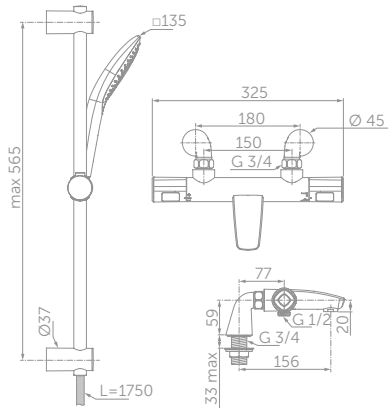

MODEL	PRICE INC VAT	SKU
Exposed thermostatic bath shower mixer	£435	A7239AA
Exposed thermostatic rim mounted bath shower mixer pack with Idealrain Evo Jet 3 function diamond 125mm handspray, 600mm rail and 1.75m idealflex hose	£523	A7699AA