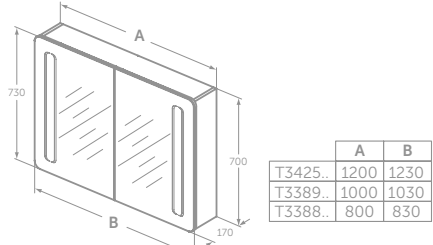

MIRROR LIGHTS

30CM LED LIGHT

MODEL	PRICE INC VAT	SKU
30cm LED light	£215	T320967

- 8W, 230v, 5700K
- For use with mirrors & framed mirrors, see p.248
- Mirror cabinets & mirror cabinets with ambient light p.251

60CM LED LIGHT

MODEL	PRICE INC VAT	SKU
60cm LED light	£253	T322967

- 12W, 230V, 5700K
- For use with mirrors & framed mirrors, see p.248
- Mirror cabinets & mirror cabinets with ambient light p.251

23CM EVA LED LIGHT

MODEL	PRICE INC VAT	SKU
23cm EVA LED light	£76	T3189AA

- 6W, 230V, 4000K
- For use with mirrors & framed mirrors, see p.248
- Mirror cabinets & mirror cabinets with ambient light p.251

MIRROR CABINETS

MIRROR CABINET

MODEL	PRICE INC VAT	SKU
50cm mirror cabinet, 1 door	£312	T3588AL
60cm mirror cabinet, 1 door	£329	T3589AL
70cm mirror cabinet, 2 doors	£361	T3590AL
80cm mirror cabinet, 2 doors	£398	T3591AL
100cm mirror cabinet, 2 doors	£437	T3592AL
120cm mirror cabinet, 2 doors	£503	T3593AL

- Internal cosmetic mirror
- Two adjustable glass shelves
- Includes mounting kit

MIRROR CABINET WITH AMBIENT LIGHT

MODEL	PRICE INC VAT	SKU
50cm cabinet with ambient light, 1 door	£588	T3428AL
60cm mirror cabinet, ambient light, 1 door	£632	T3430AL
70cm mirror cabinet, ambient light, 2 doors	£695	T3439AL
80cm mirror cabinet, ambient light, 2 doors	£765	T3442AL
100cm mirror cabinet, ambient light, 2 doors	£841	T3498AL
120cm mirror cabinet, ambient light, 2 doors	£925	T3499AL

- PortraInternal cosmetic mirror & two adjustable glass shelves
- Integrated bottom LED light for washbasin
- 220-240V, 50-60Hz, IP44, Class II
- Includes mounting kit
- Switch for LED
- Recharging socket for toothbrush or shaver

MIRROR CABINET WITH FRONT LIGHT & AMBIENT LIGHT