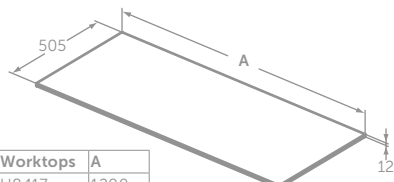

Worktops	A
U8417	1200
U8416	1050
U8415	850
U8414	700
U8413	600
U8412	500
U8410	250

FINISHES Please add colour reference to code when ordering:

Furniture
5 Year Guarantee

Soft close doors
and drawers