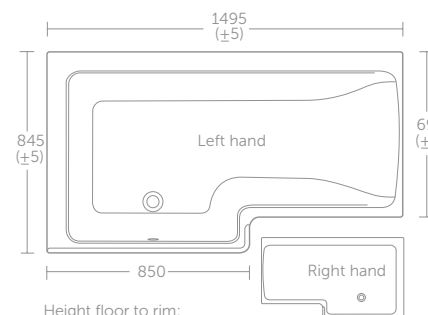

- Left Hand Bath Shown
- Shower screen fits 150cm and 170cm baths
- Shower screen & front panel fits right and left hand baths

25 YEAR GUARANTEE 10 YEAR GUARANTEE

10 YEAR GUARANTEE

Height floor to rim:
Idealform 540mm
Idealform Plus+ 560mm