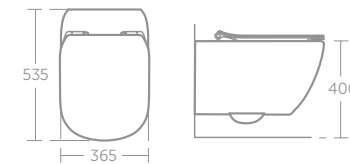

TESI AQUABLADE® CLOSE COUPLED TOILET

MODEL	PRICE INC VAT	SKU
Close coupled toilet bowl, horizontal outlet	£173	T356401
Cistern with dual flush valve, 6/4 litres	£148	T357001
Cistern with dual flush valve, 4/2.6 litres	£148	T356901
Slim seat & cover, soft close, quick release	£127	T352701
Slim seat & cover	£69	T352801

TESI AQUABLADE® CLOSE COUPLED BACK-TO-WALL TOILET

MODEL	PRICE INC VAT	SKU
Close coupled, back-to-wall toilet bowl, horizontal outlet	£223	T355701
Cistern with dual flush valve, 6/4 litres	£148	T357001
Cistern with dual flush valve, 4/2.6 litres	£148	T356901
Slim seat & cover, soft close, quick release	£127	T352701
Slim seat & cover	£69	T352801

TESI AQUABLADE® BACK-TO-WALL TOILET

MODEL	PRICE INC VAT	SKU
Back to wall toilet bowl with Aquablade technology	£266	T353501
Back-to wall toilet bowl with Aquablade technology - silk white	£346	T0077V1
Back-to wall toilet bowl with Aquablade technology - silk black	£399	T0077V3
Prosys 120 concealed cistern with dual flush 6/4 litres, mechanical actuation	£156	R031767
Slim seat & cover, soft close, quick release	£127	T352701
Slim seat & cover - slow close, silk white	£165	T3527V1
Slim seat & cover - slow close, silk black	£190	T3527V3
Slim seat & cover	£69	T352801
Oleas M1 mechanical dual flushplate, Ideal Standard- Chrome	£56	R0115AA

- Can be used with Tesi WC unit U8539 and worktop see P. 203
- For full range of Prosys frames and flushplates see P. 252-256

TESI AQUABLADE® WALL MOUNTED TOILET