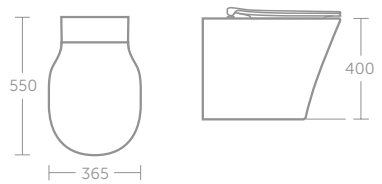

CONNECT AIR

CONNECT AIR CUBE AQUABLADE® CLOSE COUPLED TOILET

MODEL	PRICE INC VAT	SKU
Close coupled WC bowl, horizontal outlet	£271	E009701
Cube cistern with dual flush, 6/4 litres	£210	E191801
Cube cistern with dual flush, 4/2.6 litres	£210	E191501
Slim seat & cover, soft close, quick release	£158	E081101
Slim seat & cover	£110	E080901
Soft close seat & cover, quick release	£158	E081401
Normal close seat & cover	£110	E081201

CONNECT AIR CUBE AQUABLADE® CLOSE COUPLED BACK-TO-WALL TOILET

MODEL	PRICE INC VAT	SKU
Close coupled back-to-wall WC bowl, horizontal outlet	£338	E013701
Cube cistern with dual flush, 6/4 litres	£210	E191801
Cube cistern with dual flush, 4/2.6 litres	£210	E191501
Slim seat & cover, soft close, quick release	£158	E081101
Slim seat & cover	£110	E080901
Soft close seat & cover, quick release	£158	E081401
Normal close seat & cover	£110	E081201

CONNECT AIR ARC AQUABLADE® CLOSE COUPLED TOILET

MODEL	PRICE INC VAT	SKU
Close coupled WC bowl, horizontal outlet	£271	E009701
Arc cistern with dual flush valve, 6/4 litres	£210	E191901
Arc cistern with dual flush valve, 4/2.5 litres	£210	E080801
Slim seat & cover, soft close, quick release	£158	E081101
Slim seat & cover	£110	E080901
Soft close seat & cover, quick release	£158	E081401
Normal close seat & cover	£110	E081201

CONNECT AIR ARC AQUABLADE® CLOSE COUPLED BACK-TO-WALL TOILET