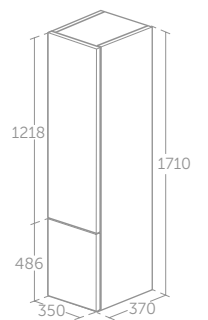

- 1 drawer with push to open system (no handle)
- Worktop with cut - for combination with vessel basins and traditional wall mounted basins

Basin	A
U8595	700
U8594	600

ADAPTO 35CM FULL COLUMN UNIT

MODEL	PRICE INC VAT WG	PRICE INC VAT FF/PA/PB	SKU
35cm Full Column Unit 2 left handed doors	£964	£868	U8507--
35cm Full Column Unit 2 right handed doors	£964	£868	U8401--