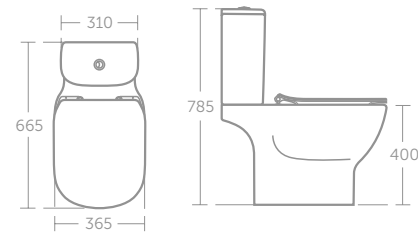

MODEL	PRICE INC VAT	SKU
Close coupled toilet bowl, horizontal outlet	£173	T356401
Cistern with dual flush valve, 6/4 litres	£148	T357001
Cistern with dual flush valve, 4/2.6 litres	£148	T356901
Slim seat & cover, soft close, quick release	£127	T352701
Slim seat & cover	£69	T352801