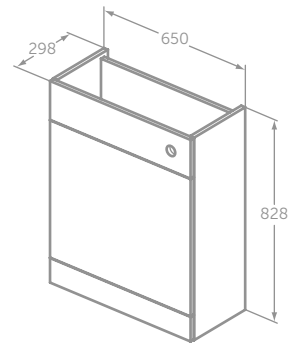

TESI 40CM FULL COLUMN UNIT

MODEL	PRICE INC VAT	SKU
40cm Column unit, 1 Door	£474	T0054--

- soft close door
- Left or right hand hinge installation option
- Five shelves (one fixed, four adjustable glass shelves)