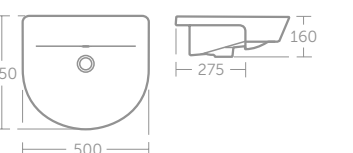

Ceramic Lifetime Guarantee