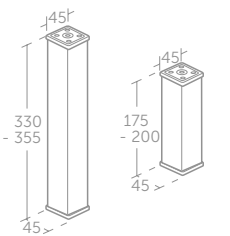

CONNECT AIR

CONNECT AIR FREE STANDING VANITY UNIT 60CM WITH TWO DRAWERS

MODEL	PRICE INC VAT	SKU
60cm Free standing vanity unit	£511	E0836--

- Use with universal space saving syphon EE23033967 (space saving waste required, purchased separately)
- Use with 64cm vanity basin E028901 see P. 188

CONNECT AIR COLUMN UNITS WITH ONE DOOR

MODEL	PRICE INC VAT	SKU
40cm Tall Column Unit 1 door	£597	E0832--
40cm Half Column Unit 1 door	£483	E0834--

- Column units are reversible and can be hung with left or right hand opening
- Tall column five shelves (one fixed, four adjustable glass shelves)
- Half column three shelves (one fixed, two adjustable glass shelves)

CONNECT AIR

CONNECT AIR WORKTOP FOR VANITY UNIT

MODEL	PRICE INC VAT	SKU
120cm Worktop for Vessel Installation	£135	E0852--
100cm Worktop for Vessel Installation	£114	E0851--
80cm Worktop for Vessel Installation	£102	E0849--
60cm Worktop for Vessel Installation	£91	E0848--

- Use with vanity units for vessel basin installations

CONNECT AIR SEMI-COUNTERTOP AND WC WORKTOPS 120CM/60CM

MODEL	PRICE INC VAT	SKU
120cm Worktop	£105	E0841--
60cm Worktop	£78	E0839--

- 60cm worktop to be used with semi-countertop basin unit E0837 or WC unit E1149 see P.191
- 120cm worktop to be used when installing semi-countertop basin and WC units side by side

LEGS FOR VANITY UNITS

MODEL	PRICE INC VAT	SKU
Leg Large (individual)	£47	E044767
Leg Small (individual)	£31	E039867

- Large leg for vanity units with vanity basins, height from floor to rim 861mm-886mm
- Small leg for vessel basin installations & basin units, height from floor to rim 840mm-865mm

FINISHES Please add colour reference to code when ordering:

FINISHES Please add colour reference to code when ordering: