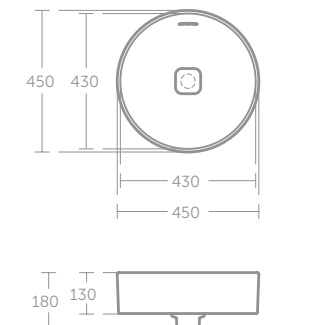

STRADA II

STRADA II 124CM VANITY BASIN

MODEL	PRICE INC VAT	SKU
124cm vanity basin with overflow, two tapholes	£662	E238501
124cm vanity basin with overflow, no tapholes	£662	E239701
Semi-pedestal	£103	T299601
Fixing kit for wall-mounted basins	£18	E015767

- Basin comes with chrome clicker waste
- Can be used with Strada II wall mounted vanity basin unit T4298 see P. 181

STRADA II VANITY BASIN 104CM, 84CM, 64CM, 54CM

MODEL	PRICE INC VAT	SKU
104cm vanity basin with overflow, one taphole	£552	E238401
104cm vanity basin with overflow, no taphole	£552	E239601
84cm vanity basin with overflow, one taphole	£455	E238301
84cm vanity basin with overflow, no taphole	£455	E239501
64cm vanity basin with overflow, one taphole	£301	E238201
64cm vanity basin with overflow, no taphole	£301	E239401
54cm vanity basin with overflow, one taphole	£225	E238101
54cm vanity basin with overflow, no taphole	£225	E239301
Semi-pedestal	£103	T299601
Fixing kit for wall-mounted basins	£18	E015767

- Basin comes with chrome clicker waste
- Can be used with Strada II wall mounted vanity basin units see P. 181 OR Tesi wall mounted or floorstanding vanity basin units see P. 202

STRADA II BASIN 100CM, 80CM, 60CM, 50CM

MODEL	PRICE INC VAT	SKU
100cm basin with overflow, one taphole	£505	E238901
100cm basin with overflow, no taphole	£505	E240201
80cm basin with overflow, one taphole	£415	E238801
80cm basin with overflow, no taphole	£415	E240101
60cm basin with overflow, one taphole	£275	E238701
60cm basin with overflow, no taphole	£275	E239901
50cm basin with overflow, one taphole	£218	E238601
50cm basin with overflow, no taphole	£218	E239801
Semi-pedestal	£103	T299601
Fixing kit for wall-mounted basins	£18	E015767