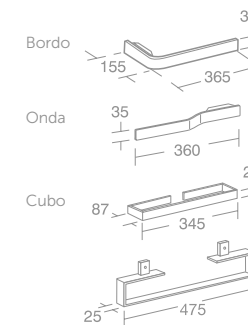

ADAPTO

ADAPTO CONSOLES

MODEL	PRICE INC VAT WG	PRICE INC VAT FF/PA/PB	SKU
120cm Console	£634	£576	U8409--
105cm Console	£551	£501	U8408--
85cm Console	£479	£436	U8407--
70cm Console	£417	£379	U8406--
60cm Console	£362	£329	U8405--

- Compatible with Adapto base units (U8419 or U8421) and Adapto towel rails (U8425AA, U8426AA, U8427AA or U8615AA)
- Wall mounted installation with brackets for console (U842867): 3 pieces needed for 105cm and 120cm.
- Freestanding installation with legs for frame + frame bar (order separately, see below)
- Console supplied without cut

5 YEAR GUARANTEE

Consoles	A
U8409	1200
U8408	1050
U8407	850
U8406	700
U8405	600

ADAPTO MOUNTING BRACKET FOR CONSOLE

MODEL	PRICE INC VAT	SKU
Mounting bracket (1pc in set)	£59	U842867

- 2 pcs needed for 60cm, 70cm, 85cm basin structures
- 3 pcs needed for 105cm, 120cm, 150cm basin structures

5 YEAR GUARANTEE

ADAPTO LEG FRAME

MODEL	PRICE INC VAT	SKU
Console Leg Frame Support (each)	£178	U8599FY
120cm Frame Bar	£178	U8603FY
105cm Frame Bar	£172	U8602FY
85cm Frame Bar	£140	U8601FY
60cm Frame Bar	£121	U8600FY

- The leg frame requires two frame supports (U8599FY) and one frame bar (choose according to size of console)

5 YEAR GUARANTEE

Leg Frame	A
U8600	600
U8601	850
U8602	1050
U8603	1200

ADAPTO BASE UNIT - WALL MOUNTED

MODEL	PRICE INC VAT WG	PRICE INC VAT FF/PA/PB	SKU
50cm wall mounted Base Unit with 1 drawer H24cm	£520	£468	U8421--
25cm wall mounted Base Unit with 1 drawer H24cm	£399	£359	U8419--

- 1 drawer with push to open system (no handle)
- Base units are for positioning underneath basin units or consoles.
- Depending on the positioning, a 12mm Adapto worktop may also be required.

5 YEAR GUARANTEE

Base	A
U8421	500
U8419	250

FINISHES Please add colour reference to code when ordering:

5 YEAR GUARANTEE

Furniture 5 Year Guarantee

ADAPTO