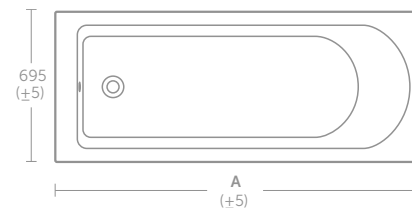

A
160 x 70cm	1595mm
170 x 70cm	1695mm

Height floor to rim:
Idealform 540mm
Idealform Plus+ 560mm