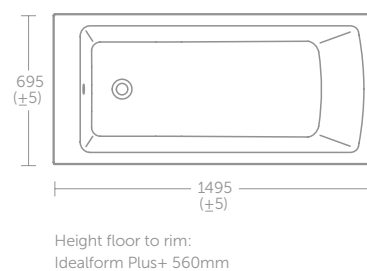

TEMPO ARC SHOWER BATH 170CM X 80CM

MODEL	PRICE INC VAT	SKU
Idealform Plus+		
170cm Shower bath, Left hand, no tapholes	£508	E257601
170cm Shower bath, Right hand, no tapholes	£508	E257401
Unilux Plus+ 70cm end bath panel	£74	E483101
Arc Shower bath front panel	£96	E256901
Arc Shower bath screen	£278	E2571EO

- Shower screen & front panel fits left and right hand baths

TEMPO CUBE SHOWER BATH 170CM X 85CM

MODEL	PRICE INC VAT	SKU
Idealform Plus+		
170cm shower bath, Left hand, no tapholes	£557	E260101
170cm shower bath, Right hand, no tapholes	£557	E259801
Unilux Plus+ 70cm end bath panel	£74	E483101
Cube shower bath front panel	£164	E259601
Cube Shower bath screen	£345	E2597EO

- Shower screen & front panel fits left and right hand baths

TEMPO ARC BATH 150CM

MODEL	PRICE INC VAT	SKU
Idealform Plus+		
150 x 70cm bath with grips, no tapholes	£454	E155601
150 x 70cm bath, no tap holes	£429	E155301
Unilux Plus+ 150cm front bath panel	£148	E479601
Unilux Plus+ 70cm end bath panel	£74	E483101

- Shower screen & front panel fits left and right hand baths

TEMPO ARC BATH 170CM

MODEL	PRICE INC VAT	SKU
Idealform Plus+		
170 x 70cm bath with grips, no tapholes	£454	E155901
170 x 70cm bath, no tap holes	£429	E257201
Unilux Plus+ 170cm front bath panel	£148	E479701
Unilux Plus+ 70cm end bath panel	£74	E483101

TEMPO ARC DOUBLE-ENDED BATH 170CM X 75CM

MODEL	PRICE INC VAT	SKU
Idealform Plus+		
170 x 75cm Double ended bath, no tapholes	£455	E257801
Unilux Plus+ 170cm front bath panel	£148	E479701
Unilux Plus+ 75cm end bath panel	£75	E483201

TEMPO CUBE BATH 170CM X 70CM / 170CM X 75CM