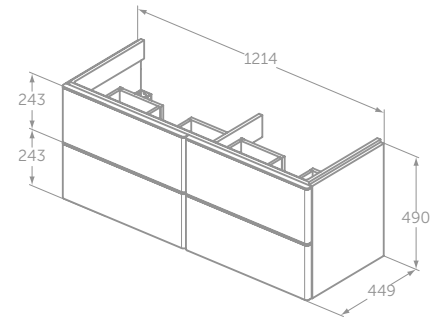

STRADA II WALL MOUNTED VANITY BASIN UNIT WITH TWO DRAWERS 100CM, 80CM, 60CM, 50CM

MODEL	PRICE INC VAT	SKU
100cm vanity basin unit, 2 soft close drawers	£926	T4297--
80cm vanity basin unit, 2 soft close drawers	£820	T4296--
60cm vanity basin unit, 2 soft close drawers	£726	T4295--
50cm vanity basin unit, 2 soft close drawers	£680	T4294--