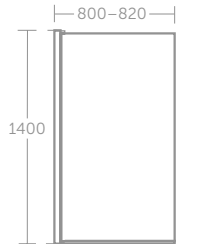

CONNECT 2 SHOWER ENCLOSURES

CONNECT 2 SLIDER DOORS - CORNER

MODEL	PRICE INC VAT	SKU
1000mm slider door - bright silver finish	£513	K9394EO
1000mm slider door - silk black	£705	K9394V3
1100mm slider door	£525	K9395EO
1200mm slider door - bright silver finish	£556	K9396EO
1200mm slider door - silk black	£765	K9396V3
1400mm slider door	£599	K9426EO
700mm side panel	£266	K9412EO
760mm side panel	£272	K9413EO
800mm side panel	£284	K9415EO
900mm side panel	£309	K9416EO
1000mm side panel	£334	K9578EO

- Height 1950mm
- 6mm clear safety glass
- Bright silver finish & solid chrome plated handles
- 1000mm & 1200mm doors & side panels also available in silk black finish
- Smooth running wheels
- Concealed fixings with easy click covers & top caps
- Suitable for installation on a tray or wetroom floor
- Horizontal adjustment up to 25mm per profile

Slider Door	A (mm)	B (mm)
1000	950-1000	357
1100	1050-1100	407
1200	1150-1200	457
1400	1350-1400	557

Panel	C (mm)
700	655-705
760	715-765
800	755-805
900	855-905
1000	955-1005

CONNECT 2 SLIDER, 2 DOORS - ALCOVE

MODEL	PRICE INC VAT	SKU
1500mm 2 door slider	£661	K9427EO
1700mm 2 door slider	£692	K9434EO

- Height 1950mm
- 6mm clear safety glass
- Bright silver finish & solid chrome plated handles
- Smooth running wheels
- Concealed fixings with easy click covers & top caps
- Suitable for installation on a tray or wetroom floor
- Horizontal adjustment up to 50mm per profile

Slider Door	A (mm)	B (mm)
1500	1450-1500	585
1700	1650-1700	685

MODEL	PRICE INC VAT	SKU
1500mm 2 door slider	£661	K9427EO
1700mm 2 door slider	£692	K9434EO
700mm side panel	£266	K9412EO
760mm side panel	£272	K9413EO
800mm side panel	£284	K9415EO
900mm side panel	£309	K9416EO
1000mm side panel	£334	K9578EO