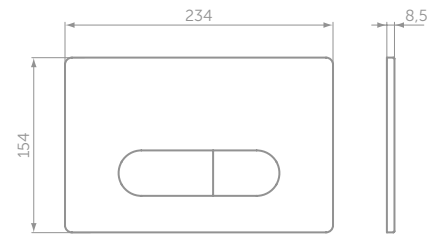

MODEL	PRICE INC VAT	SKU
White	£56	R0116AC
Chrome	£62	R0116AA
Brushed Chrome	£62	R0116JG
Black	£71	R0116A6