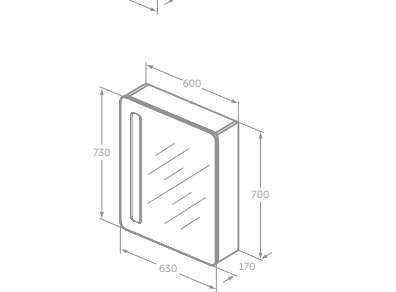

MIRROR LIGHTS

30CM LED LIGHT

MODEL	PRICE INC VAT	SKU
30cm LED light	£215	T320967

- 8W, 230v, 5700K
- For use with mirrors & framed mirrors, see p.248
- Mirror cabinets & mirror cabinets with ambient light p.251

60CM LED LIGHT

MODEL	PRICE INC VAT	SKU
60cm LED light	£253	T322967

- 12W, 230V, 5700K
- For use with mirrors & framed mirrors, see p.248
- Mirror cabinets & mirror cabinets with ambient light p.251

23CM EVA LED LIGHT

MODEL	PRICE INC VAT	SKU
23cm EVA LED light	£76	T3189AA

- 6W, 230V, 4000K
- For use with mirrors & framed mirrors, see p.248
- Mirror cabinets & mirror cabinets with ambient light p.251

MIRROR CABINETS

MIRROR CABINET

MODEL	PRICE INC VAT	SKU
50cm mirror cabinet, 1 door	£312	T3588AL
60cm mirror cabinet, 1 door	£329	T3589AL
70cm mirror cabinet, 2 doors	£361	T3590AL
80cm mirror cabinet, 2 doors	£398	T3591AL
100cm mirror cabinet, 2 doors	£437	T3592AL
120cm mirror cabinet, 2 doors	£503	T3593AL

- Internal cosmetic mirror
- Two adjustable glass shelves
- Includes mounting kit

MIRROR CABINET WITH AMBIENT LIGHT

MODEL	PRICE INC VAT	SKU
50cm cabinet with ambient light, 1 door	£588	T3428AL
60cm mirror cabinet, ambient light, 1 door	£632	T3430AL
70cm mirror cabinet, ambient light, 2 doors	£695	T3439AL
80cm mirror cabinet, ambient light, 2 doors	£765	T3442AL
100cm mirror cabinet, ambient light, 2 doors	£841	T3498AL
120cm mirror cabinet, ambient light, 2 doors	£925	T3499AL

- PortraInternal cosmetic mirror & two adjustable glass shelves
- Integrated bottom LED light for washbasin
- 220-240V, 50-60Hz, IP44, Class II
- Includes mounting kit
- Switch for LED
- Recharging socket for toothbrush or shaver

MIRROR CABINET WITH FRONT LIGHT & AMBIENT LIGHT