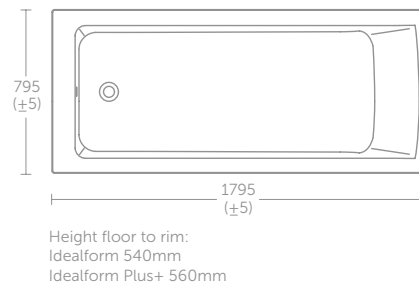

CONNECT AIR

CONNECT AIR FREESTANDING BATH 170CM X 79CM

MODEL	PRICE INC VAT	SKU
170 x 79cm freestanding bath with tap deck, no tap holes	£1,160	E113801

CONNECT AIR ASYMMETRIC DOUBLE ENDED BATH 170CM X 75CM

MODEL	PRICE INC VAT	SKU
Idealform Plus+		
170 x 75cm Asymmetric left hand bath - no tapholes	£669	E152501
170 x 75cm Asymmetric right hand bath - no tapholes	£669	E153901
170cm Asymmetric bath panel	£198	E154101

Idealform	PRICE INC VAT	SKU
170 x 75cm Asymmetric left hand bath - no tapholes	£508	E152401
170 x 75cm Asymmetric right hand bath - no tapholes	£508	E153401
170cm Asymmetric bath panel	£198	E154101

- Front panel fits left and right hand baths

CONNECT AIR SHOWER BATH 150CM X 80CM

MODEL	PRICE INC VAT	SKU
Idealform Plus+		
150x80cm Shower Bath - Left Hand	£513	E154801
150x80cm Shower Bath - Right Hand	£513	E154501
150cm Shower Bath Panel	£141	E155101
Unilux Plus+ 70cm end bath panel	£70	E483101
Shower Bath Screen with Access Panel	£418	E1137EO

Idealform	PRICE INC VAT	SKU
150x80cm Shower Bath - Left Hand	£369	E154701
150x80cm Shower Bath - Right Hand	£369	E154401
150cm Shower Bath Panel	£141	E155101
Unilux 70cm end bath panel	£70	E316901
Shower Bath Screen with Access Panel	£418	E1137EO

- Shower screen & front panel fits left and right hand baths

CONNECT AIR SHOWER BATH 170CM X 80CM

MODEL	PRICE INC VAT	SKU
Idealform Plus+		
170x80cm Shower Bath - Left Hand	£512	E114301
170x80cm Shower Bath - Right Hand	£512	E114501
170cm Shower Bath Panel	£140	E108201
Unilux Plus+ 70cm end bath panel	£70	E483101
Shower Bath Screen with Access Panel	£418	E1137EO