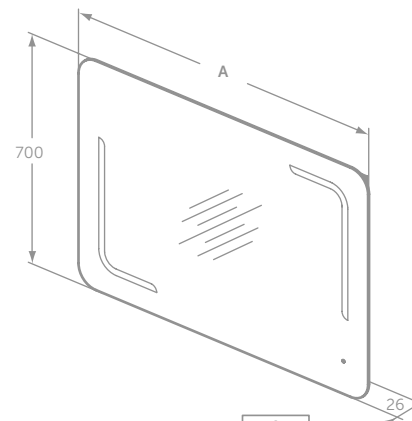

A
T3353..	1200
T3352..	1000
T3351..	800
T3350..	600

5 Year Guarantee

LED Light

Anti-steam

5 Year Guarantee

LED Light

Anti-steam