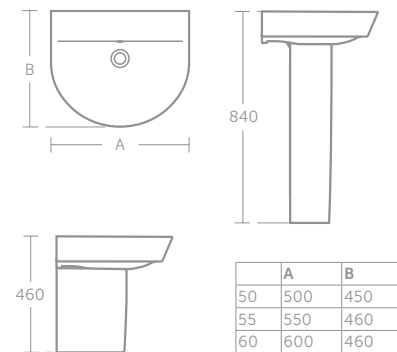

CONNECT AIR

CONNECT AIR CUBE DOUBLE VANITY BASIN 124CM

MODEL	PRICE INC VAT	SKU
124cm double vanity basin, one tap hole	£661	E027301
Basin fixing set	£18	E015767
Contemporary bottle trap	£172	E0079AA

- For use with 120cm Connect Air vanity units E0822 & E0829 see P. 190

CONNECT AIR CUBE VANITY BASIN 104CM, 84CM & 64CM

MODEL	PRICE INC VAT	SKU
104cm vanity basin, one tap hole	£478	E027401
84cm vanity basin, one taphole	£401	E027901
64cm vanity basin, one taphole	£232	E028901
Basin fixing set	£18	E015767
Contemporary bottle trap	£172	E0079AA

- For use with Connect Air vanity units, see P. 190

CONNECT AIR CUBE MINI VANITY BASIN 54CM

MODEL	PRICE INC VAT	SKU
54cm mini vanity basin, one tap hole	£176	E029601
Basin fixing set	£18	E015767
Contemporary bottle trap	£172	E0079AA

- For use with 50cm vanity unit E0817 see P. 190

CONNECT AIR CUBE BASIN 60CM, 55CM & 50CM

MODEL	PRICE INC VAT	SKU
60cm basin, one tap hole	£152	E074201
55cm basin, one tap hole	£139	E074401
50cm basin, one tap hole	£139	E240301
Full pedestal	£91	E074901
Semi-pedestal	£93	E074801
Basin fixing set	£18	E015767
Contemporary bottle trap	£172	E0079AA

- Can be used with Connect Air basin units, see P. 190

CONNECT AIR CUBE SEMI-COUNTERTOP BASIN 50CM

MODEL	PRICE INC VAT	SKU
50cm semi-countertop basin, one tap hole	£253	E030801

- Can be used with Connect Air semi-countertop unit E0837 & worktop E0839, see P. 191

Ceramic Lifetime Guarantee

CONNECT AIR

CONNECT AIR CUBE HANDRINSE BASIN 40CM

MODEL	PRICE INC VAT	SKU
40cm handrinse basin, one tap hole	£116	E074701
Small full pedestal	£90	E034601
Small semi-pedestal	£93	E034501
Basin fixing set	£18	E015767
Contemporary bottle trap	£172	E0079AA

CONNECT AIR CUBE VESSEL BASIN 60CM & 40CM