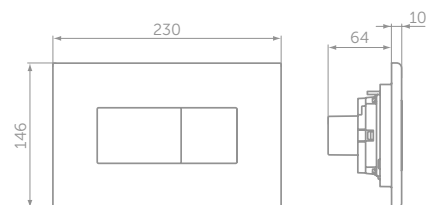

FLUSHPLATES

OLEAS M2 MECHANICAL DUAL FLUSHPLATE

MODEL	PRICE INC VAT	SKU
White	£50	R0121AC
Chrome	£56	R0121AA
Brushed Chrome	£56	R0121JG
Black	£65	R0121A6

OLEAS M3 MECHANICAL DUAL FLUSHPLATE

MODEL	PRICE INC VAT	SKU
White	£50	R0123AC
Chrome	£56	R0123AA
Brushed Chrome	£56	R0123JG
Black	£65	R0123A6

SOLEA P2 PNEUMATIC DUAL FLUSHPLATE

MODEL	PRICE INC VAT	SKU
White	£56	R0110AC
Chrome	£62	R0110AA
Brushed Chrome	£62	R0110JG
Black	£71	R0110A6

SEPTA PRO INSPECTION PLATE

MODEL	PRICE INC VAT	SKU
White	£48	R0137AC
Chrome	£66	R0137AA
Matt chrome	£78	R0137JG

FLUSHPLATES

ALTES NT1 ELECTRONIC (PROXIMITY) CERAMIC DUAL FLUSHPLATE

MODEL	PRICE INC VAT	SKU
White	£893	R0130AC
Black	£893	R0130A6

SYMFO NT1 ELECTRONIC (PROXIMITY) GLASS DUAL FLUSHPLATE

MODEL	PRICE INC VAT	SKU
White	£893	R0129SA
Black	£893	R0129RX

CONVERSION KITS

MODEL	PRICE INC VAT	SKU
Conversion kit (mechanical to electronic) for proximity actuated flushplates (Altes & Symfo)	£239	R015867

CONVERSION KITS

MODEL	PRICE INC VAT	SKU
Top actuation kit (from front to top actuation) for Mechanical 150 depth frames & cisterns	£23	R017667
Compatible with Oleas flushplates