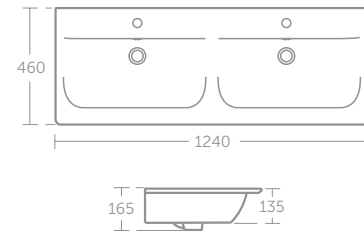

CONNECT AIR

CONNECT AIR CUBE DOUBLE VANITY BASIN 124CM

MODEL	PRICE INC VAT	SKU
124cm double vanity basin, one tap hole	£661	E027301
Basin fixing set	£18	E015767
Contemporary bottle trap	£172	E0079AA

- For use with 120cm Connect Air vanity units E0822 & E0829 see P. 190

CONNECT AIR CUBE VANITY BASIN 104CM, 84CM & 64CM

MODEL	PRICE INC VAT	SKU
104cm vanity basin, one tap hole	£478	E027401
84cm vanity basin, one taphole	£401	E027901
64cm vanity basin, one taphole	£232	E028901
Basin fixing set	£18	E015767
Contemporary bottle trap	£172	E0079AA

- For use with Connect Air vanity units, see P. 190

CONNECT AIR CUBE MINI VANITY BASIN 54CM

MODEL	PRICE INC VAT	SKU
54cm mini vanity basin, one tap hole	£176	E029601
Basin fixing set	£18	E015767
Contemporary bottle trap	£172	E0079AA

- For use with 50cm vanity unit E0817 see P. 190

CONNECT AIR CUBE BASIN 60CM, 55CM & 50CM

MODEL	PRICE INC VAT	SKU
60cm basin, one tap hole	£152	E074201
55cm basin, one tap hole	£139	E074401
50cm basin, one tap hole	£139	E240301
Full pedestal	£91	E074901
Semi-pedestal	£93	E074801
Basin fixing set	£18	E015767
Contemporary bottle trap	£172	E0079AA

- Can be used with Connect Air basin units, see P. 190

CONNECT AIR CUBE SEMI-COUNTERTOP BASIN 50CM

MODEL	PRICE INC VAT	SKU
50cm semi-countertop basin, one tap hole	£253	E030801

- Can be used with Connect Air semi-countertop unit E0837 & worktop E0839, see P. 191

Ceramic Lifetime Guarantee

CONNECT AIR

CONNECT AIR CUBE HANDRINSE BASIN 40CM

MODEL	PRICE INC VAT	SKU
40cm handrinse basin, one tap hole	£116	E074701
Small full pedestal	£90	E034601
Small semi-pedestal	£93	E034501
Basin fixing set	£18	E015767
Contemporary bottle trap	£172	E0079AA

CONNECT AIR CUBE VESSEL BASIN 60CM & 40CM