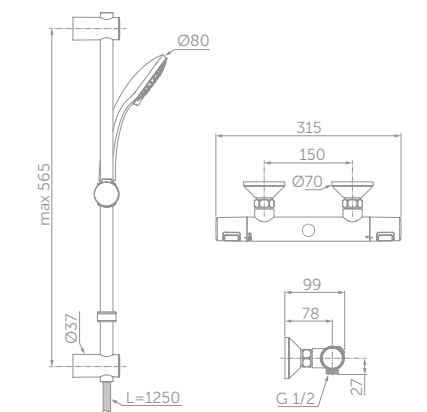

MODEL	PRICE INC VAT	SKU
Exposed thermostatic shower mixer pack with Idealrain S3 3 function ø80 handspray, 600mm rail and 1.25m hose	£485	A7569XG