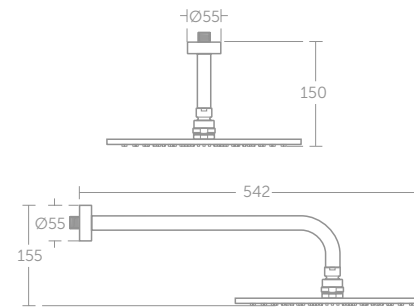

IDEALRAIN RAINSHOWERS

CUBE M1 RAINSHOWER Ø 200MM

MODEL	PRICE INC VAT	SKU
Cube rainshower head - chrome	£218	B0024AA
Cube rainshower head - silk black	£294	B0024XG
400mm horizontal arm - chrome	£89	B9445AA
400mm horizontal arm - silk black	£121	B9445XG
300mm horizontal arm	£81	B9444AA
150mm vertical arm - chrome	£61	B9446AA
150mm vertical arm - silk black	£81	B9446XG

- Removable 12 litres per minute flow regulator.

Horizontal Arm	A dimension
300mm	392mm
400mm	492mm

CUBE L1 RAINSHOWER Ø 300MM

MODEL	PRICE INC VAT	SKU
Cube rainshower head	£570	A5805AA
400mm horizontal arm	£89	B9445AA
300mm horizontal arm	£81	B9444AA
150mm vertical arm	£61	B9446AA

- Removable 12 litres per minute flow regulator.

Horizontal Arm	A dimension
300mm	442mm
400mm	542mm

S1 SHOWERHEAD WITH ANGLED ARM Ø 100MM

MODEL	PRICE INC VAT	SKU
Rainshower head with angled arm	£113	B9436AA

- Removable 12 litres per minute flow regulator.

M1 RAINSHOWER Ø 200MM

MODEL	PRICE INC VAT	SKU
Rainshower head	£174	B9442AA
400mm horizontal arm	£89	B9445AA
Idealrain L1 wall arm 300mm chrome	£81	B9444AA
Idealrain L1 ceiling arm 150mm chrome	£61	B9446AA

- Removable 12 litres per minute flow regulator.

Horizontal Arm	A dimension
300mm	392mm
400mm	492mm

IDEALRAIN RAINSHOWERS

L1 RAINSHOWER Ø 300MM

MODEL	PRICE INC VAT	SKU
Idealrain L1 rainshower 300mm chrome	£447	A5803AA
Idealrain wall arm 400mm chrome	£89	B9445AA
300mm horizontal arm	£81	B9444AA
150mm vertical arm	£61	B9446AA

- Removable 12 litres per minute flow regulator.

Horizontal Arm	A dimension
300mm	442mm
400mm	542mm

DUAL SHOWER SYSTEM Ø 200MM