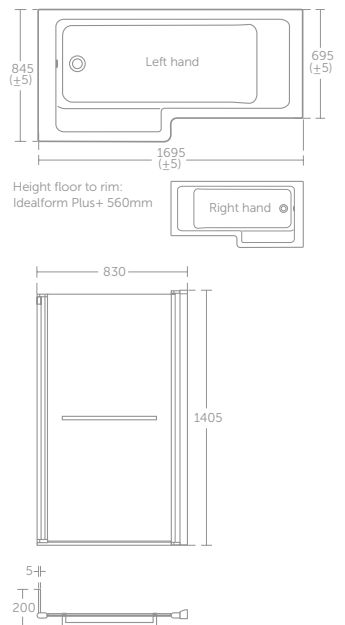

TEMPO ARC SHOWER BATH 170CM X 80CM

MODEL	PRICE INC VAT	SKU
Idealform Plus+		
170cm Shower bath, Left hand, no tapholes	£508	E257601
170cm Shower bath, Right hand, no tapholes	£508	E257401
Unilux Plus+ 70cm end bath panel	£74	E483101
Arc Shower bath front panel	£96	E256901
Arc Shower bath screen	£278	E2571EO

- Shower screen & front panel fits left and right hand baths

TEMPO CUBE SHOWER BATH 170CM X 85CM

MODEL	PRICE INC VAT	SKU
Idealform Plus+		
170cm shower bath, Left hand, no tapholes	£557	E260101
170cm shower bath, Right hand, no tapholes	£557	E259801
Unilux Plus+ 70cm end bath panel	£74	E483101
Cube shower bath front panel	£164	E259601
Cube Shower bath screen	£345	E2597EO

- Shower screen & front panel fits left and right hand baths

TEMPO ARC BATH 150CM

MODEL	PRICE INC VAT	SKU
Idealform Plus+		
150 x 70cm bath with grips, no tapholes	£454	E155601
150 x 70cm bath, no tap holes	£429	E155301
Unilux Plus+ 150cm front bath panel	£148	E479601
Unilux Plus+ 70cm end bath panel	£74	E483101

- Shower screen & front panel fits left and right hand baths

TEMPO ARC BATH 170CM

MODEL	PRICE INC VAT	SKU
Idealform Plus+		
170 x 70cm bath with grips, no tapholes	£454	E155901
170 x 70cm bath, no tap holes	£429	E257201
Unilux Plus+ 170cm front bath panel	£148	E479701
Unilux Plus+ 70cm end bath panel	£74	E483101

TEMPO ARC DOUBLE-ENDED BATH 170CM X 75CM

MODEL	PRICE INC VAT	SKU
Idealform Plus+		
170 x 75cm Double ended bath, no tapholes	£455	E257801
Unilux Plus+ 170cm front bath panel	£148	E479701
Unilux Plus+ 75cm end bath panel	£75	E483201

TEMPO CUBE BATH 170CM X 70CM / 170CM X 75CM