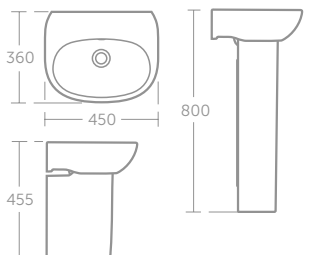

Ceramic Lifetime Guarantee