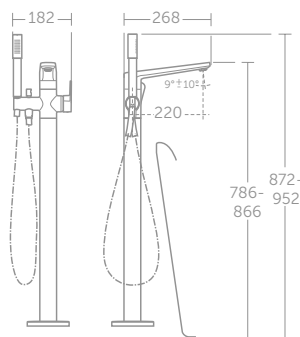

Mixers & Taps 5 Year Guarantee

Water Saving

Temperature Limit Stop

Easyfix

High Pressure