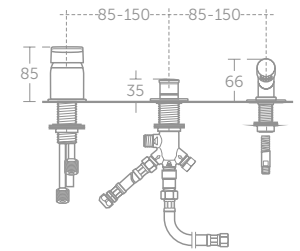

TONIC II

TONIC II BASIN MIXER

MODEL	PRICE INC VAT	SKU
Single Lever Basin Mixer	£297	A6327AA

- Suitable for high pressure only.
- Swivel outlet to direct water stream
- 5 litres per minute eco-flow regulator fitted

TONIC II MINI BASIN MIXER

MODEL	PRICE INC VAT	SKU
Single lever mini basin mixer	£283	A6331AA

- Suitable for high pressure only.
- Swivel outlet to direct water stream
- 5 litres per minute eco-flow regulator fitted

TONIC II VESSEL BASIN MIXER

MODEL	PRICE INC VAT	SKU
Single Lever Vessel Basin Mixer	£436	A6329AA

- Suitable for high pressure only.
- Swivel outlet to direct water stream
- 5 litres per minute eco-flow regulator fitted

TONIC II HIGH SPOUT BASIN MIXER

MODEL	PRICE INC VAT	SKU
Single lever High Spout Basin Mixer	£354	A6333AA

- Suitable for high pressure only.
- Swivel outlet to direct water stream
- 5 litres per minute eco-flow regulator fitted
- Requires built in kit A5948NU

TONIC II BUILT-IN BASIN MIXER

MODEL	PRICE INC VAT	SKU
Single lever Wall Mounted Basin Mixer - 180mm spout	£331	A6334AA
Single lever Wall Mounted Basin Mixer - 225mm spout	£331	A6335AA
Basin mixer built in kit	£114	A5948NU

- Suitable for high pressure only.
- Swivel outlet to direct water stream
- 5 litres per minute eco-flow regulator fitted
- Requires built in kit A5948NU

Mixers & Taps 5 Year Guarantee

Water Saving

Temperature Limit Stop

Easyfix

High Pressure

TONIC II

TONIC II BIDET MIXER

MODEL	PRICE INC VAT	SKU
Single Lever Bidet Mixer	£320	A6336AA

- Suitable for high pressure only.
- Swivel outlet to direct water stream

TONIC II BATH FILLER

MODEL	PRICE INC VAT	SKU
Dual Control Bath Filler	£392	A6353AA

- Suitable for high pressure only.
- Swivel outlet to direct water stream

TONIC II BATH SHOWER MIXER