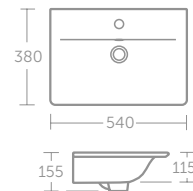

CONNECT AIR

CONNECT AIR CUBE DOUBLE VANITY BASIN 124CM

MODEL	PRICE INC VAT	SKU
124cm double vanity basin, one tap hole	£661	E027301
Basin fixing set	£18	E015767
Contemporary bottle trap	£172	E0079AA

- For use with 120cm Connect Air vanity units E0822 & E0829 see P. 190

CONNECT AIR CUBE VANITY BASIN 104CM, 84CM & 64CM

MODEL	PRICE INC VAT	SKU
104cm vanity basin, one tap hole	£478	E027401
84cm vanity basin, one taphole	£401	E027901
64cm vanity basin, one taphole	£232	E028901
Basin fixing set	£18	E015767
Contemporary bottle trap	£172	E0079AA

- For use with Connect Air vanity units, see P. 190

CONNECT AIR CUBE MINI VANITY BASIN 54CM

MODEL	PRICE INC VAT	SKU
54cm mini vanity basin, one tap hole	£176	E029601
Basin fixing set	£18	E015767
Contemporary bottle trap	£172	E0079AA

- For use with 50cm vanity unit E0817 see P. 190

CONNECT AIR CUBE BASIN 60CM, 55CM & 50CM

MODEL	PRICE INC VAT	SKU
60cm basin, one tap hole	£152	E074201
55cm basin, one tap hole	£139	E074401
50cm basin, one tap hole	£139	E240301
Full pedestal	£91	E074901
Semi-pedestal	£93	E074801
Basin fixing set	£18	E015767
Contemporary bottle trap	£172	E0079AA

- Can be used with Connect Air basin units, see P. 190

CONNECT AIR CUBE SEMI-COUNTERTOP BASIN 50CM

MODEL	PRICE INC VAT	SKU
50cm semi-countertop basin, one tap hole	£253	E030801

- Can be used with Connect Air semi-countertop unit E0837 & worktop E0839, see P. 191

Ceramic Lifetime Guarantee

CONNECT AIR

CONNECT AIR CUBE HANDRINSE BASIN 40CM

MODEL	PRICE INC VAT	SKU
40cm handrinse basin, one tap hole	£116	E074701
Small full pedestal	£90	E034601
Small semi-pedestal	£93	E034501
Basin fixing set	£18	E015767
Contemporary bottle trap	£172	E0079AA

CONNECT AIR CUBE VESSEL BASIN 60CM & 40CM