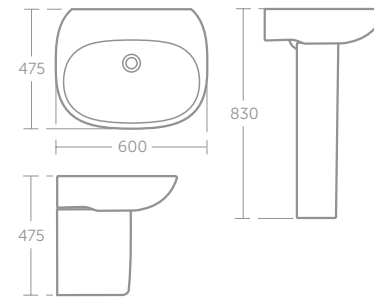

TESI

TESI VANITY BASIN 100CM, 80CM, 60CM, 50CM

MODEL	PRICE INC VAT	SKU
100cm vanity basin, one taphole	£341	T350801
80cm vanity basin, one taphole	£274	T350901
80cm vanity basin, one taphole - silk white	£356	T3509V1
80cm vanity basin, one taphole - silk black	£411	T3509V3
60cm vanity basin, one taphole	£200	T351001
60cm vanity basin, one taphole - silk white	£260	T3510V1
60cm vanity basin, one taphole - silk black	£300	T3510V3
50cm vanity basin, one taphole	£185	T004301

- For use with Tesi vanity units, see P. 202

	A (mm)
T3508	1025
T3509	825
T3510	625
T0043	525

TESI 50CM SHORT PROJECTION VANITY BASIN

MODEL	PRICE INC VAT	SKU
50cm short projection vanity basin, one taphole	£185	T351101

- For use with Tesi short projection vanity unit T0045, see P. 202

TESI BASIN 60CM

MODEL	PRICE INC VAT	SKU
60cm basin, one taphole	£120	T026501
Full pedestal	£66	T351901
Semi-pedestal	£73	T357301
Basin fixing set	£18	E015767

TESI BASIN 55CM, 50CM

MODEL	PRICE INC VAT	SKU
55cm basin, one taphole	£110	T028001
50cm basin, one taphole	£103	T031201
Full pedestal	£66	T351901
Semi-pedestal	£73	T357301
Basin fixing set	£18	E015767

	A	B	C	D
55cm	550	450	475	830
50cm	500	420	485	815

Ceramic Lifetime Guarantee

TESI

TESI 45CM CORNER HANDRINSE BASIN

MODEL	PRICE INC VAT	SKU
45cm corner handrinse basin, one taphole	£111	T352501
Full pedestal	£81	T352101

TESI SEMI-COUNTERTOP BASIN 55CM

MODEL	PRICE INC VAT	SKU
Tesi 55cm semi-countertop basin, one taphole	£191	T352601

- Can be used with Tesi Semi-countertop unit E0837 7 worktop E0059, see P. 202

TESI HANDRINSE BASIN 45CM

MODEL	PRICE INC VAT	SKU
45cm handrinse basin, one taphole	£91	T031301
Full pedestal	£66	T352101
Semi-pedestal	£73	T352001
Basin fixing set	£18	E015767

Ceramic Lifetime Guarantee