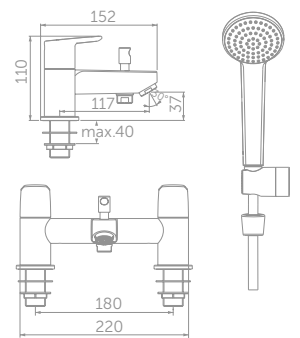

CERAFINE O DUAL CONTROL BATH SHOWER MIXER

MODEL	PRICE INC VAT	SKU
Dual Control Bath Shower Mixer with shower set	£235	BC708AA
Dual Control Bath Shower Mixer with shower set - silk black	£294	BC708XG

- Handset supplied fitted with a removeable 8 litres per minutes eco flow regulator