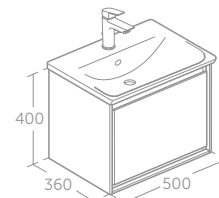

CONNECT AIR

CONNECT AIR VANITY UNIT 120CM WITH FOUR DRAWERS

MODEL	PRICE INC VAT	SKU
120cm vanity unit	£859	E0822--

- Use with universal space saving syphon EE23033967 (space saving waste required, purchased separately)
- Use with Cube double vanity basin E027301 see P. 188
- Vessel basin installations require 120cm worktop E0852 see P. 193

CONNECT AIR VANITY UNIT 100CM/80CM/60CM WITH TWO DRAWERS

MODEL	PRICE INC VAT	SKU
100cm vanity unit	£703	E0821--
80cm vanity unit	£675	E0819--
60cm vanity unit	£597	E0818--

- Use with universal space saving syphon EE23033967 (space saving waste required, purchased separately)
- Use with Cube vanity basins, see P. 188
- Vessel basin installations require worktops see P. 193: 100cm E0851; 80cm E0849; 60cm E0848

CONNECT AIR VANITY UNIT 50CM WITH ONE DRAWER

MODEL	PRICE INC VAT	SKU
50cm vanity unit	£433	E0817--

- Use with universal space saving syphon EE23033967 (space saving waste required, purchased separately)
- Use with Cube mini vanity basin E029601 see P. 188

CONNECT AIR VANITY UNIT 120CM WITH TWO DRAWERS & TWO OPEN SHELVES

MODEL	PRICE INC VAT	SKU
120cm vanity unit	£689	E0829--

- Use with universal space saving syphon EE23033967 (space saving waste required, purchased separately)
- Use with Cube double vanity basin E027301 see P. 188
- Vessel basin installations require 120cm worktop E0852 see P. 193

FINISHES Please add colour reference to code when ordering:

CONNECT AIR

CONNECT AIR VANITY UNIT 100CM/80CM/60CM WITH DRAWER & OPEN SHELF

MODEL	PRICE INC VAT	SKU
100cm vanity unit	£561	E0828--
80cm vanity unit	£540	E0827--
60cm vanity unit	£483	E0826--