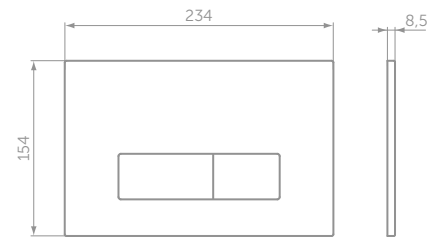

MODEL	PRICE INC VAT	SKU
White	£56	R0119AC
Chrome	£62	R0119AA
Brushed Chrome	£62	R0119JG
Black	£71	R0119A6