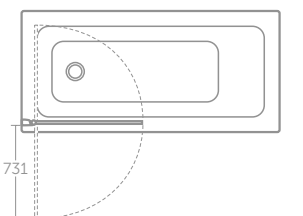

CONNECT 2 SHOWER ENCLOSURES

CONNECT 2 SLIDER DOORS - CORNER

MODEL	PRICE INC VAT	SKU
1000mm slider door - bright silver finish	£513	K9394EO
1000mm slider door - silk black	£705	K9394V3
1100mm slider door	£525	K9395EO
1200mm slider door - bright silver finish	£556	K9396EO
1200mm slider door - silk black	£765	K9396V3
1400mm slider door	£599	K9426EO
700mm side panel	£266	K9412EO
760mm side panel	£272	K9413EO
800mm side panel	£284	K9415EO
900mm side panel	£309	K9416EO
1000mm side panel	£334	K9578EO

- Height 1950mm
- 6mm clear safety glass
- Bright silver finish & solid chrome plated handles
- 1000mm & 1200mm doors & side panels also available in silk black finish
- Smooth running wheels
- Concealed fixings with easy click covers & top caps
- Suitable for installation on a tray or wetroom floor
- Horizontal adjustment up to 25mm per profile

Slider Door	A (mm)	B (mm)
1000	950-1000	357
1100	1050-1100	407
1200	1150-1200	457
1400	1350-1400	557

Panel	C (mm)
700	655-705
760	715-765
800	755-805
900	855-905
1000	955-1005

CONNECT 2 SLIDER, 2 DOORS - ALCOVE

MODEL	PRICE INC VAT	SKU
1500mm 2 door slider	£661	K9427EO
1700mm 2 door slider	£692	K9434EO

- Height 1950mm
- 6mm clear safety glass
- Bright silver finish & solid chrome plated handles
- Smooth running wheels
- Concealed fixings with easy click covers & top caps
- Suitable for installation on a tray or wetroom floor
- Horizontal adjustment up to 50mm per profile

Slider Door	A (mm)	B (mm)
1500	1450-1500	585
1700	1650-1700	685

MODEL	PRICE INC VAT	SKU
1500mm 2 door slider	£661	K9427EO
1700mm 2 door slider	£692	K9434EO
700mm side panel	£266	K9412EO
760mm side panel	£272	K9413EO
800mm side panel	£284	K9415EO
900mm side panel	£309	K9416EO
1000mm side panel	£334	K9578EO