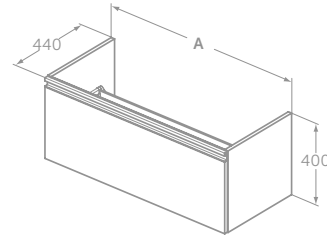

TESI WALL MOUNTED VANITY BASIN UNIT 2 DRAWERS 100CM, 80CM, 60CM, 50CM

MODEL	PRICE INC VAT	SKU
Tesi Basin Unit 100cm 2 Drawer	£666	T0052--
Tesi Basin Unit 80cm 2 Drawer	£563	T0051--
Tesi Basin Unit 60cm 2 Drawer	£533	T0050--
Tesi Basin Unit 50cm 2 Drawer	£489	T0039--

- Use with universal space saving syphon EE23033967 (space saving waste required, purchased separately)
- For use with Tesi vanity basins, see P. 200

	A (mm)		A (mm)
T0052	1000	T0050	600
T0051	800	T0039	500

TESI WALL MOUNTED VANITY BASIN UNIT 1 DRAWER 100CM, 80CM, 60CM, 50CM

MODEL	PRICE INC VAT	SKU
Tesi Basin Unit 100cm 1 Drawer	£533	T0048--
Tesi Basin Unit 80cm 1 Drawer	£452	T0047--
Tesi Basin Unit 60cm 1 Drawer	£400	T0046--
Tesi Basin Unit 50cm 1 Drawer	£378	T2689--

- Use with universal space saving syphon EE23033967 (space saving waste required, purchased separately)
- For use with Tesi vanity basins, see P. 200

	A (mm)		A (mm)
T0048	1000	T0046	600
T0047	800	T2689	500

TESI 50CM WALL MOUNTED SHORT PROJECTION VANITY BASIN UNIT 1 DRAWER

MODEL	PRICE INC VAT	SKU
Basin Unit 50cm 1 Drawer, Short Projection	£378	T0045--

- Use with universal space saving syphon EE23033967 (space saving waste required, purchased separately)
- For use with Tesi 50cm short projection vanity basin T351101 see P. 200

TESI 65CM FLOOR STANDING SEMI-COUNTERTOP BASIN UNIT

MODEL	PRICE INC VAT	SKU
Semi Countertop Unit 65cm Floorstanding 2 Doors	£318	T0059--

- Use with universal space saving syphon EE23033967 (space saving waste required, purchased separately)
- For use with Tesi 55cm semi-countertop basin T352601 see P. 201

FINISHES Please add colour reference to code when ordering:

*Please note: Silk Black only available in 80cm and 60cm 2 drawer vanity basin units

TESI 60CM FLOOR STANDING VANITY BASIN UNIT