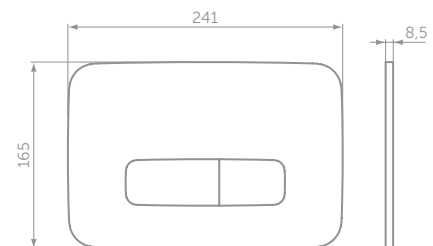

MODEL	PRICE INC VAT	SKU
White	£56	R0124AC
Chrome	£62	R0124AA
Brushed Chrome	£62	R0124JG