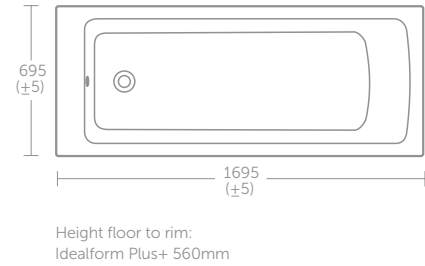

TEMPO ARC SHOWER BATH 170CM X 80CM

MODEL	PRICE INC VAT	SKU
Idealform Plus+		
170cm Shower bath, Left hand, no tapholes	£508	E257601
170cm Shower bath, Right hand, no tapholes	£508	E257401
Unilux Plus+ 70cm end bath panel	£74	E483101
Arc Shower bath front panel	£96	E256901
Arc Shower bath screen	£278	E2571EO

- Shower screen & front panel fits left and right hand baths

TEMPO CUBE SHOWER BATH 170CM X 85CM

MODEL	PRICE INC VAT	SKU
Idealform Plus+		
170cm shower bath, Left hand, no tapholes	£557	E260101
170cm shower bath, Right hand, no tapholes	£557	E259801
Unilux Plus+ 70cm end bath panel	£74	E483101
Cube shower bath front panel	£164	E259601
Cube Shower bath screen	£345	E2597EO

- Shower screen & front panel fits left and right hand baths

TEMPO ARC BATH 150CM

MODEL	PRICE INC VAT	SKU
Idealform Plus+		
150 x 70cm bath with grips, no tapholes	£454	E155601
150 x 70cm bath, no tap holes	£429	E155301
Unilux Plus+ 150cm front bath panel	£148	E479601
Unilux Plus+ 70cm end bath panel	£74	E483101

- Shower screen & front panel fits left and right hand baths

TEMPO ARC BATH 170CM

MODEL	PRICE INC VAT	SKU
Idealform Plus+		
170 x 70cm bath with grips, no tapholes	£454	E155901
170 x 70cm bath, no tap holes	£429	E257201
Unilux Plus+ 170cm front bath panel	£148	E479701
Unilux Plus+ 70cm end bath panel	£74	E483101

TEMPO ARC DOUBLE-ENDED BATH 170CM X 75CM

MODEL	PRICE INC VAT	SKU
Idealform Plus+		
170 x 75cm Double ended bath, no tapholes	£455	E257801
Unilux Plus+ 170cm front bath panel	£148	E479701
Unilux Plus+ 75cm end bath panel	£75	E483201

TEMPO CUBE BATH 170CM X 70CM / 170CM X 75CM