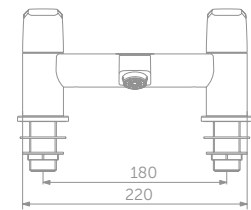

CERAFINE D

CERAFINE D BASIN MIXER

MODEL	PRICE INC VAT	SKU
Single Lever Basin Mixer	£100	BC720AA
Single Lever Basin Mixer with pop-up waste	£106	BC721AA

- Suitable for high pressure only
- Firmaflow ceramic cartridge

CERAFINE D MINI BASIN MIXER

MODEL	PRICE INC VAT	SKU
Single Lever Mini Basin Mixer	£100	BC718AA
Single Lever Mini Basin Mixer with pop-up waste	£106	BC719AA

- Suitable for high pressure only
- Firmaflow ceramic cartridge

CERAFINE D DUAL CONTROL BATH FILLER

MODEL	PRICE INC VAT	SKU
Dual Control Bath Filler	£169	BC694AA

CERAFINE D DUAL CONTROL BATH SHOWER MIXER

MODEL	PRICE INC VAT	SKU
Dual Control Bath Shower Mixer with shower set	£201	BC695AA

- Handset supplied fitted with a removeable 8 litres per minutes eco flow regulator

CERAFINE O

CERAFINE O BASIN MIXER

MODEL	PRICE INC VAT	SKU
Single Lever Basin Mixer	£117	BC724AA
Single Lever Basin Mixer with pop-up waste	£124	BC725AA
Single Lever Basin Mixer - silk black	£147	BC724XG

- Suitable for high pressure installations only.
- Firmaflow ceramic cartridge

CERAFINE O MINI BASIN MIXER

MODEL	PRICE INC VAT	SKU
Single Lever Mini Basin Mixer	£117	BC722AA
Single Lever Mini Basin Mixer with pop-up waste	£124	BC723AA
Single Lever Mini Basin Mixer - silk black	£147	BC722XG

- Suitable for high pressure installations only.
- Firmaflow ceramic cartridge

CERAFINE O DUAL CONTROL BATH FILLER

MODEL	PRICE INC VAT	SKU
Dual Control Bath Filler	£198	BC707AA
Dual Control Bath Filler - silk black	£248	BC707XG

CERAFINE O DUAL CONTROL BATH SHOWER MIXER

MODEL	PRICE INC VAT	SKU
Dual Control Bath Shower Mixer with shower set	£235	BC708AA
Dual Control Bath Shower Mixer with shower set - silk black	£294	BC708XG

- Handset supplied fitted with a removeable 8 litres per minutes eco flow regulator

CERAFINE O BUILT-IN BASIN MIXER