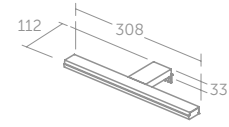

MIRROR LIGHTS

30CM LED LIGHT

MODEL	PRICE INC VAT	SKU
30cm LED light	£215	T320967

- 8W, 230v, 5700K
- For use with mirrors & framed mirrors, see p.248
- Mirror cabinets & mirror cabinets with ambient light p.251

60CM LED LIGHT

MODEL	PRICE INC VAT	SKU
60cm LED light	£253	T322967

- 12W, 230V, 5700K
- For use with mirrors & framed mirrors, see p.248
- Mirror cabinets & mirror cabinets with ambient light p.251

23CM EVA LED LIGHT

MODEL	PRICE INC VAT	SKU
23cm EVA LED light	£76	T3189AA

- 6W, 230V, 4000K
- For use with mirrors & framed mirrors, see p.248
- Mirror cabinets & mirror cabinets with ambient light p.251

MIRROR CABINETS

MIRROR CABINET

MODEL	PRICE INC VAT	SKU
50cm mirror cabinet, 1 door	£312	T3588AL
60cm mirror cabinet, 1 door	£329	T3589AL
70cm mirror cabinet, 2 doors	£361	T3590AL
80cm mirror cabinet, 2 doors	£398	T3591AL
100cm mirror cabinet, 2 doors	£437	T3592AL
120cm mirror cabinet, 2 doors	£503	T3593AL

- Internal cosmetic mirror
- Two adjustable glass shelves
- Includes mounting kit

MIRROR CABINET WITH AMBIENT LIGHT

MODEL	PRICE INC VAT	SKU
50cm cabinet with ambient light, 1 door	£588	T3428AL
60cm mirror cabinet, ambient light, 1 door	£632	T3430AL
70cm mirror cabinet, ambient light, 2 doors	£695	T3439AL
80cm mirror cabinet, ambient light, 2 doors	£765	T3442AL
100cm mirror cabinet, ambient light, 2 doors	£841	T3498AL
120cm mirror cabinet, ambient light, 2 doors	£925	T3499AL

- PortraInternal cosmetic mirror & two adjustable glass shelves
- Integrated bottom LED light for washbasin
- 220-240V, 50-60Hz, IP44, Class II
- Includes mounting kit
- Switch for LED
- Recharging socket for toothbrush or shaver

MIRROR CABINET WITH FRONT LIGHT & AMBIENT LIGHT