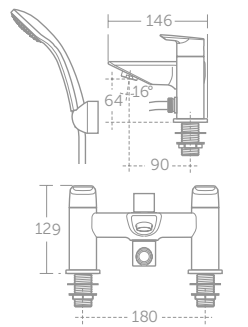

TESI

TESI BASIN MIXER

MODEL	PRICE INC VAT	SKU
Single lever basin mixer with pop-up waste	£166	A6592AA
Single lever basin mixer	£144	A6587AA

- Supplied fitted with a removable 5 litres per minute eco flow regulator

TESI MINI BASIN MIXER

MODEL	PRICE INC VAT	SKU
Single lever mini basin mixer	£144	A6588AA

- Supplied fitted with a removable 5 litres per minute eco flow regulator

TESI VESSEL BASIN MIXER

MODEL	PRICE INC VAT	SKU
Single lever vessel basin mixer	£259	A6575AA

- Supplied fitted with a removable 5 litres per minute eco flow regulator

TESI BUILT-IN BASIN MIXER

MODEL	PRICE INC VAT	SKU
Single lever built in basin mixer*	£259	A6578AA
Basin mixer built in kit	£114	A5948NU

- Supplied fitted with a removable 5 litres per minute eco flow regulator
- A6578AA requires kit A5948NU

TESI BIDET MIXER

MODEL	PRICE INC VAT	SKU
Single lever bidet mixer with pop-up waste	£180	A6589AA

- Supplied fitted with a removable 5 litres per minute eco flow regulator

TESI

TESI BATH FILLER

MODEL	PRICE INC VAT	SKU
Single lever one hole bath filler	£236	B1956AA

TESI BATH SHOWER MIXER

MODEL	PRICE INC VAT	SKU
Single lever one hole bath shower mixer with shower set	£271	B1957AA

- Handset supplied fitted with a removable 8 litres per minute eco flow regulator

TESI DUAL CONTROL BATH FILLER

MODEL	PRICE INC VAT	SKU
Dual control bath filler	£236	A6590AA

TESI DUAL CONTROL BATH SHOWER MIXER

MODEL	PRICE INC VAT	SKU
Dual control bath shower mixer with shower set	£271	A6591AA

- Handset supplied fitted with a removable 8 litres per minute eco flow regulator

TESI WALL MOUNTED BATH SHOWER MIXER

MODEL	PRICE INC VAT	SKU
Single lever exposed wall mounted bath shower mixer	£271	A6583AA

Mixers & Taps 5 Year Guarantee

Water Saving

Temperature Limit Stop

Easyfix

High Pressure