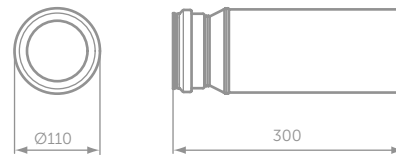

MODEL	PRICE INC VAT	SKU
Horizontal outlet WC connection pipe	£50	R019967