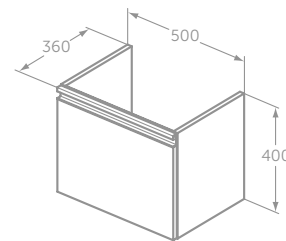

TESI WALL MOUNTED VANITY BASIN UNIT 2 DRAWERS 100CM, 80CM, 60CM, 50CM

MODEL	PRICE INC VAT	SKU
Tesi Basin Unit 100cm 2 Drawer	£666	T0052--
Tesi Basin Unit 80cm 2 Drawer	£563	T0051--
Tesi Basin Unit 60cm 2 Drawer	£533	T0050--
Tesi Basin Unit 50cm 2 Drawer	£489	T0039--

- Use with universal space saving syphon EE23033967 (space saving waste required, purchased separately)
- For use with Tesi vanity basins, see P. 200

	A (mm)		A (mm)
T0052	1000	T0050	600
T0051	800	T0039	500

TESI WALL MOUNTED VANITY BASIN UNIT 1 DRAWER 100CM, 80CM, 60CM, 50CM

MODEL	PRICE INC VAT	SKU
Tesi Basin Unit 100cm 1 Drawer	£533	T0048--
Tesi Basin Unit 80cm 1 Drawer	£452	T0047--
Tesi Basin Unit 60cm 1 Drawer	£400	T0046--
Tesi Basin Unit 50cm 1 Drawer	£378	T2689--

- Use with universal space saving syphon EE23033967 (space saving waste required, purchased separately)
- For use with Tesi vanity basins, see P. 200

	A (mm)		A (mm)
T0048	1000	T0046	600
T0047	800	T2689	500

TESI 50CM WALL MOUNTED SHORT PROJECTION VANITY BASIN UNIT 1 DRAWER

MODEL	PRICE INC VAT	SKU
Basin Unit 50cm 1 Drawer, Short Projection	£378	T0045--

- Use with universal space saving syphon EE23033967 (space saving waste required, purchased separately)
- For use with Tesi 50cm short projection vanity basin T351101 see P. 200

TESI 65CM FLOOR STANDING SEMI-COUNTERTOP BASIN UNIT

MODEL	PRICE INC VAT	SKU
Semi Countertop Unit 65cm Floorstanding 2 Doors	£318	T0059--

- Use with universal space saving syphon EE23033967 (space saving waste required, purchased separately)
- For use with Tesi 55cm semi-countertop basin T352601 see P. 201

FINISHES Please add colour reference to code when ordering:

*Please note: Silk Black only available in 80cm and 60cm 2 drawer vanity basin units

TESI 60CM FLOOR STANDING VANITY BASIN UNIT