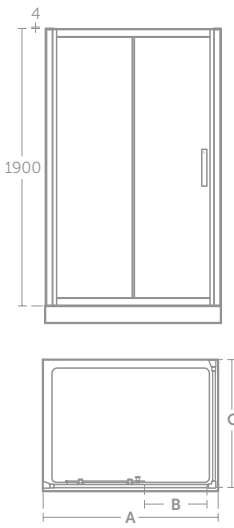

SYNERGY SHOWER ENCLOSURES

SYNERGY SLIDER DOOR - ALCOVE

MODEL	PRICE INC VAT	SKU
1000mm door	£909	L6288EO
1200mm door	£941	L6289EO
1400mm door	£1,018	L6290EO
1700mm door	£1,122	L6617EO

- Height 1900mm
- Bright silver finish & solid chrome plated handle
- Exposed glass edge on door for a touch of luxury
- Smooth running wheels
- Clear safety glass
- Horizontal adjustment up to 50mm
- Concealed seals
- Concealed fixings with easy click covers & top caps
- Suitable for installation on a tray or wetroom floor
- Magnetic seals encased in aluminium

Slider door	Dim. A Width (mm)	Dim. B Opening (mm)
1000	950-1000	382
1200	1150-1200	435
1400	1350-1400	535
1700	1650-1700	685

SYNERGY SHOWER ENCLOSURES

SYNERGY INFOLD DOORS - ALCOVE

MODEL	PRICE INC VAT	SKU
760mm door	£786	L6206EO
800mm door	£823	L6207EO
900mm door	£888	L6208EO
1000mm door	£952	L6209EO

- Height 1900mm
- Bright silver finish & solid chrome plated handle
- Triple smooth running wheels
- Suitable for installation on a tray or wetroom floor
- Concealed seals
- Clear safety glass
- Horizontal adjustment up to 50mm
- Concealed fixings with easy click covers & top caps
- Magnetic seals encased in aluminium

Infold door	Dim. A Width (mm)	Dim. B Opening (mm)
760	710-760	414
800	750-800	455
900	850-900	556
1000	950-1000	609

SYNERGY SLIDER DOOR - CORNER

MODEL	PRICE INC VAT	SKU
1000mm door	£909	L6288EO
1200mm door	£941	L6289EO
1400mm door	£1,018	L6290EO
1700mm door	£1,122	L6617EO
700mm side panel	£421	L6199EO
760mm side panel	£443	L6216EO
800mm side panel	£464	L6217EO
900mm side panel	£495	L6218EO
1000mm side panel	£527	L6219EO