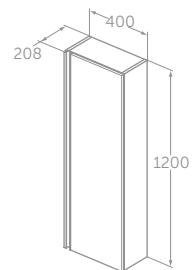

TESI 40CM HALF COLUMN UNIT

MODEL	PRICE INC VAT	SKU
40cm 1/2 Column, 1 Door	£370	T0055--

- soft close door
- Left or right hand hinge installation option
- Three shelves (One fixed, two adjustable glass shelves)