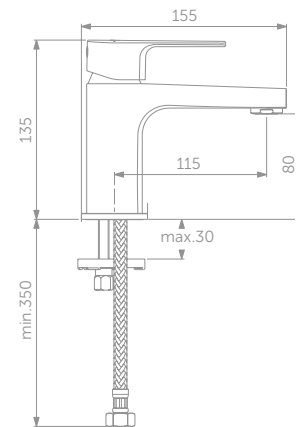

CERAFINE D

CERAFINE D BASIN MIXER

MODEL	PRICE INC VAT	SKU
Single Lever Basin Mixer	£100	BC720AA
Single Lever Basin Mixer with pop-up waste	£106	BC721AA

- Suitable for high pressure only
- Firmaflow ceramic cartridge

CERAFINE D MINI BASIN MIXER

MODEL	PRICE INC VAT	SKU
Single Lever Mini Basin Mixer	£100	BC718AA
Single Lever Mini Basin Mixer with pop-up waste	£106	BC719AA

- Suitable for high pressure only
- Firmaflow ceramic cartridge

CERAFINE D DUAL CONTROL BATH FILLER

MODEL	PRICE INC VAT	SKU
Dual Control Bath Filler	£169	BC694AA

CERAFINE D DUAL CONTROL BATH SHOWER MIXER

MODEL	PRICE INC VAT	SKU
Dual Control Bath Shower Mixer with shower set	£201	BC695AA

- Handset supplied fitted with a removeable 8 litres per minutes eco flow regulator

CERAFINE O

CERAFINE O BASIN MIXER

MODEL	PRICE INC VAT	SKU
Single Lever Basin Mixer	£117	BC724AA
Single Lever Basin Mixer with pop-up waste	£124	BC725AA
Single Lever Basin Mixer - silk black	£147	BC724XG

- Suitable for high pressure installations only.
- Firmaflow ceramic cartridge

CERAFINE O MINI BASIN MIXER

MODEL	PRICE INC VAT	SKU
Single Lever Mini Basin Mixer	£117	BC722AA
Single Lever Mini Basin Mixer with pop-up waste	£124	BC723AA
Single Lever Mini Basin Mixer - silk black	£147	BC722XG

- Suitable for high pressure installations only.
- Firmaflow ceramic cartridge

CERAFINE O DUAL CONTROL BATH FILLER

MODEL	PRICE INC VAT	SKU
Dual Control Bath Filler	£198	BC707AA
Dual Control Bath Filler - silk black	£248	BC707XG

CERAFINE O DUAL CONTROL BATH SHOWER MIXER

MODEL	PRICE INC VAT	SKU
Dual Control Bath Shower Mixer with shower set	£235	BC708AA
Dual Control Bath Shower Mixer with shower set - silk black	£294	BC708XG

- Handset supplied fitted with a removeable 8 litres per minutes eco flow regulator

CERAFINE O BUILT-IN BASIN MIXER