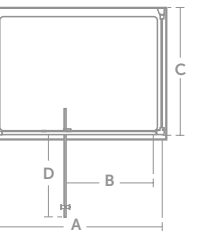

Side panel	Dim. C Width (mm)
700	664-689
760	724-749
800	764-789
900	864-889
1000	964-989

1200 Pivot door	Dim. A Width (mm)	Dim. B Opening (mm)	Dim. D Reach (mm)
1200	1151-1201	600	565

10 Year Guarantee

8mm Glass Thickness

Idealclean

25mm Horizontal Adjustment

50mm Horizontal Adjustment

10 Year Guarantee

8mm Glass Thickness

Idealclean

25mm Horizontal Adjustment

50mm Horizontal Adjustment