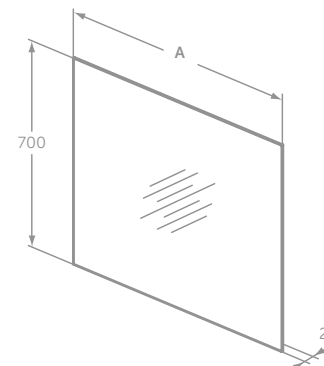

A
T3338	1200
T3337	1000
T3336	800
T3335	700
T3278	600
T3259	500