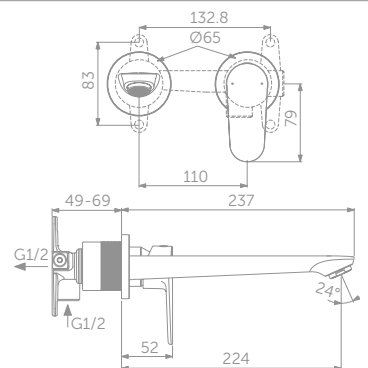

CERAFINE D

CERAFINE D BASIN MIXER

MODEL	PRICE INC VAT	SKU
Single Lever Basin Mixer	£100	BC720AA
Single Lever Basin Mixer with pop-up waste	£106	BC721AA

- Suitable for high pressure only
- Firmaflow ceramic cartridge

CERAFINE D MINI BASIN MIXER

MODEL	PRICE INC VAT	SKU
Single Lever Mini Basin Mixer	£100	BC718AA
Single Lever Mini Basin Mixer with pop-up waste	£106	BC719AA

- Suitable for high pressure only
- Firmaflow ceramic cartridge

CERAFINE D DUAL CONTROL BATH FILLER

MODEL	PRICE INC VAT	SKU
Dual Control Bath Filler	£169	BC694AA

CERAFINE D DUAL CONTROL BATH SHOWER MIXER

MODEL	PRICE INC VAT	SKU
Dual Control Bath Shower Mixer with shower set	£201	BC695AA

- Handset supplied fitted with a removeable 8 litres per minutes eco flow regulator

CERAFINE O

CERAFINE O BASIN MIXER

MODEL	PRICE INC VAT	SKU
Single Lever Basin Mixer	£117	BC724AA
Single Lever Basin Mixer with pop-up waste	£124	BC725AA
Single Lever Basin Mixer - silk black	£147	BC724XG

- Suitable for high pressure installations only.
- Firmaflow ceramic cartridge

CERAFINE O MINI BASIN MIXER

MODEL	PRICE INC VAT	SKU
Single Lever Mini Basin Mixer	£117	BC722AA
Single Lever Mini Basin Mixer with pop-up waste	£124	BC723AA
Single Lever Mini Basin Mixer - silk black	£147	BC722XG

- Suitable for high pressure installations only.
- Firmaflow ceramic cartridge

CERAFINE O DUAL CONTROL BATH FILLER

MODEL	PRICE INC VAT	SKU
Dual Control Bath Filler	£198	BC707AA
Dual Control Bath Filler - silk black	£248	BC707XG

CERAFINE O DUAL CONTROL BATH SHOWER MIXER

MODEL	PRICE INC VAT	SKU
Dual Control Bath Shower Mixer with shower set	£235	BC708AA
Dual Control Bath Shower Mixer with shower set - silk black	£294	BC708XG

- Handset supplied fitted with a removeable 8 litres per minutes eco flow regulator

CERAFINE O BUILT-IN BASIN MIXER