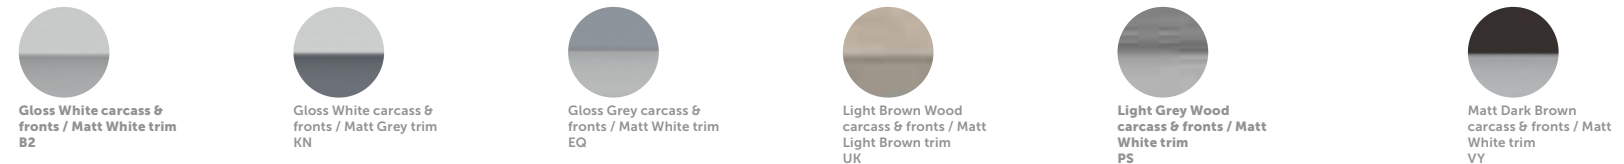

FINISHES Please add colour reference to code when ordering:

Gloss White carcass & fronts / Matt White trim
BZ

Gloss Grey carcass & fronts / Matt White trim
EQ

Light Brown Wood carcass & fronts / Matt Light Brown trim
UK

Light Grey Wood carcass & fronts / Matt White trim
PS

Matt Dark Brown carcass & fronts / Matt White trim
YY