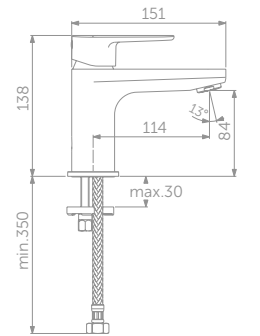

CERAFINE D

CERAFINE D BASIN MIXER

MODEL	PRICE INC VAT	SKU
Single Lever Basin Mixer	£100	BC720AA
Single Lever Basin Mixer with pop-up waste	£106	BC721AA

- Suitable for high pressure only
- Firmaflow ceramic cartridge

CERAFINE D MINI BASIN MIXER

MODEL	PRICE INC VAT	SKU
Single Lever Mini Basin Mixer	£100	BC718AA
Single Lever Mini Basin Mixer with pop-up waste	£106	BC719AA

- Suitable for high pressure only
- Firmaflow ceramic cartridge

CERAFINE D DUAL CONTROL BATH FILLER

MODEL	PRICE INC VAT	SKU
Dual Control Bath Filler	£169	BC694AA

CERAFINE D DUAL CONTROL BATH SHOWER MIXER

MODEL	PRICE INC VAT	SKU
Dual Control Bath Shower Mixer with shower set	£201	BC695AA

- Handset supplied fitted with a removeable 8 litres per minutes eco flow regulator

CERAFINE O

CERAFINE O BASIN MIXER

MODEL	PRICE INC VAT	SKU
Single Lever Basin Mixer	£117	BC724AA
Single Lever Basin Mixer with pop-up waste	£124	BC725AA
Single Lever Basin Mixer - silk black	£147	BC724XG

- Suitable for high pressure installations only.
- Firmaflow ceramic cartridge

CERAFINE O MINI BASIN MIXER

MODEL	PRICE INC VAT	SKU
Single Lever Mini Basin Mixer	£117	BC722AA
Single Lever Mini Basin Mixer with pop-up waste	£124	BC723AA
Single Lever Mini Basin Mixer - silk black	£147	BC722XG

- Suitable for high pressure installations only.
- Firmaflow ceramic cartridge

CERAFINE O DUAL CONTROL BATH FILLER

MODEL	PRICE INC VAT	SKU
Dual Control Bath Filler	£198	BC707AA
Dual Control Bath Filler - silk black	£248	BC707XG

CERAFINE O DUAL CONTROL BATH SHOWER MIXER

MODEL	PRICE INC VAT	SKU
Dual Control Bath Shower Mixer with shower set	£235	BC708AA
Dual Control Bath Shower Mixer with shower set - silk black	£294	BC708XG

- Handset supplied fitted with a removeable 8 litres per minutes eco flow regulator

CERAFINE O BUILT-IN BASIN MIXER