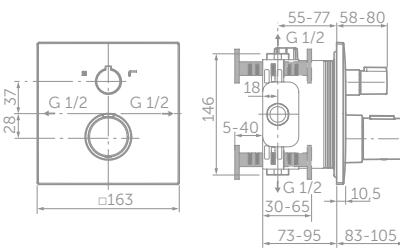

CERATHERM EXPOSED SHOWER MIXERS

CERATHERM T25 SHOWER MIXER - SILK BLACK

MODEL	PRICE INC VAT	SKU
Dual exposed thermostatic shower mixer pack with Idealrain M1 ø200mm round rainshower head and M3 shower kit with 3 function ø100mm shower handspray and 1.6m hose	£332	A7571XG

CERATHERM DUAL BATH SHOWER MIXER

MODEL	PRICE INC VAT	SKU
Bath shower mixer with Idealrain rainshower M1, fixed riser and set	£1,128	A5778AA

CERATHERM BUILT IN SHOWER MIXERS

CERATHERM T100 SHOWER MIXER

MODEL	PRICE INC VAT	SKU
Built-In Thermostatic Shower Mixer with one outlet and round faceplate - chrome	£391	A5813AA
Built-in thermostatic shower mixer with one outlet round faceplate - silk black	£527	A5813XG
Built-In Thermostatic Shower Mixer with two outlets and round faceplate - chrome	£491	A5814AA
Built-in thermostatic shower mixer with two outlets round faceplate - silk black	£663	A5814XG

• Requires built-in kit A1000NU (sold separately, see below) and a suitable outlet

CERATHERM C100 SHOWER MIXER

MODEL	PRICE INC VAT	SKU
Built-In Thermostatic Shower Mixer with one outlet and round faceplate - chrome	£391	A6956AA
Built-in thermostatic shower mixer with one outlet square faceplate - silk black	£527	A6956XG
Built-In Thermostatic Shower Mixer with two outlets and round faceplate - chrome	£491	A7522AA
Built-in thermostatic shower mixer with two outlets square faceplate - silk black	£663	A7522XG

• Requires built-in kit A1000NU (sold separately, see below) and a suitable outlet

EASYBOX BUILT-IN INSTALLATION KIT

MODEL	PRICE INC VAT	SKU
Built-In Kit	£104	A1000NU