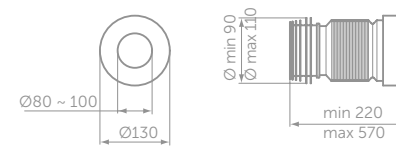

MODEL	PRICE INC VAT	SKU
Flexible outlet WC pack	£20	R019567

CONCEALA 2 CISTERNS

CONCEALA 2 DUAL FLUSH CISTERN

MODEL	PRICE INC VAT	SKU
Cistern, universal height, pneumatic dual flush valve, no flushplate, 6/4 litre flush	£125	E212567
Cistern, universal height, side inlet cistern, pneumatic dual flush valve, no flushplate, 6 /4 litre flush	£125	E212467
Cistern, side inlet, pneumatic dual flush valve, no flush plate, 4 / 2.6 or 4.5/3 litre flush	£122	S364367
Contemporary flushplate with Ideal Standard logo - chrome plated	£64	E4437AA
Contemporary flushplate unbranded - chrome plated	£64	S4399AA
Contemporary flushplate unbranded - satin finish	£68	S4399BX
Karisma dual flush plate with Ideal Standard logo - Chrome plated	£100	E4465AA
Karisma dual flush plate with Ideal Standard logo - Satin finish	£110	E4465GN