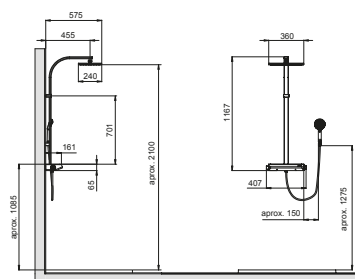

### Description

Thermostatic shower column with built-in wax thermoelement, KRION® shelf, shower head, wall bracket and "JOY" hand shower. Connections of 1/2" and a distance of 150 mm between them. It includes a non-return valve and safety stop at 38°. The flow rate at 3 bar of the hand shower is 8,7l/min and of the shower head 8,9 l/min.

### Flow rate diagramme

Pressure (bar)	0	0.5	1	2	3	4	5
Flow - Spout (l/min) (±15%)	0	3.45	5.45	7.9	9.1	9.43	9.65
Flow - Handshower (l/min) (±15%)	0	2.87	6	8.27	9.06	9.31	9.54

### Technical drawing

Dimensions in mm

**noken**  
PORCELANOSA BATHROOMS

Warranty: For a warranty or other information on this product, visit our Web address: [www.noken.com](http://www.noken.com)

Legal disclaimer: All details provided by the NOKEN's Product has an information purpose without any contractual value. In order to obtain further information about the materials and their installation please visit our showrooms. NOKEN reserves the right to modify or delete any information on this site. The images and colours shown in this site may differ from the real ones.