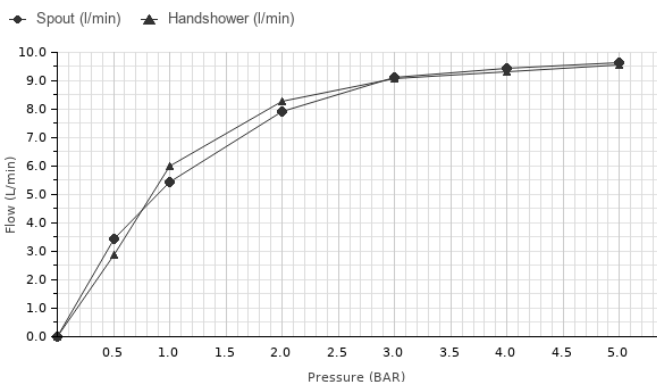

### Description

Thermostatic shower column with built-in wax thermoelement, KRION® shelf, shower head, wall bracket and "JOY" hand shower. Connections of 1/2" and a distance of 150 mm between them. It includes a non-return valve and safety stop at 38°. The flow rate at 3 bar of the hand shower is 8,7l/min and of the shower head 8,9 l/min.

### Flow rate diagramme

Pressure (bar)	0	0.5	1	2	3	4	5
Flow - Spout (l/min) (±15%)	0	3.45	5.45	7.9	9.1	9.43	9.65
Flow - Handshower (l/min) (±15%)	0	2.87	6	8.27	9.06	9.31	9.54