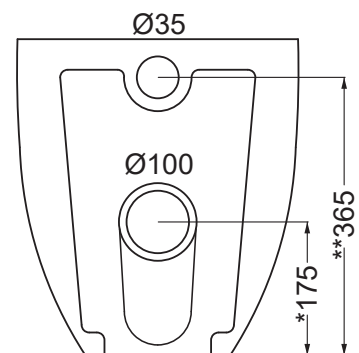

BACK

ATTENZIONE/ATTENTION:

Superfici, pesi e misure riportate possono presentare leggere differenze rispetto ai pezzi reali, in considerazione e accordo delle caratteristiche di tolleranza intrinseche del materiale ceramico e del suo processo produttivo. L'azienda si riserva di cambiare schede tecniche e caratteristiche di funzionamento degli articoli in ogni momento e senza necessità di preavviso.

Surfaces, weights and dimensions can show some little differences compared to the real item, following typical intrinsic characteristics of ceramics material and production. The company reserves the right to change any technical specifications/dimension and/or operating characteristics of the products at any time and without giving notice.

ATTENZIONE/ATTENTION: