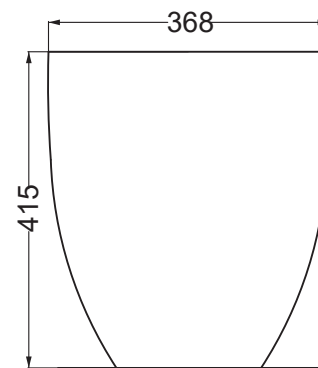

Fluid - art. FLVA

WC a terra filo parete
back-to-wall toilet

cielo
handmade in Italy

PESO NETTO/NET WEIGHT: 31,35 Kg

PCS PALLET: 15
PCS PALLET CONTAINER: 20

ACCESSORI/ACCESSORIES:

CPVFLT - coprivaso in termoindurente/
thermosetting seat-cover

CPVFLTF - coprivaso in termoindurente
frizionato/Thermosetting soft close seat-cover

CSB / CSR90 - curva tecnica per scarico a
pavimento/technical curve for "floor trap"

RPB - raccordo dritto a parete/straight pan
connector for wall trap

FINITURE

FINISHES

- Bianco/white - glossy
- Nero/black - glossy

Le Terre di Cielo

- Talco
- Pomice
- Brina
- Basalto
- Arenaria
- Avena
- Cemento

NOTE/NOTES

Il wc rispetta le normative per il risparmio idrico.

The toilet complies with the water saving regulations.

DoP No. 997.01

Marzo 2021

TOP

FRONT

ATTENZIONE/ATTENTION:

Superfici, pesi e misure riportate possono presentare leggere differenze rispetto ai pezzi reali, in considerazione e accordo delle caratteristiche di tolleranza intrinseche del materiale ceramico e del suo processo produttivo. L'azienda si riserva di cambiare schede tecniche e caratteristiche di funzionamento degli articoli in ogni momento e senza necessità di preavviso.

Surfaces, weights and dimensions can show some little differences compared to the real item, following typical intrinsic characteristics of ceramics material and production. The company reserves the right to change any technical specifications/dimension and/or operating characteristics of the products at any time and without giving notice.

ATTENZIONE/ATTENTION: