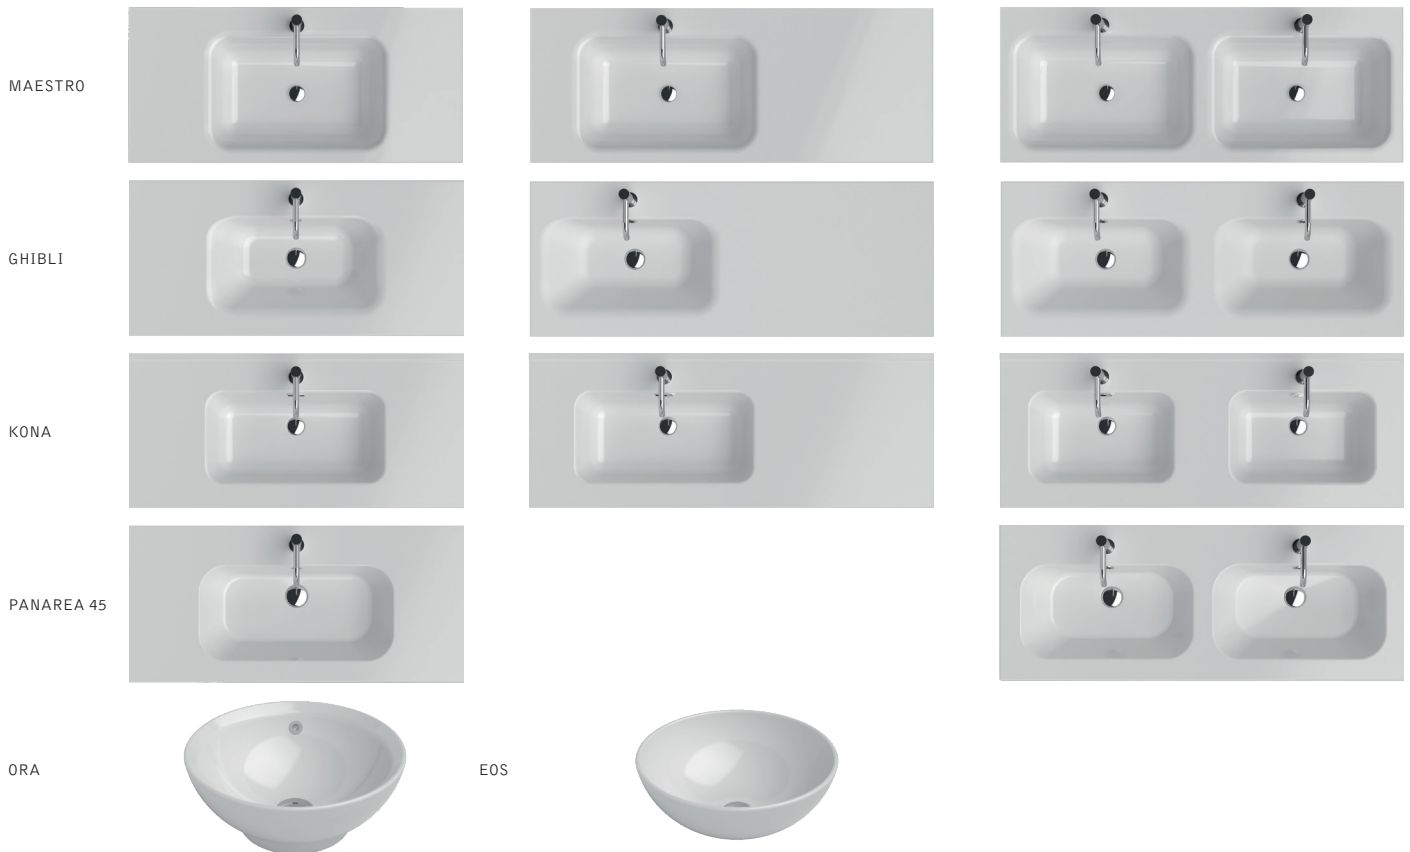

YOUR
OWN
STYLE

URBAN

A classy touch.

Designer:
Studio Inda

Lavabi / Washbasins / Lavabos / Vasques / Waskommen / Waschbecken

www.inda.net

 **inda**[®]
bathroom interiors