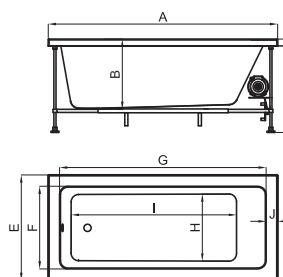

# MINIMAL

Description

bathtub, built-in , without brassware, rectangular 150x70, built-in version, side bath waste, 4mm sanitary acrylic.

Finish

glossy white  
100050790

Technical drawing

Dimensions in mm

mm	A	B	C	D	E	F	G	H	I	J
1500 x 700	1500	450	565	45	700	540	1340	440	1070	80
1600 x 700	1600	450	565	45	700	540	1440	440	1170	80
1800 x 750	1600	450	565	45	750	590	1440	490	1170	80