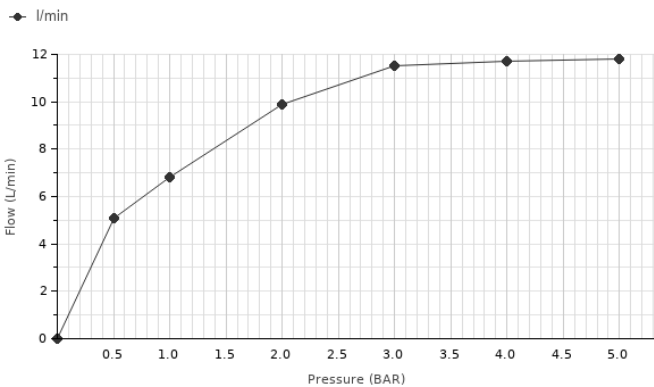

Rain Showers

OXO

Description

Rain function shower head with 1/2". Flow rate 11,9 l/min. at 3 bar.

Finish

polished stainless steel
100284334

Other Finishes

black
100284352

brushed titanium
100284353

Flow rate diagramme

Pressure (bar)	0	0.5	1	2	3	4	5
Flow - l/min (±15%)	0	5.1	6.8	9.9	11.5	11.7	11.8

Technical drawing

Dimensions in mm

noken
PORCELANOSA BATHROOMS

Warranty: For a warranty or other information on this product, visit our Web address: www.noken.com