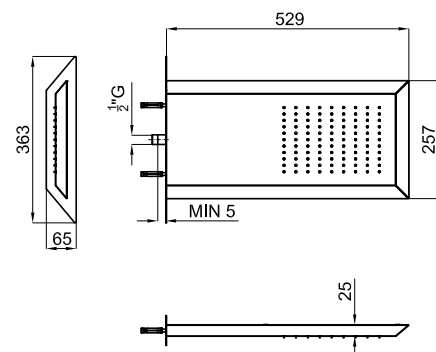

Rain Showers

OXO

Description

Rain function shower head with 1/2". Flow rate 11,9 l/min. at 3 bar.

Finish

polished stainless steel
100284334

Other Finishes

black
100284352

brushed titanium
100284353

Flow rate diagramme

Pressure (bar)	0	0.5	1	2	3	4	5
Flow - l/min (±15%)	0	5.1	6.8	9.9	11.5	11.7	11.8

Technical drawing

Dimensions in mm

noken
PORCELANOSA BATHROOMS

Warranty: For a warranty or other information on this product, visit our Web address: www.noken.com