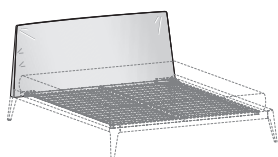

With its rounded lines, the Siri bed has a simple, timeless design. Available in veneered wood, coming in two versions: rovere terra and rovere miele. The Siri bed has rounded lines and a simple, timeless design. It comes in veneered wood in the rovere miele, terra and carbone finishes and in noce canaletto. The headboard cover comes in a choice of removable fabric or leather upholstery.

DIMENSIONI / DIMENSIONS

Letto SIRI / SIRI bed

Dim. rete Base dim.	Larghezza Width	Profondità Depth	Altezza Height	Peso Weight
160x200 cm	175 cm	221,5 cm	90 cm	65 kg
180x200 cm	195 cm	221,5 cm	90 cm	66,5 kg

Copritestiera / Headboard cover

Tessuto sfoderabile
Removable fabric

Dim. rete Base dim.	Larghezza Width	Altezza Height	Peso Weight
160 cm	175 cm	60 cm	7 kg
180 cm	195 cm	60 cm	8 kg