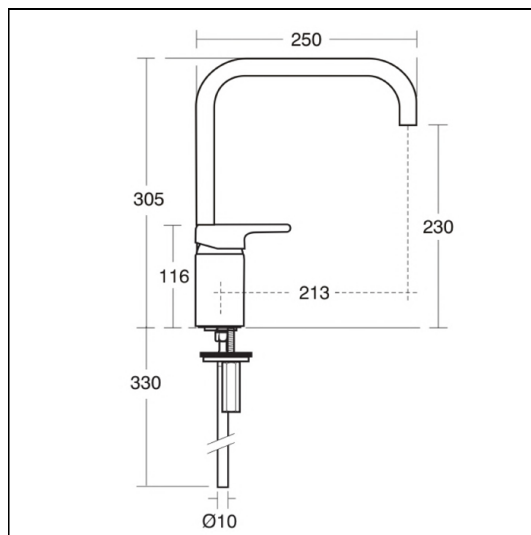

Active Kitchen Mixer 1 hole High Spout With Distinctive Lever Handle

ILLUSTRATED

B8084 Active kitchen mixer 1 hole high spout single lever handle

ILLUSTRATED PRODUCT DETAILS

Weights

B8084 2.11 KG

Finishes

B8084  Chrome (AA)

Materials

B8084 Chrome Plated Brass

Flow rates

B8084 16 Litres per minute @ 3 bar pressure

Designer

Artefakt Industriekultur

Special Notes

Minimum pressure 0.3 bar required. Unregulated flow rate 6 litres per minute at 0.5 bar.