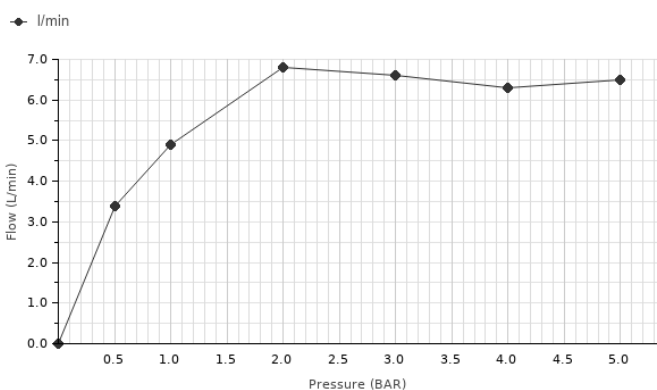

Description

ARQUITECT - Single lever sink mixer with swivel spout. Ø35 ceramic cartridge and 3/8" connection. Length of hoses 500 mm and "Plus" aerator

Finish

chrome
100123476

Other Finishes

black
100271559

Flow rate diagramme

Pressure (bar)	0.0	0.5	1.0	2.0	3.0	4.0	5.0
Flow - l/min (±15%)	0.0	3.4	4.9	6.8	6.6	6.3	6.5

Technical drawing

Dimensions in mm