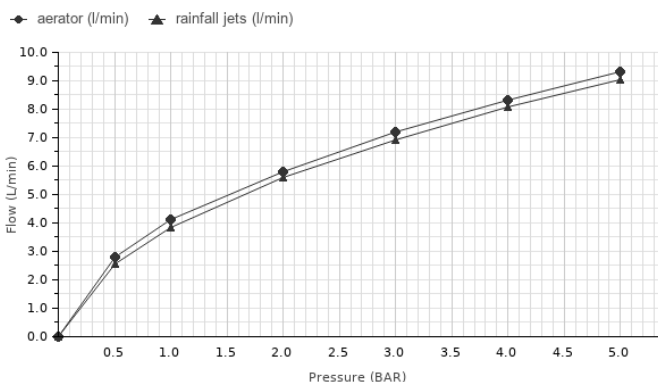

MAGNET

Description

MAGNET_Single lever sink mixer with pull-out shower and swivel spout. Ø25 ceramic cartridge and 3/8" connection. Length of hoses 529 mm and "Plus" aerator.

Finish

chrome
100283399

Flow rate diagramme

Pressure (bar)	0	0.5	1	2	3	4	5
Flow - aerator (l/min) (±15%)	0	2.8	4.13	5.81	7.2	8.33	9.31
Flow - rainfall jets (l/min) (±15%)	0	2.57	3.84	5.61	6.92	8.06	9.04

Technical drawing

Dimensions in mm