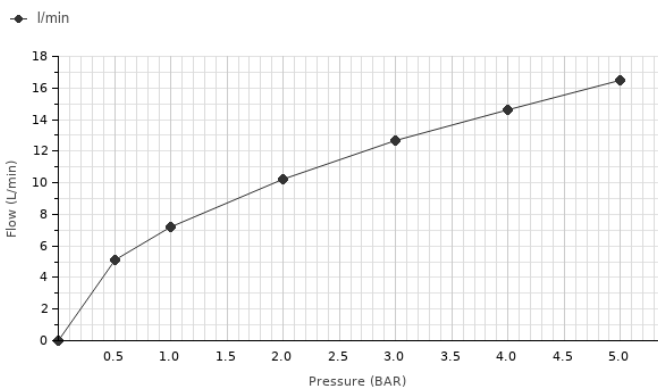

### Description

Wall mounted sink mixer with Swivel spout. Ø35 mm ceramic cartridge and "plus" aerator. Centre distance 150 +/-20 mm

### Flow rate diagramme

Pressure (bar)	0	0.5	1	2	3	4	5
Flow - l/min (±15%)	0	5.12	7.18	10.25	12.69	14.64	16.49

### Technical drawing

Dimensions in mm