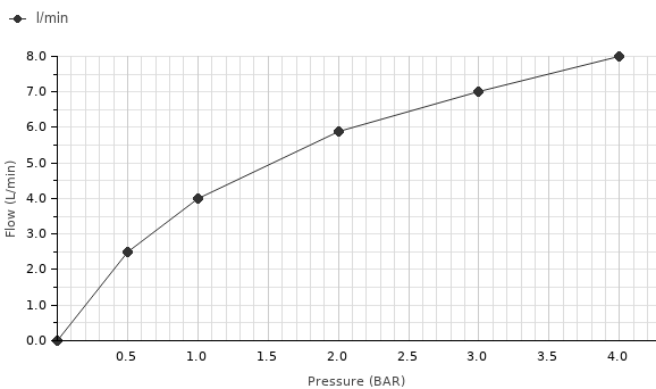

## Description

URBAN STICK - Single lever sink mixer with pull-out shower and swivel spout. Ø25 ceramic cartridge and 3/8" connection. Length of hoses 500 mm and "Plus" aerator

## Flow rate diagramme

Pressure (bar)	0	0.5	1	2	3	4
Flow - l/min (±15%)	0	2.5	4	5.9	7	8

## Technical drawing

Dimensions in mm