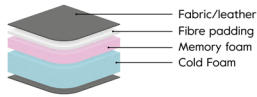

*Note that the dimensions may differ +/-3% depending on upholstery and combination.

Comfort

Feather soft (Comfort C2)

Seat
Cold foam with a feather top.

Back
Feather and ball fibre mix.

Comfort Memory

Seat
Cold foam with memory foam on top, covered with fibre padding.