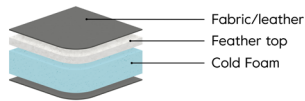

Pure Day

Product information

Visit furninova.com for additional products, catalogues and information.

furninova[®]

Pure Day

Drawings	Configuration	Drawings	Configuration
	4-seater W • D • H* 249x113x75 cm 1.76 m ³ Weight: 85 kg Legs: 4		2,5-seater W • D • H* 209x113x75 cm 1.48 m ³ Weight: 74 kg Legs: 4
	3-seater W • D • H* 229x113x75 cm 1.62 m ³ Weight: 80 kg Legs: 4		Footstool W • D • H* 91x61x42 cm 0.24 m ³ Weight: 13 kg Legs: 4

*Note that the dimensions may differ +/-3% depending on upholstery and combination.

Comfort

Feather soft (Comfort C2)

Seat
Cold foam with a feather top.

Back
Feather and ball fibre mix.

Comfort Memory

Seat
Cold foam with memory foam on top, covered with fibre padding.